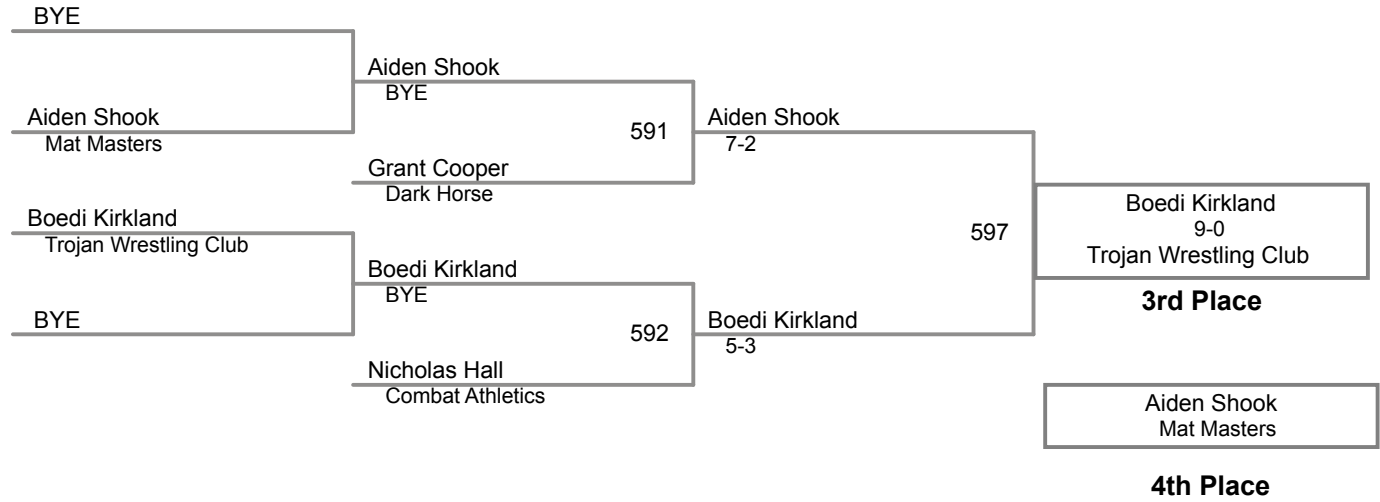

2015 Honey Badger
Elementary

65 Lbs

3-Man Round Robin

2015 Honey Badger
Elementary

70 Lbs

round 1

Jackson MooreC2X Wrestling Cl	566	Jacob Cox pin
Jacob CoxTrojan Wrestling		
Bo Ice JrRAW		Bo Ice Jr BYE
BYE		

round 4

round 2

round 5

Bo Ice JrRAW		Bo Ice Jr pin
Jacob CoxTrojan Wrestling	603	
Jackson MooreC2X Wrestling Cl		Jackson Moore BYE
BYE	-0	

round 3

Jackson MooreC2X Wrestling Cl		Bo Ice Jr pin
Bo Ice JrRAW	580	
Jacob CoxTrojan Wrestling		Jacob Cox BYE
BYE		

Table of Results

Using HEAD-to-HEAD to break ties
between 1st and 2nd if necessary

Wrestler	Team	W	L	BP	F	TF	Pen
Ice Jr, Bo	RAW	2	0	4	2		0
Cox, Jacob	Trojan Wrestling	1	1	2	1		0
Moore, Jackson	C2X Wrestling Cl	0	2				0

1	Bo Ice JrRAW	4		Manual Placement
2	Jacob CoxTrojan Wrestling	5		□
3	Jackson MooreC2X Wrestling Club	6