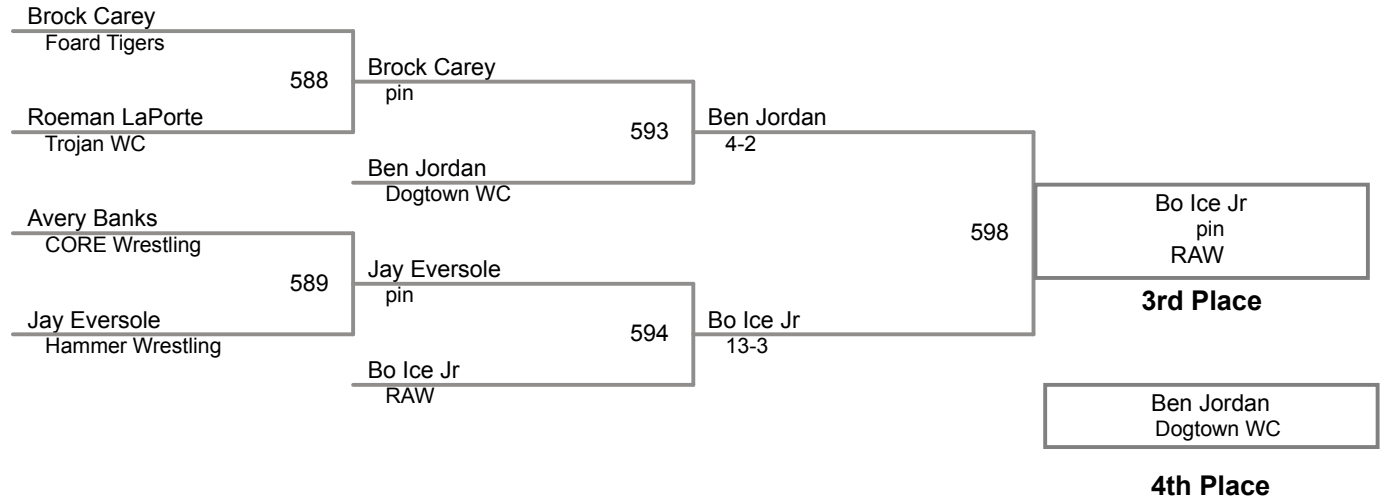

round 3

Jackson MooreC2X Wrestling Cl		Bo Ice Jr pin
Bo Ice JrRAW	580	
Jacob CoxTrojan Wrestling		Jacob Cox BYE
BYE		

Table of Results

Using HEAD-to-HEAD to break ties
between 1st and 2nd if necessary

Wrestler	Team	W	L	BP	F	TF	Pen
Ice Jr, Bo	RAW	2	0	4	2		0
Cox, Jacob	Trojan Wrestling	1	1	2	1		0
Moore, Jackson	C2X Wrestling Cl	0	2				0

1	Bo Ice JrRAW	4		Manual Placement
2	Jacob CoxTrojan Wrestling	5		□
3	Jackson MooreC2X Wrestling Club	6		

2015 Honey Badger
Elementary

75 Lbs

3-Man Round Robin

2015 Honey Badger
Elementary

80 Lbs

round 1

John MooreC2X Wrestling Club		John Moore
Caleb ParkerMat Masters	567	pin
Samuel WilsonAll American Wre:		
BYE		Samuel Wilson
		BYE