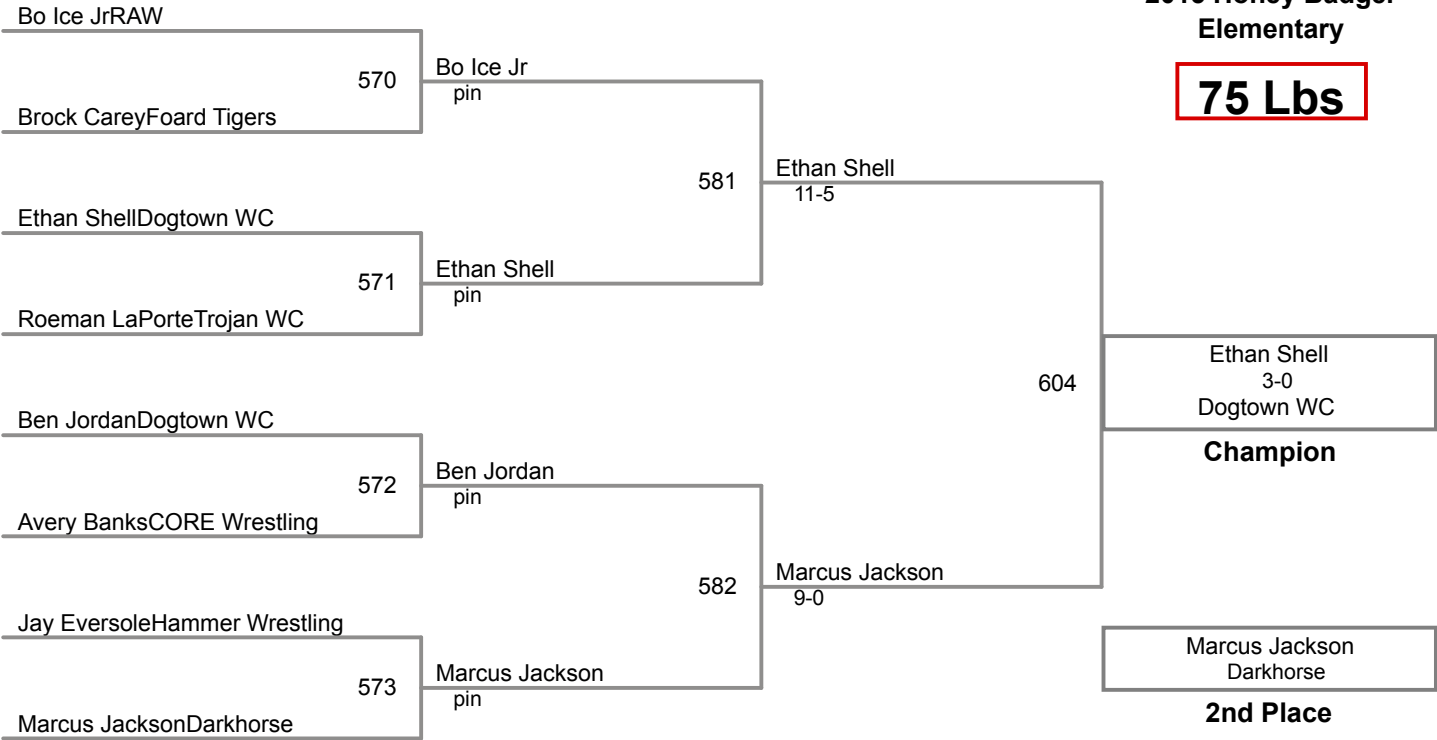

round 3

Jackson MooreC2X Wrestling Cl		Bo Ice Jr pin
Bo Ice JrRAW	580	
Jacob CoxTrojan Wrestling		Jacob Cox BYE
BYE		

Table of Results

Using HEAD-to-HEAD to break ties
between 1st and 2nd if necessary

Wrestler	Team	W	L	BP	F	TF	Pen
Ice Jr, Bo	RAW	2	0	4	2		0
Cox, Jacob	Trojan Wrestling	1	1	2	1		0
Moore, Jackson	C2X Wrestling Cl	0	2				0

1	Bo Ice JrRAW	4		Manual Placement
2	Jacob CoxTrojan Wrestling	5		□
3	Jackson MooreC2X Wrestling Club	6		

2015 Honey Badger
Elementary

75 Lbs

3-Man Round Robin

2015 Honey Badger
Elementary

80 Lbs

round 1

John MooreC2X Wrestling Club		John Moore
Caleb ParkerMat Masters	567	pin
Samuel WilsonAll American Wre:		
BYE		Samuel Wilson
		BYE