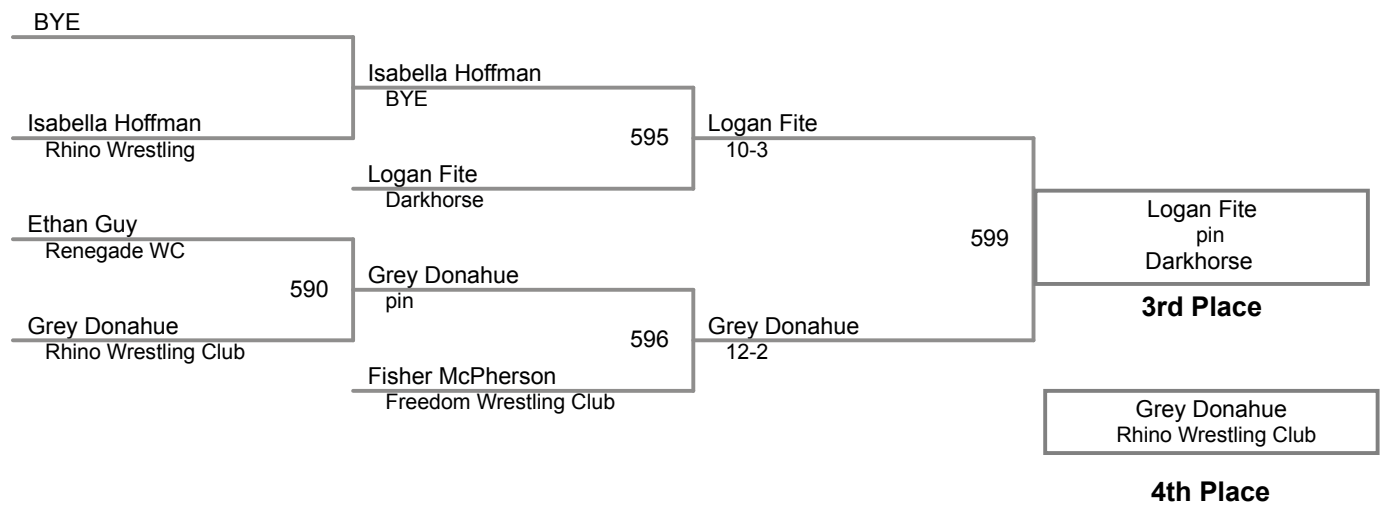

Using HEAD-to-HEAD to break ties
between 1st and 2nd if necessary

Table of Results

Wrestler	Team	W	L	BP	F	TF	Pen
Moore, John	C2X Wrestling Clu	2	0	4	2		0
Parker, Caleb	Mat Masters	1	1	2	1		0
Wilson, Samuel	All American Wre:	0	2				0

1	John MooreC2X Wrestling Club	4		Manual Placement
2	Caleb ParkerMat Masters	5		□
3	Samuel WilsonAll American Wrestling	6		

2015 Honey Badger
Elementary

85 Lbs

2015 Honey Badger
Elementary

120 Lbs