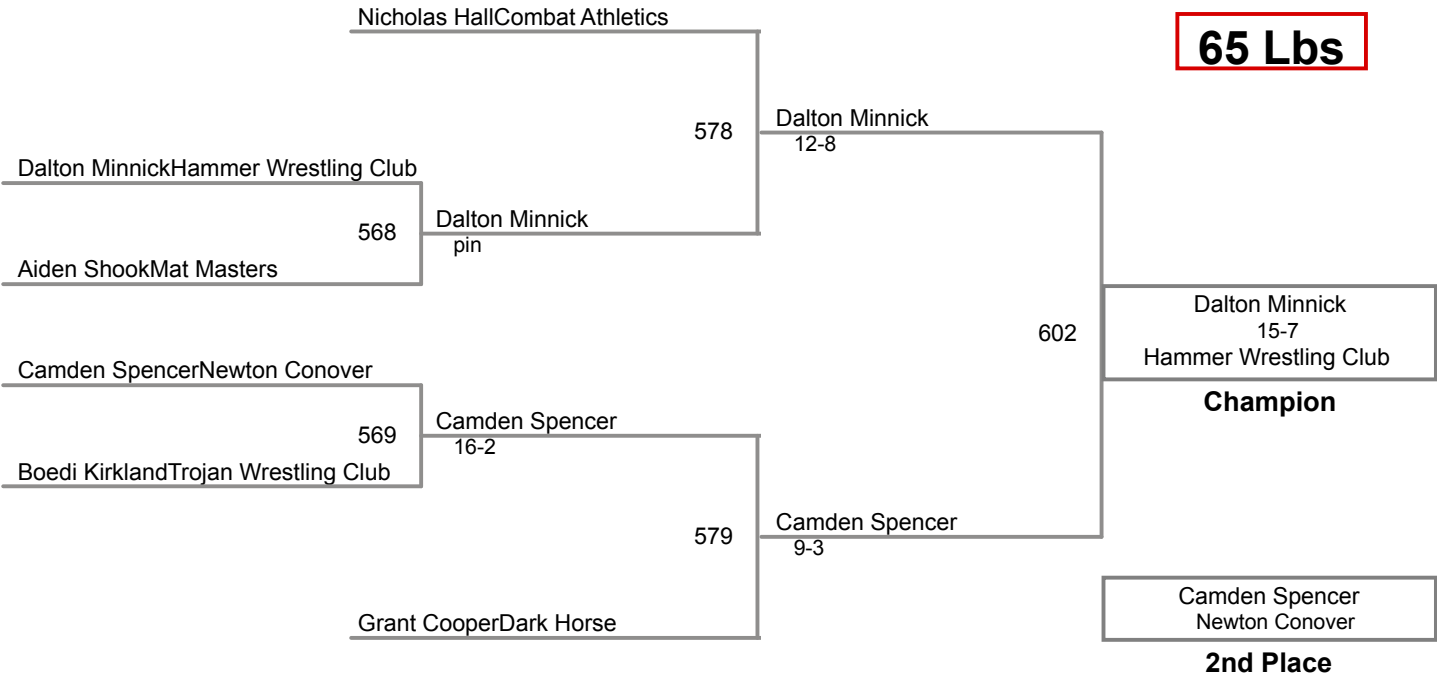

Using HEAD-to-HEAD to break ties
between 1st and 2nd if necessary

Table of Results

Wrestler	Team	W	L	BP	F	TF	Pen
Jakob, Mason	Hammer Wrestlin	2	0	4	2		0
Cox, Lucas	Trojan Wrestling	1	1	0			0
Wilson, Lincoln	Mat Masters	0	2				0

1	Mason JakobHammer Wrestling	4		Manual Placement
2	Lucas CoxTrojan Wrestling	5		▫
3	Lincoln WilsonMat Masters	6		

2015 Honey Badger
Elementary

65 Lbs

3-Man Round Robin

2015 Honey Badger
Elementary

70 Lbs

round 1