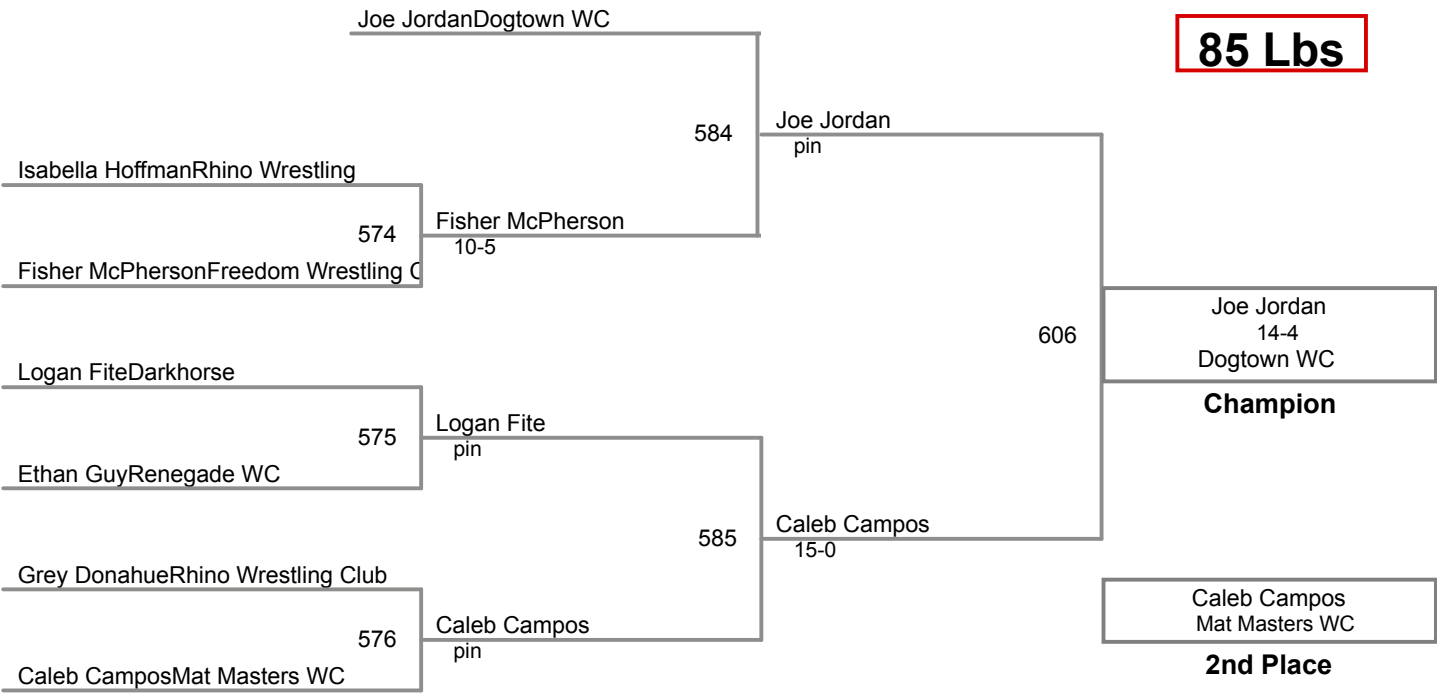

Using HEAD-to-HEAD to break ties
between 1st and 2nd if necessary

Table of Results

Wrestler	Team	W	L	BP	F	TF	Pen
Moore, John	C2X Wrestling Clu	2	0	4	2		0
Parker, Caleb	Mat Masters	1	1	2	1		0
Wilson, Samuel	All American Wre:	0	2				0

1	John MooreC2X Wrestling Club	4		Manual Placement
2	Caleb ParkerMat Masters	5		□
3	Samuel WilsonAll American Wrestling	6		

2015 Honey Badger
Elementary

85 Lbs

2015 Honey Badger
Elementary

120 Lbs