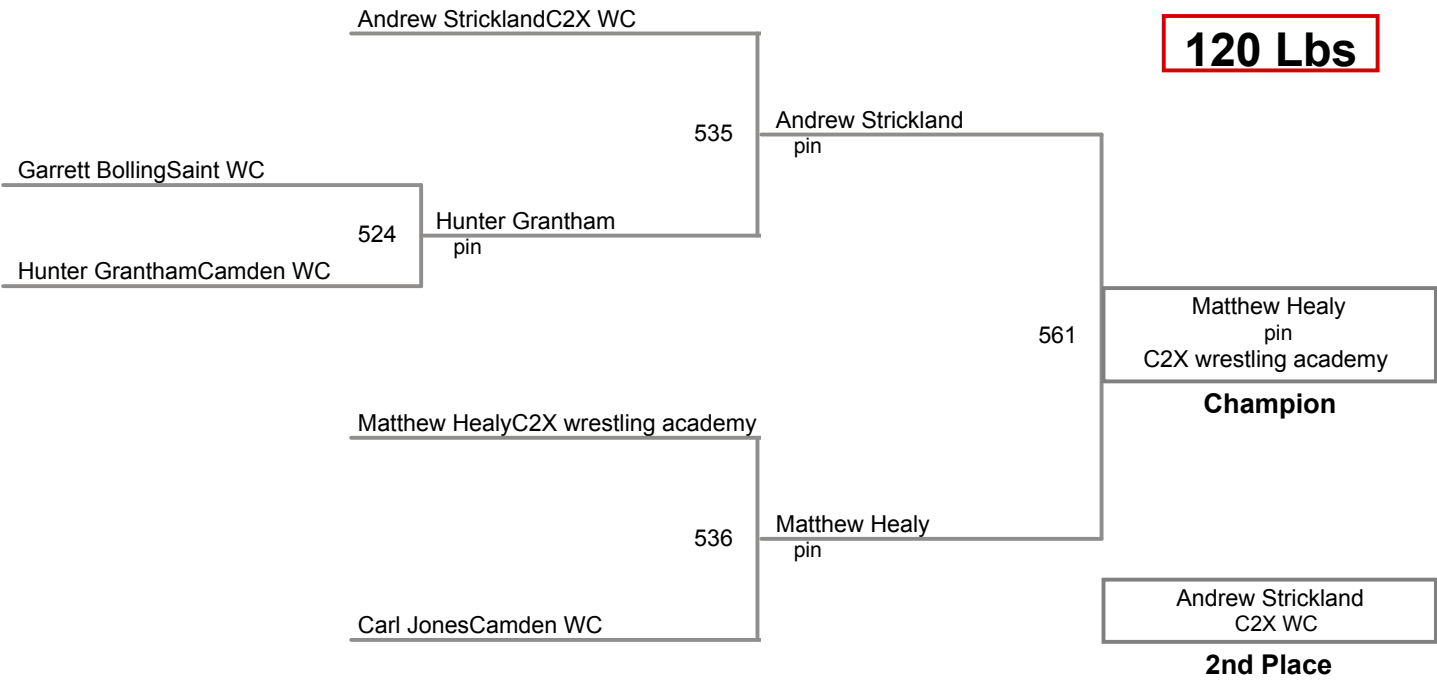

**2015 Honey Badger
Middle School**

120 Lbs