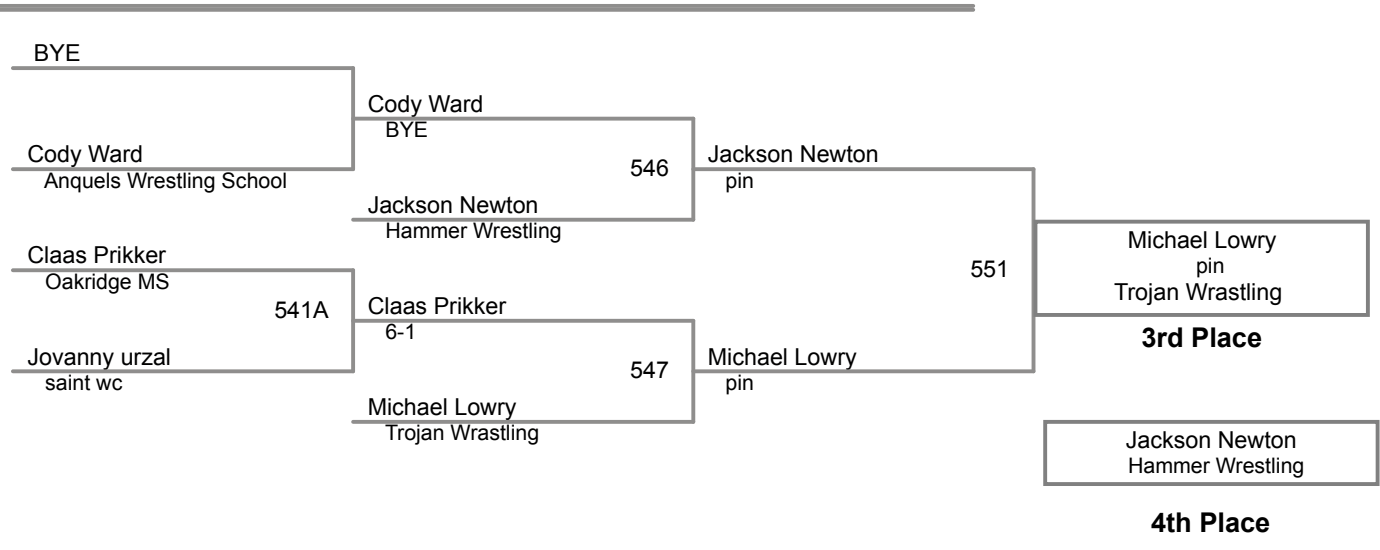

2015 Honey Badger
Middle School

83 Lbs

2015 Honey Badger
Middle School

90 Lbs

2015 Honey Badger
Middle School

98 Lbs

3-Man Round Robin

2015 Honey Badger
Middle School