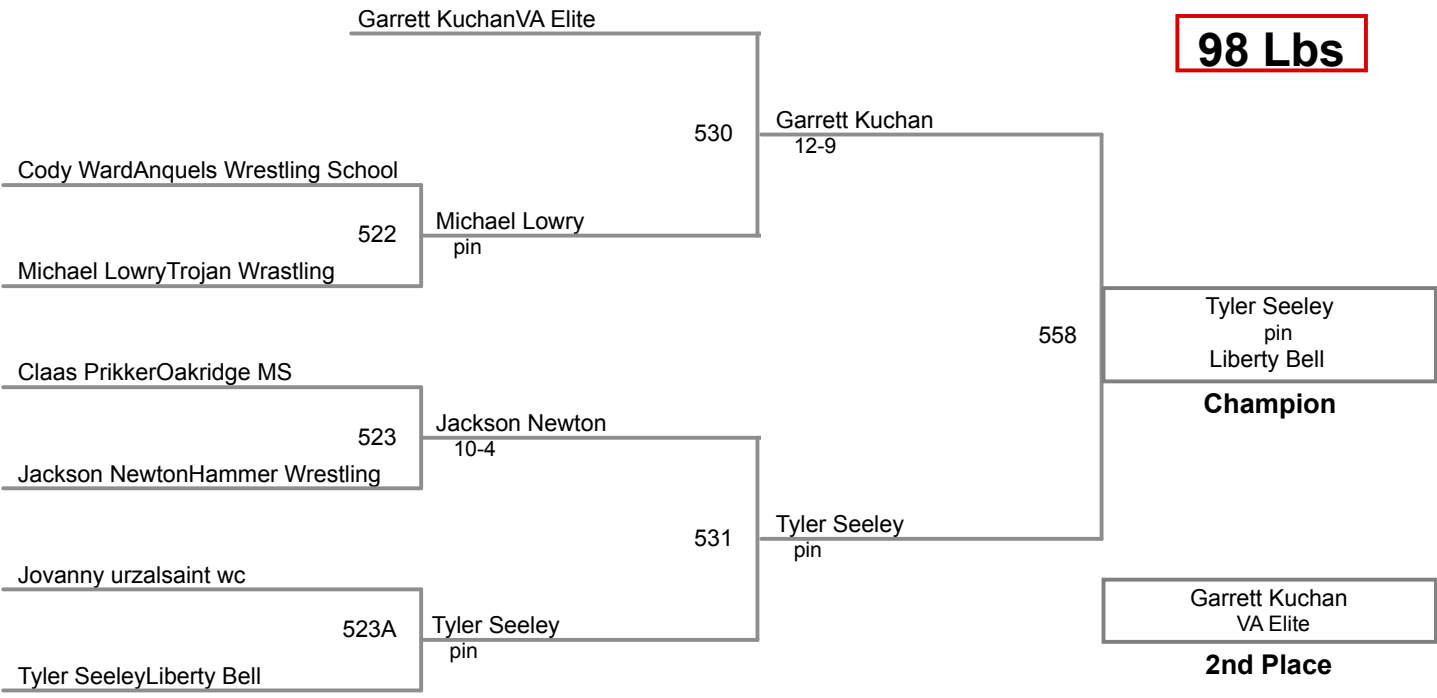

2015 Honey Badger
Middle School

83 Lbs

2015 Honey Badger
Middle School

90 Lbs

2015 Honey Badger
Middle School

98 Lbs

3-Man Round Robin

2015 Honey Badger
Middle School