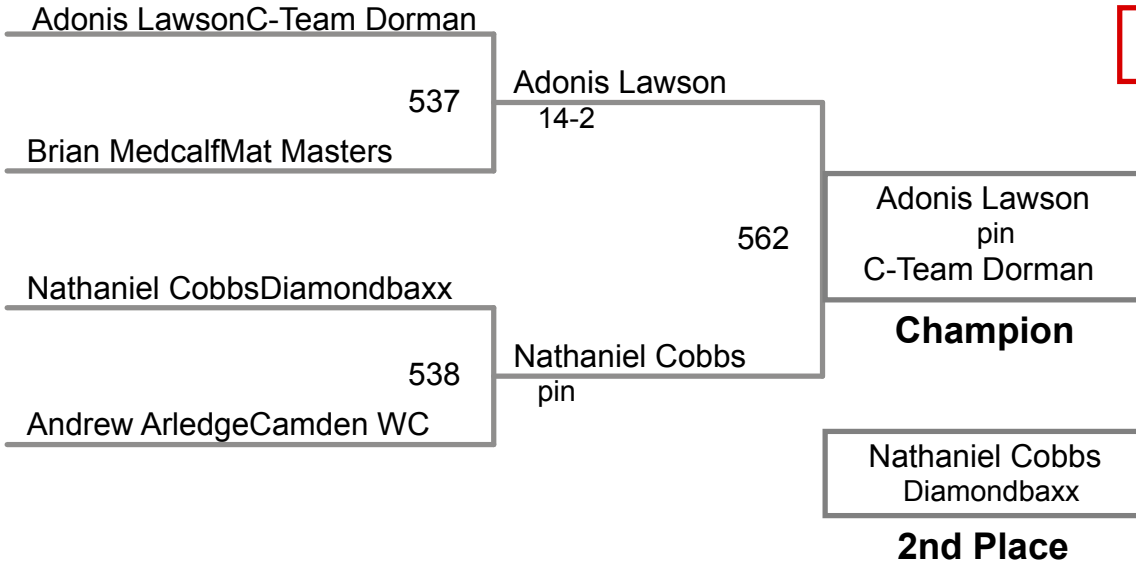

2015 Honey Badger
Middle School

113 Lbs

**2015 Honey Badger
Middle School**

120 Lbs

2015 Honey Badger
Middle School

126 Lbs

3-Man Round Robin

2015 Honey Badger
Middle School

132 Lbs

round 1

Colton WoodRhyno Wrestling
515 Ethan Emrich
Ethan EmrichAnson middle schoc 11-0

Cole ClarkRed Devil Wrestling
BYE Cole Clark
BYE

round 4

round 2

round 5

Cole ClarkRed Devil Wrestling
563 Ethan Emrich
Ethan EmrichAnson middle schoc pin

Colton WoodRhyno Wrestling
-0 Colton Wood
BYE BYE

round 3

Colton WoodRhyno Wrestling
539 Colton Wood
Cole ClarkRed Devil Wrestling pin

Ethan EmrichAnson middle scho
BYE Ethan Emrich
BYE

Table of Results

Using HEAD-to-HEAD to break ties
between 1st and 2nd if necessary