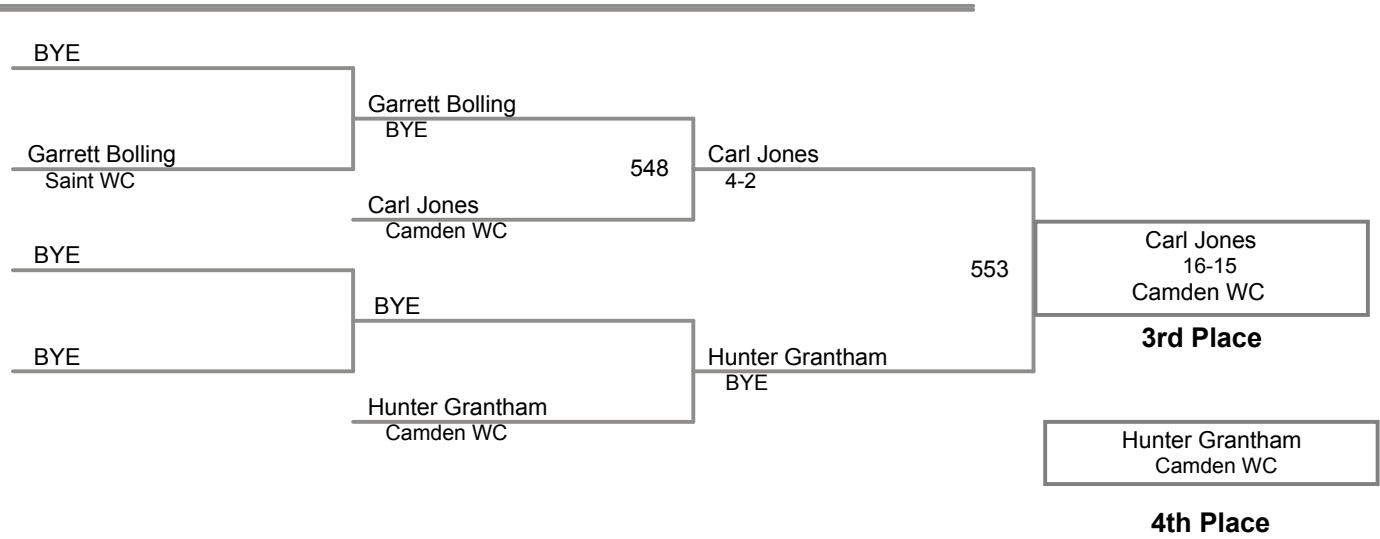

**2015 Honey Badger
Middle School**

120 Lbs