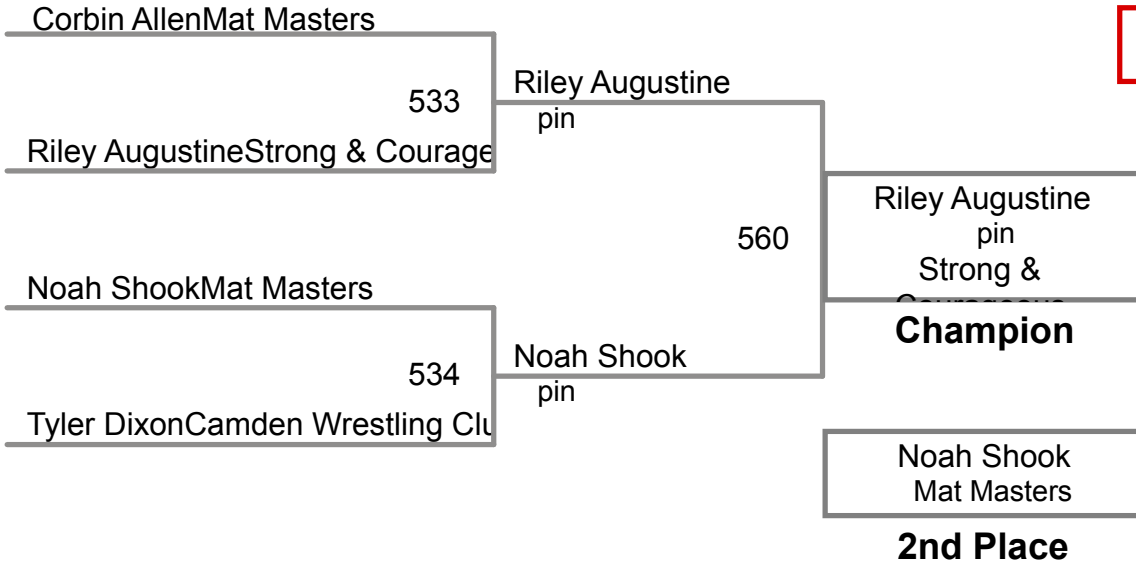

2015 Honey Badger
Middle School

113 Lbs