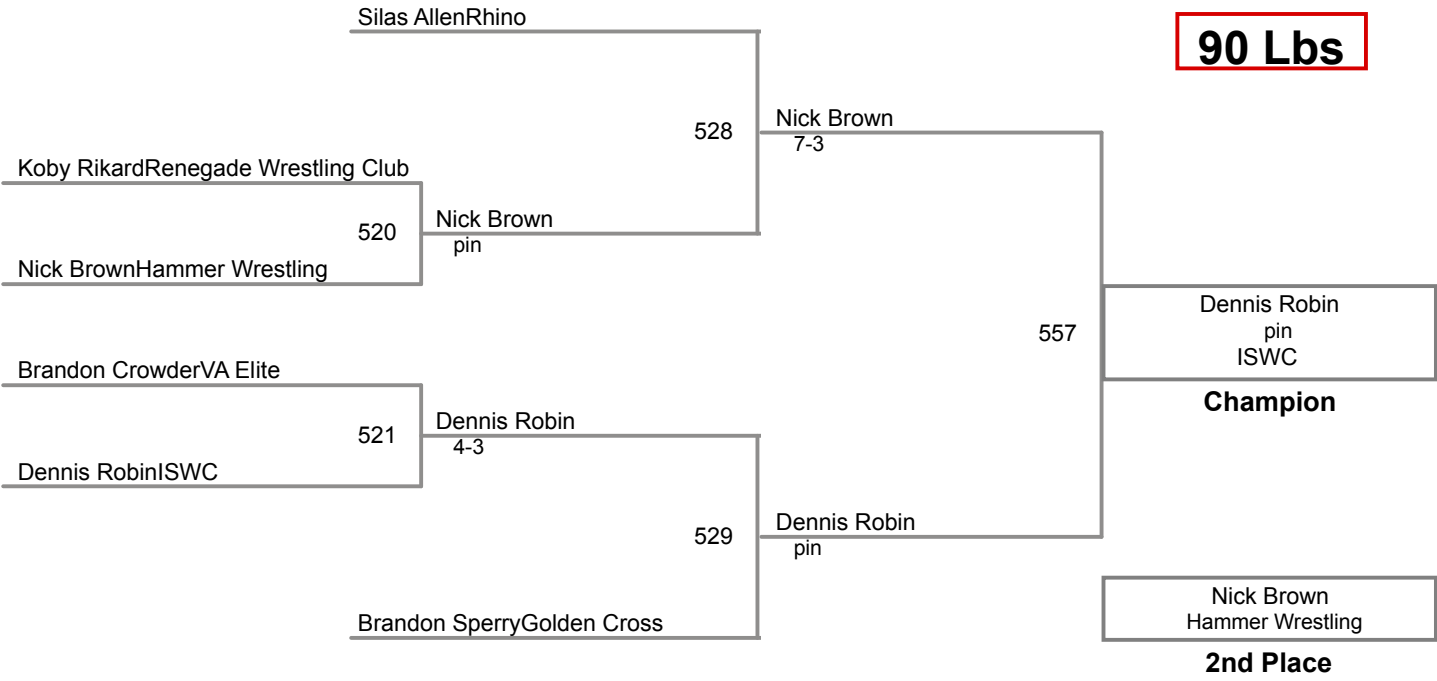

2015 Honey Badger
Middle School

83 Lbs

2015 Honey Badger
Middle School

90 Lbs

2015 Honey Badger
Middle School

98 Lbs

3-Man Round Robin

2015 Honey Badger
Middle School