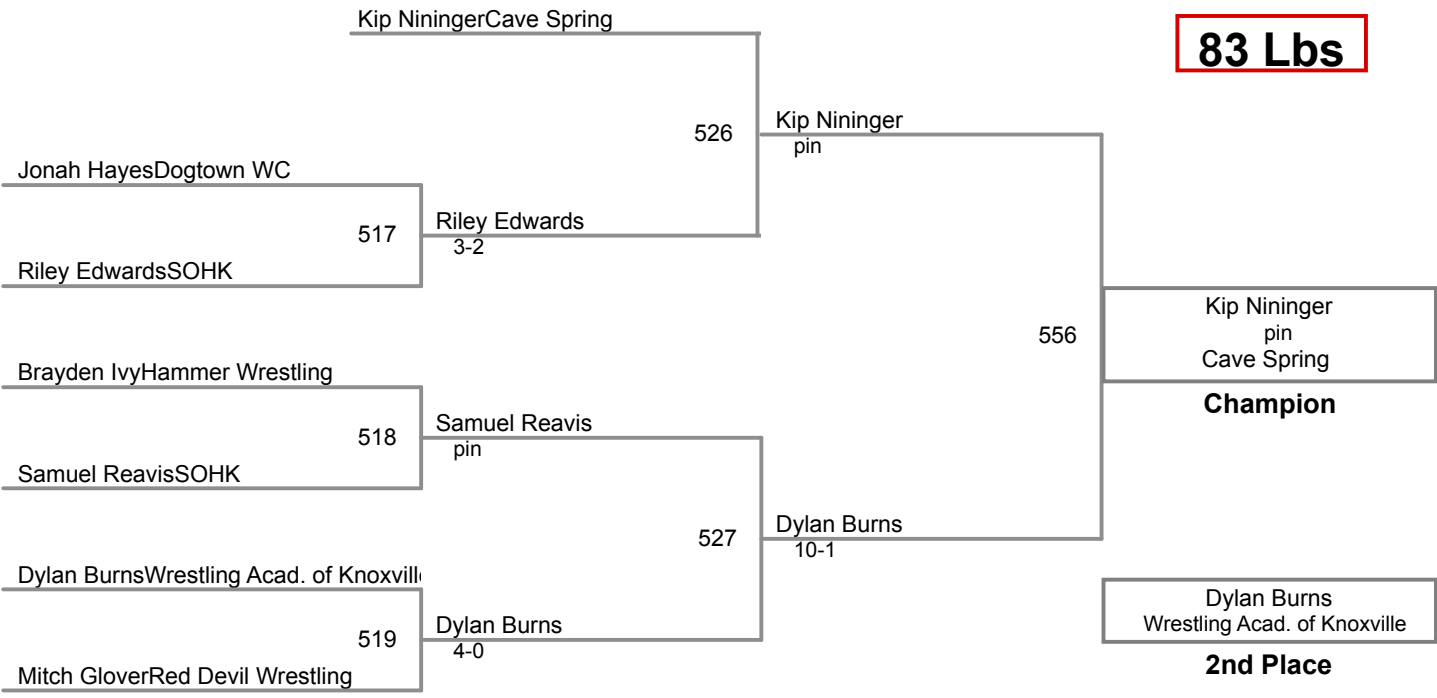

2015 Honey Badger
Middle School

83 Lbs