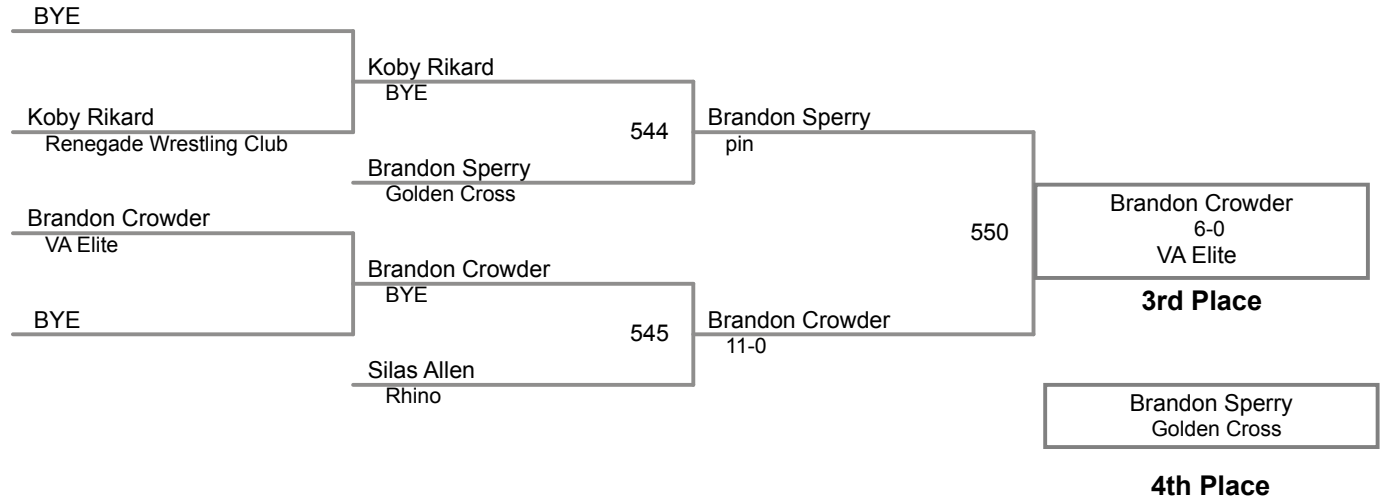

2015 Honey Badger
Middle School

83 Lbs

2015 Honey Badger
Middle School

90 Lbs

2015 Honey Badger
Middle School

98 Lbs

3-Man Round Robin

2015 Honey Badger
Middle School