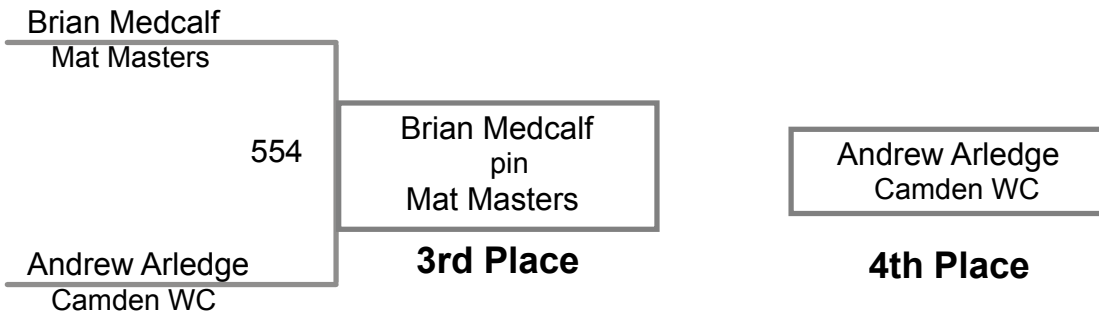

2015 Honey Badger
Middle School

113 Lbs

**2015 Honey Badger
Middle School**

120 Lbs

2015 Honey Badger
Middle School

126 Lbs

3-Man Round Robin

2015 Honey Badger
Middle School