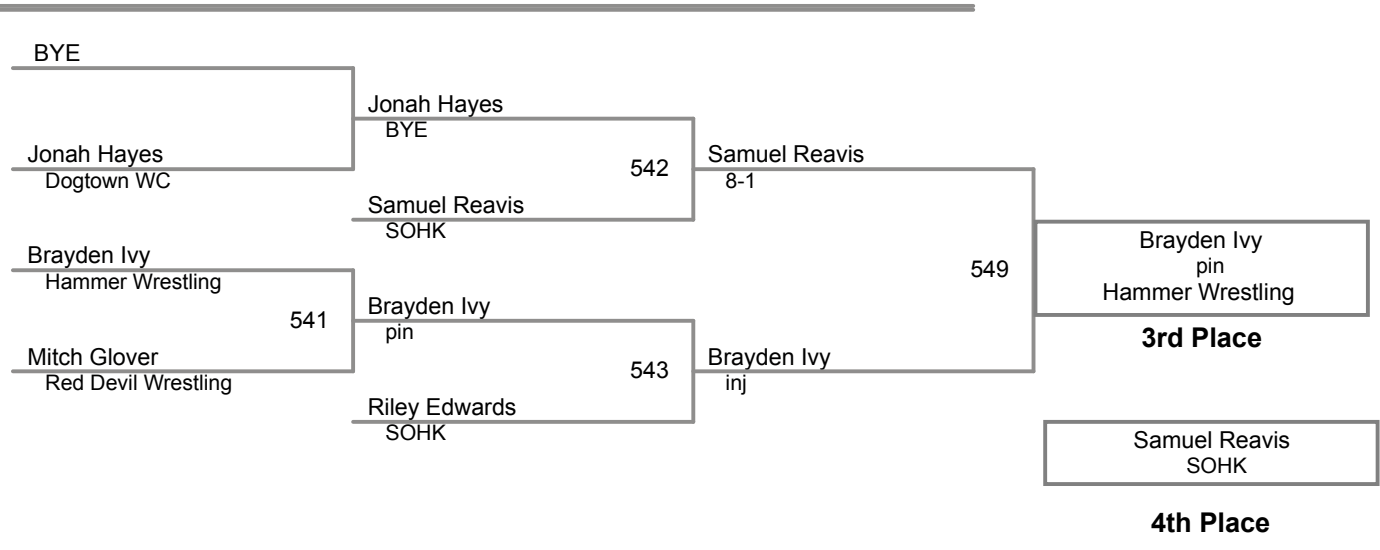

2015 Honey Badger
Middle School

83 Lbs