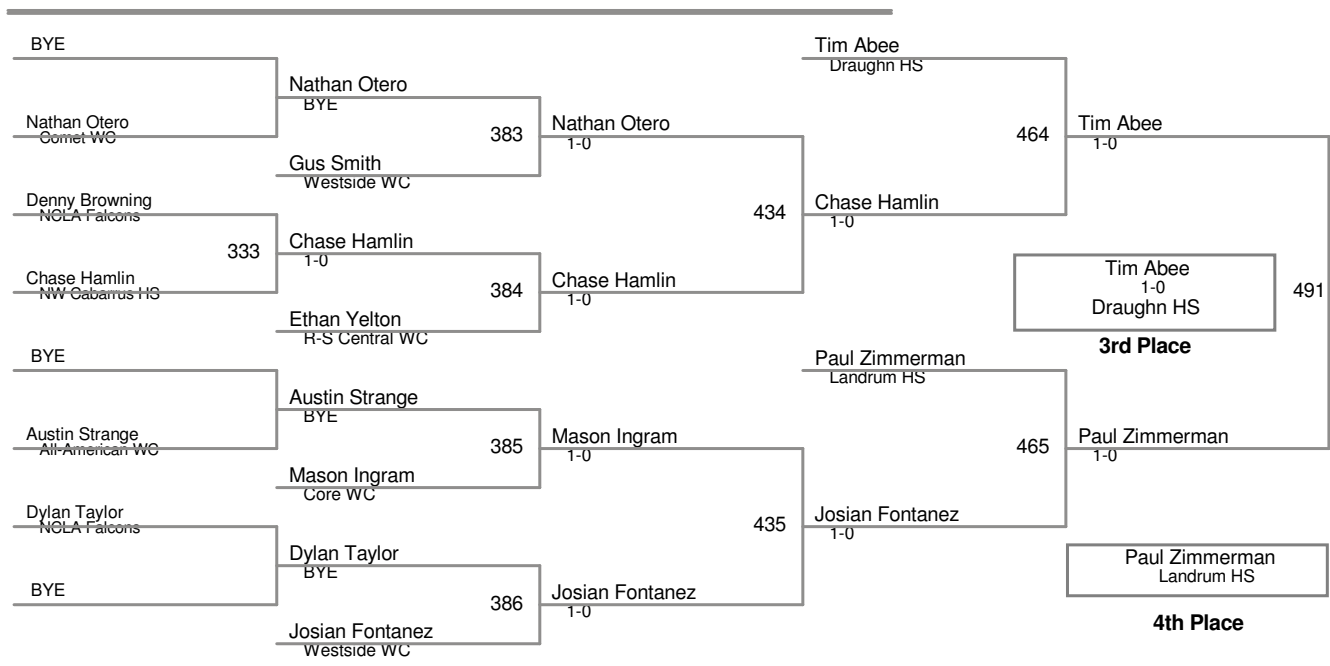

106 Lbs

113 Lbs

120 Lbs

126 Lbs

132 Lbs

145 Lbs

160 Lbs

170 Lbs

195 Lbs

220 Lbs

2016 Honey Badger
High School

285 Lbs