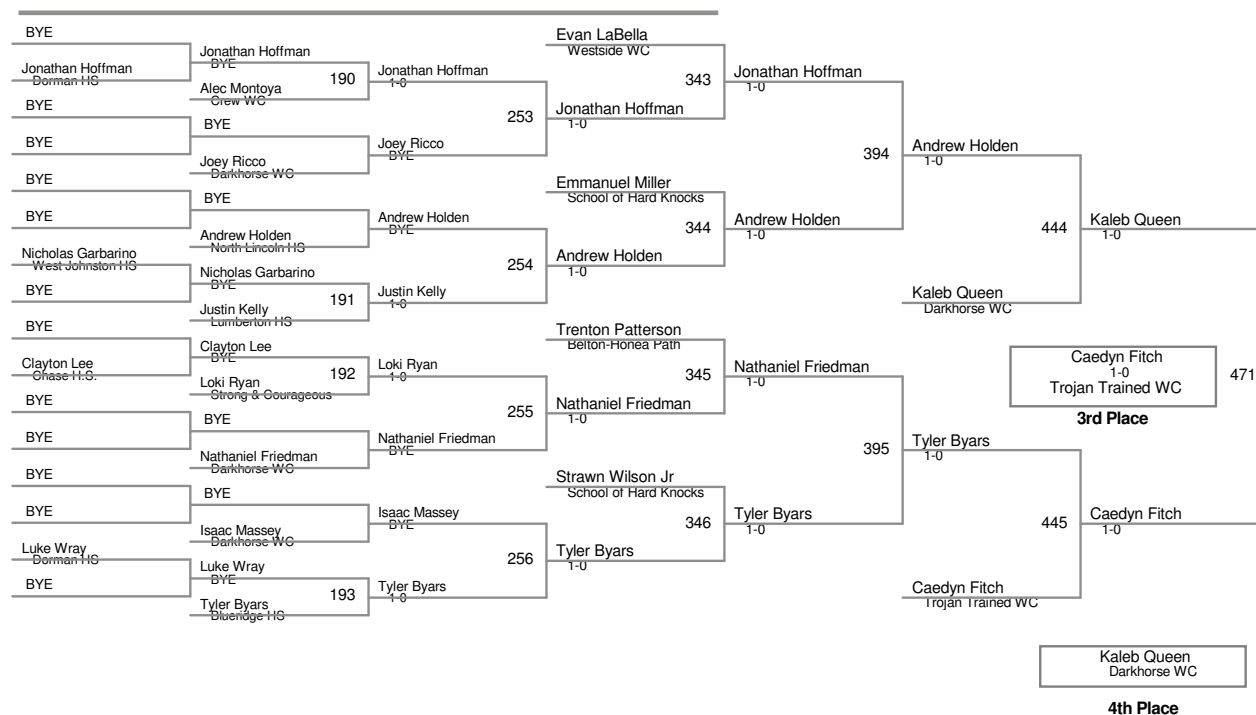

106 Lbs

113 Lbs

120 Lbs

126 Lbs

132 Lbs

145 Lbs

160 Lbs

170 Lbs

195 Lbs

220 Lbs

2016 Honey Badger
High School

285 Lbs