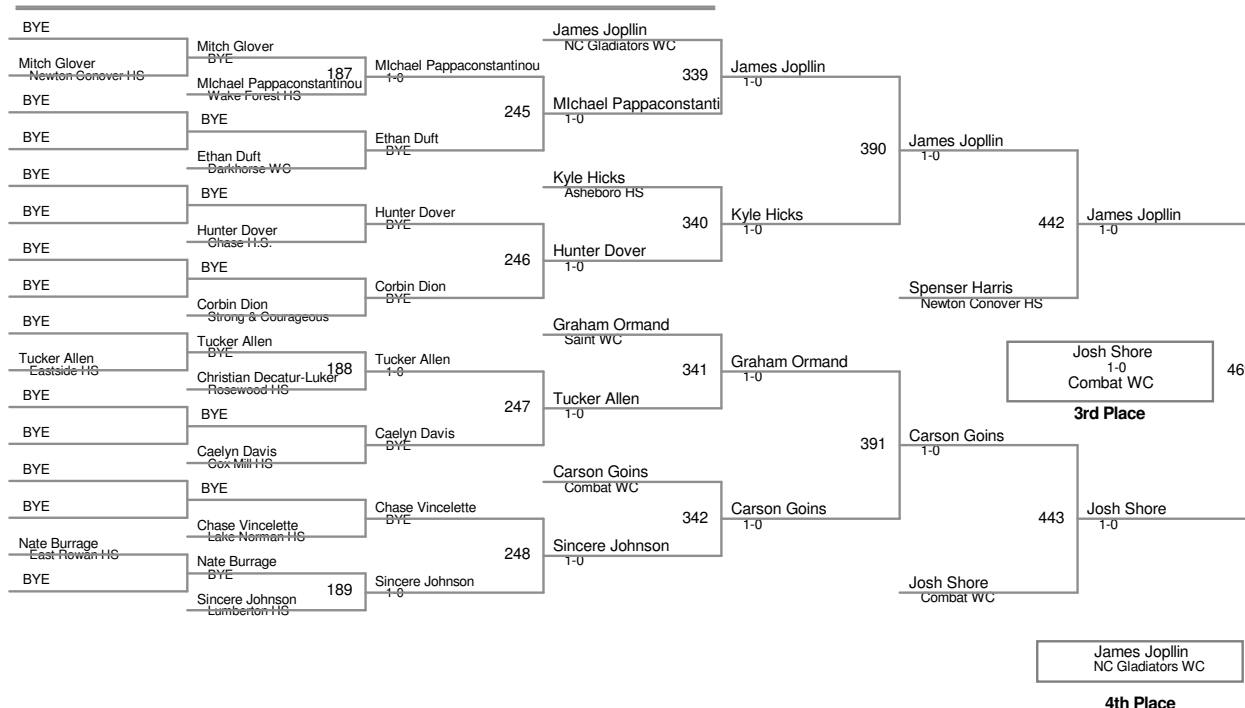

106 Lbs

113 Lbs

120 Lbs

126 Lbs

132 Lbs

145 Lbs

160 Lbs

170 Lbs

195 Lbs

220 Lbs

2016 Honey Badger
High School

285 Lbs