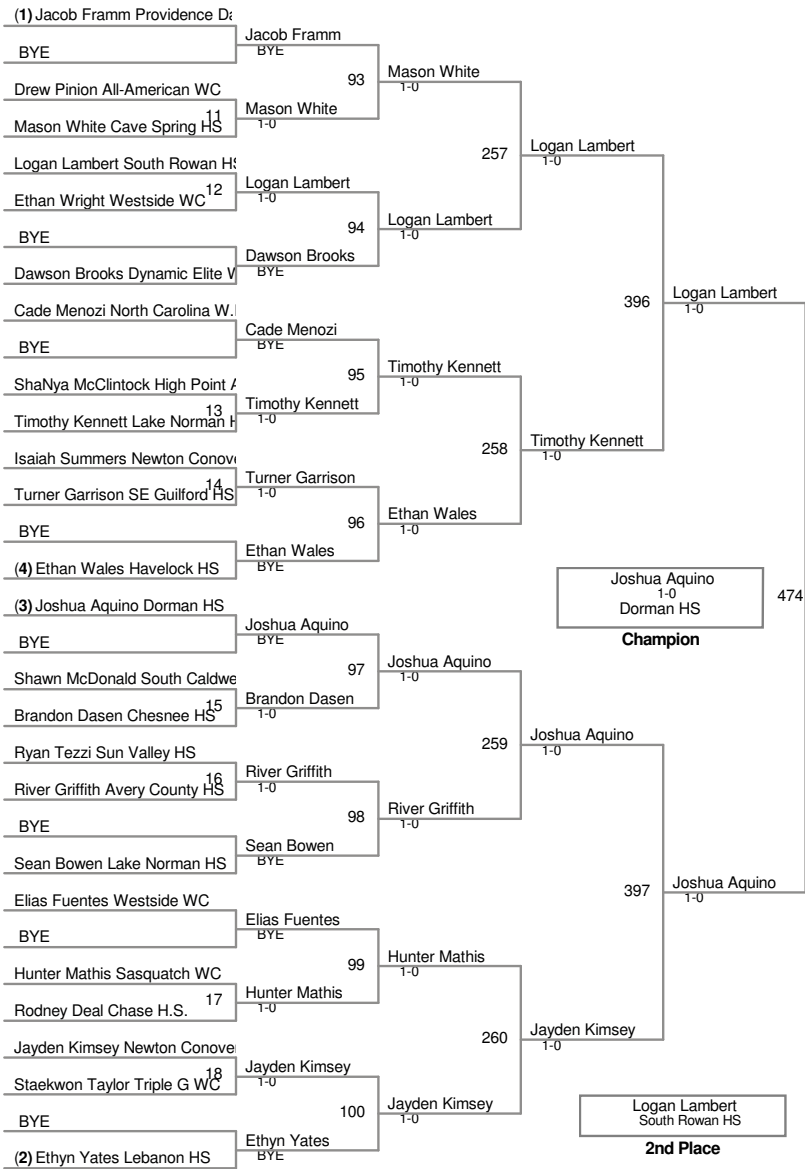

106 Lbs

113 Lbs

120 Lbs

126 Lbs

132 Lbs

145 Lbs

160 Lbs

170 Lbs

195 Lbs

220 Lbs

2016 Honey Badger
High School

285 Lbs