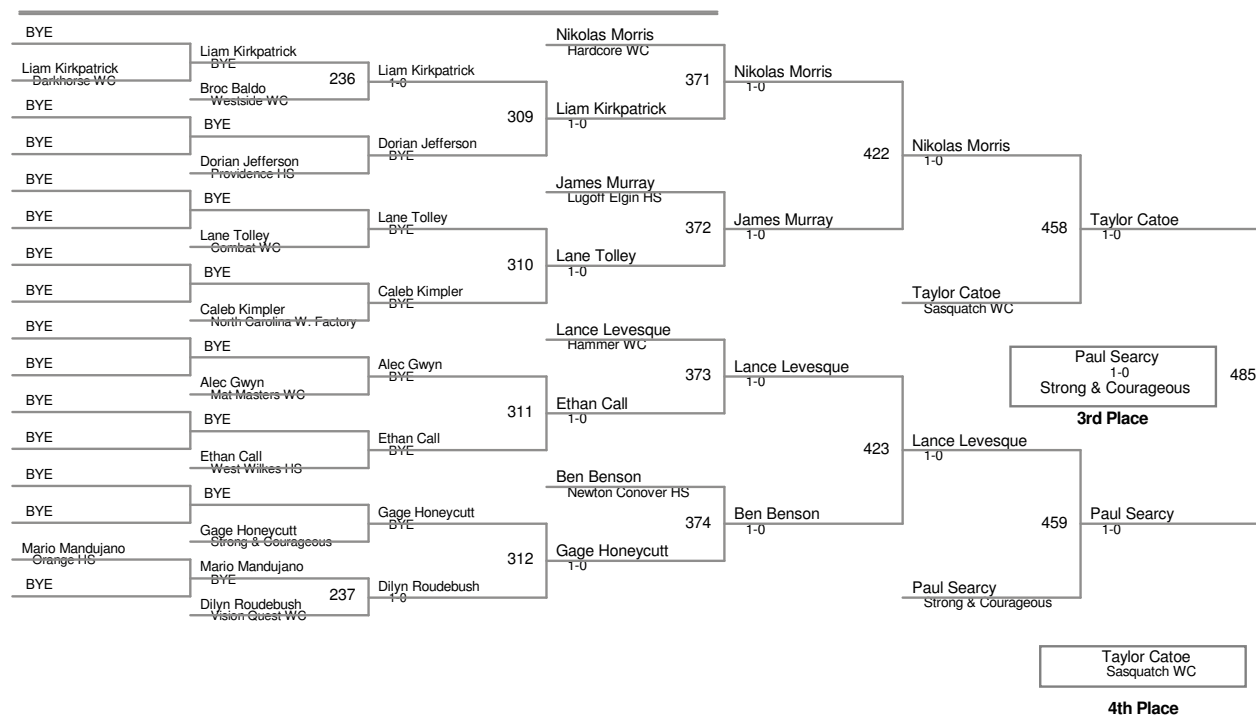

106 Lbs

113 Lbs

120 Lbs

126 Lbs

132 Lbs

145 Lbs

160 Lbs

170 Lbs

195 Lbs

220 Lbs

2016 Honey Badger
High School

285 Lbs