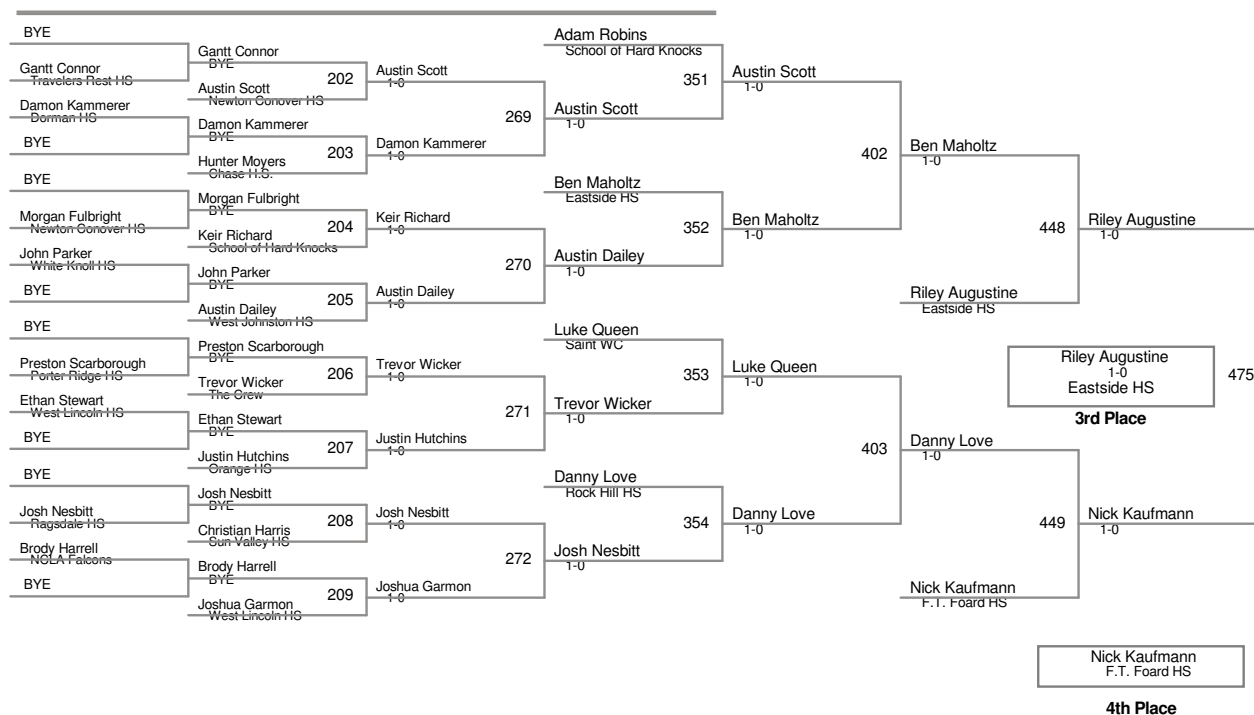

106 Lbs

113 Lbs

120 Lbs

126 Lbs

132 Lbs

145 Lbs

160 Lbs

170 Lbs

195 Lbs

220 Lbs

2016 Honey Badger
High School

285 Lbs