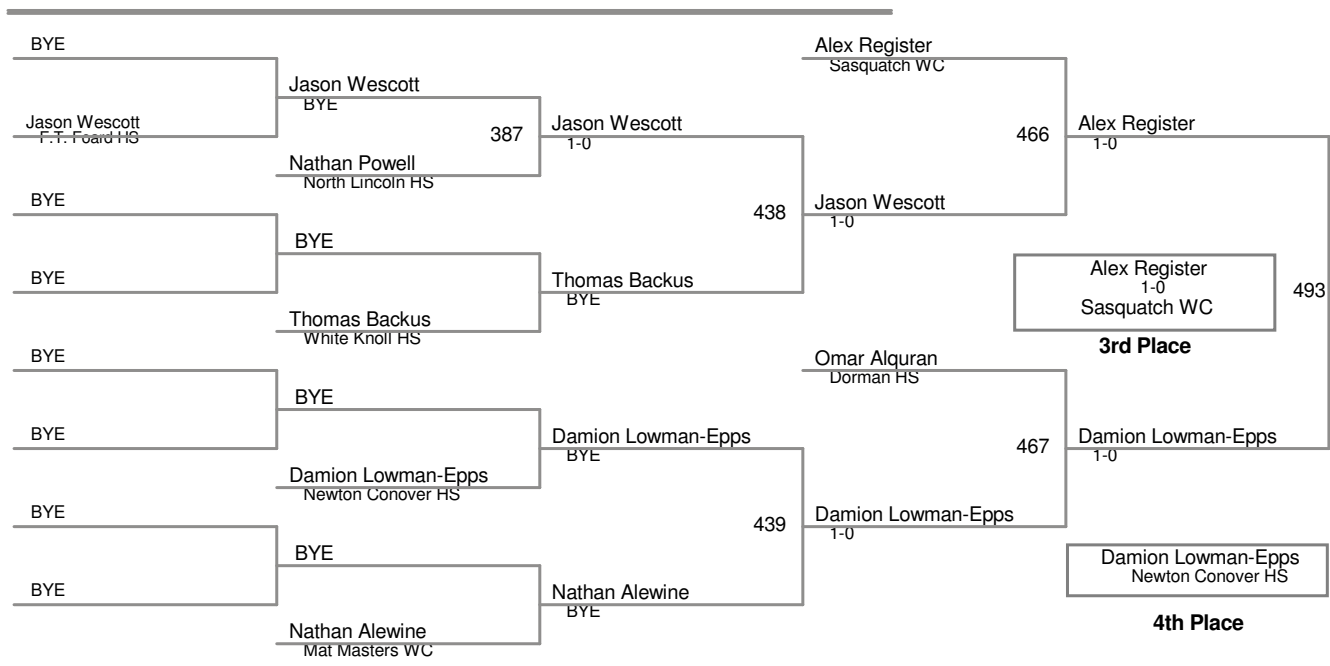

106 Lbs

113 Lbs

120 Lbs

126 Lbs

132 Lbs

145 Lbs

160 Lbs

170 Lbs

195 Lbs

220 Lbs

2016 Honey Badger
High School

285 Lbs