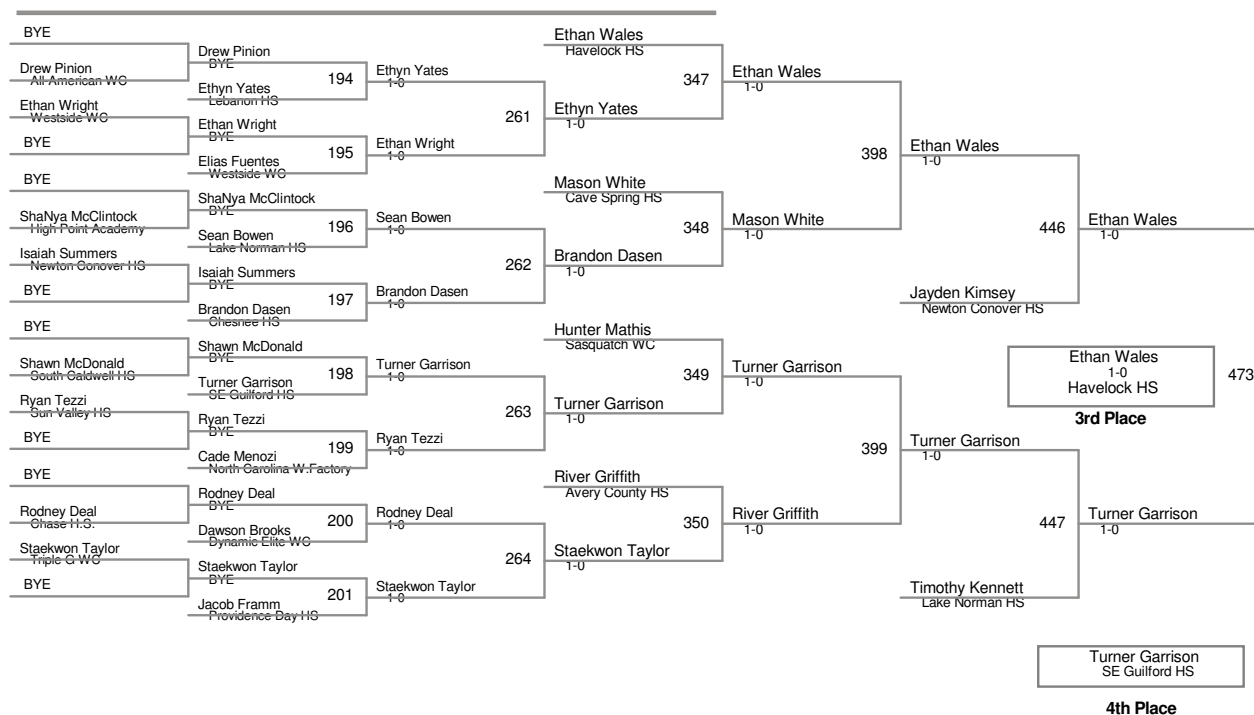

106 Lbs

113 Lbs

120 Lbs

126 Lbs

132 Lbs

145 Lbs

160 Lbs

170 Lbs

195 Lbs

220 Lbs

2016 Honey Badger
High School

285 Lbs