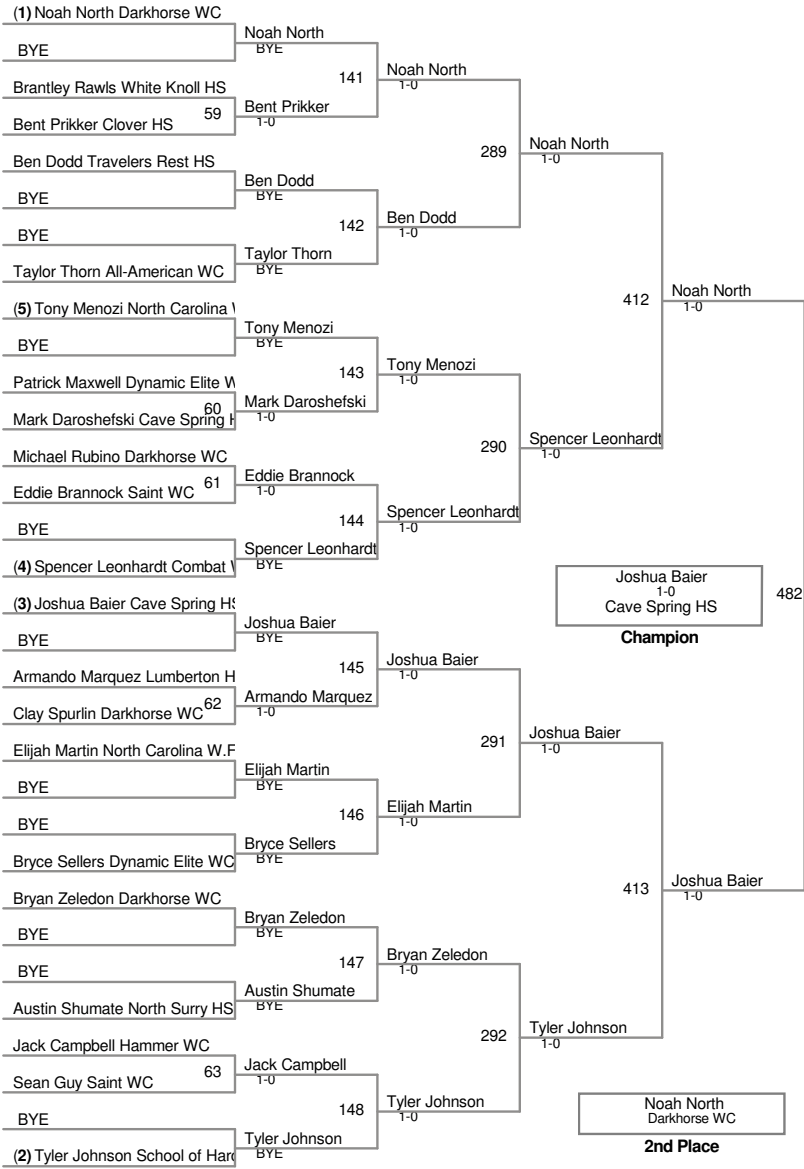

106 Lbs

113 Lbs

120 Lbs

126 Lbs

132 Lbs

145 Lbs

160 Lbs

170 Lbs

195 Lbs

220 Lbs

2016 Honey Badger
High School

285 Lbs