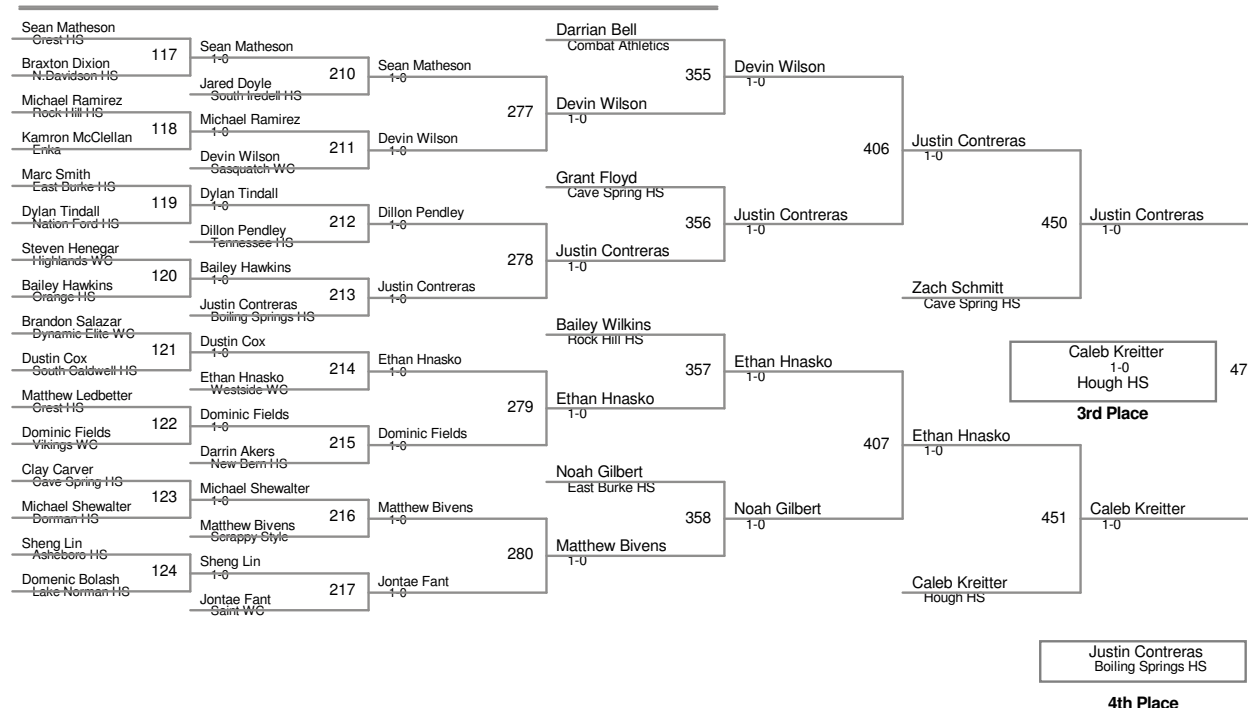

106 Lbs

113 Lbs

120 Lbs

126 Lbs

132 Lbs

145 Lbs

160 Lbs

170 Lbs

195 Lbs

220 Lbs

2016 Honey Badger
High School

285 Lbs