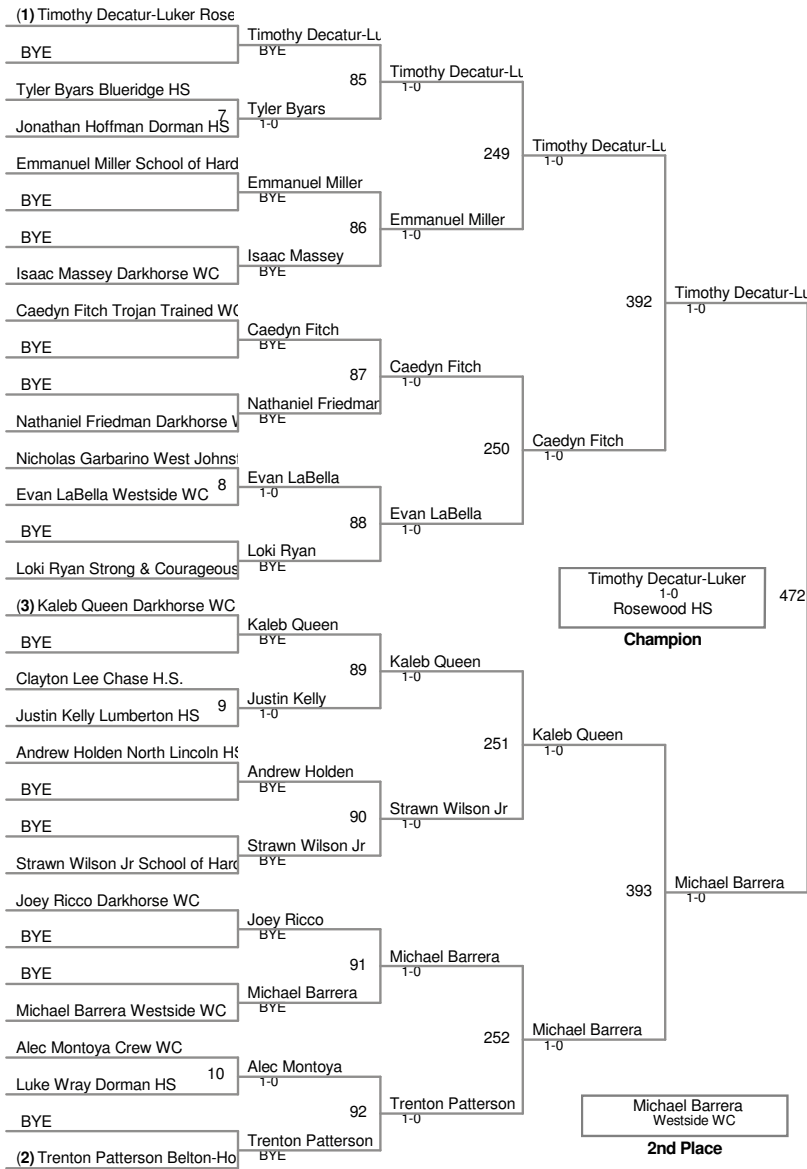

106 Lbs

113 Lbs

120 Lbs

126 Lbs

132 Lbs

145 Lbs

160 Lbs

170 Lbs

195 Lbs

220 Lbs

2016 Honey Badger
High School

285 Lbs