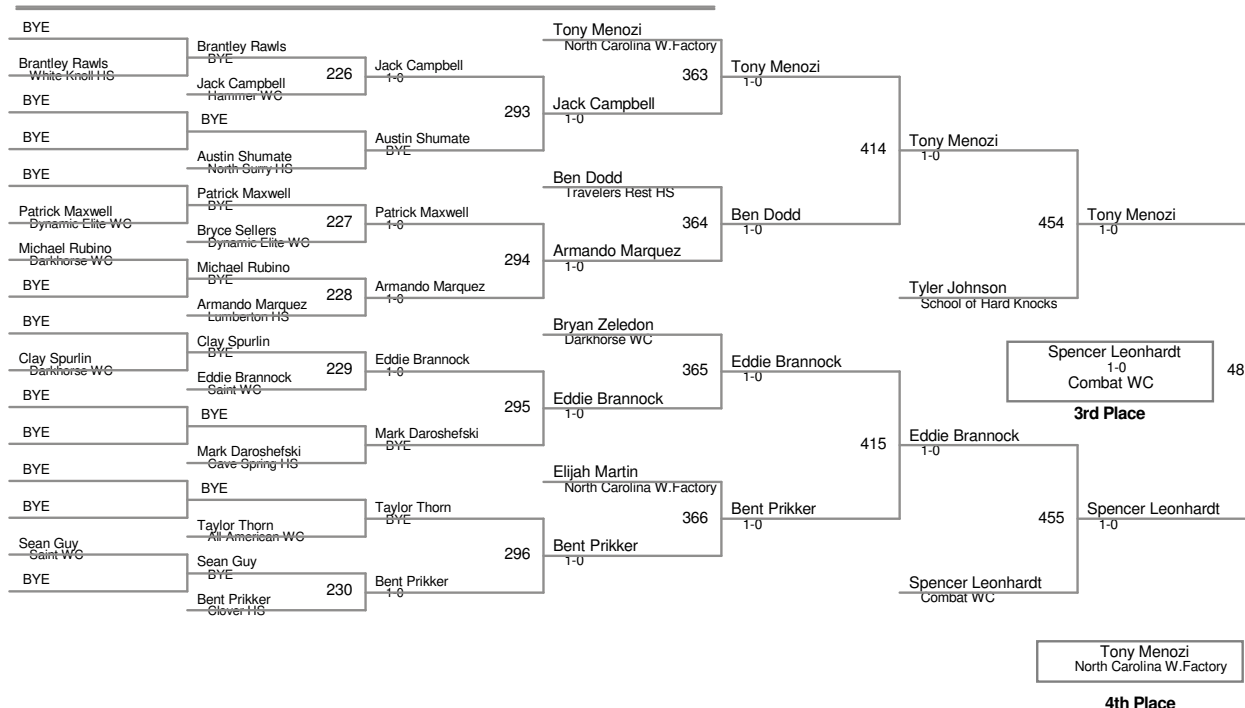

106 Lbs

113 Lbs

120 Lbs

126 Lbs

132 Lbs

145 Lbs

160 Lbs

170 Lbs

195 Lbs

220 Lbs

2016 Honey Badger
High School

285 Lbs