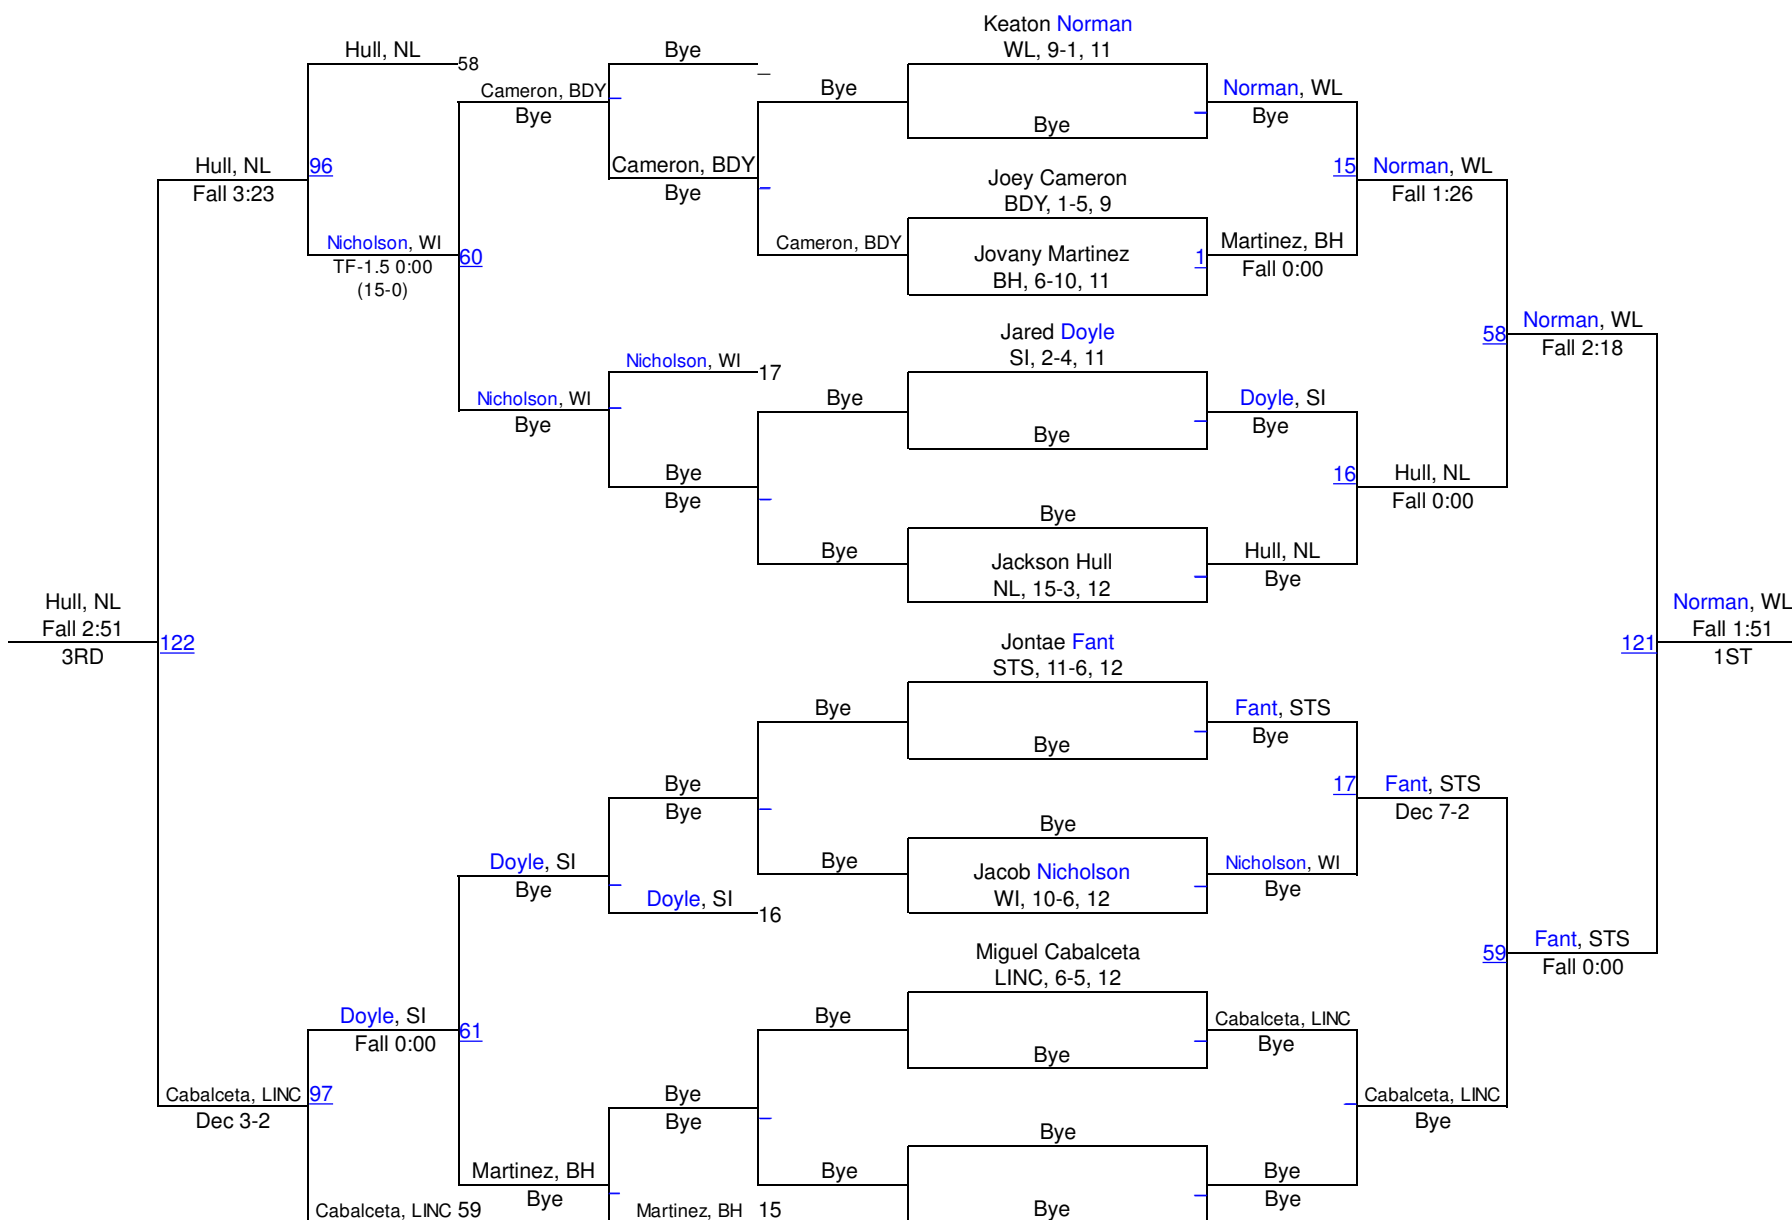

2016 Indian Classic 45th Annual

132