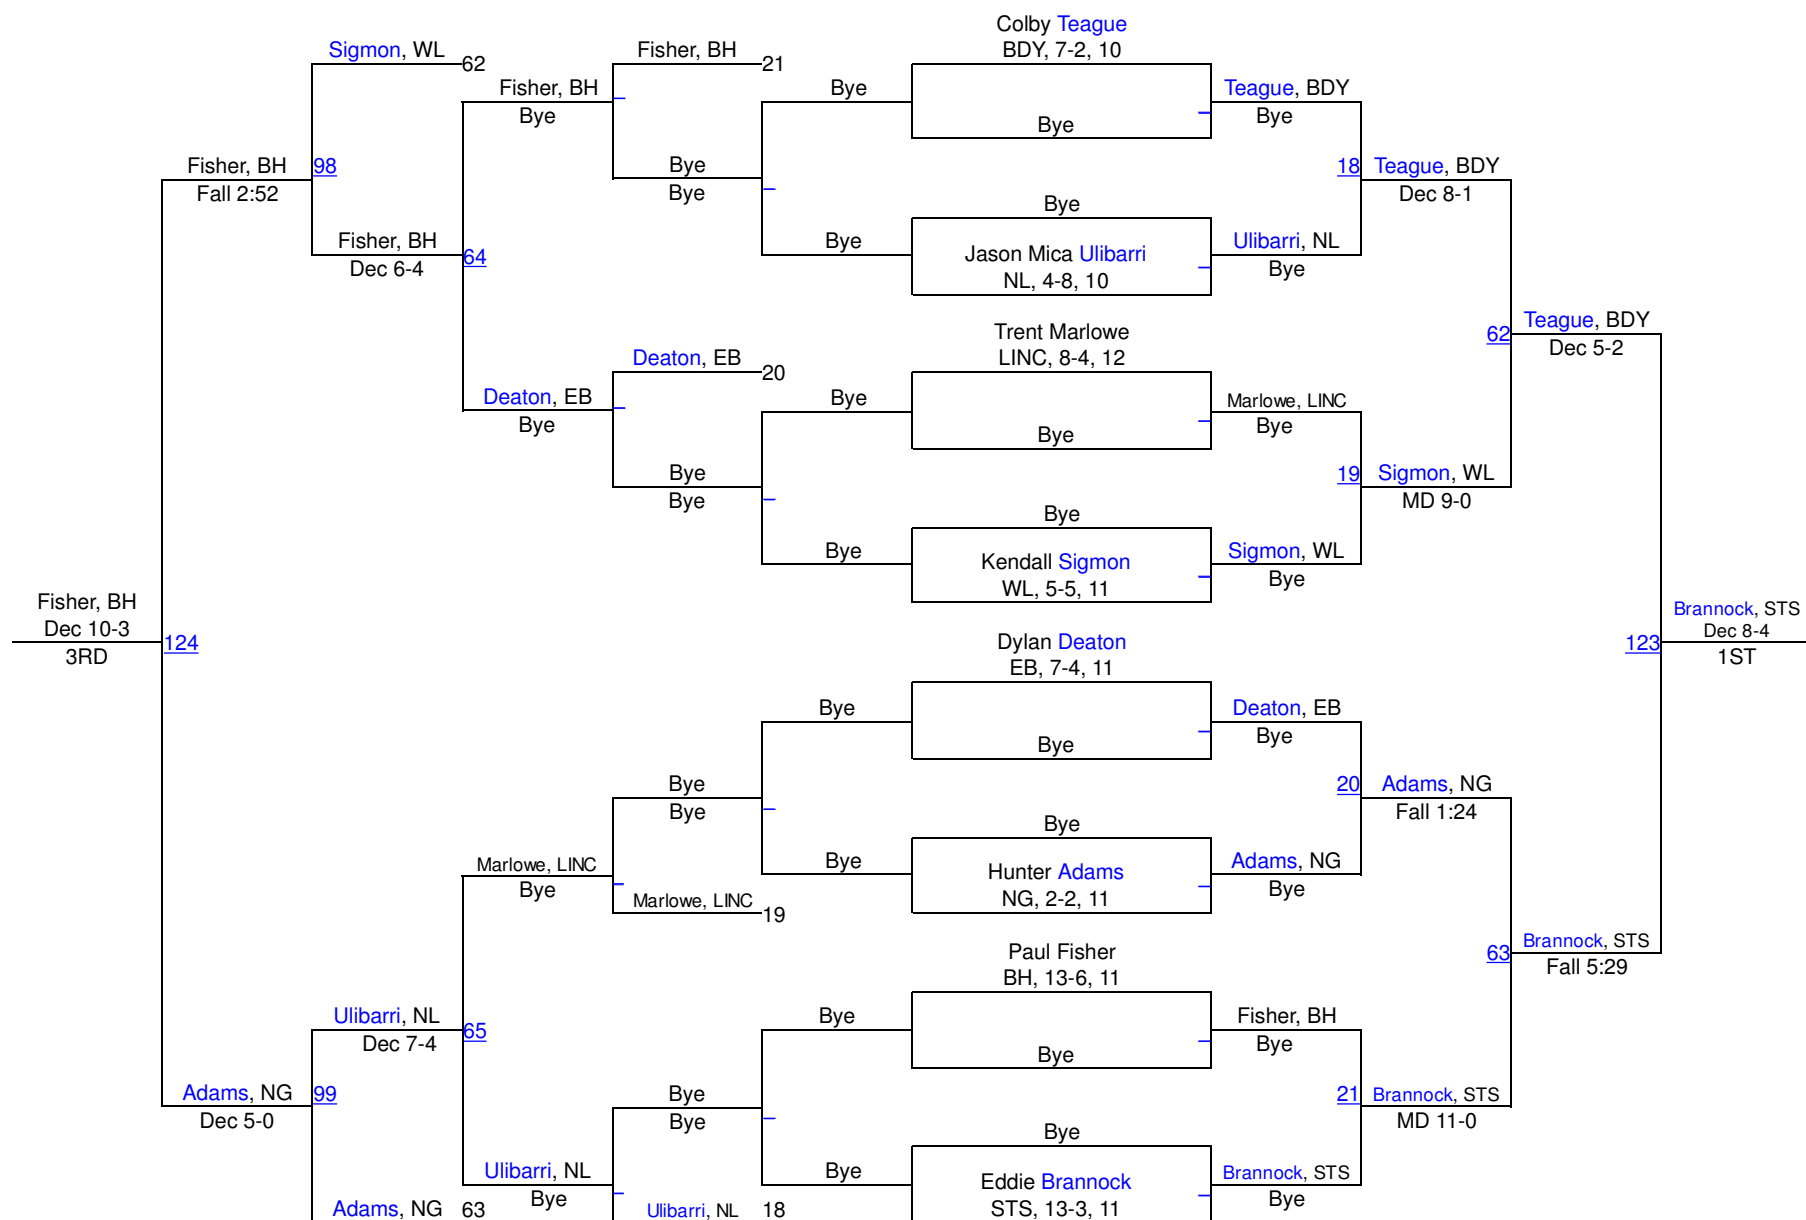

2016 Indian Classic 45th Annual

138