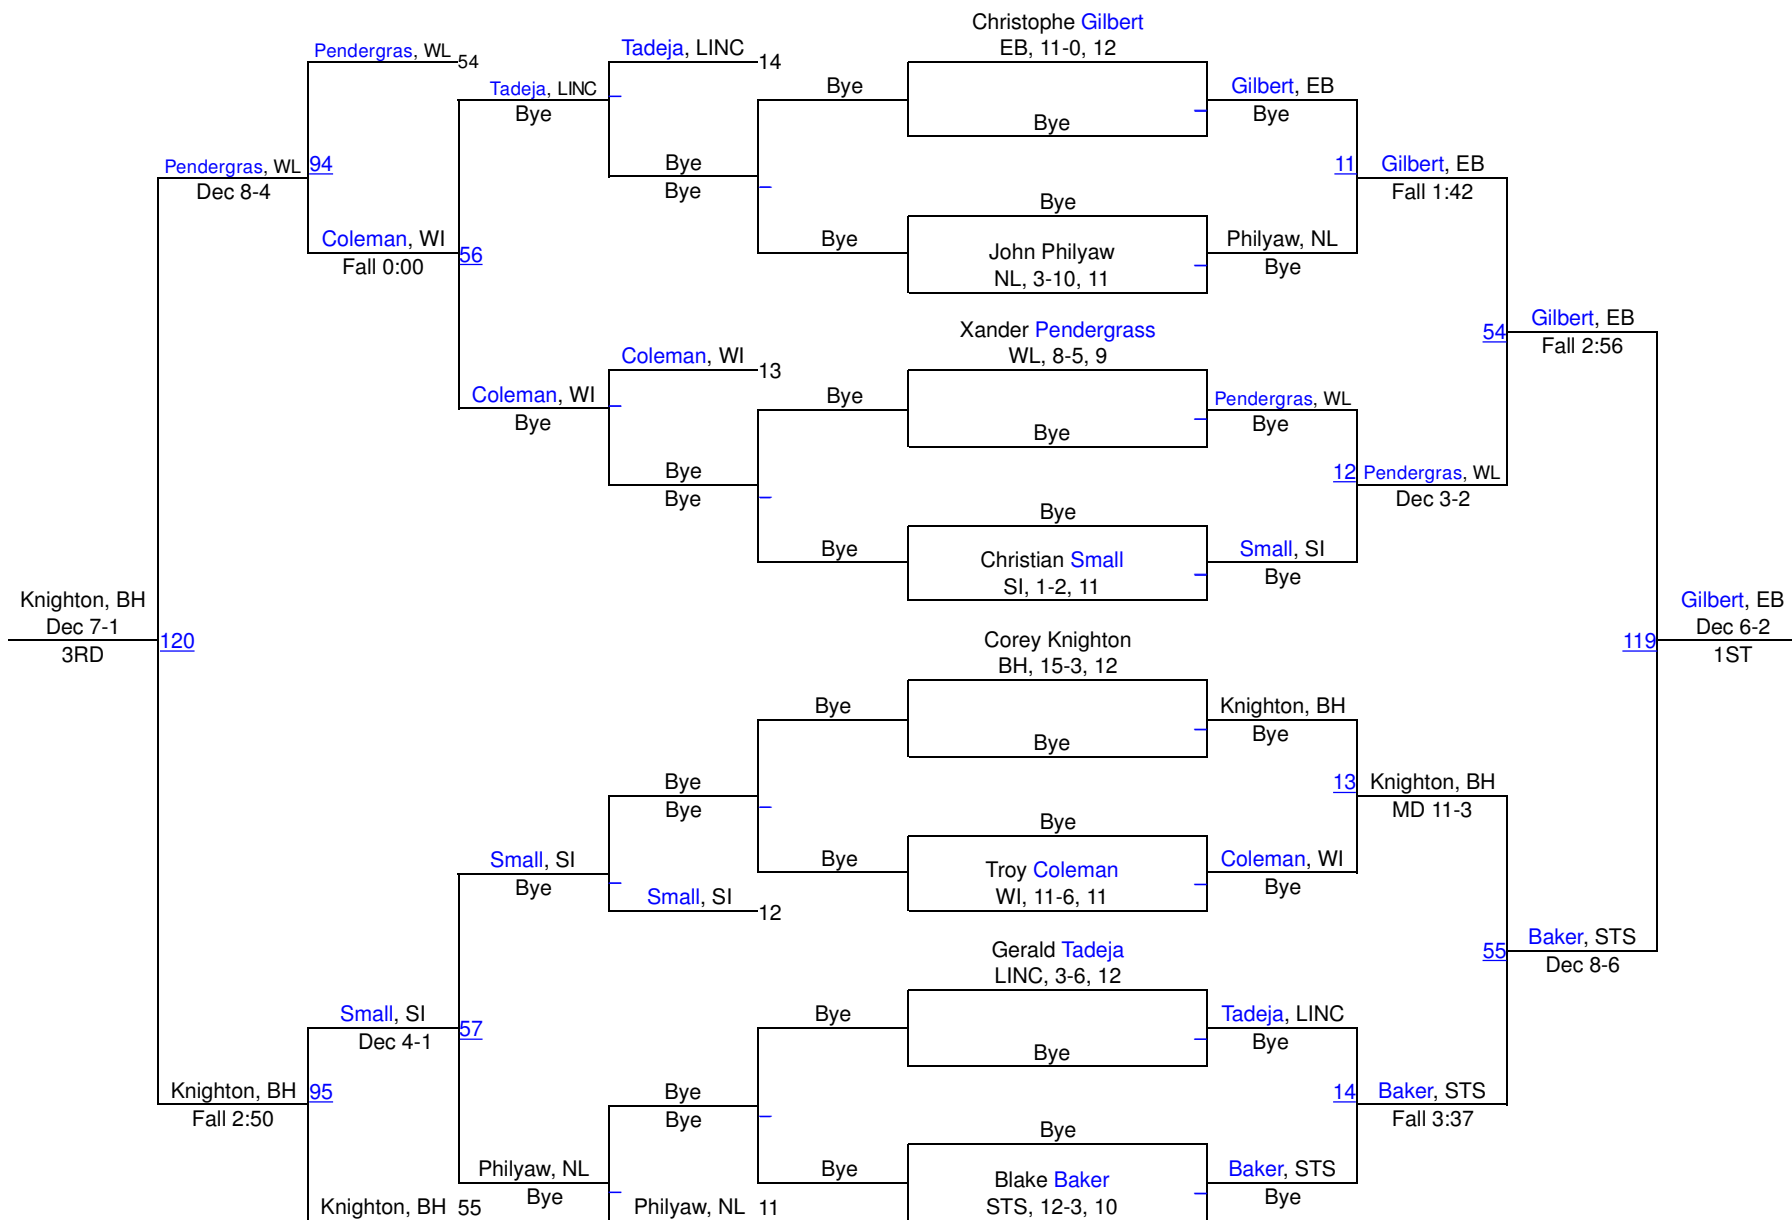

2016 Indian Classic 45th Annual

126