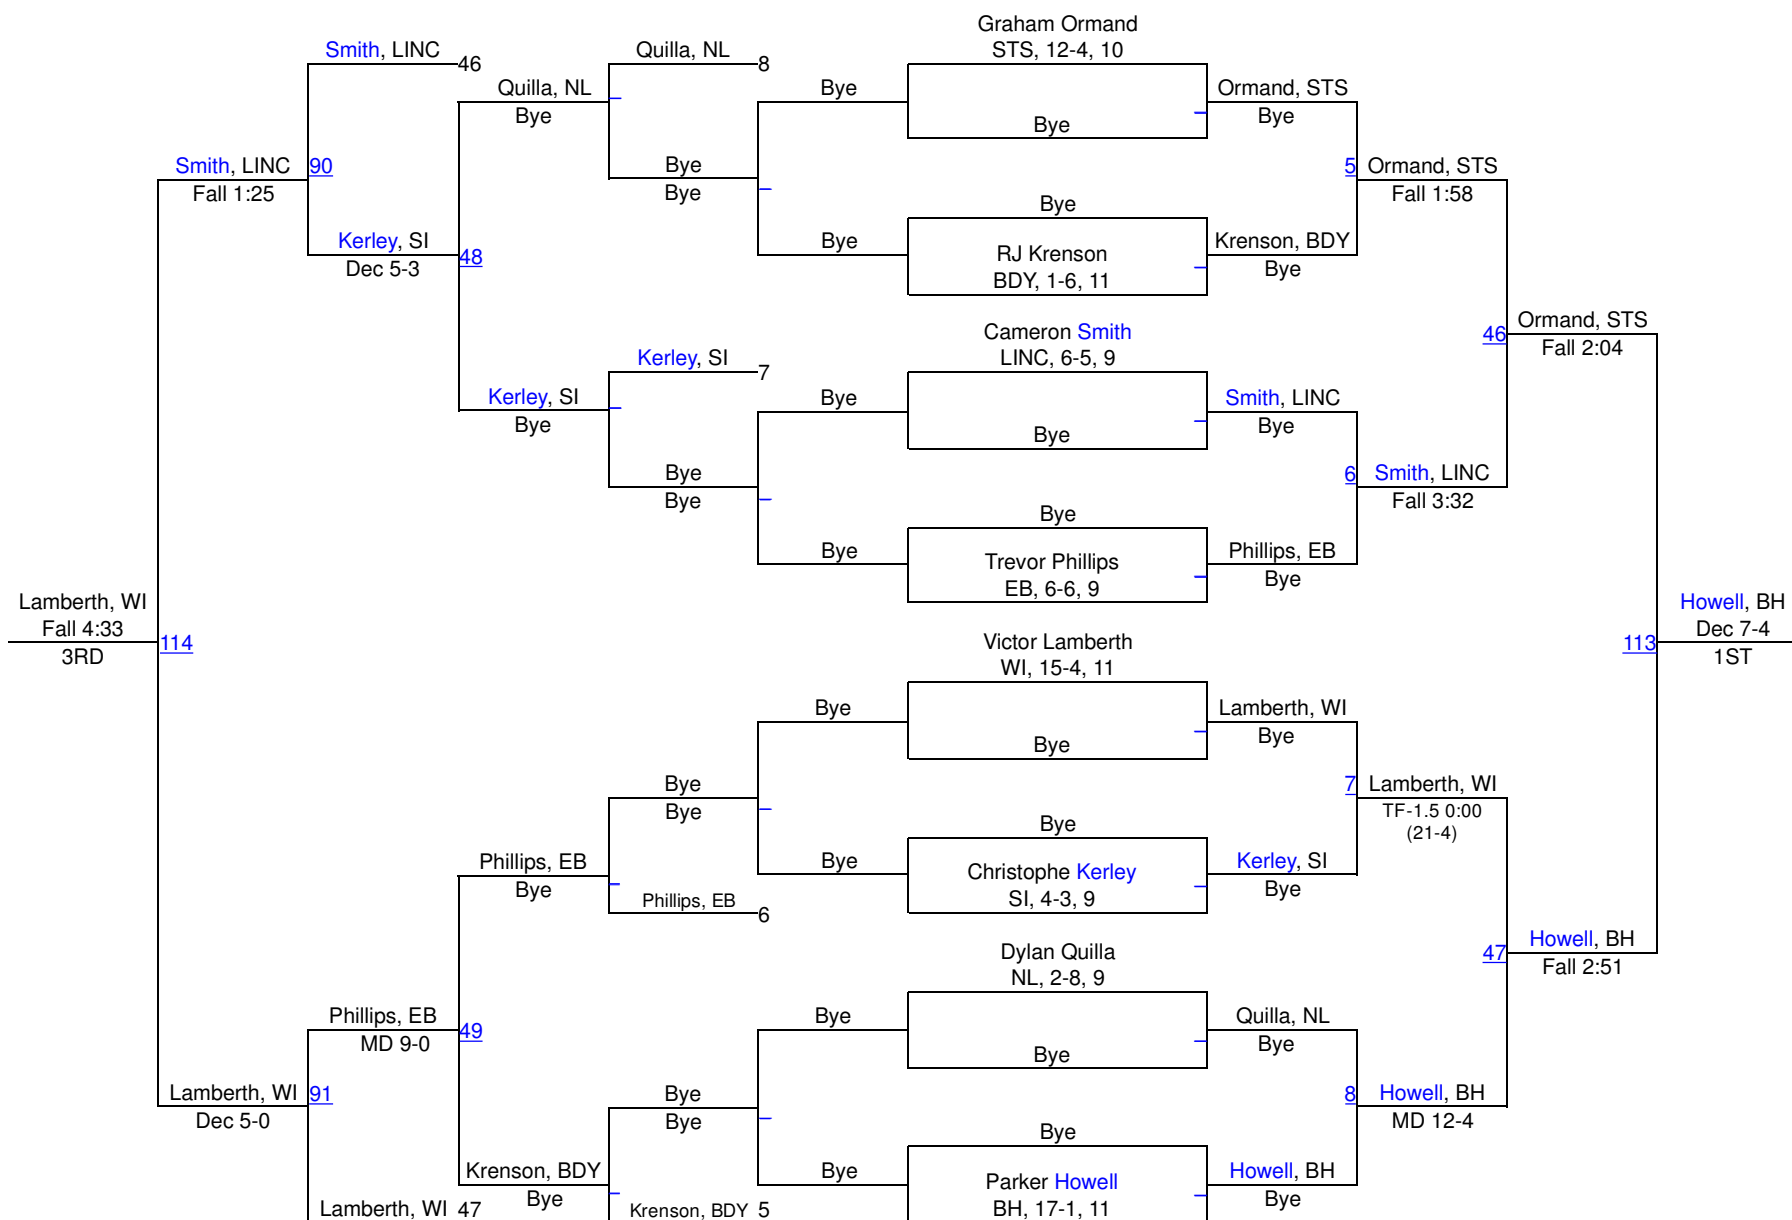

# 2016 Indian Classic 45th Annual