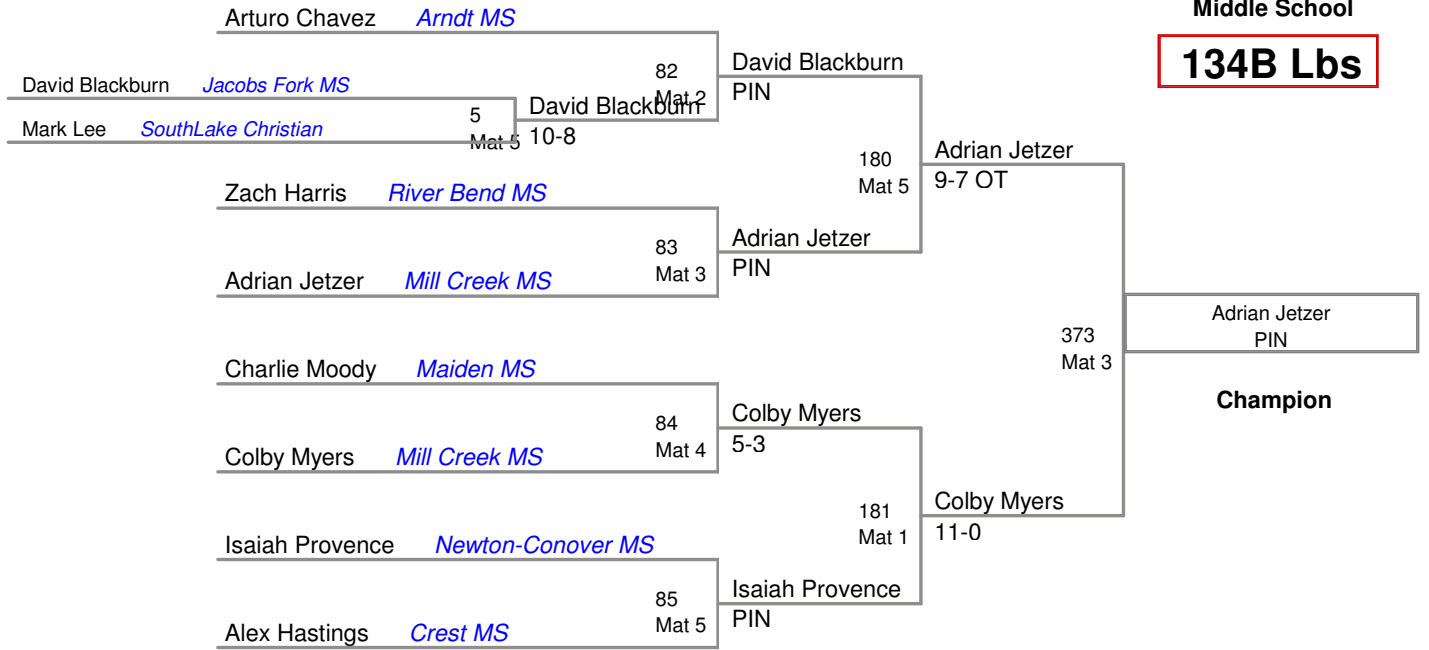

Little Indian Classic
Middle School

115B Lbs

**Little Indian Classic
Middle School**

122A Lbs

**Little Indian Classic
Middle School**

122B Lbs

128A Lbs

**Little Indian Classic
Middle School**

128B Lbs

**Little Indian Classic
Middle School**

134A Lbs

134B Lbs

Little Indian Classic
Middle School

140A Lbs

2nd Place

3rd Place

Little Indian Classic
Middle School

140B Lbs

Little Indian Classic
Middle School

147B Lbs

Little Indian Classic
Middle School

154A Lbs

**Little Indian Classic
Middle School**

154B Lbs