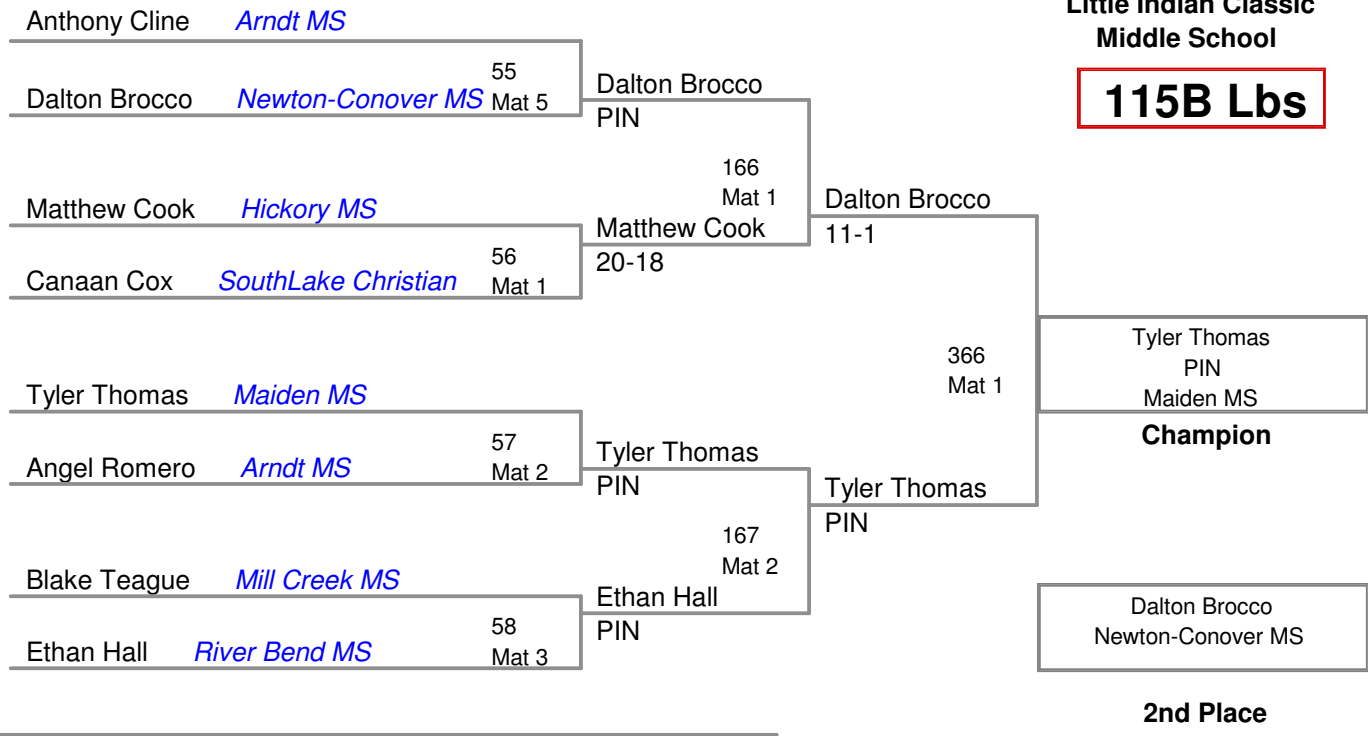

Little Indian Classic
Middle School

092B Lbs

100A Lbs

100B Lbs

**Little Indian Classic
Middle School**

108A Lbs

Little Indian Classic
Middle School

108B Lbs

**Little Indian Classic
Middle School**

108C Lbs

Little Indian Classic
Middle School

108D Lbs

Tyler Carter *West Wilkes MS*

BYE

Little Indian Classic
Middle School

115A Lbs

Little Indian Classic
Middle School

115B Lbs

**Little Indian Classic
Middle School**

122A Lbs

**Little Indian Classic
Middle School**

122B Lbs

128A Lbs

**Little Indian Classic
Middle School**