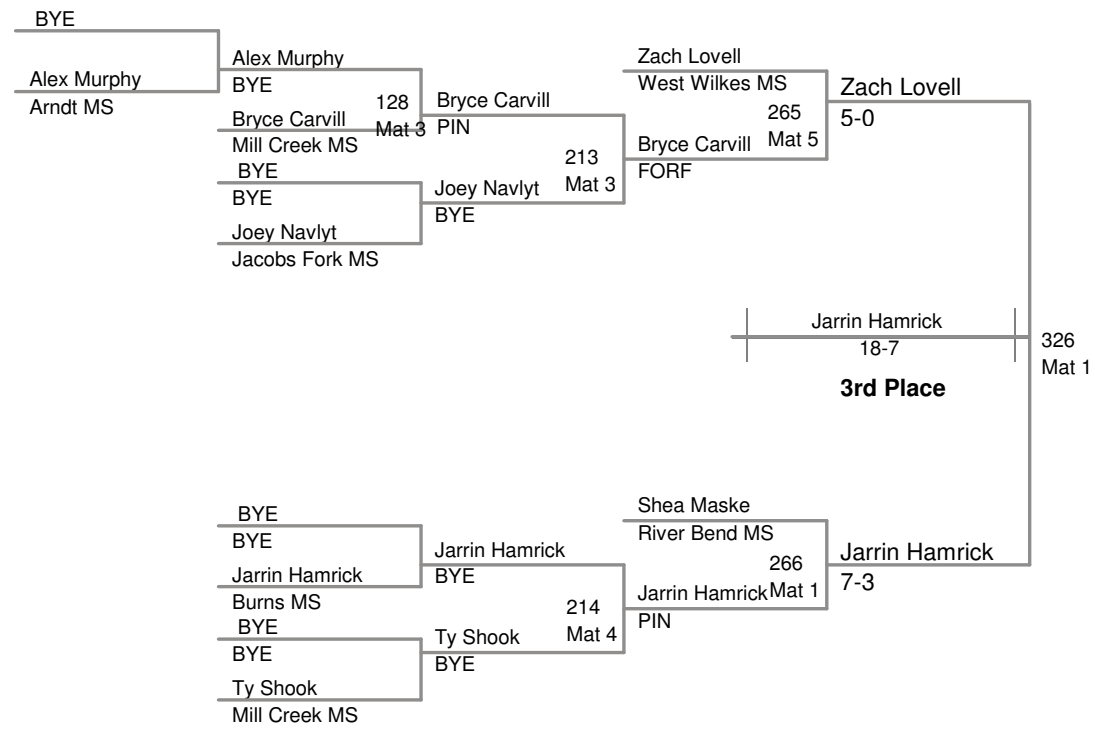

**Little Indian Classic
Middle School**

075A Lbs

**Little Indian Classic
Middle School**

085A Lbs

Little Indian Classic
Middle School

085B Lbs

Little Indian Classic
Middle School

092A Lbs

Little Indian Classic
Middle School

092B Lbs

100A Lbs

100B Lbs

**Little Indian Classic
Middle School**

108A Lbs

Little Indian Classic
Middle School

108B Lbs

**Little Indian Classic
Middle School**

108C Lbs

Little Indian Classic
Middle School

108D Lbs

Tyler Carter *West Wilkes MS*

BYE

Little Indian Classic
Middle School

115A Lbs