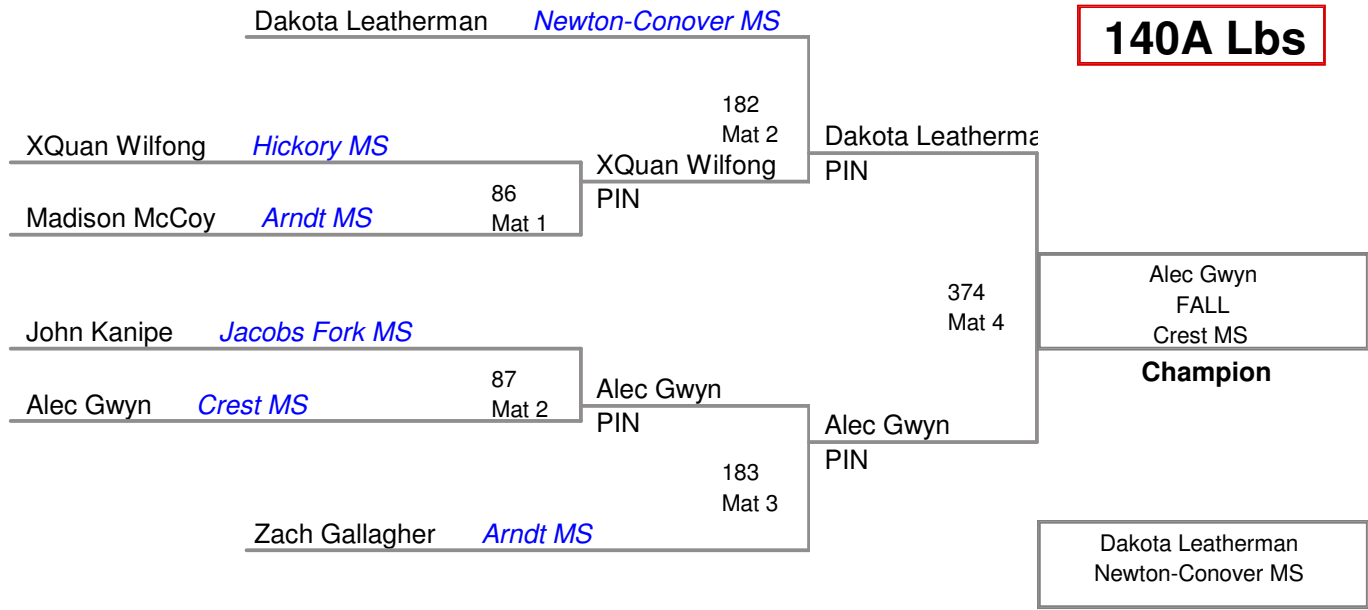

Little Indian Classic
Middle School

115B Lbs

**Little Indian Classic
Middle School**

122A Lbs

**Little Indian Classic
Middle School**

122B Lbs

128A Lbs

**Little Indian Classic
Middle School**

128B Lbs

**Little Indian Classic
Middle School**

134A Lbs

134B Lbs

Little Indian Classic
Middle School

140A Lbs

2nd Place

3rd Place

Little Indian Classic
Middle School

140B Lbs

Little Indian Classic
Middle School

147B Lbs

Little Indian Classic
Middle School

154A Lbs

**Little Indian Classic
Middle School**

154B Lbs