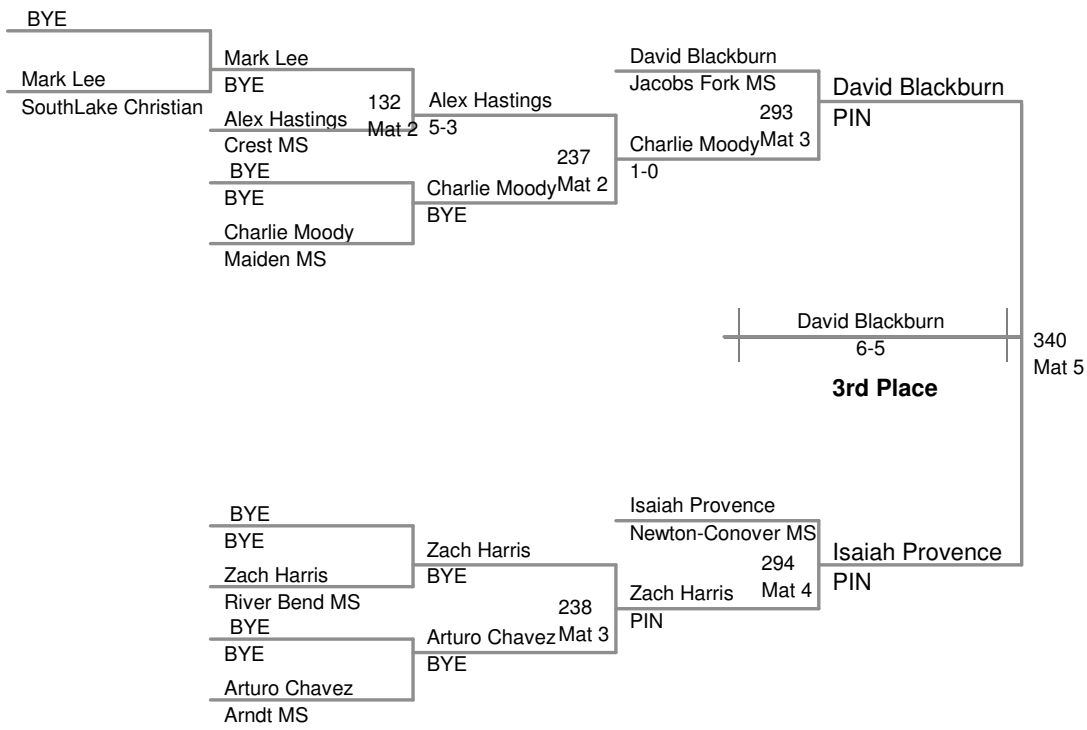

Little Indian Classic
Middle School

115B Lbs

**Little Indian Classic
Middle School**

122A Lbs

**Little Indian Classic
Middle School**

122B Lbs

128A Lbs

**Little Indian Classic
Middle School**

128B Lbs

**Little Indian Classic
Middle School**

134A Lbs

134B Lbs

Little Indian Classic
Middle School

140A Lbs

2nd Place

3rd Place

Little Indian Classic
Middle School

140B Lbs

Little Indian Classic
Middle School

147B Lbs

Little Indian Classic
Middle School

154A Lbs

**Little Indian Classic
Middle School**

154B Lbs