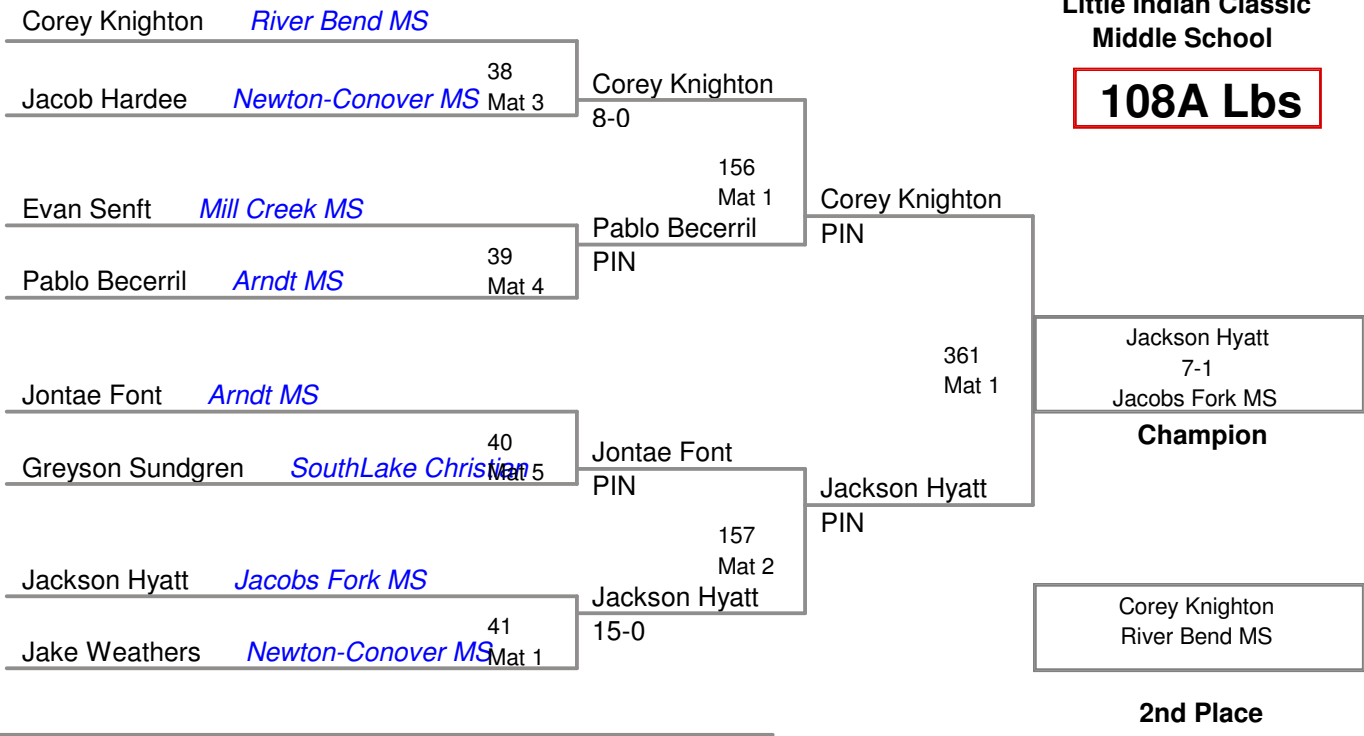

Little Indian Classic
Middle School

092B Lbs

100A Lbs

100B Lbs

**Little Indian Classic
Middle School**

108A Lbs

Little Indian Classic
Middle School

108B Lbs

**Little Indian Classic
Middle School**

108C Lbs

Little Indian Classic
Middle School

108D Lbs

Tyler Carter *West Wilkes MS*

BYE

Little Indian Classic
Middle School

115A Lbs