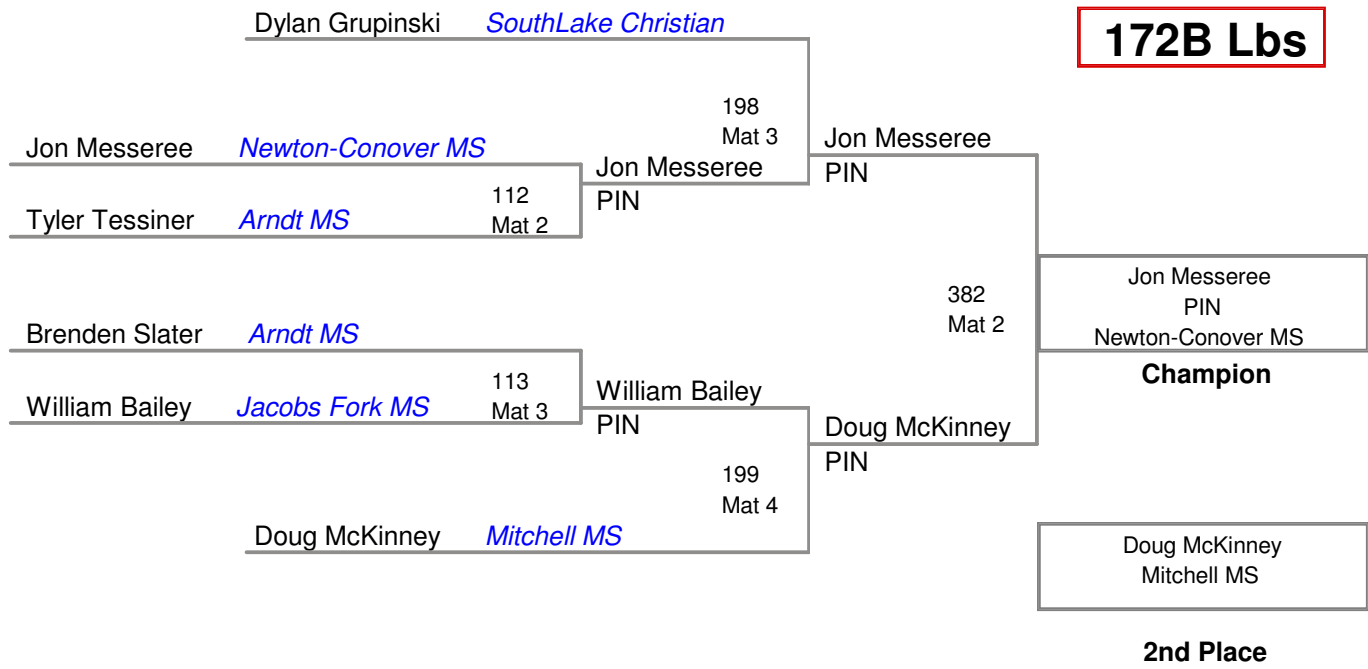

Little Indian Classic
Middle School

172A Lbs

Jeffery Phillips *West Lincoln MS*

2nd Place

BYE

3rd Place

Little Indian Classic
Middle School

172B Lbs