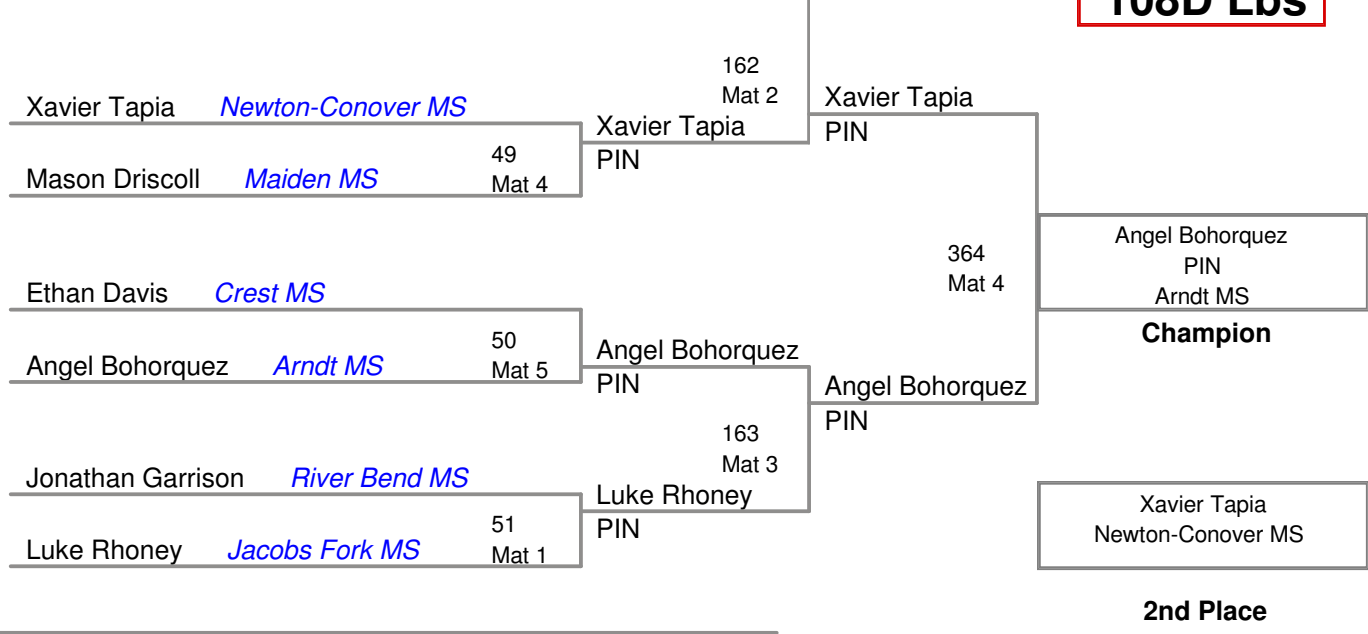

**Little Indian Classic
Middle School**

108C Lbs

Little Indian Classic
Middle School

108D Lbs

Tyler Carter *West Wilkes MS*

BYE

Little Indian Classic
Middle School

115A Lbs

Little Indian Classic
Middle School

115B Lbs

**Little Indian Classic
Middle School**

122A Lbs

**Little Indian Classic
Middle School**

122B Lbs

128A Lbs

**Little Indian Classic
Middle School**