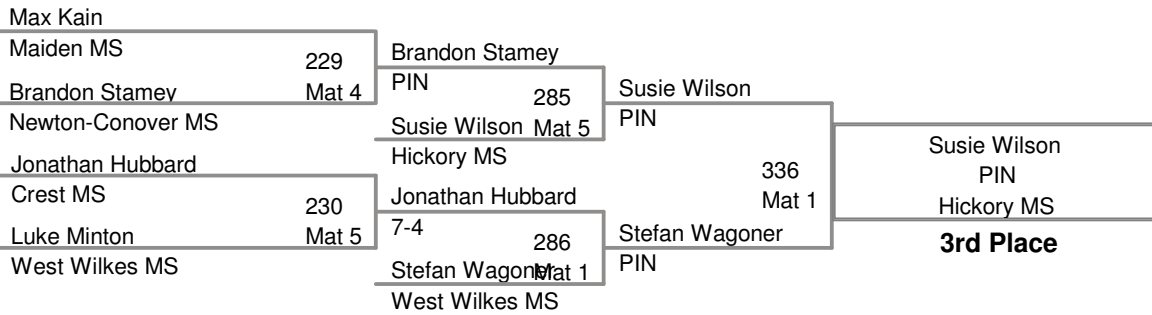

Little Indian Classic
Middle School

115B Lbs

**Little Indian Classic
Middle School**

122A Lbs

**Little Indian Classic
Middle School**

122B Lbs

128A Lbs

**Little Indian Classic
Middle School**

128B Lbs

**Little Indian Classic
Middle School**

134A Lbs

134B Lbs

Little Indian Classic
Middle School

140A Lbs

2nd Place

3rd Place