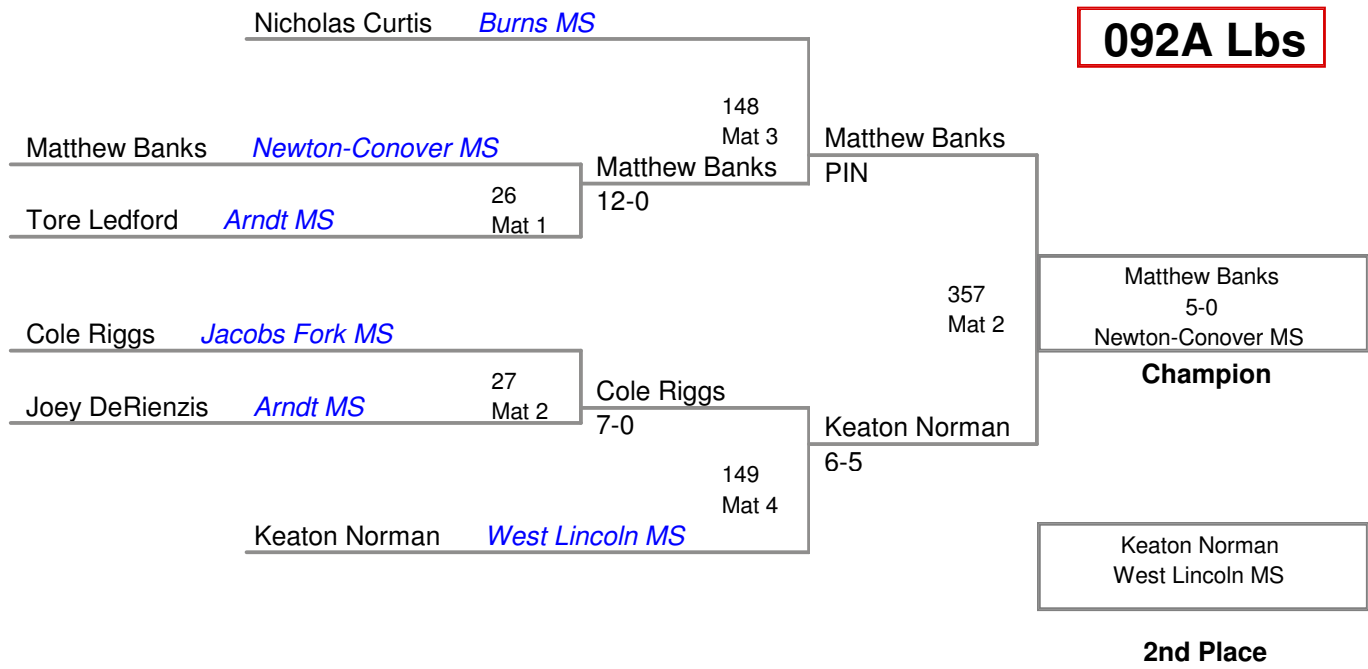

**Little Indian Classic
Middle School**

075A Lbs

**Little Indian Classic
Middle School**

085A Lbs

Little Indian Classic
Middle School

085B Lbs

Little Indian Classic
Middle School

092A Lbs

Little Indian Classic
Middle School

092B Lbs

100A Lbs

100B Lbs

**Little Indian Classic
Middle School**

108A Lbs

Little Indian Classic
Middle School

108B Lbs

**Little Indian Classic
Middle School**

108C Lbs

Little Indian Classic
Middle School

108D Lbs

Tyler Carter *West Wilkes MS*

BYE

Little Indian Classic
Middle School

115A Lbs