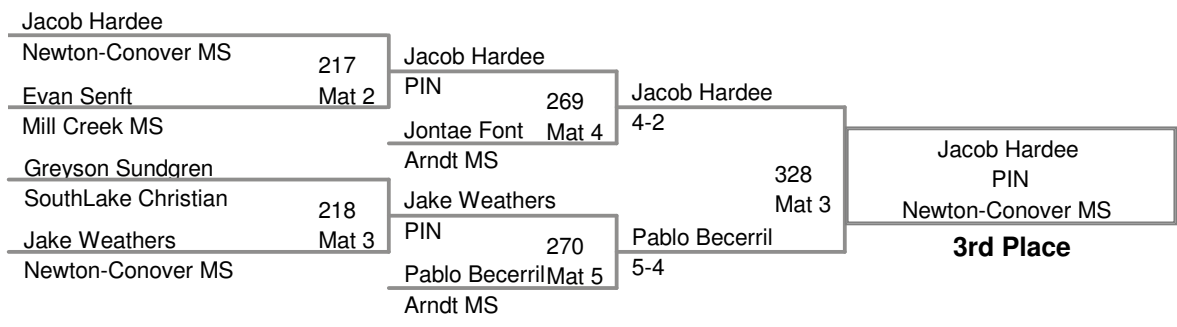

Little Indian Classic
Middle School

092B Lbs

100A Lbs

100B Lbs

**Little Indian Classic
Middle School**

108A Lbs

Little Indian Classic
Middle School

108B Lbs

**Little Indian Classic
Middle School**

108C Lbs

Little Indian Classic
Middle School

108D Lbs

Tyler Carter *West Wilkes MS*

BYE

Little Indian Classic
Middle School

115A Lbs