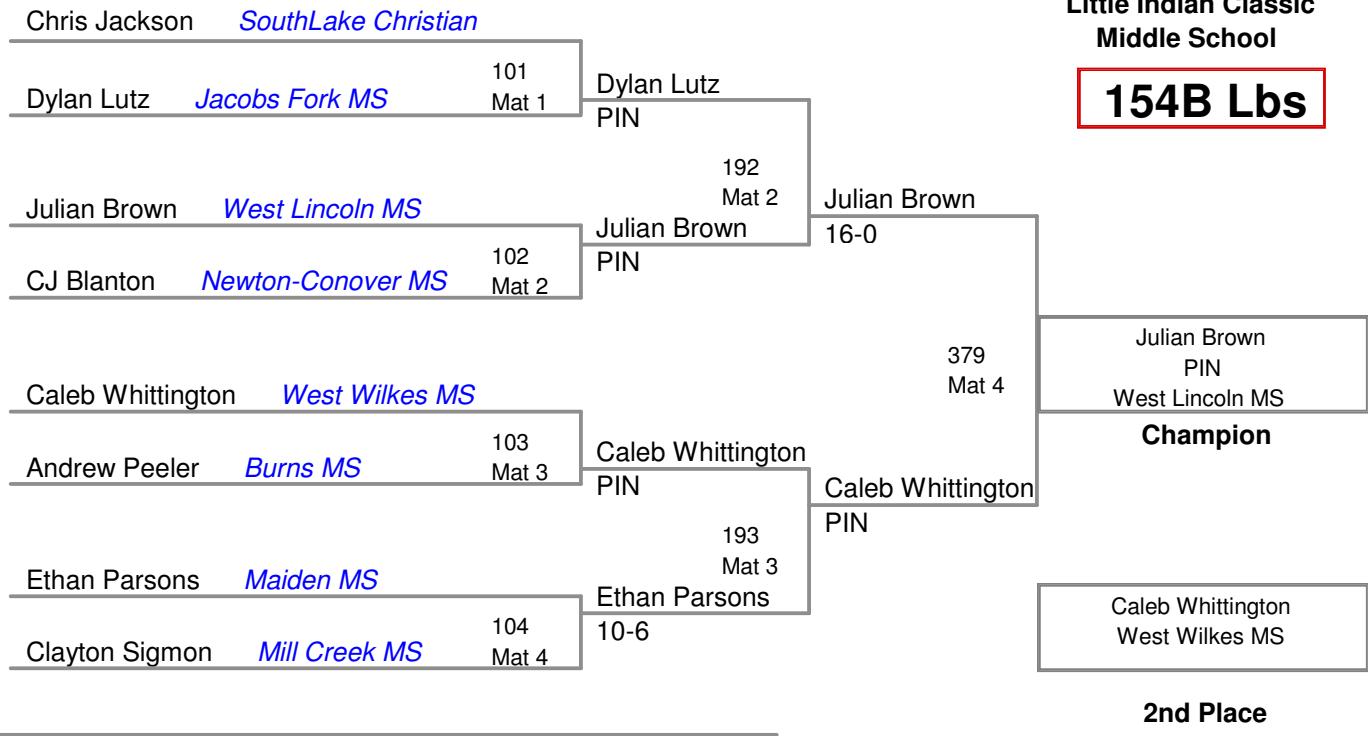

Little Indian Classic
Middle School

140B Lbs

Little Indian Classic
Middle School

147B Lbs

Little Indian Classic
Middle School

154A Lbs

**Little Indian Classic
Middle School**

154B Lbs

Little Indian Classic
Middle School

172A Lbs

Jeffery Phillips *West Lincoln MS*

2nd Place

BYE

3rd Place

Little Indian Classic
Middle School

172B Lbs