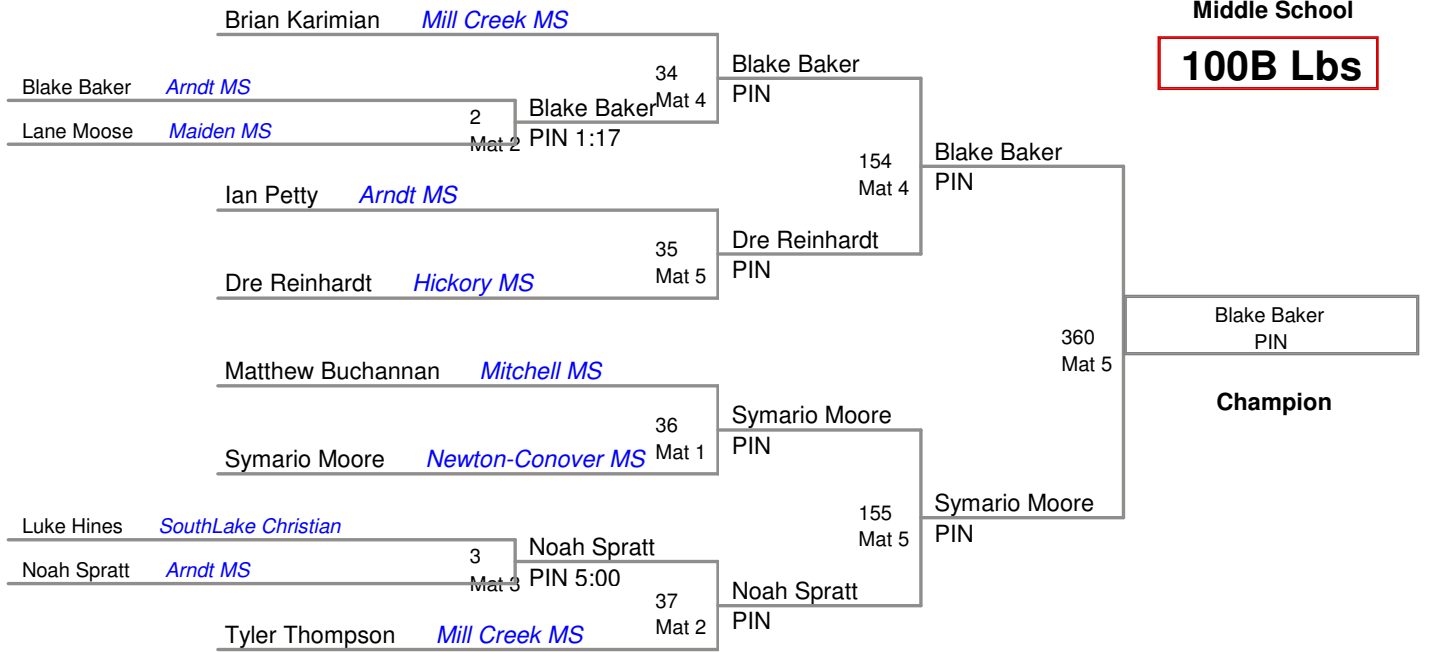

Little Indian Classic
Middle School

092B Lbs

100A Lbs

100B Lbs

**Little Indian Classic
Middle School**

108A Lbs

Little Indian Classic
Middle School

108B Lbs

**Little Indian Classic
Middle School**

108C Lbs

Little Indian Classic
Middle School

108D Lbs

Tyler Carter *West Wilkes MS*

BYE

Little Indian Classic
Middle School

115A Lbs