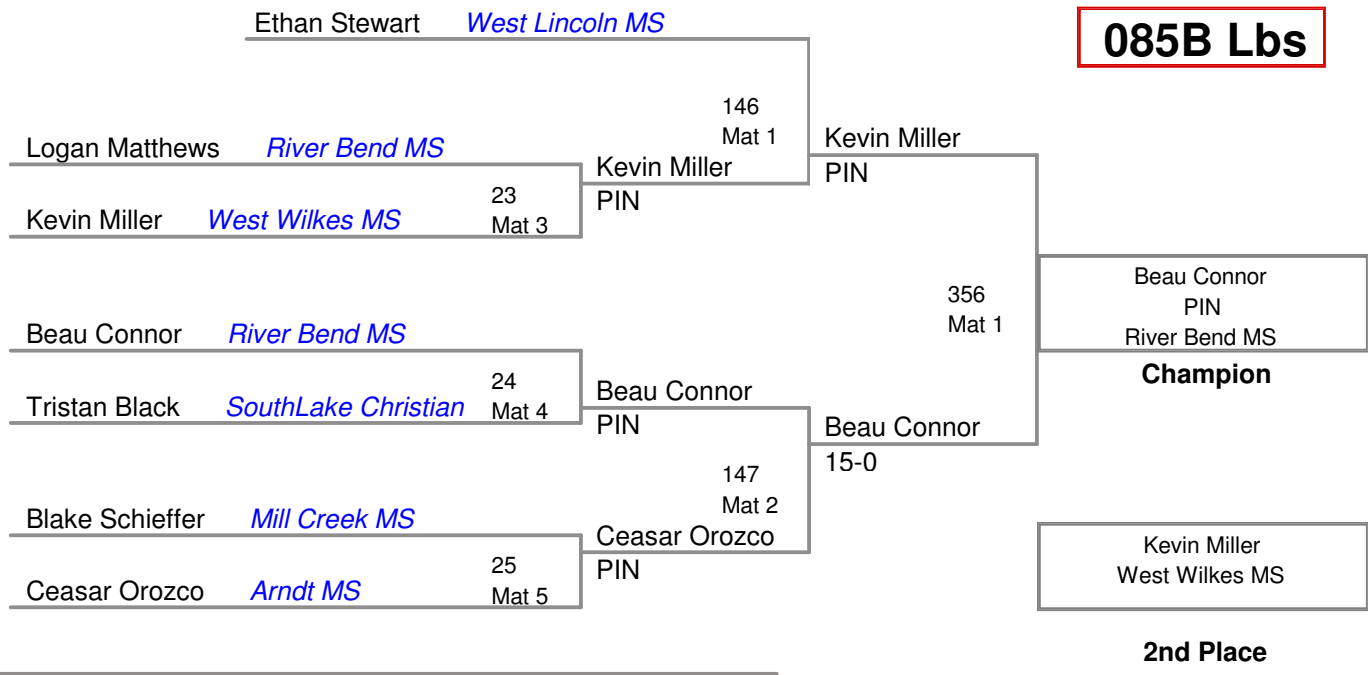

**Little Indian Classic
Middle School**

075A Lbs

**Little Indian Classic
Middle School**

085A Lbs

Little Indian Classic
Middle School

085B Lbs

Little Indian Classic
Middle School

092A Lbs

Little Indian Classic
Middle School

092B Lbs

100A Lbs

100B Lbs

**Little Indian Classic
Middle School**

108A Lbs

Little Indian Classic
Middle School

108B Lbs

**Little Indian Classic
Middle School**

108C Lbs

Little Indian Classic
Middle School

108D Lbs

Tyler Carter *West Wilkes MS*

BYE

Little Indian Classic
Middle School

115A Lbs