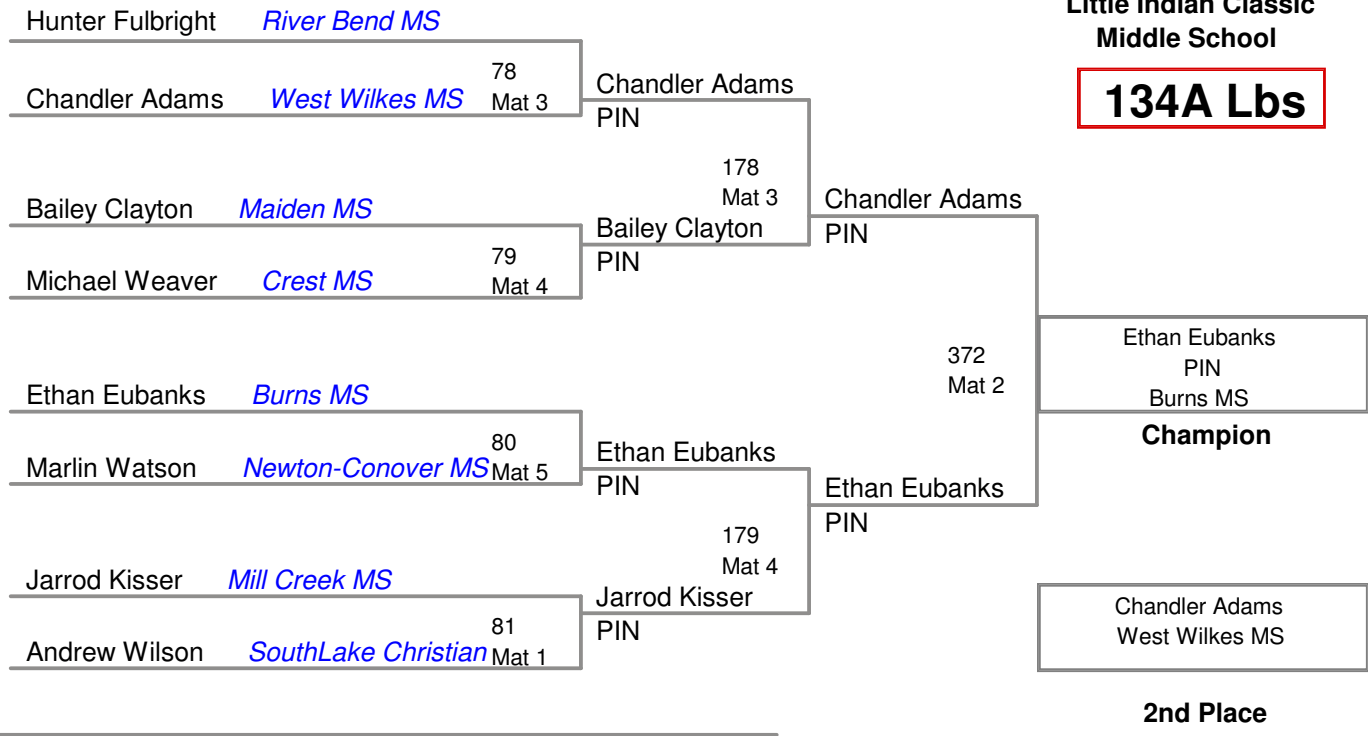

**Little Indian Classic
Middle School**

108C Lbs

Little Indian Classic
Middle School

108D Lbs

Tyler Carter *West Wilkes MS*

BYE

Little Indian Classic
Middle School

115A Lbs

Little Indian Classic
Middle School

115B Lbs

**Little Indian Classic
Middle School**

122A Lbs

**Little Indian Classic
Middle School**

122B Lbs

128A Lbs

**Little Indian Classic
Middle School**

128B Lbs

**Little Indian Classic
Middle School**

134A Lbs

134B Lbs

Little Indian Classic
Middle School

140A Lbs

2nd Place

3rd Place