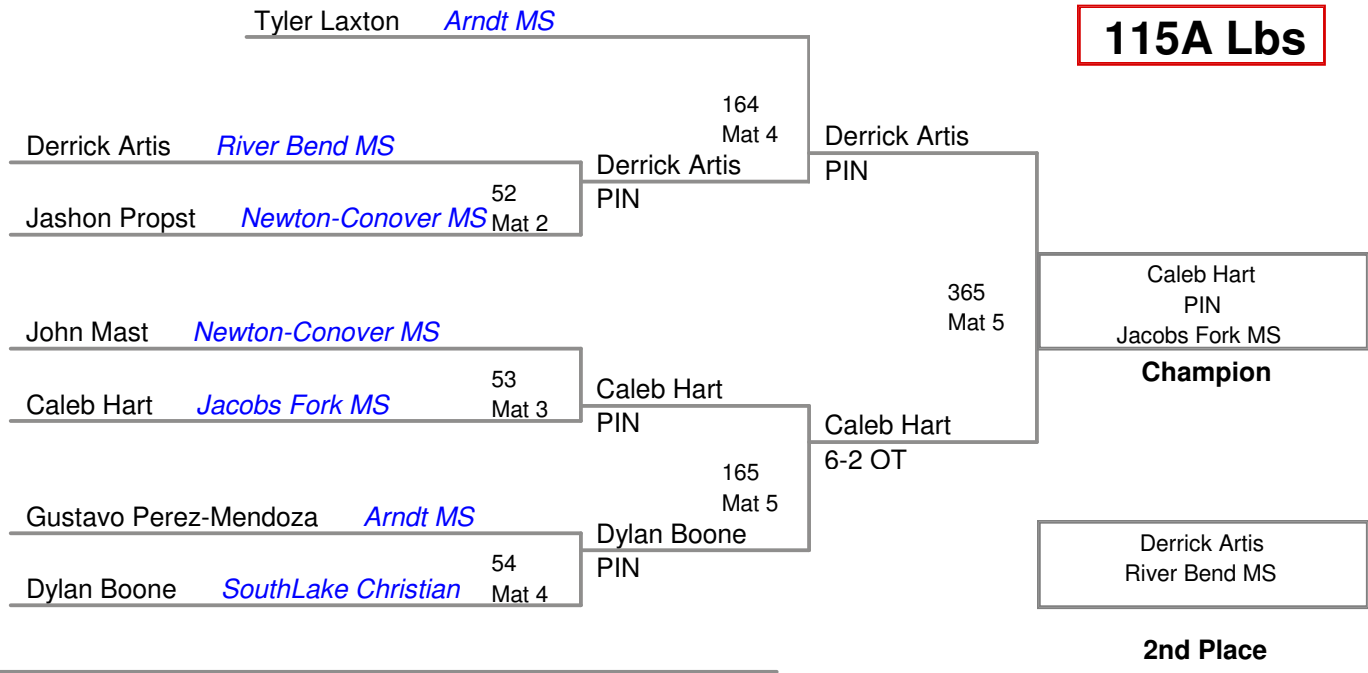

Little Indian Classic
Middle School

092B Lbs

100A Lbs

100B Lbs

**Little Indian Classic
Middle School**

108A Lbs

Little Indian Classic
Middle School

108B Lbs

**Little Indian Classic
Middle School**

108C Lbs

Little Indian Classic
Middle School

108D Lbs

Tyler Carter *West Wilkes MS*

BYE

Little Indian Classic
Middle School

115A Lbs

Little Indian Classic
Middle School

115B Lbs

**Little Indian Classic
Middle School**

122A Lbs

**Little Indian Classic
Middle School**

122B Lbs

128A Lbs

**Little Indian Classic
Middle School**

128B Lbs

**Little Indian Classic
Middle School**

134A Lbs

134B Lbs

Little Indian Classic
Middle School

140A Lbs

2nd Place

3rd Place