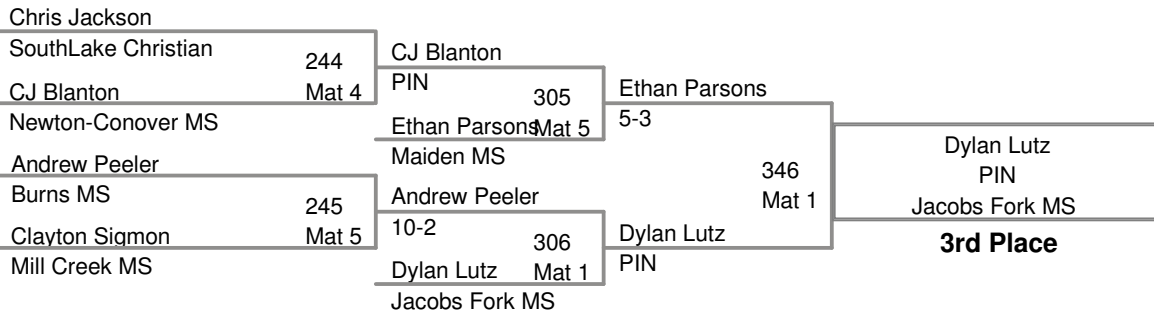

Little Indian Classic
Middle School

140B Lbs

Little Indian Classic
Middle School

147B Lbs

Little Indian Classic
Middle School

154A Lbs

**Little Indian Classic
Middle School**

154B Lbs

Little Indian Classic
Middle School

172A Lbs

Jeffery Phillips *West Lincoln MS*

2nd Place

BYE

3rd Place

Little Indian Classic
Middle School

172B Lbs