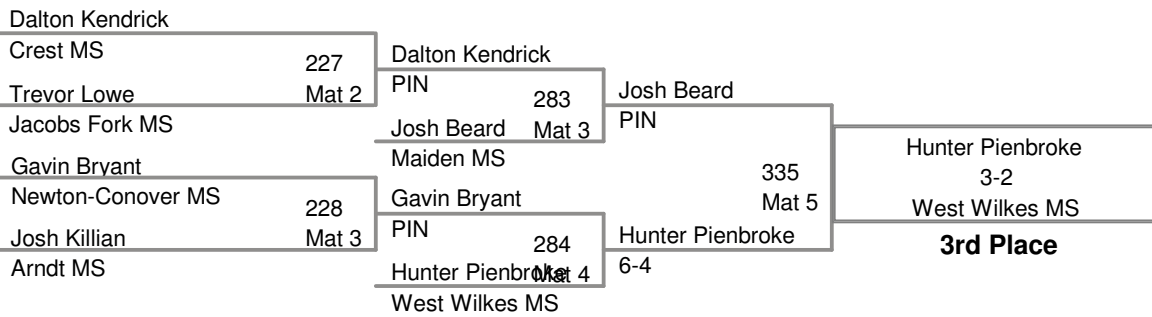

Little Indian Classic
Middle School

092B Lbs

100A Lbs

100B Lbs

**Little Indian Classic
Middle School**

108A Lbs

Little Indian Classic
Middle School

108B Lbs

**Little Indian Classic
Middle School**

108C Lbs

Little Indian Classic
Middle School

108D Lbs

Tyler Carter *West Wilkes MS*

BYE

Little Indian Classic
Middle School

115A Lbs

Little Indian Classic
Middle School

115B Lbs

**Little Indian Classic
Middle School**

122A Lbs

**Little Indian Classic
Middle School**

122B Lbs

128A Lbs

**Little Indian Classic
Middle School**