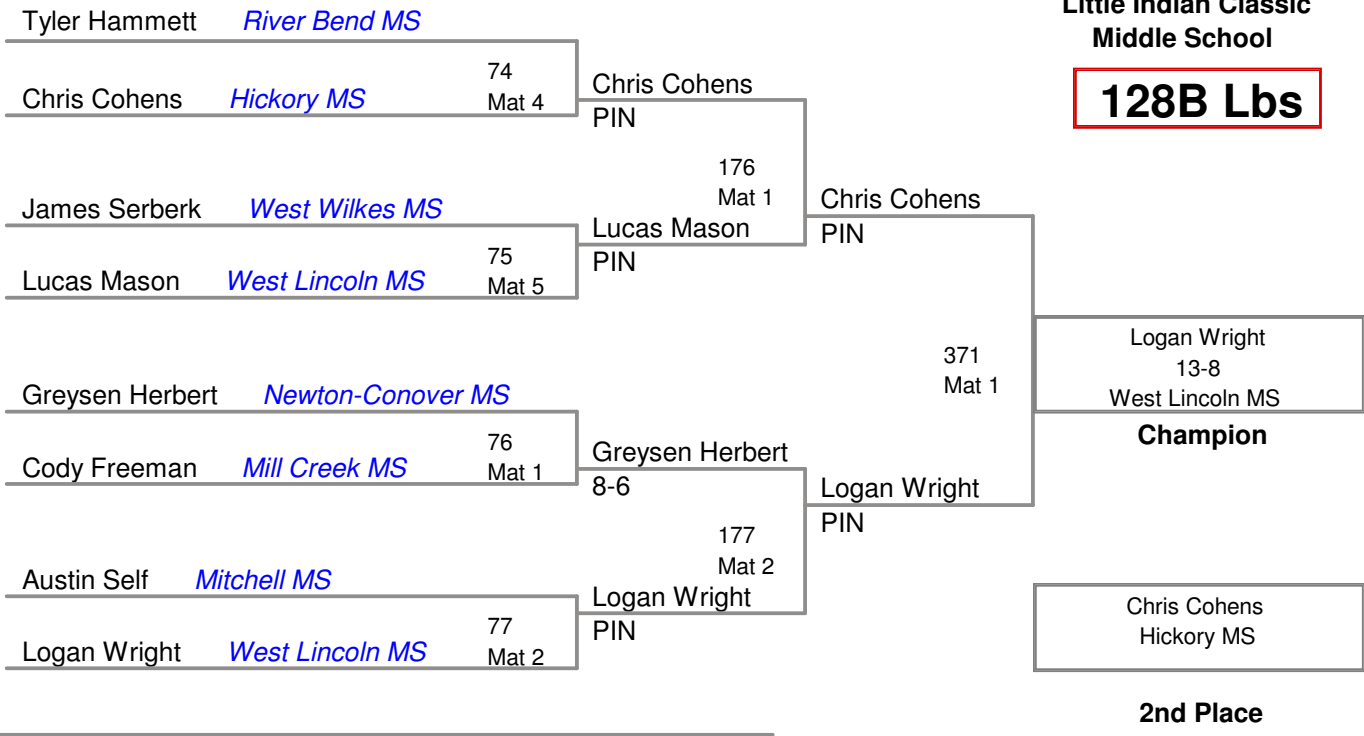

**Little Indian Classic
Middle School**

108C Lbs

Little Indian Classic
Middle School

108D Lbs

Tyler Carter *West Wilkes MS*

BYE

Little Indian Classic
Middle School

115A Lbs

Little Indian Classic
Middle School

115B Lbs

**Little Indian Classic
Middle School**

122A Lbs

**Little Indian Classic
Middle School**

122B Lbs

128A Lbs

**Little Indian Classic
Middle School**

128B Lbs

**Little Indian Classic
Middle School**

134A Lbs

134B Lbs

Little Indian Classic
Middle School

140A Lbs

2nd Place

3rd Place