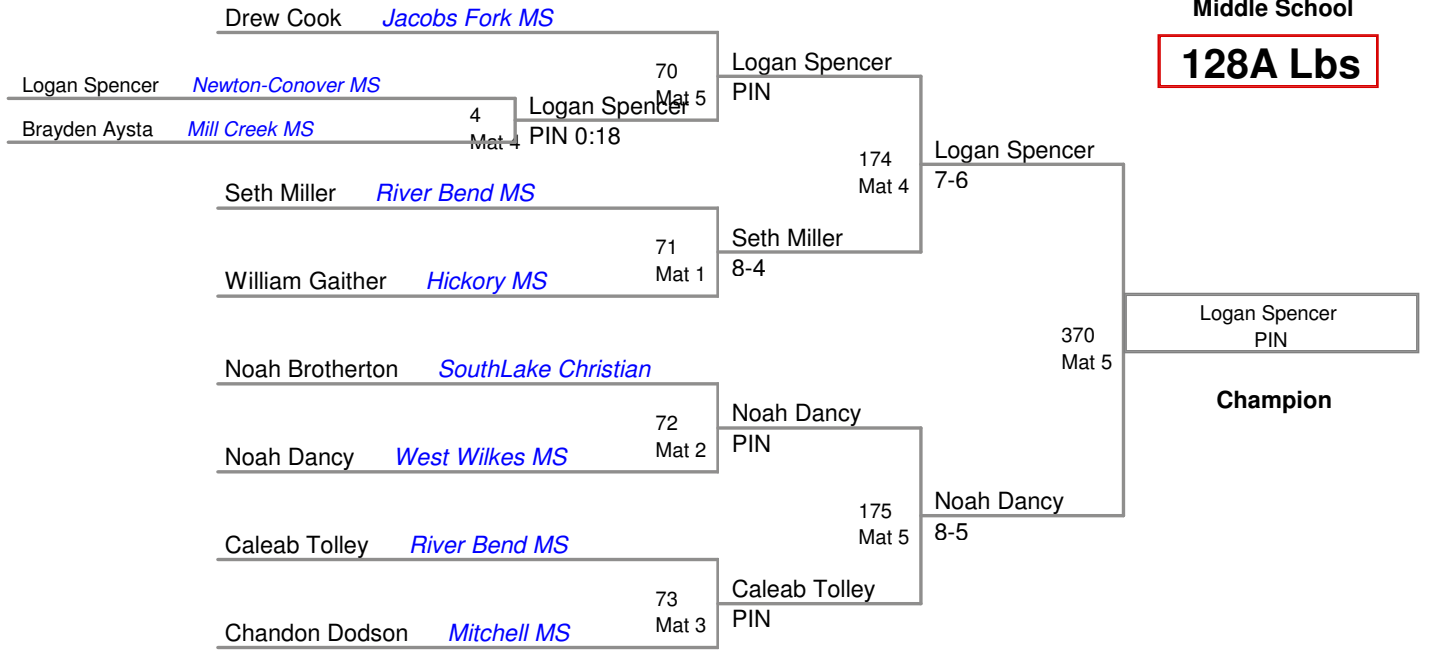

Little Indian Classic
Middle School

115B Lbs

**Little Indian Classic
Middle School**

122A Lbs

**Little Indian Classic
Middle School**

122B Lbs

128A Lbs

**Little Indian Classic
Middle School**

128B Lbs

**Little Indian Classic
Middle School**

134A Lbs

134B Lbs

Little Indian Classic
Middle School

140A Lbs

2nd Place

3rd Place