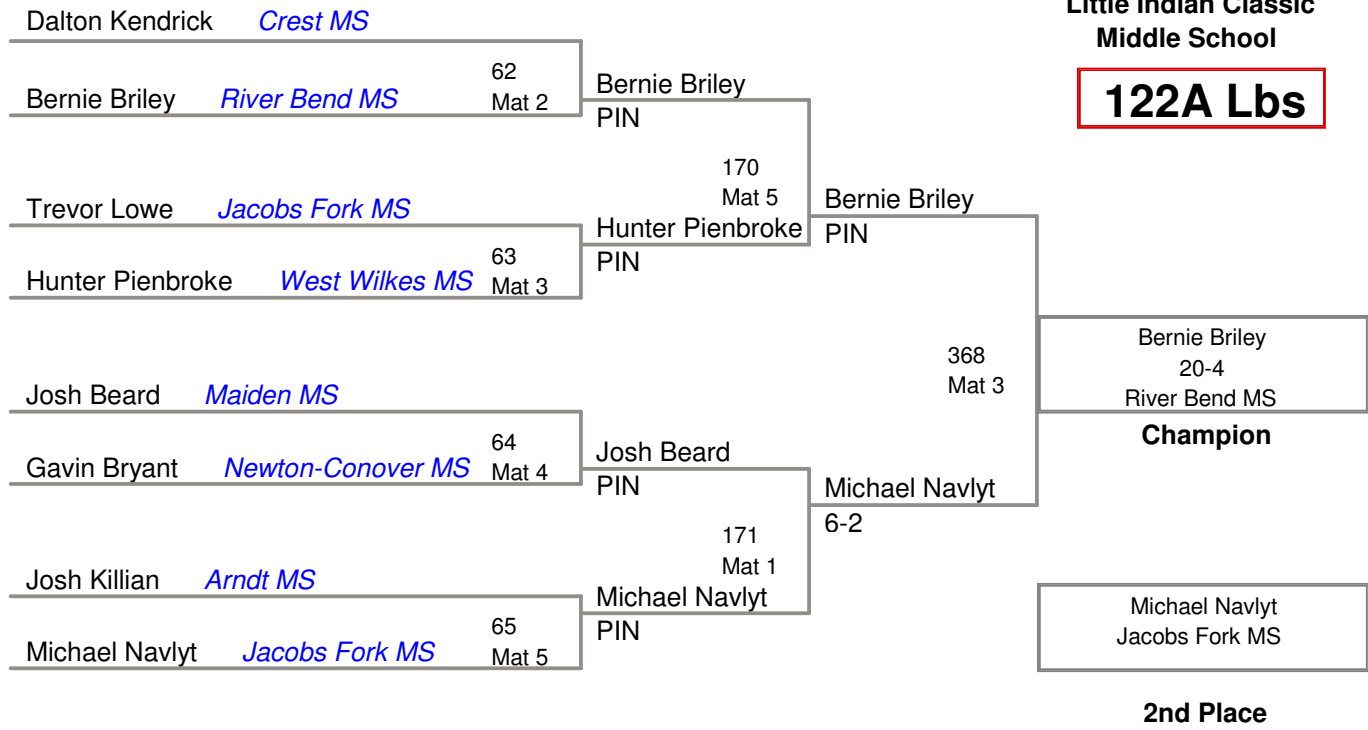

Little Indian Classic
Middle School

092B Lbs

100A Lbs

100B Lbs

**Little Indian Classic
Middle School**

108A Lbs

Little Indian Classic
Middle School

108B Lbs

**Little Indian Classic
Middle School**

108C Lbs

Little Indian Classic
Middle School

108D Lbs

Tyler Carter *West Wilkes MS*

BYE

Little Indian Classic
Middle School

115A Lbs

Little Indian Classic
Middle School

115B Lbs

**Little Indian Classic
Middle School**

122A Lbs

**Little Indian Classic
Middle School**

122B Lbs

128A Lbs

**Little Indian Classic
Middle School**