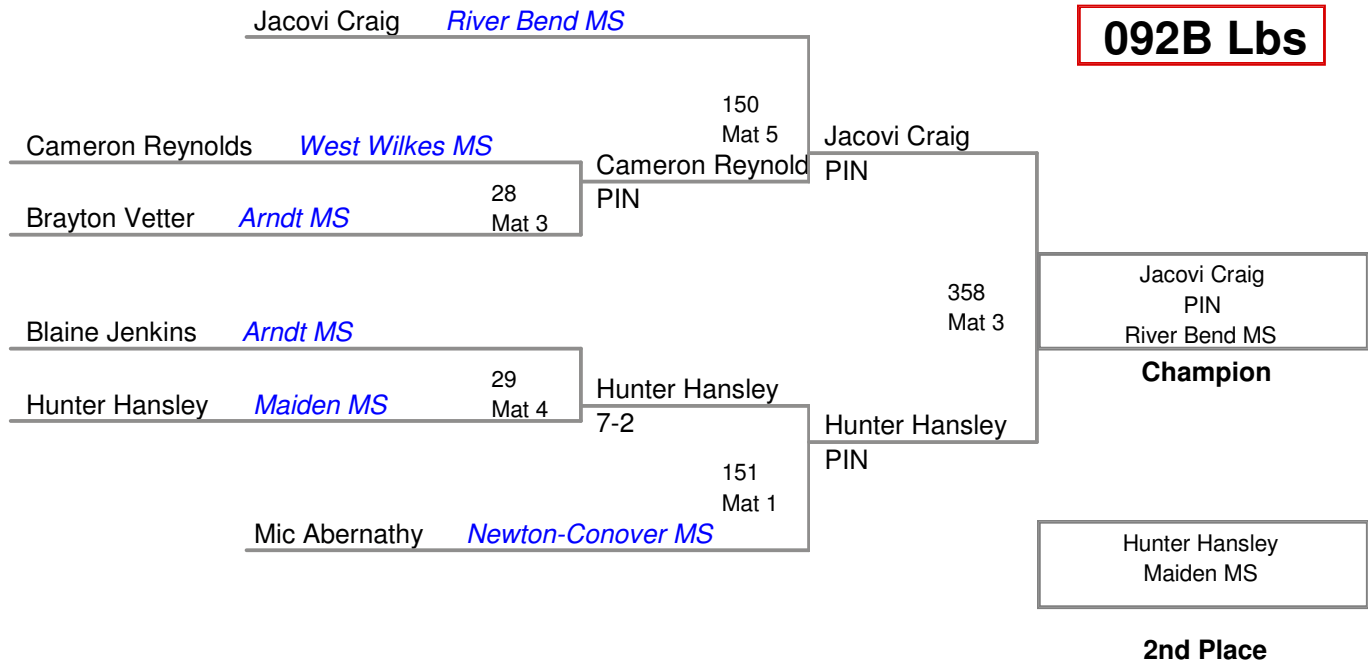

**Little Indian Classic
Middle School**

075A Lbs

**Little Indian Classic
Middle School**

085A Lbs

Little Indian Classic
Middle School

085B Lbs

Little Indian Classic
Middle School

092A Lbs

Little Indian Classic
Middle School

092B Lbs

100A Lbs

100B Lbs

**Little Indian Classic
Middle School**

108A Lbs

Little Indian Classic
Middle School

108B Lbs

**Little Indian Classic
Middle School**

108C Lbs

Little Indian Classic
Middle School

108D Lbs

Tyler Carter *West Wilkes MS*

BYE

Little Indian Classic
Middle School

115A Lbs