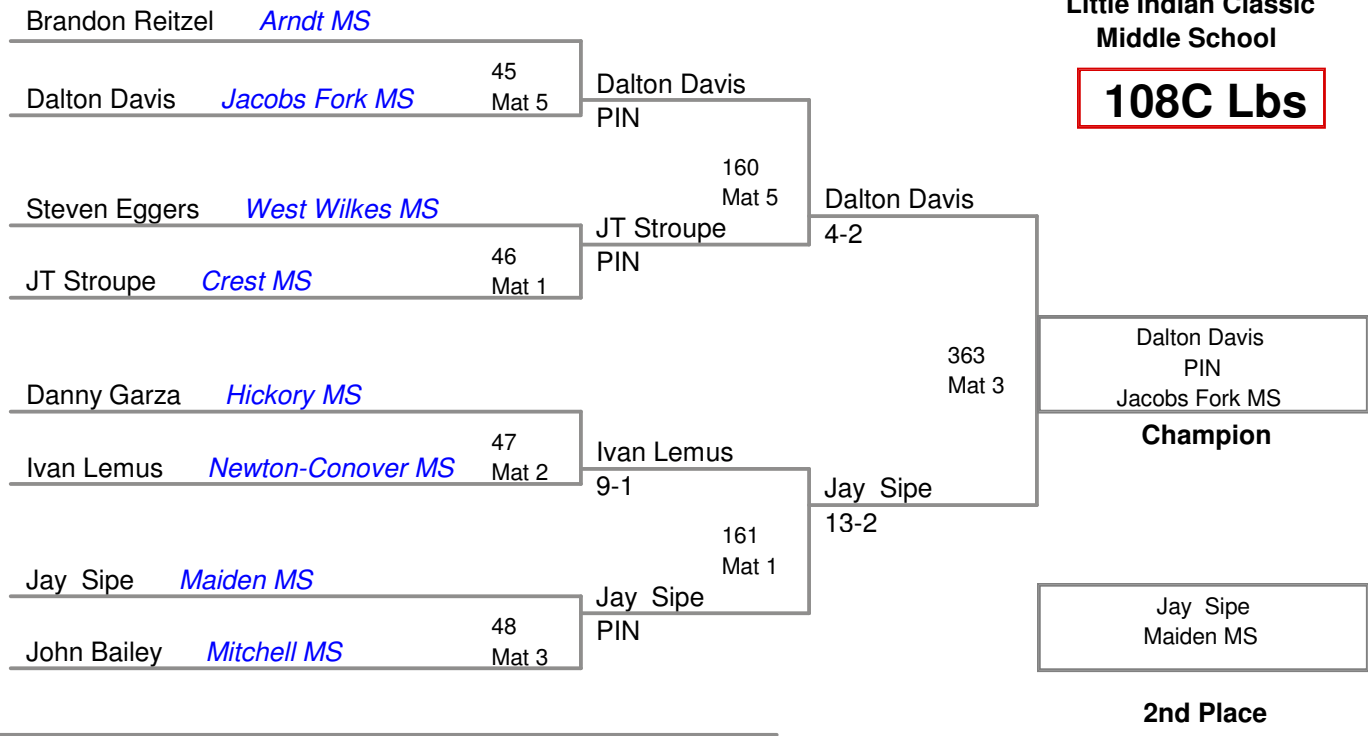

**Little Indian Classic
Middle School**

075A Lbs

**Little Indian Classic
Middle School**

085A Lbs

Little Indian Classic
Middle School

085B Lbs

Little Indian Classic
Middle School

092A Lbs

Little Indian Classic
Middle School

092B Lbs

100A Lbs

100B Lbs

**Little Indian Classic
Middle School**

108A Lbs

Little Indian Classic
Middle School

108B Lbs

**Little Indian Classic
Middle School**

108C Lbs

Little Indian Classic
Middle School

108D Lbs

Tyler Carter *West Wilkes MS*

BYE

Little Indian Classic
Middle School

115A Lbs

Little Indian Classic
Middle School

115B Lbs

**Little Indian Classic
Middle School**

122A Lbs

**Little Indian Classic
Middle School**

122B Lbs

128A Lbs

**Little Indian Classic
Middle School**