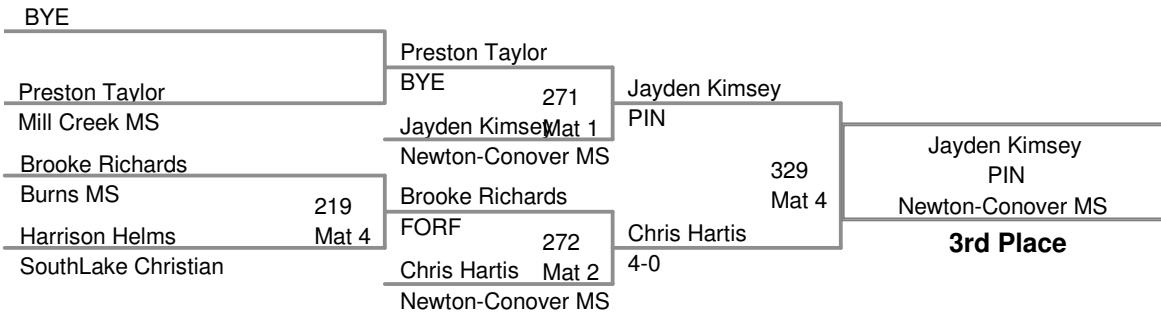

Little Indian Classic
Middle School

092B Lbs

100A Lbs

100B Lbs

**Little Indian Classic
Middle School**

108A Lbs

Little Indian Classic
Middle School

108B Lbs

**Little Indian Classic
Middle School**

108C Lbs

Little Indian Classic
Middle School

108D Lbs

Tyler Carter *West Wilkes MS*

BYE

Little Indian Classic
Middle School

115A Lbs