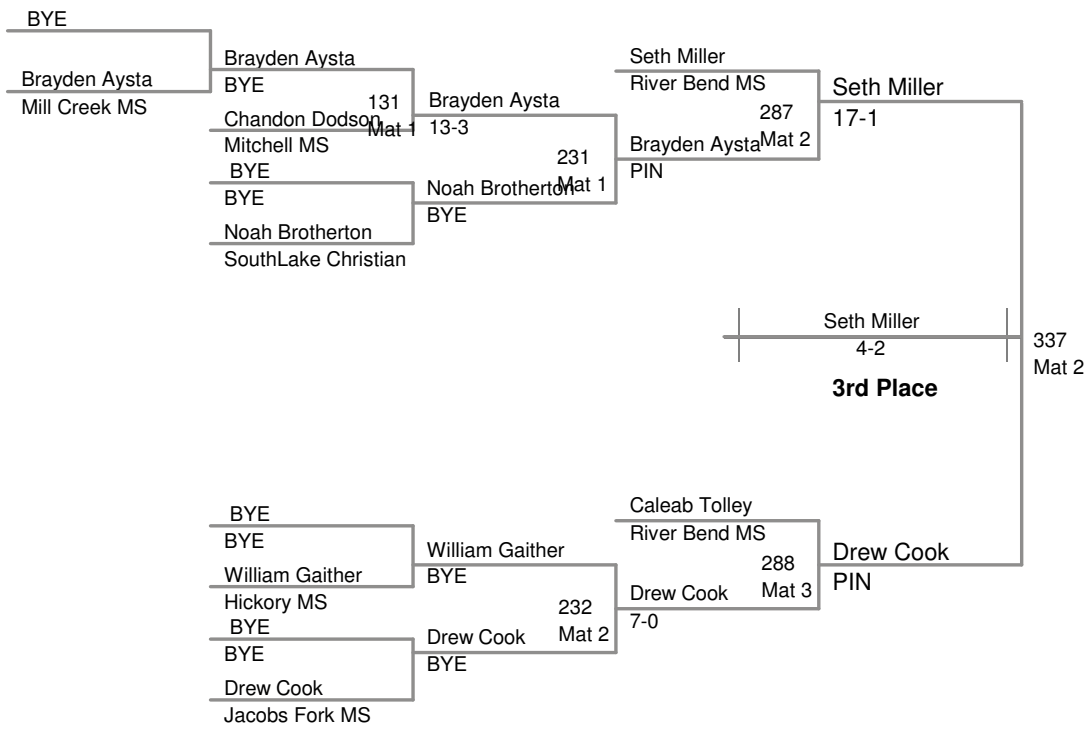

Little Indian Classic
Middle School

115B Lbs

**Little Indian Classic
Middle School**

122A Lbs

**Little Indian Classic
Middle School**

122B Lbs

128A Lbs

**Little Indian Classic
Middle School**

128B Lbs

**Little Indian Classic
Middle School**

134A Lbs

134B Lbs

Little Indian Classic
Middle School

140A Lbs

2nd Place

3rd Place