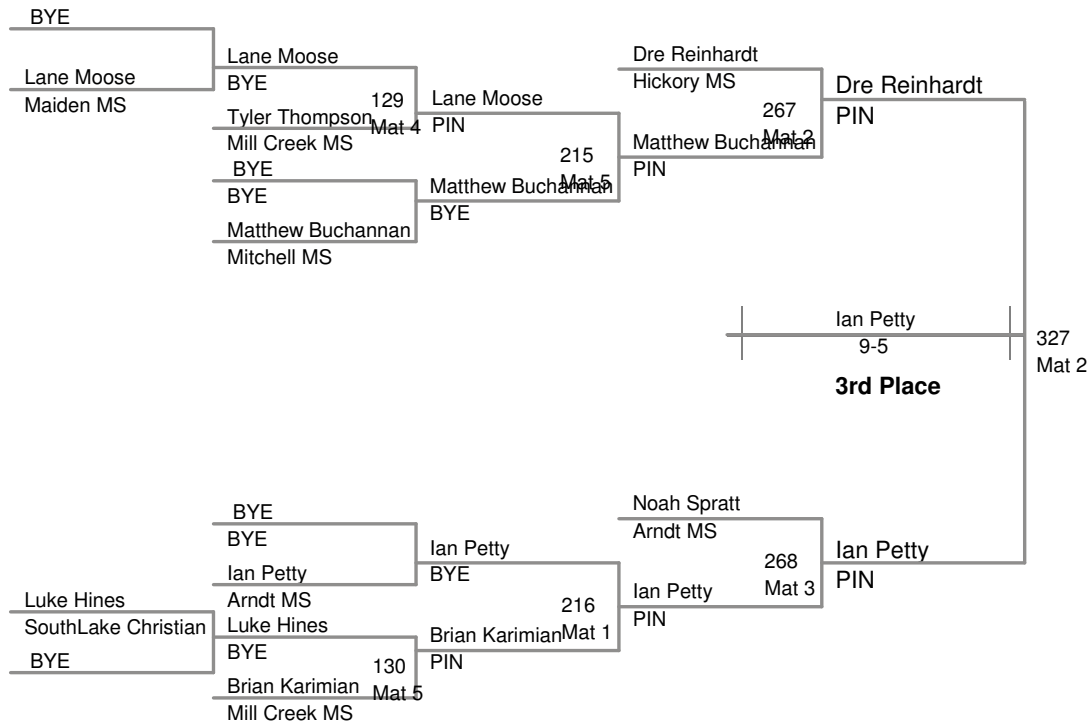

Little Indian Classic
Middle School

092B Lbs

100A Lbs

100B Lbs

**Little Indian Classic
Middle School**

108A Lbs

Little Indian Classic
Middle School

108B Lbs

**Little Indian Classic
Middle School**

108C Lbs

Little Indian Classic
Middle School

108D Lbs

Tyler Carter *West Wilkes MS*

BYE

Little Indian Classic
Middle School

115A Lbs