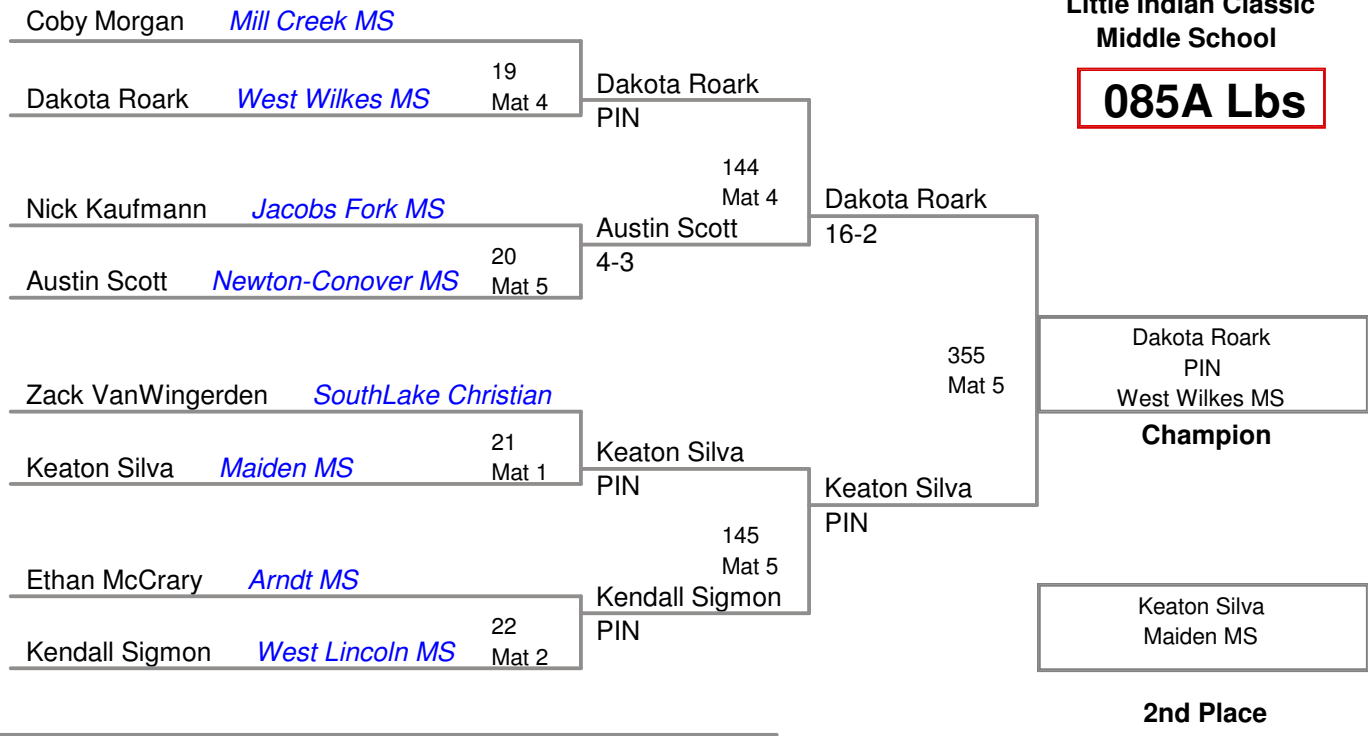

**Little Indian Classic
Middle School**

075A Lbs

**Little Indian Classic
Middle School**

085A Lbs

Little Indian Classic
Middle School

085B Lbs

Little Indian Classic
Middle School

092A Lbs

Little Indian Classic
Middle School

092B Lbs

100A Lbs

100B Lbs

**Little Indian Classic
Middle School**

108A Lbs

Little Indian Classic
Middle School

108B Lbs

**Little Indian Classic
Middle School**

108C Lbs

Little Indian Classic
Middle School

108D Lbs

Tyler Carter *West Wilkes MS*

BYE

Little Indian Classic
Middle School

115A Lbs