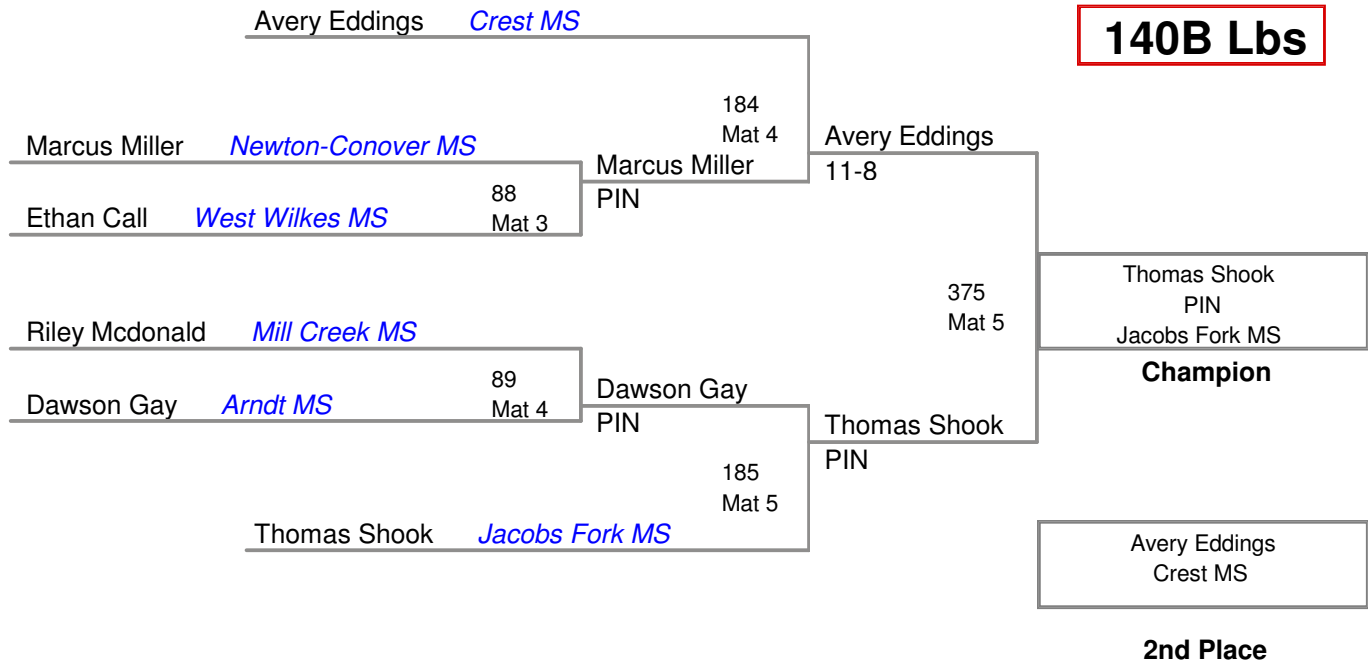

Little Indian Classic
Middle School

115B Lbs

**Little Indian Classic
Middle School**

122A Lbs

**Little Indian Classic
Middle School**

122B Lbs

128A Lbs

**Little Indian Classic
Middle School**

128B Lbs

**Little Indian Classic
Middle School**

134A Lbs

134B Lbs

Little Indian Classic
Middle School

140A Lbs

2nd Place

3rd Place

Little Indian Classic
Middle School

140B Lbs

Little Indian Classic
Middle School

147B Lbs

Little Indian Classic
Middle School

154A Lbs

**Little Indian Classic
Middle School**

154B Lbs