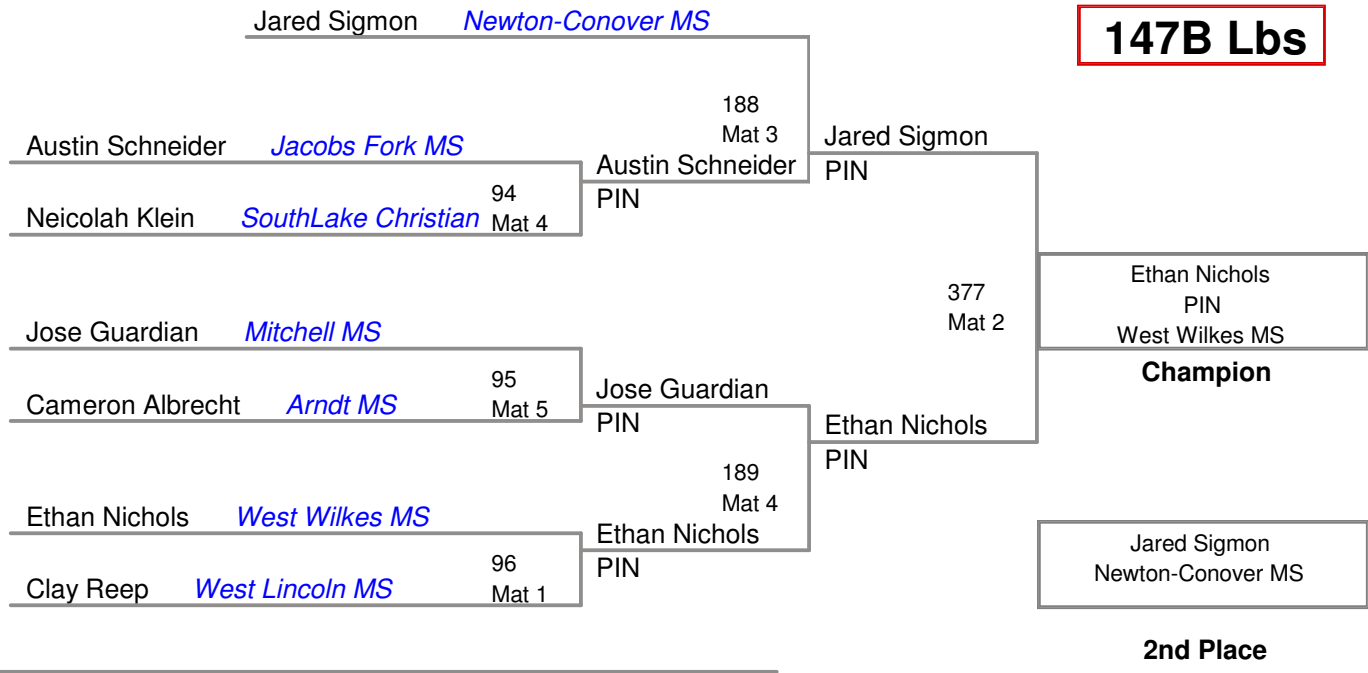

Little Indian Classic
Middle School

115B Lbs

**Little Indian Classic
Middle School**

122A Lbs

**Little Indian Classic
Middle School**

122B Lbs

128A Lbs

**Little Indian Classic
Middle School**

128B Lbs

**Little Indian Classic
Middle School**

134A Lbs

134B Lbs

Little Indian Classic
Middle School

140A Lbs

2nd Place

3rd Place

Little Indian Classic
Middle School

140B Lbs

Little Indian Classic
Middle School

147B Lbs

Little Indian Classic
Middle School

154A Lbs

**Little Indian Classic
Middle School**

154B Lbs

Little Indian Classic
Middle School

172A Lbs

Jeffery Phillips *West Lincoln MS*

2nd Place

BYE

3rd Place

Little Indian Classic
Middle School

172B Lbs