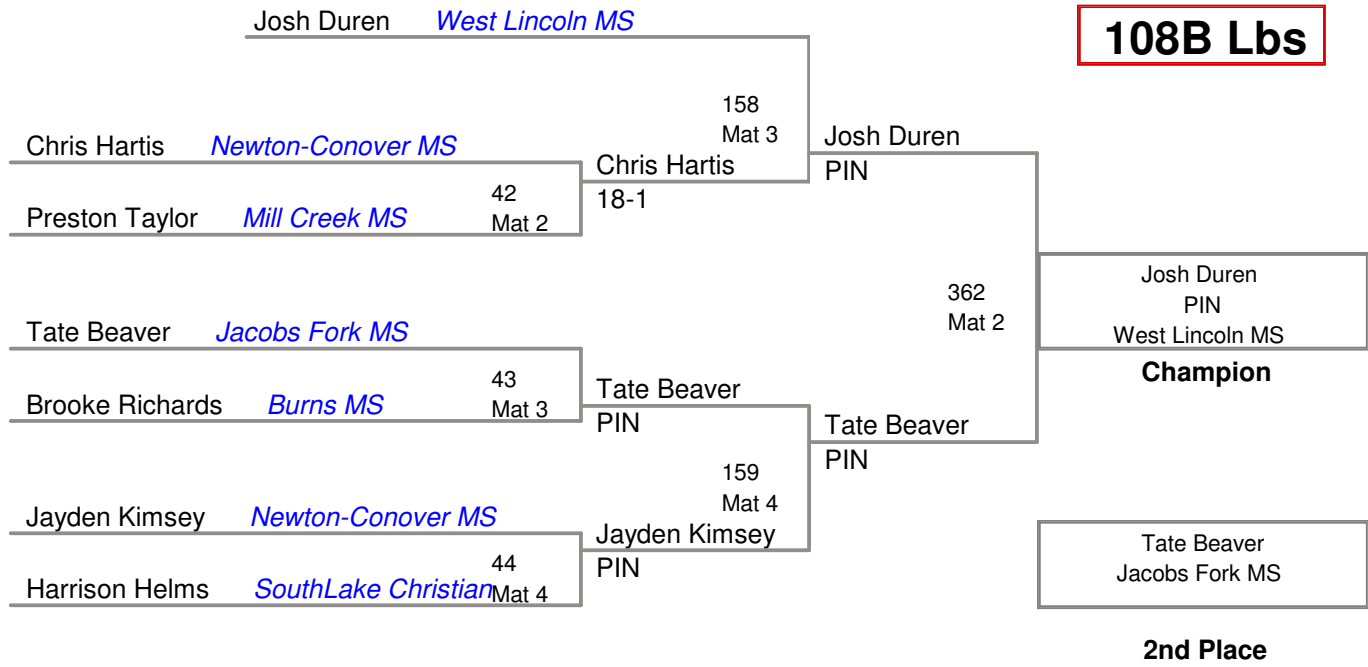

**Little Indian Classic
Middle School**

075A Lbs

**Little Indian Classic
Middle School**

085A Lbs

Little Indian Classic
Middle School

085B Lbs

Little Indian Classic
Middle School

092A Lbs

Little Indian Classic
Middle School

092B Lbs

100A Lbs

100B Lbs

**Little Indian Classic
Middle School**

108A Lbs

Little Indian Classic
Middle School

108B Lbs

**Little Indian Classic
Middle School**

108C Lbs

Little Indian Classic
Middle School

108D Lbs

Tyler Carter *West Wilkes MS*

BYE

Little Indian Classic
Middle School

115A Lbs

Little Indian Classic
Middle School

115B Lbs

**Little Indian Classic
Middle School**

122A Lbs

**Little Indian Classic
Middle School**

122B Lbs

128A Lbs

**Little Indian Classic
Middle School**