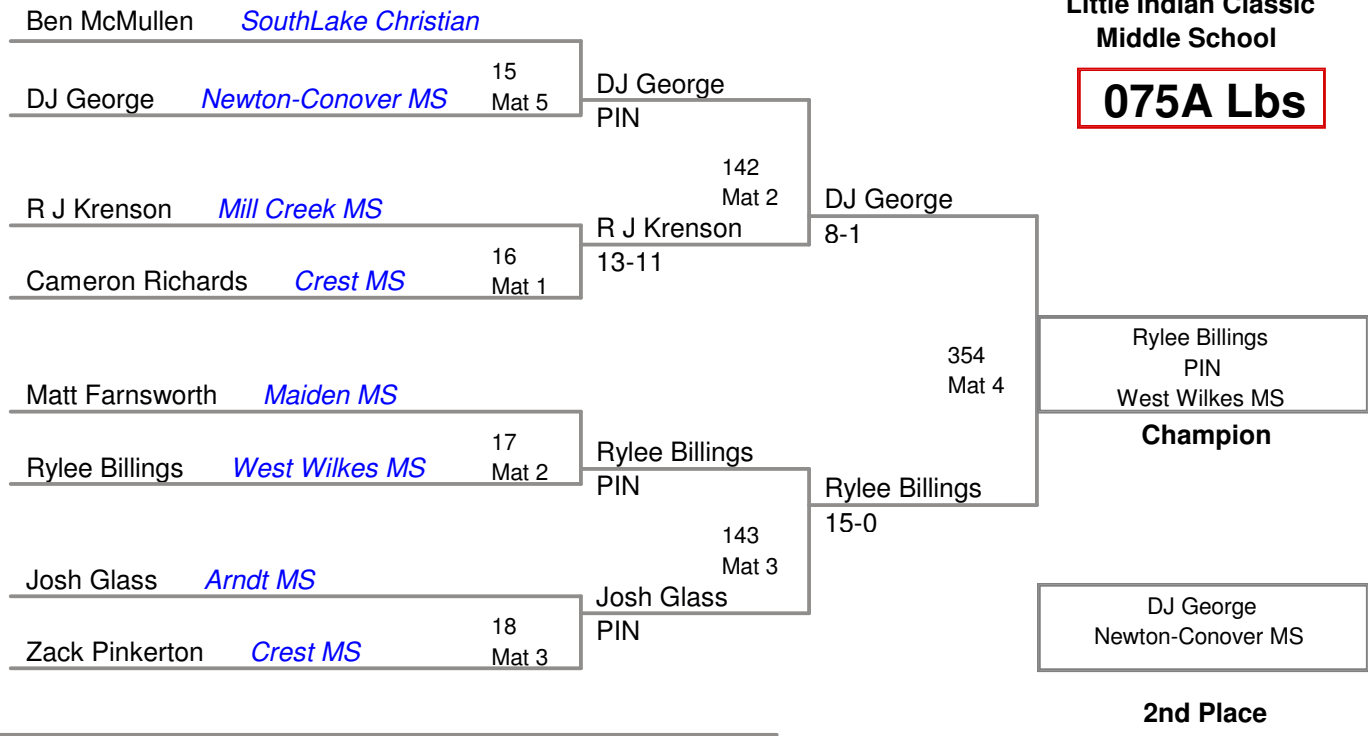

**Little Indian Classic
Middle School**

075A Lbs

**Little Indian Classic
Middle School**

085A Lbs

Little Indian Classic
Middle School

085B Lbs

Little Indian Classic
Middle School

092A Lbs

Little Indian Classic
Middle School

092B Lbs

100A Lbs

100B Lbs

**Little Indian Classic
Middle School**

108A Lbs

Little Indian Classic
Middle School

108B Lbs

**Little Indian Classic
Middle School**

108C Lbs

Little Indian Classic
Middle School

108D Lbs

Tyler Carter *West Wilkes MS*

BYE

Little Indian Classic
Middle School

115A Lbs