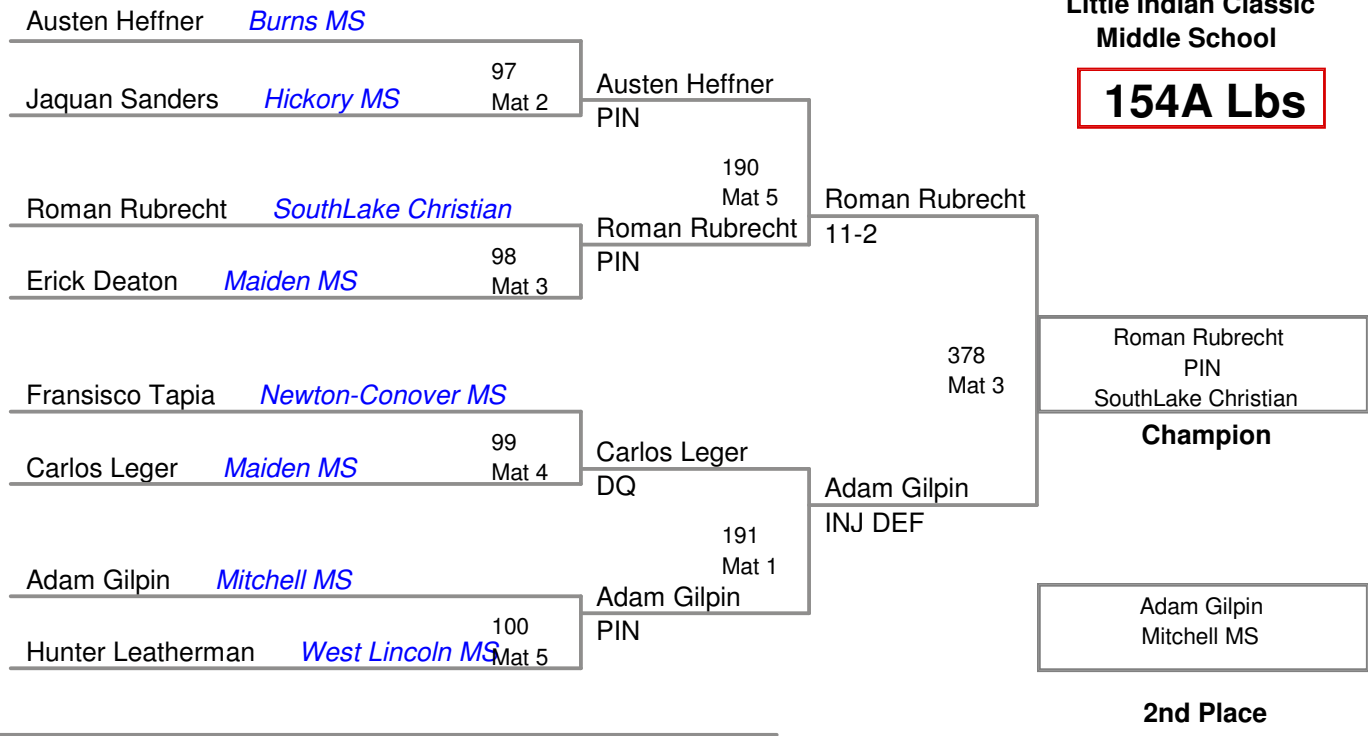

Little Indian Classic
Middle School

140B Lbs

Little Indian Classic
Middle School

147B Lbs

Little Indian Classic
Middle School

154A Lbs

**Little Indian Classic
Middle School**

154B Lbs

Little Indian Classic
Middle School

172A Lbs

Jeffery Phillips *West Lincoln MS*

2nd Place

BYE

3rd Place

Little Indian Classic
Middle School

172B Lbs