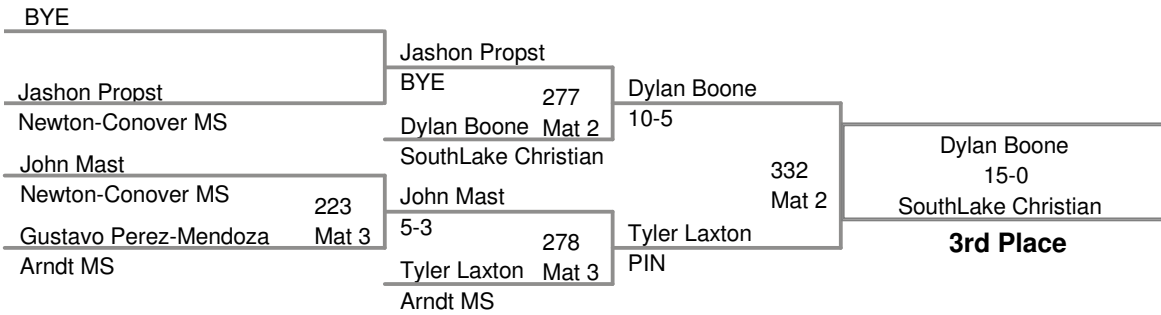

**Little Indian Classic
Middle School**

108C Lbs

Little Indian Classic
Middle School

108D Lbs

Tyler Carter *West Wilkes MS*

BYE

Little Indian Classic
Middle School

115A Lbs

Little Indian Classic
Middle School

115B Lbs

**Little Indian Classic
Middle School**

122A Lbs

**Little Indian Classic
Middle School**

122B Lbs

128A Lbs

**Little Indian Classic
Middle School**