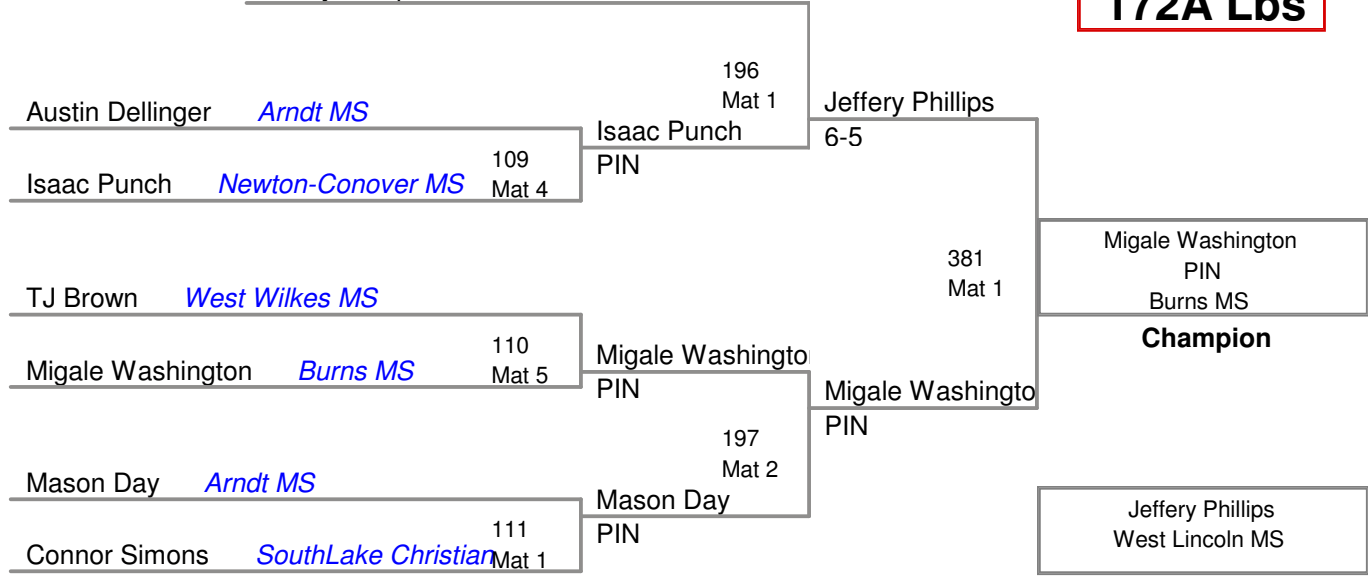

Little Indian Classic
Middle School

140B Lbs

Little Indian Classic
Middle School

147B Lbs

Little Indian Classic
Middle School

154A Lbs

**Little Indian Classic
Middle School**

154B Lbs

Little Indian Classic
Middle School

172A Lbs

Jeffery Phillips *West Lincoln MS*

2nd Place

BYE

3rd Place

Little Indian Classic
Middle School

172B Lbs