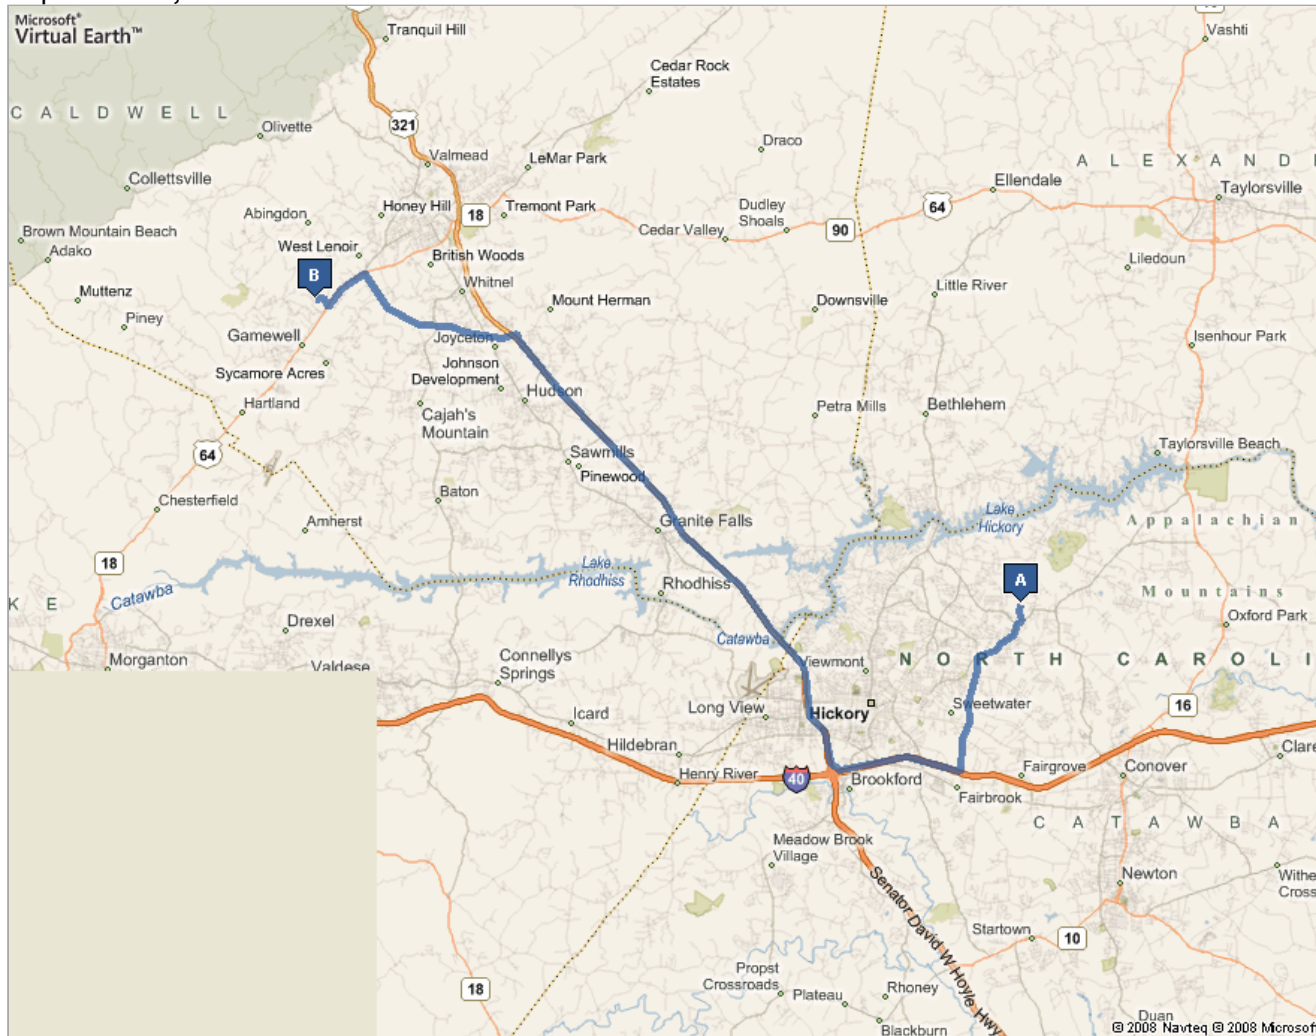

Live Search Maps

A: **3205 34th Street Dr NE, Hickory, NC 28601-7702**

B: **300 W Caldwell Dr, Lenoir, NC 28645-9672**

Trip: **29.3 mi, 40 min**

Driving Directions from  
St. Stephens High School to  
West Caldwell High School

**FREE!** Use **Live Search 411** to find movies, businesses & more: **800-CALL-411.**

	<b>3205 34th Street Dr NE, Hickory, NC 28601-7702</b>	<b>A-B: 29.3 mi</b> 40 min
	1. Depart <b>34th St Dr NE</b>	0.4 mi
	2. Turn <b>right</b> onto <b>NC-1453 / Springs Rd NE</b>	1.6 mi
	3. Turn <b>left</b> onto <b>McDonald Pkwy NE</b>	2.1 mi
	4. Keep <b>straight</b> onto <b>McDonald Pkwy SE</b>	0.9 mi
	5. Take ramp <b>right</b> and follow signs for <b>I-40 West</b>	2.9 mi
	6. At exit <b>123A-B</b> , take ramp <b>right</b> for <b>US-321 North</b> toward <b>Hickory / Lenoir</b> <i>Pass MURPHY USA in 5.8 mi</i>	<b>14.5 mi</b> 19 min
	7. Take ramp <b>right</b> toward <b>Morgantown</b>	0.7 mi
	8. Keep <b>straight</b> onto <b>Southwest Blvd</b>	4.2 mi
	9. Turn <b>left</b> onto <b>US-64 / Morganton Blvd SW</b>	1.4 mi
	10. Turn <b>right</b> onto <b>Beecher Anderson Rd</b>	0.1 mi
	11. Bear <b>left</b> onto <b>W Caldwell Dr</b>	0.4 mi
	12. Arrive at <b>300 W Caldwell Dr, Lenoir, NC 28645-9672</b> <i>The last intersection is Beecher Anderson Rd</i>	

These directions are subject to the Microsoft® Live Search Terms of Use and for informational purposes only. No guarantee is made regarding their completeness or accuracy. Construction projects, traffic, or other events may cause actual conditions to differ from these results. Map and traffic data © 2008 NAVTEQ™, AND™.

Trip: 29.3 mi, 40 min

This map is based on the map view in the browser window when you clicked Print.

A: 3205 34th Street Dr NE, Hickory, NC 28601-...

B: 300 W Caldwell Dr, Lenoir, NC 28645-9672