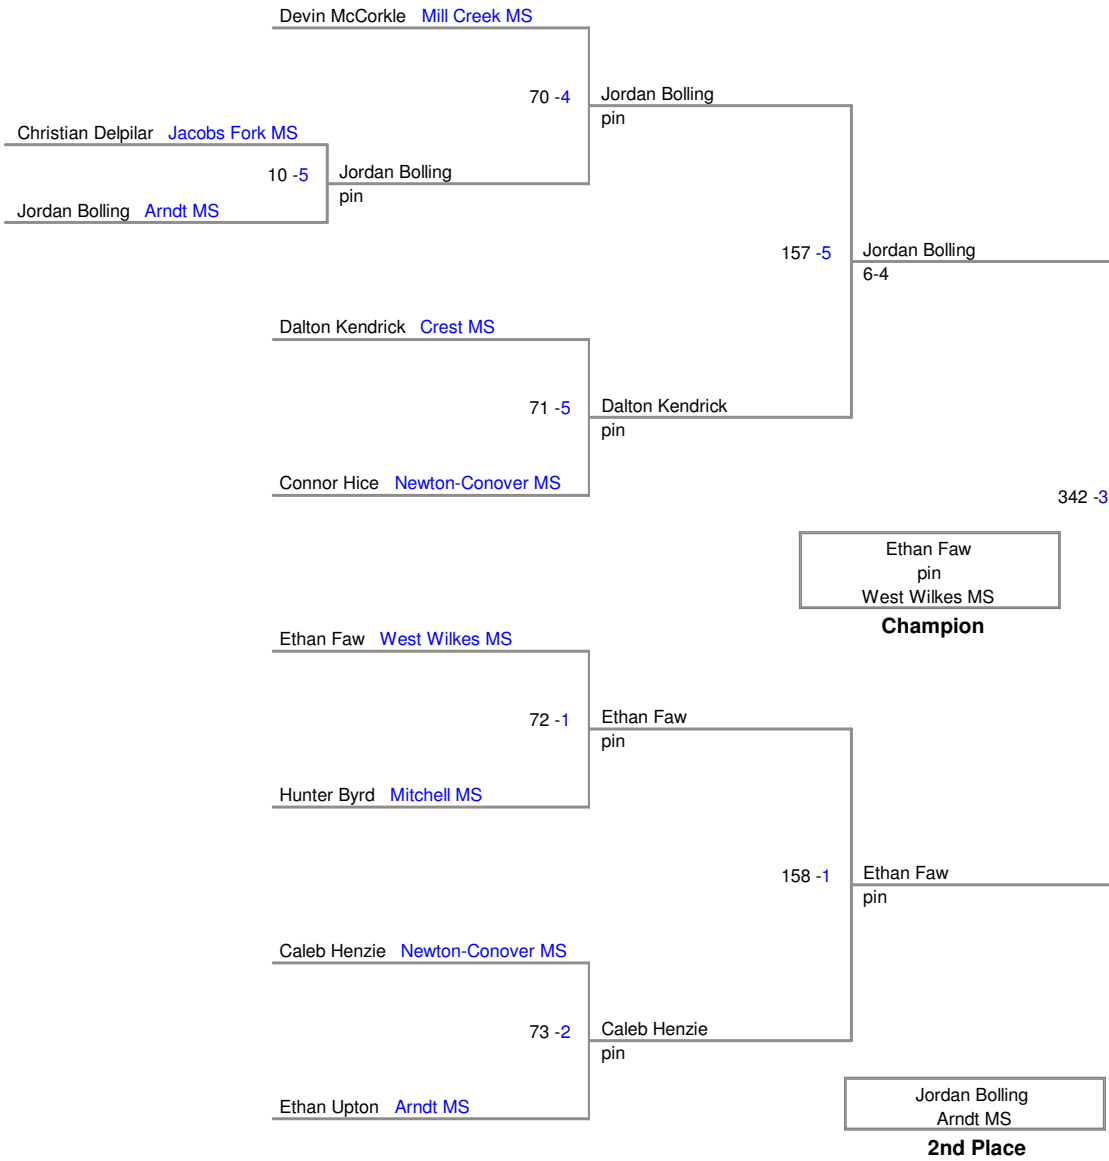

Little Indian Classic
26th Annual

128B Lbs

134A Lbs

134B Lbs

Little Indian Classic
26th Annual

140A Lbs

Little Indian Classic
26th Annual

140B Lbs

Little Indian Classic
26th Annual

147A Lbs

Little Indian Classic
26th Annual

147B Lbs

Little Indian Classic
26th Annual

154A Lbs

154B Lbs

Little Indian Classic
26th Annual