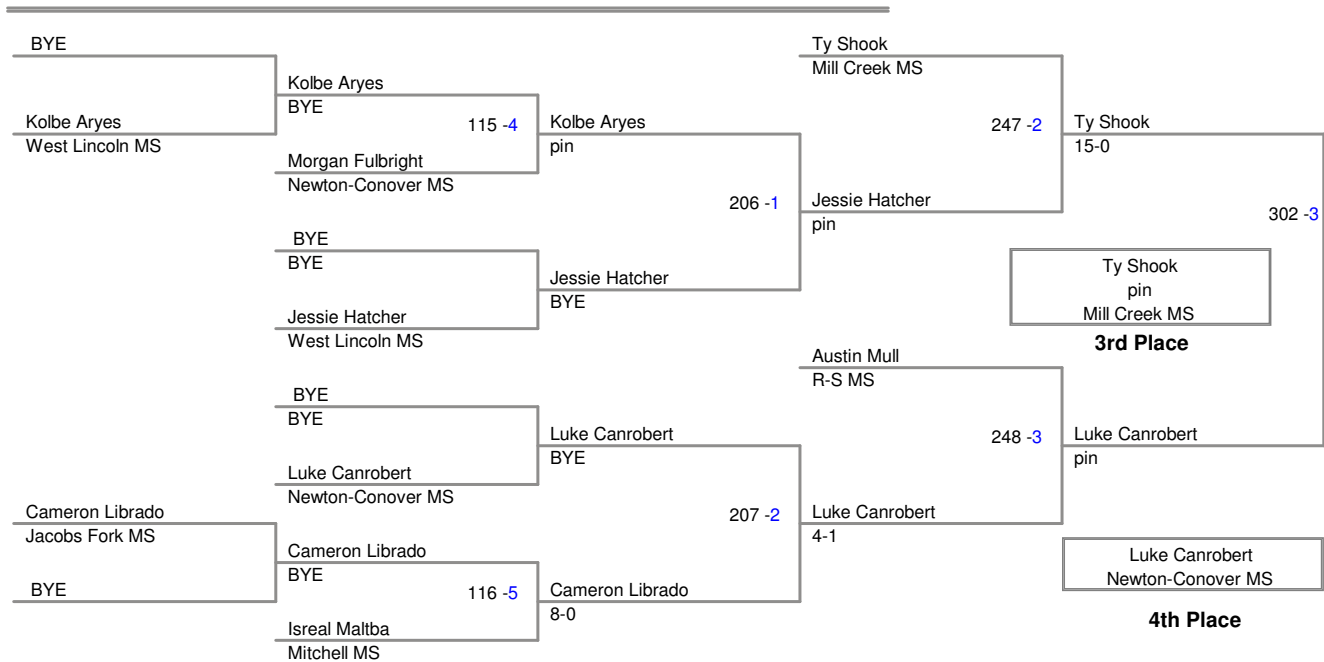

Little Indian Classic
26th Annual

108C Lbs

115A Lbs

115B Lbs

122A Lbs

122B Lbs

Little Indian Classic
26th Annual

128A Lbs

Little Indian Classic
26th Annual

128B Lbs

134A Lbs

134B Lbs

Little Indian Classic
26th Annual

140A Lbs

Little Indian Classic
26th Annual

140B Lbs