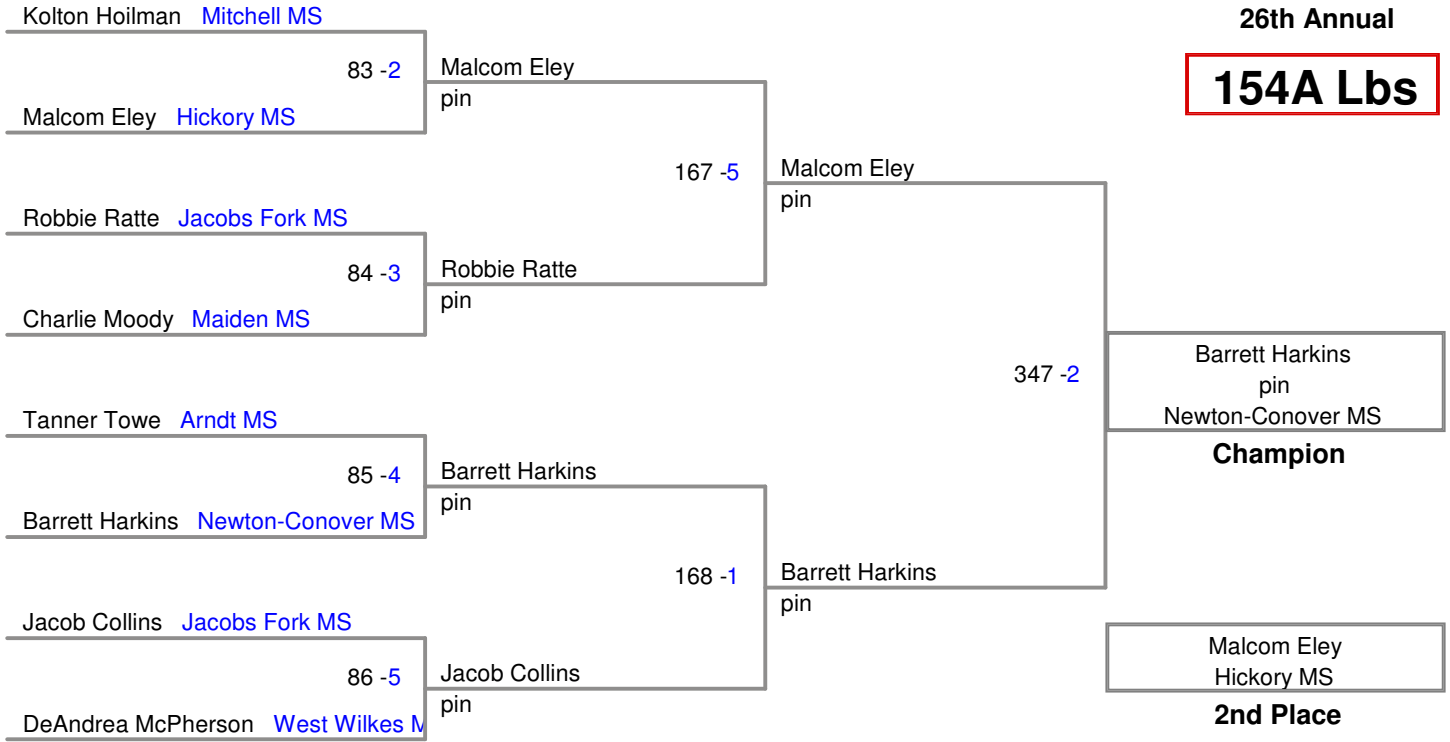

Little Indian Classic
26th Annual

147A Lbs

Little Indian Classic
26th Annual

147B Lbs

Little Indian Classic
26th Annual

154A Lbs

154B Lbs

Little Indian Classic
26th Annual

162A Lbs

Little Indian Classic
26th Annual

162B Lbs

Little Indian Classic
26th Annual

172A Lbs

Little Indian Classic
26th Annual

172B Lbs

Little Indian Classic
26th Annual