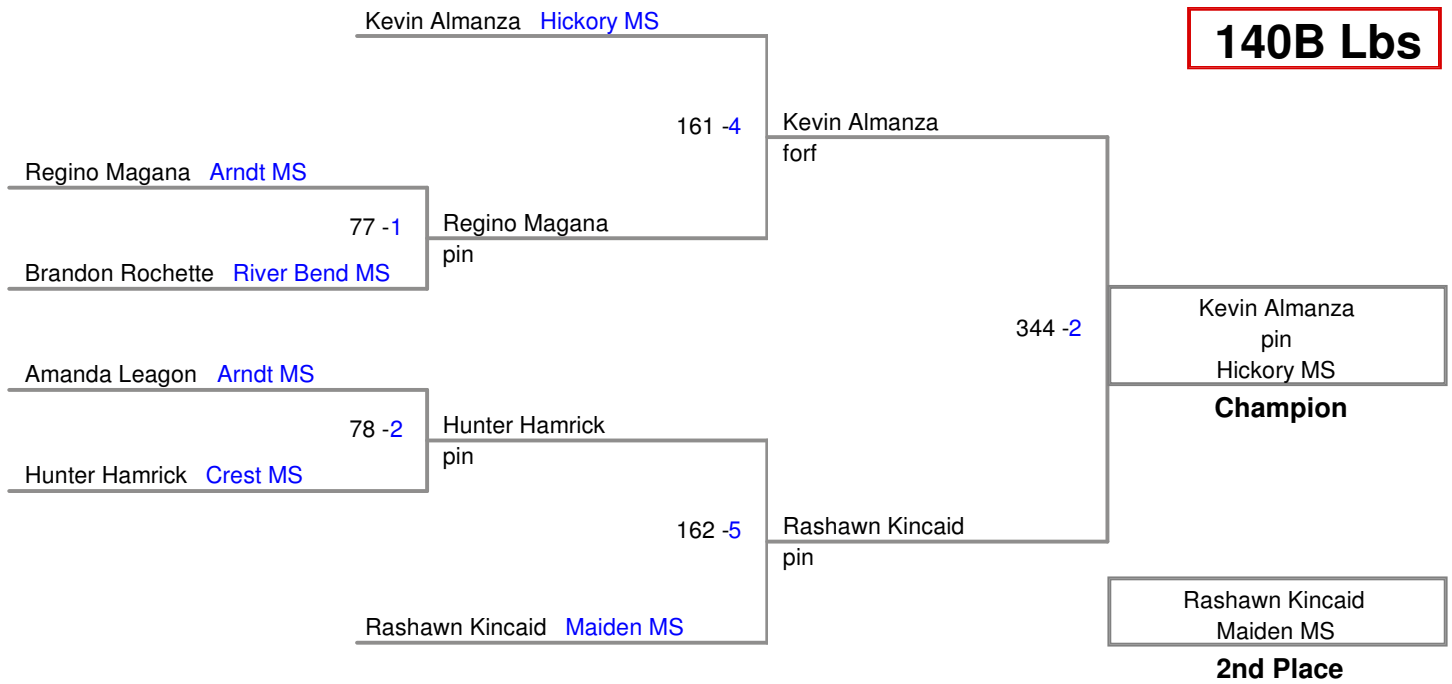

Little Indian Classic
26th Annual

108C Lbs

115A Lbs

115B Lbs

122A Lbs

122B Lbs

Little Indian Classic
26th Annual

128A Lbs

Little Indian Classic
26th Annual

128B Lbs

134A Lbs

134B Lbs

Little Indian Classic
26th Annual

140A Lbs

Little Indian Classic
26th Annual

140B Lbs

Little Indian Classic
26th Annual

147A Lbs

Little Indian Classic
26th Annual

147B Lbs

Little Indian Classic
26th Annual

154A Lbs

154B Lbs

Little Indian Classic
26th Annual