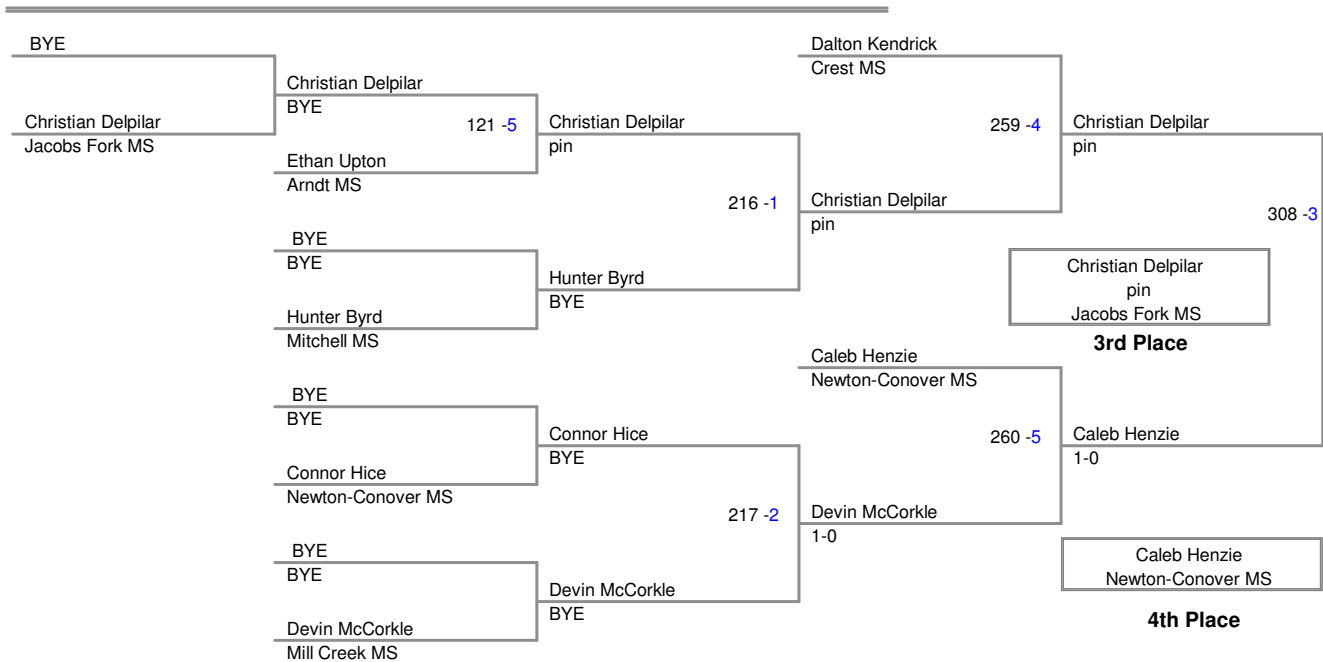

Little Indian Classic
26th Annual

128B Lbs

134A Lbs

134B Lbs

Little Indian Classic
26th Annual

140A Lbs

Little Indian Classic
26th Annual

140B Lbs

Little Indian Classic
26th Annual

147A Lbs

Little Indian Classic
26th Annual

147B Lbs

Little Indian Classic
26th Annual

154A Lbs

154B Lbs

Little Indian Classic
26th Annual