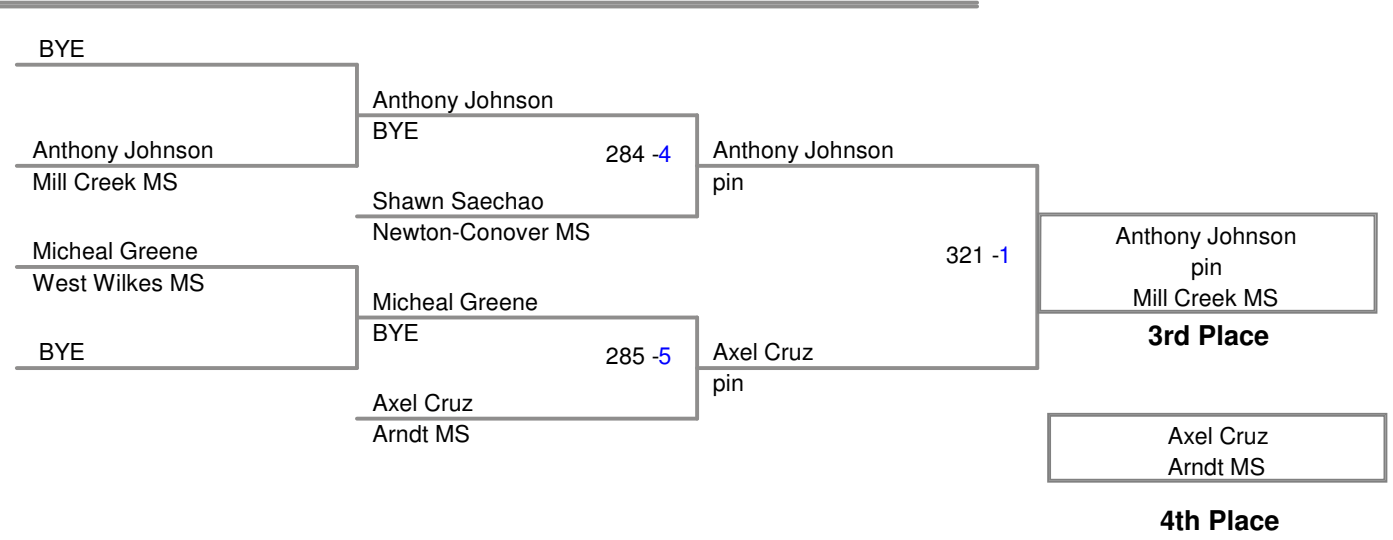

162A Lbs

Little Indian Classic
26th Annual

162B Lbs

Little Indian Classic
26th Annual

172A Lbs

Little Indian Classic
26th Annual

172B Lbs

Little Indian Classic
26th Annual

184A Lbs

Little Indian Classic
26th Annual

184B Lbs

Little Indian Classic
26th Annual

197A Lbs

Little Indian Classic
26th Annual

222A Lbs

Little Indian Classic
26th Annual