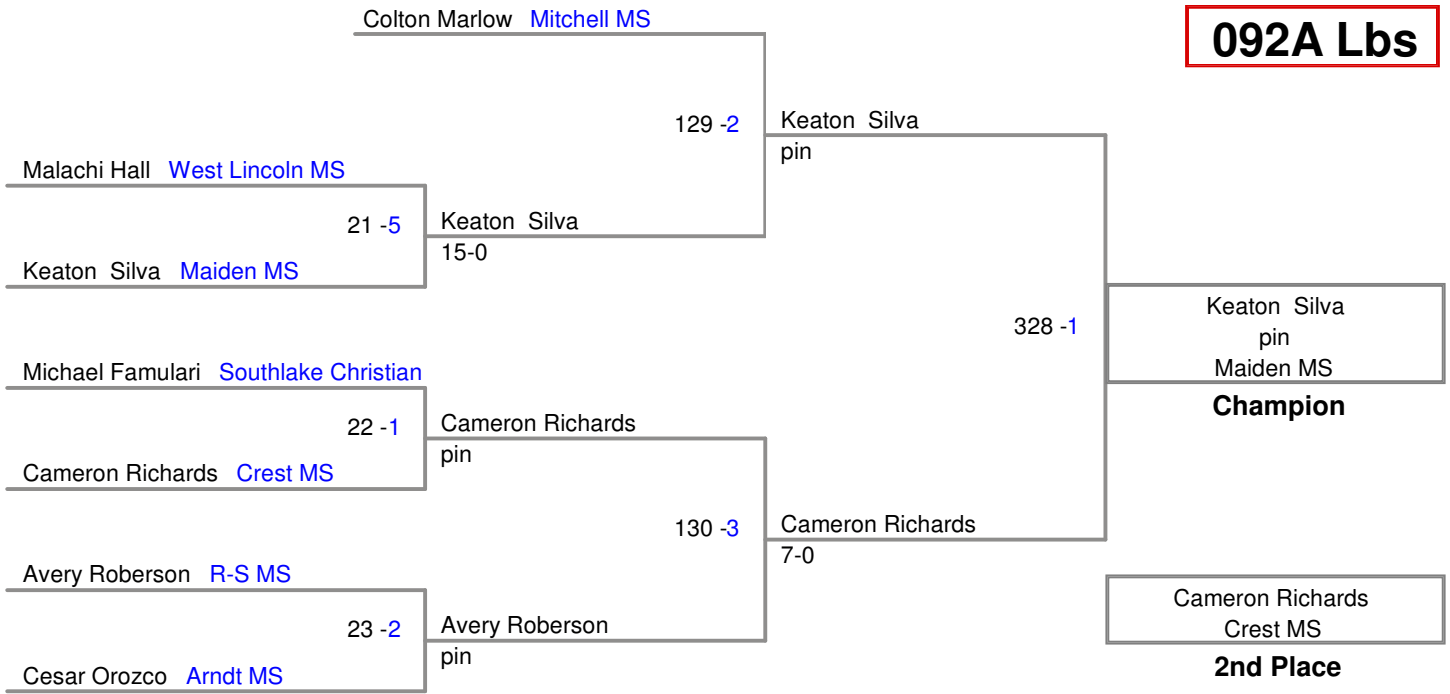

Little Indian Classic
26th Annual

075A Lbs

085A Lbs

085B Lbs

Little Indian Classic
26th Annual

092A Lbs

Little Indian Classic
26th Annual

092B Lbs

Little Indian Classic
26th Annual

100A Lbs

Little Indian Classic
26th Annual

100B Lbs

Little Indian Classic
26th Annual

108A Lbs

Little Indian Classic
26th Annual

108B Lbs

Little Indian Classic
26th Annual

108C Lbs

115A Lbs

115B Lbs

122A Lbs

122B Lbs

Little Indian Classic
26th Annual

128A Lbs

222B Lbs

Little Indian Classic
26th Annual

252A Lbs