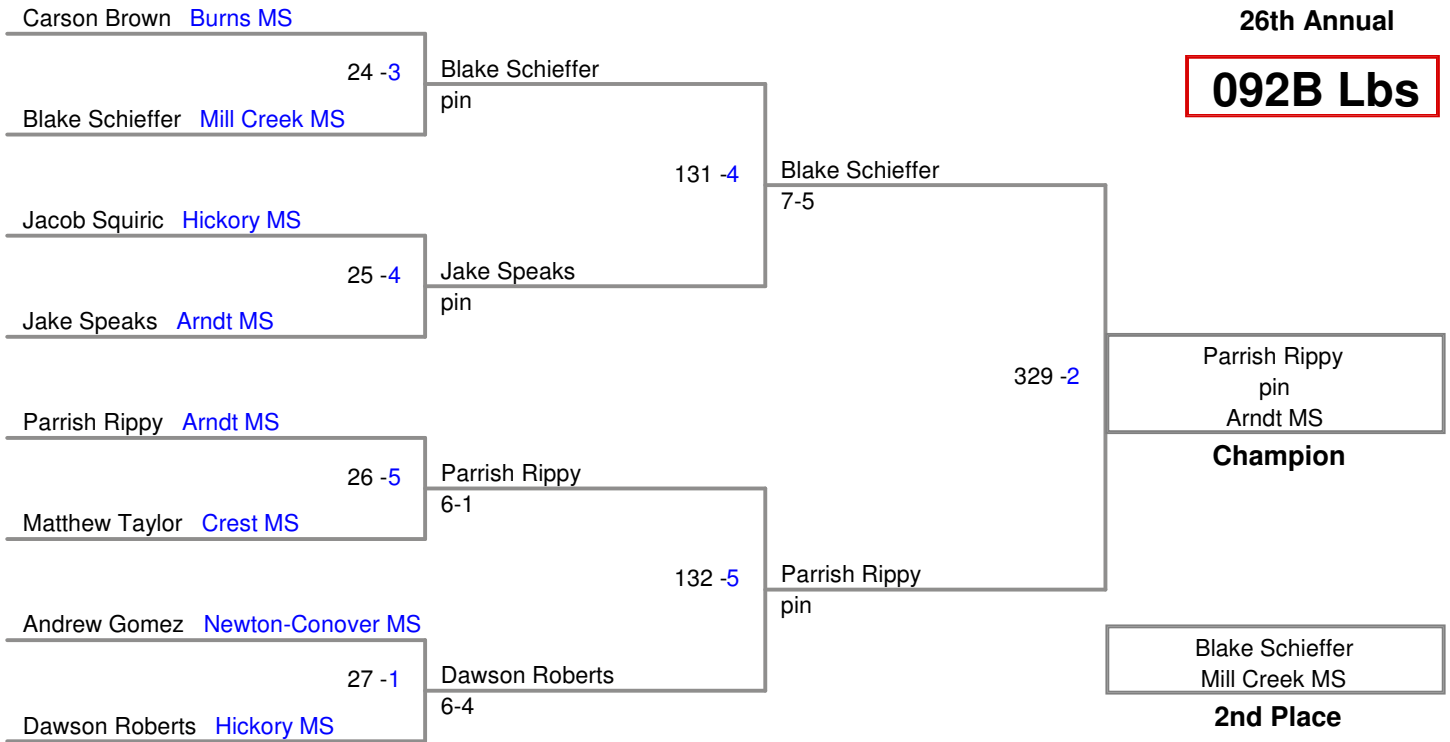

Little Indian Classic
26th Annual

075A Lbs

085A Lbs

085B Lbs

Little Indian Classic
26th Annual

092A Lbs

Little Indian Classic
26th Annual

092B Lbs

Little Indian Classic
26th Annual

100A Lbs

Little Indian Classic
26th Annual

100B Lbs

Little Indian Classic
26th Annual

108A Lbs

Little Indian Classic
26th Annual

108B Lbs

Little Indian Classic
26th Annual

108C Lbs

115A Lbs

115B Lbs

122A Lbs

122B Lbs

Little Indian Classic
26th Annual

128A Lbs

222B Lbs

Little Indian Classic
26th Annual

252A Lbs