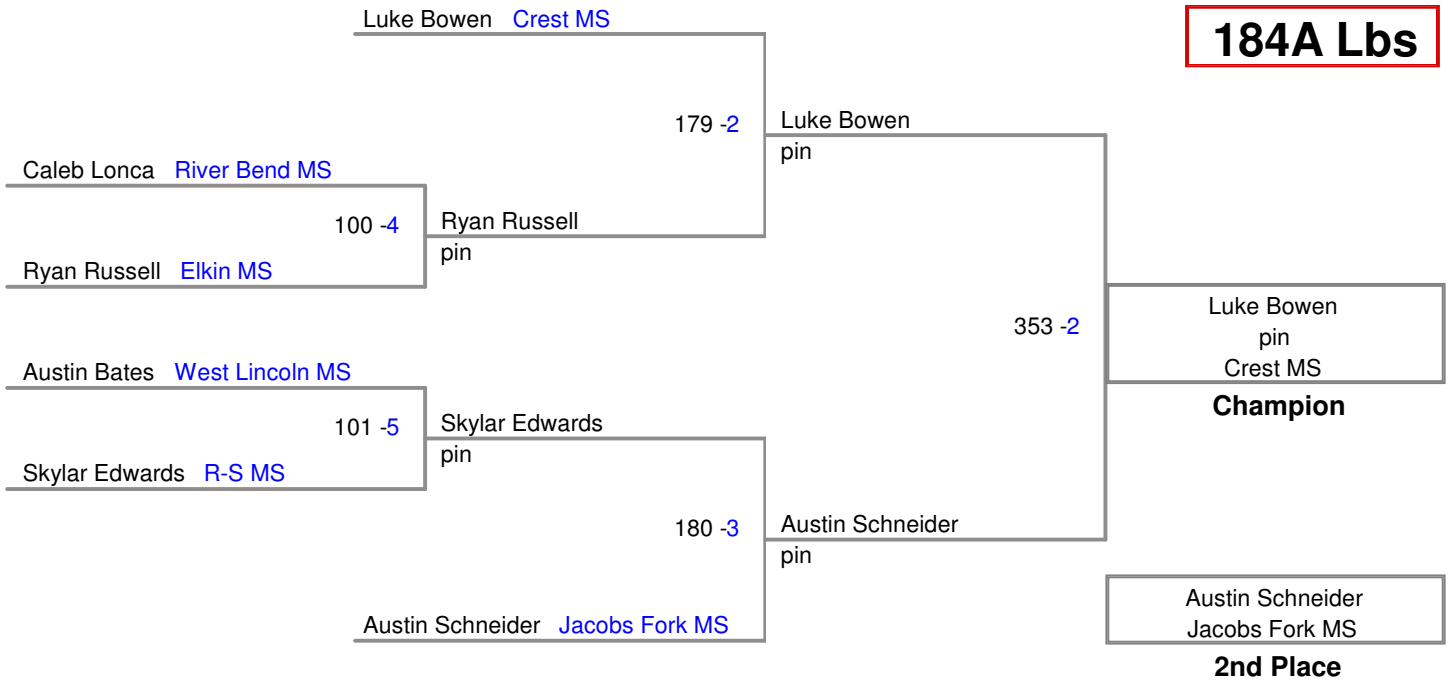

Little Indian Classic
26th Annual

147A Lbs

Little Indian Classic
26th Annual

147B Lbs

Little Indian Classic
26th Annual

154A Lbs

154B Lbs

Little Indian Classic
26th Annual

162A Lbs

Little Indian Classic
26th Annual

162B Lbs

Little Indian Classic
26th Annual

172A Lbs

Little Indian Classic
26th Annual

172B Lbs

Little Indian Classic
26th Annual

184A Lbs

Little Indian Classic
26th Annual

184B Lbs

Little Indian Classic
26th Annual

197A Lbs

Little Indian Classic
26th Annual

222A Lbs

Little Indian Classic
26th Annual