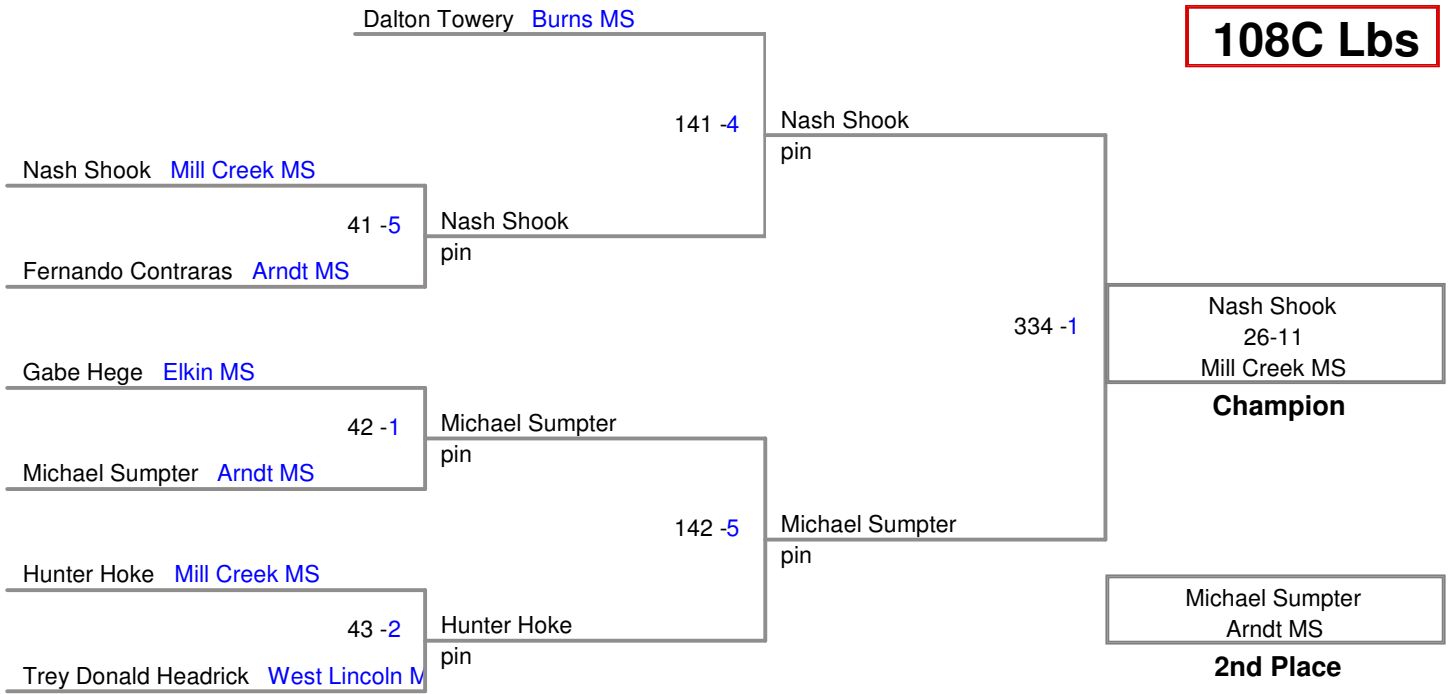

Little Indian Classic
26th Annual

075A Lbs

085A Lbs

085B Lbs

Little Indian Classic
26th Annual

092A Lbs

Little Indian Classic
26th Annual

092B Lbs

Little Indian Classic
26th Annual

100A Lbs

Little Indian Classic
26th Annual

100B Lbs

Little Indian Classic
26th Annual

108A Lbs

Little Indian Classic
26th Annual

108B Lbs

Little Indian Classic
26th Annual

108C Lbs

115A Lbs

115B Lbs

122A Lbs

122B Lbs

Little Indian Classic
26th Annual

128A Lbs

Little Indian Classic
26th Annual

128B Lbs

134A Lbs

134B Lbs

Little Indian Classic
26th Annual

140A Lbs

Little Indian Classic
26th Annual

140B Lbs