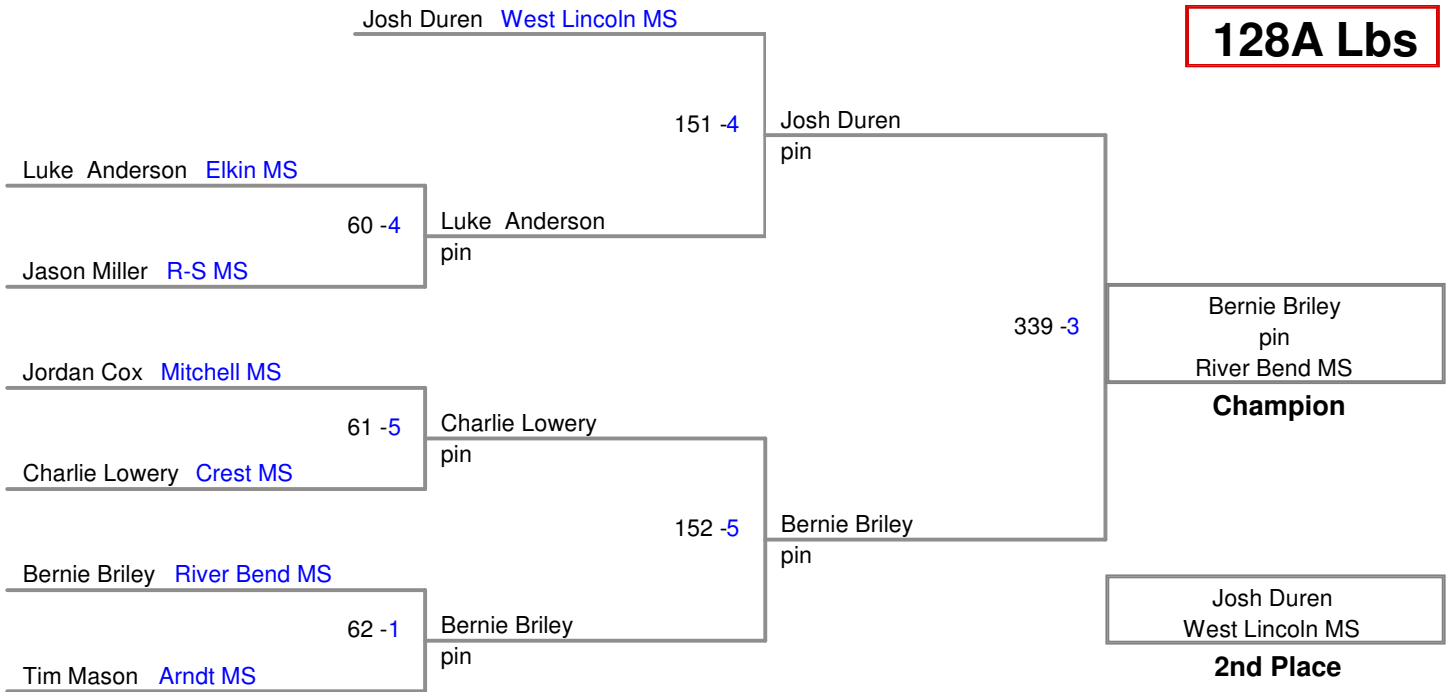

Little Indian Classic
26th Annual

100A Lbs

Little Indian Classic
26th Annual

100B Lbs

Little Indian Classic
26th Annual

108A Lbs

Little Indian Classic
26th Annual

108B Lbs

Little Indian Classic
26th Annual

108C Lbs

115A Lbs

115B Lbs

122A Lbs

122B Lbs

Little Indian Classic
26th Annual

128A Lbs

Little Indian Classic
26th Annual

128B Lbs

134A Lbs

134B Lbs

Little Indian Classic
26th Annual

140A Lbs

Little Indian Classic
26th Annual

140B Lbs