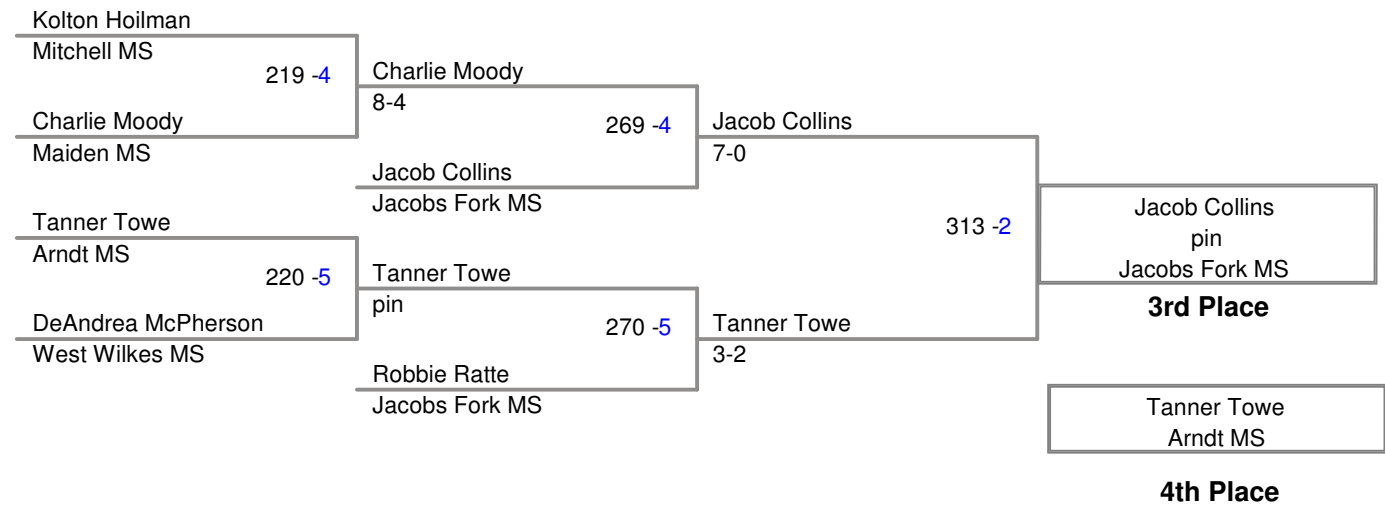

Little Indian Classic
26th Annual

128B Lbs

134A Lbs

134B Lbs

Little Indian Classic
26th Annual

140A Lbs

Little Indian Classic
26th Annual

140B Lbs

Little Indian Classic
26th Annual

147A Lbs

Little Indian Classic
26th Annual

147B Lbs

Little Indian Classic
26th Annual

154A Lbs

154B Lbs

Little Indian Classic
26th Annual

162A Lbs

Little Indian Classic
26th Annual

162B Lbs

Little Indian Classic
26th Annual

172A Lbs

Little Indian Classic
26th Annual

172B Lbs

Little Indian Classic
26th Annual