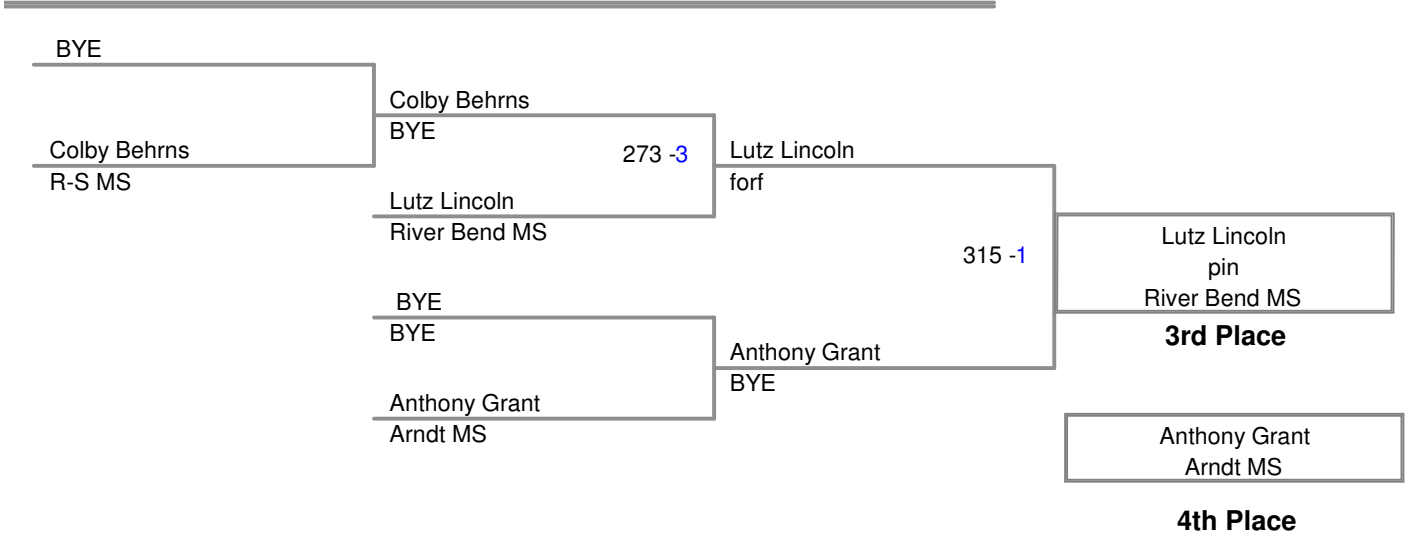

Little Indian Classic
26th Annual

147A Lbs

Little Indian Classic
26th Annual

147B Lbs

Little Indian Classic
26th Annual

154A Lbs

154B Lbs

Little Indian Classic
26th Annual

162A Lbs

Little Indian Classic
26th Annual

162B Lbs

Little Indian Classic
26th Annual

172A Lbs

Little Indian Classic
26th Annual

172B Lbs

Little Indian Classic
26th Annual