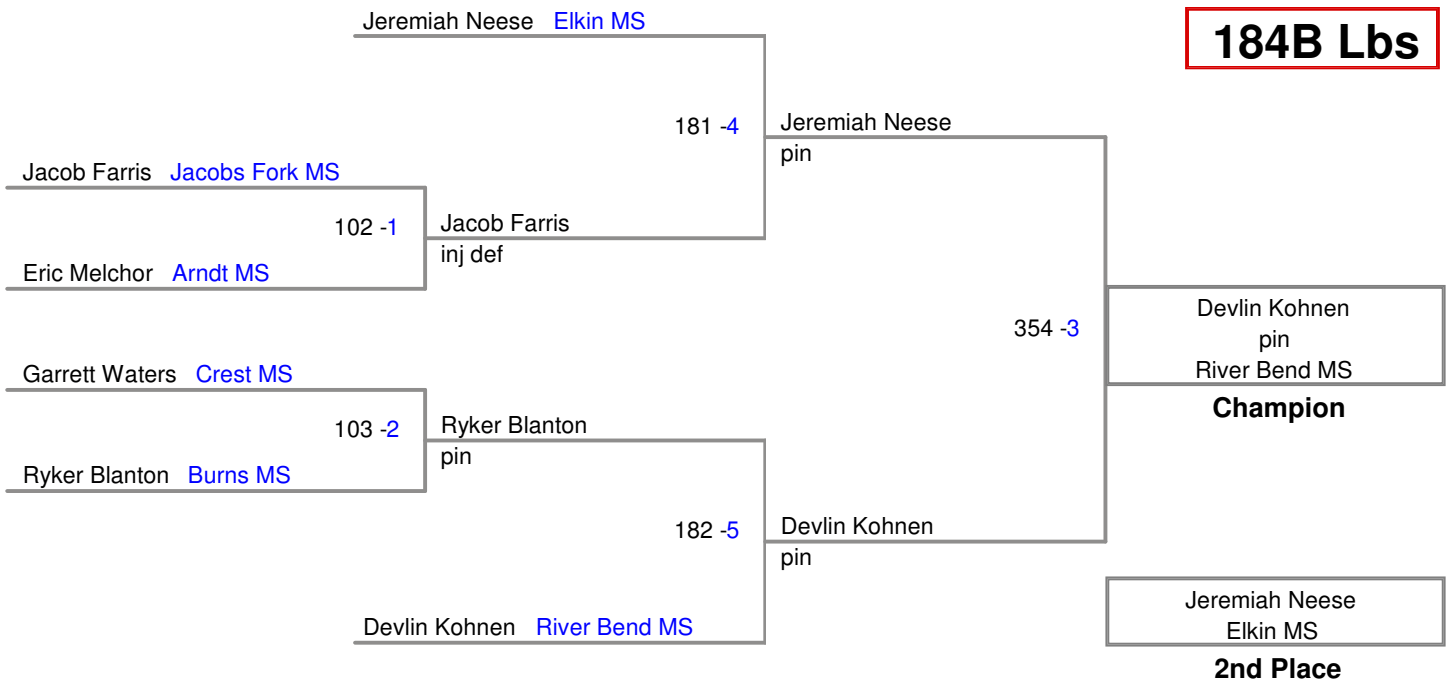

Little Indian Classic
26th Annual

147A Lbs

Little Indian Classic
26th Annual

147B Lbs

Little Indian Classic
26th Annual

154A Lbs

154B Lbs

Little Indian Classic
26th Annual

162A Lbs

Little Indian Classic
26th Annual

162B Lbs

Little Indian Classic
26th Annual

172A Lbs

Little Indian Classic
26th Annual

172B Lbs

Little Indian Classic
26th Annual

184A Lbs

Little Indian Classic
26th Annual

184B Lbs

Little Indian Classic
26th Annual

197A Lbs

Little Indian Classic
26th Annual

222A Lbs

Little Indian Classic
26th Annual