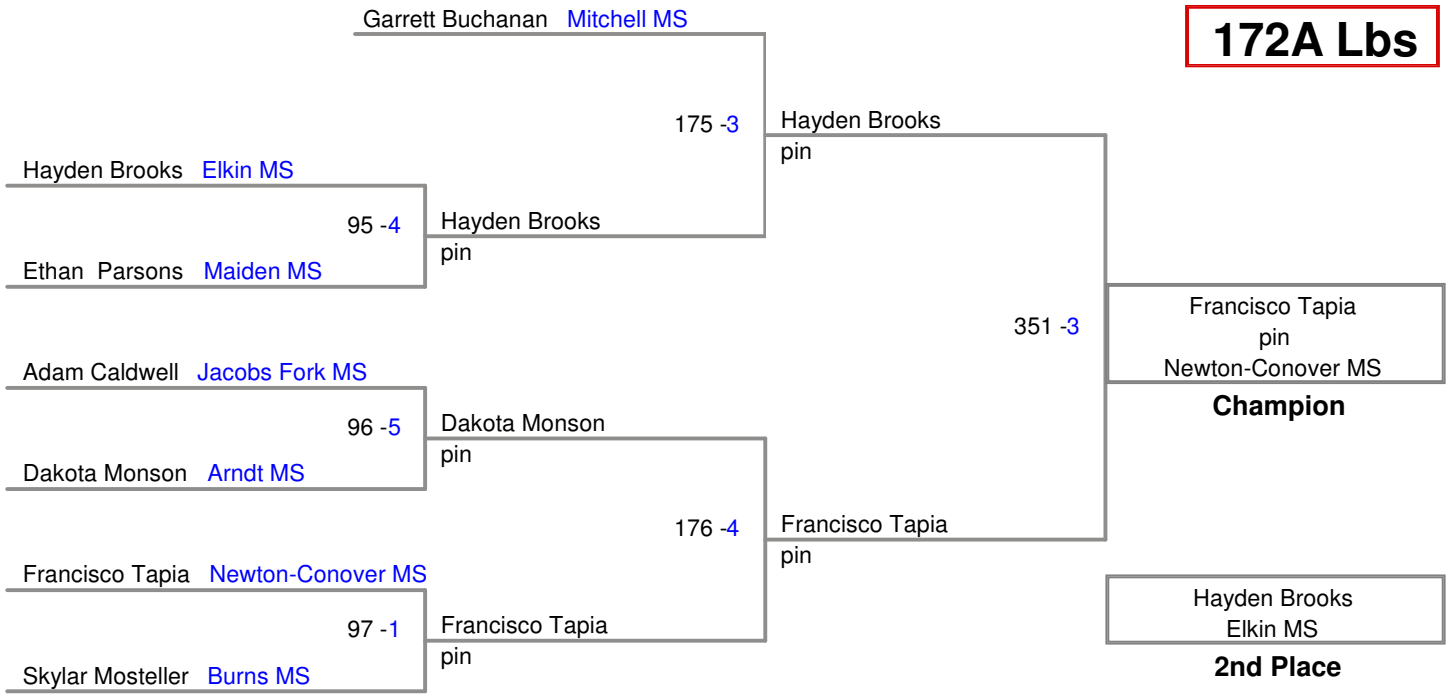

162A Lbs

Little Indian Classic
26th Annual

162B Lbs

Little Indian Classic
26th Annual

172A Lbs

Little Indian Classic
26th Annual

172B Lbs

Little Indian Classic
26th Annual

184A Lbs

Little Indian Classic
26th Annual

184B Lbs

Little Indian Classic
26th Annual

197A Lbs

Little Indian Classic
26th Annual

222A Lbs

Little Indian Classic
26th Annual