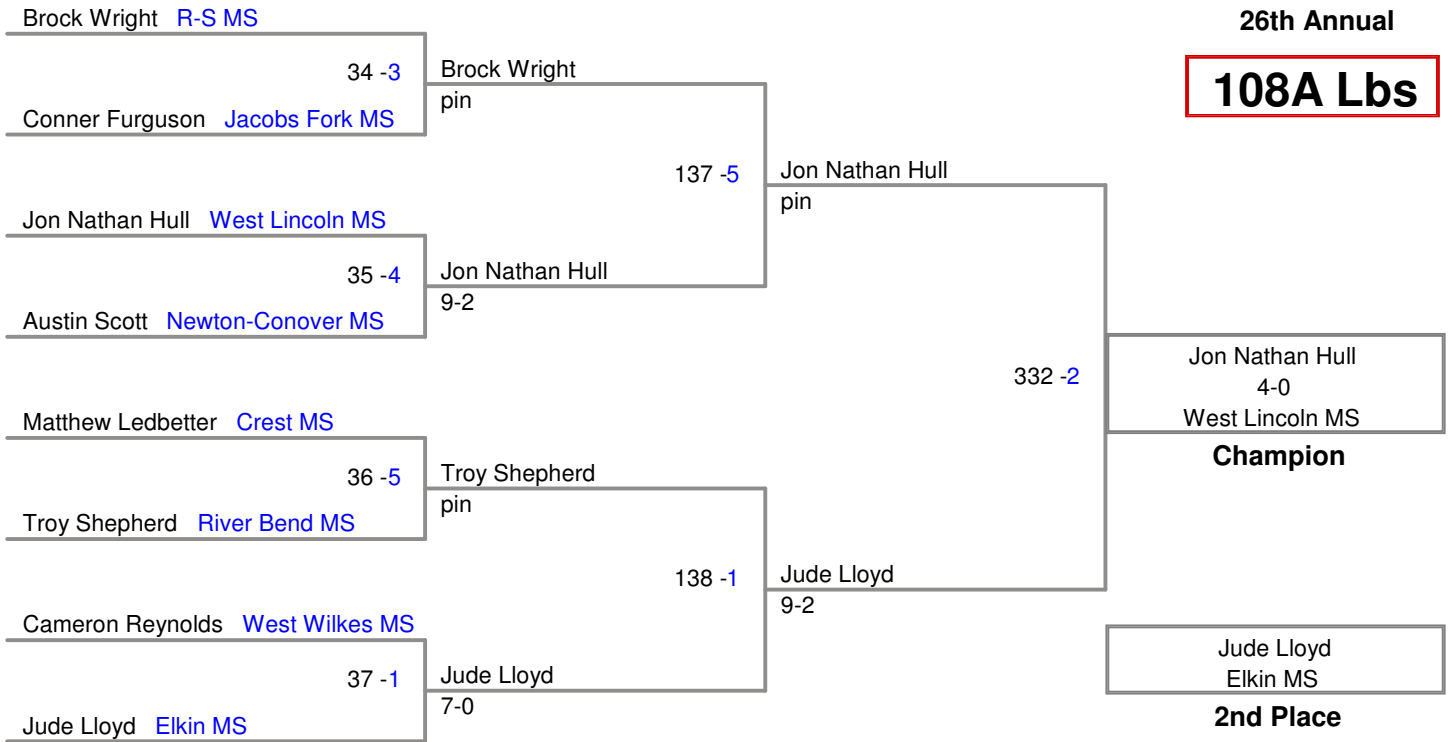

Little Indian Classic
26th Annual

100A Lbs

Little Indian Classic
26th Annual

100B Lbs

Little Indian Classic
26th Annual

108A Lbs

Little Indian Classic
26th Annual

108B Lbs

Little Indian Classic
26th Annual

108C Lbs

115A Lbs

115B Lbs

122A Lbs

122B Lbs

Little Indian Classic
26th Annual

128A Lbs