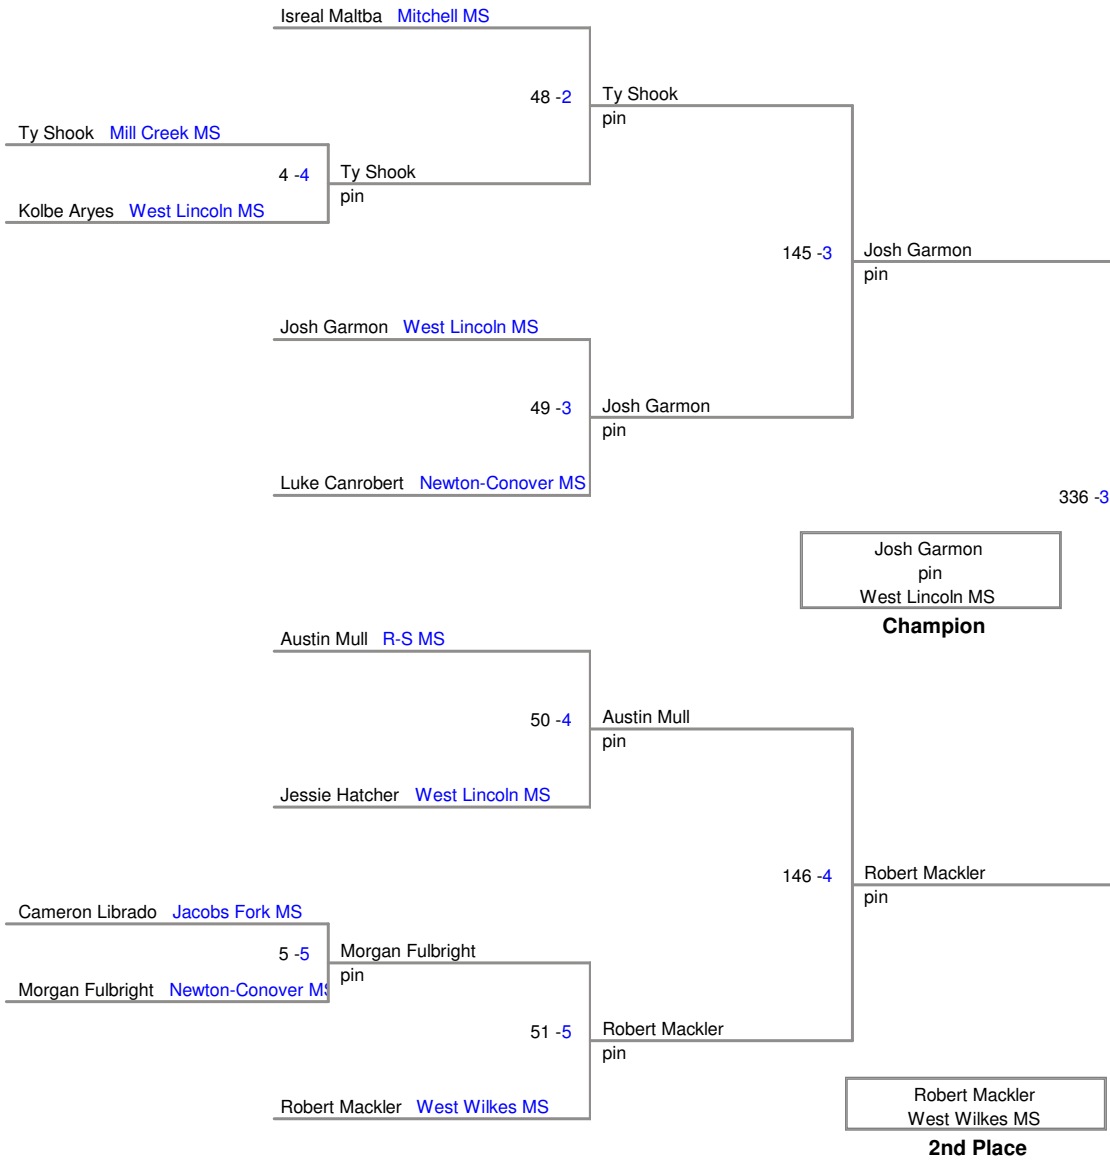

Little Indian Classic
26th Annual

108C Lbs

115A Lbs

115B Lbs

122A Lbs

122B Lbs

Little Indian Classic
26th Annual

128A Lbs

Little Indian Classic
26th Annual

128B Lbs

134A Lbs

134B Lbs

Little Indian Classic
26th Annual

140A Lbs

Little Indian Classic
26th Annual

140B Lbs