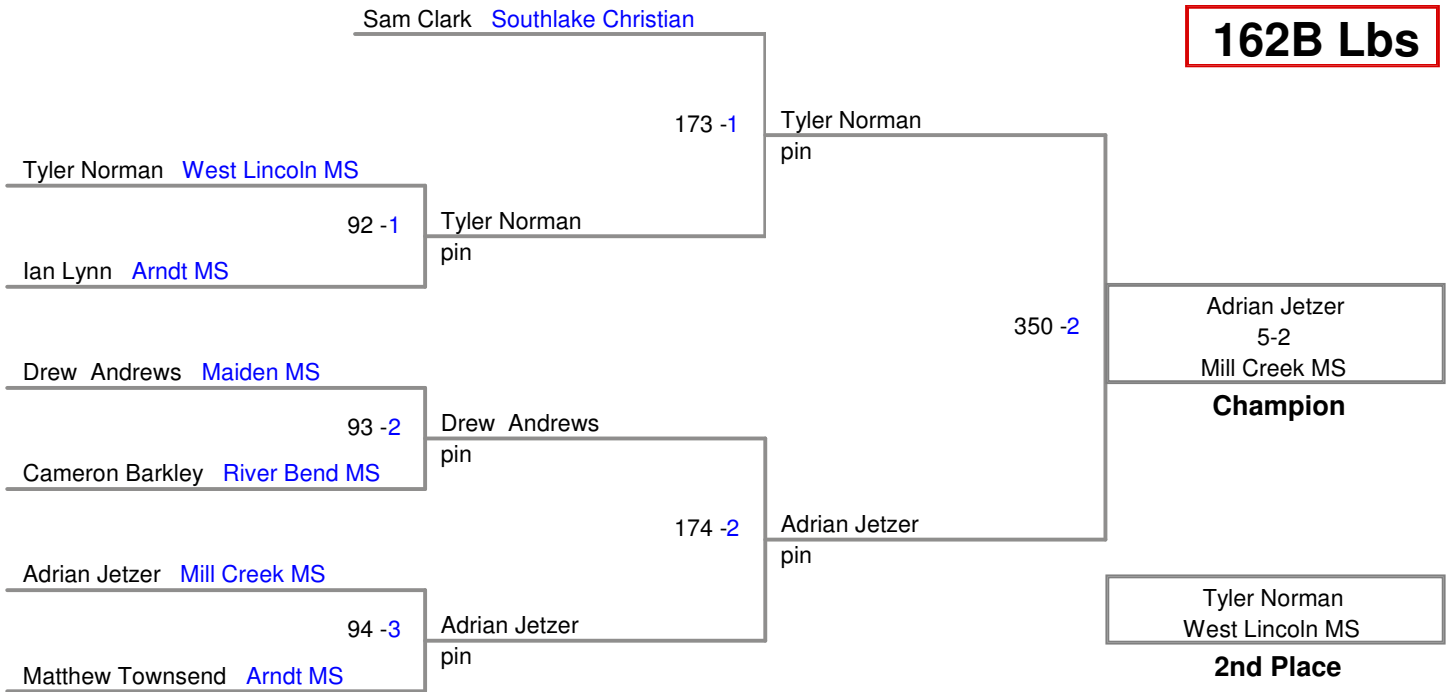

Little Indian Classic
26th Annual

128B Lbs

134A Lbs

134B Lbs

Little Indian Classic
26th Annual

140A Lbs

Little Indian Classic
26th Annual

140B Lbs

Little Indian Classic
26th Annual

147A Lbs

Little Indian Classic
26th Annual

147B Lbs

Little Indian Classic
26th Annual

154A Lbs

154B Lbs

Little Indian Classic
26th Annual

162A Lbs

Little Indian Classic
26th Annual

162B Lbs

Little Indian Classic
26th Annual

172A Lbs

Little Indian Classic
26th Annual

172B Lbs

Little Indian Classic
26th Annual

184A Lbs

Little Indian Classic
26th Annual

184B Lbs

Little Indian Classic
26th Annual

197A Lbs

Little Indian Classic
26th Annual

222A Lbs

Little Indian Classic
26th Annual