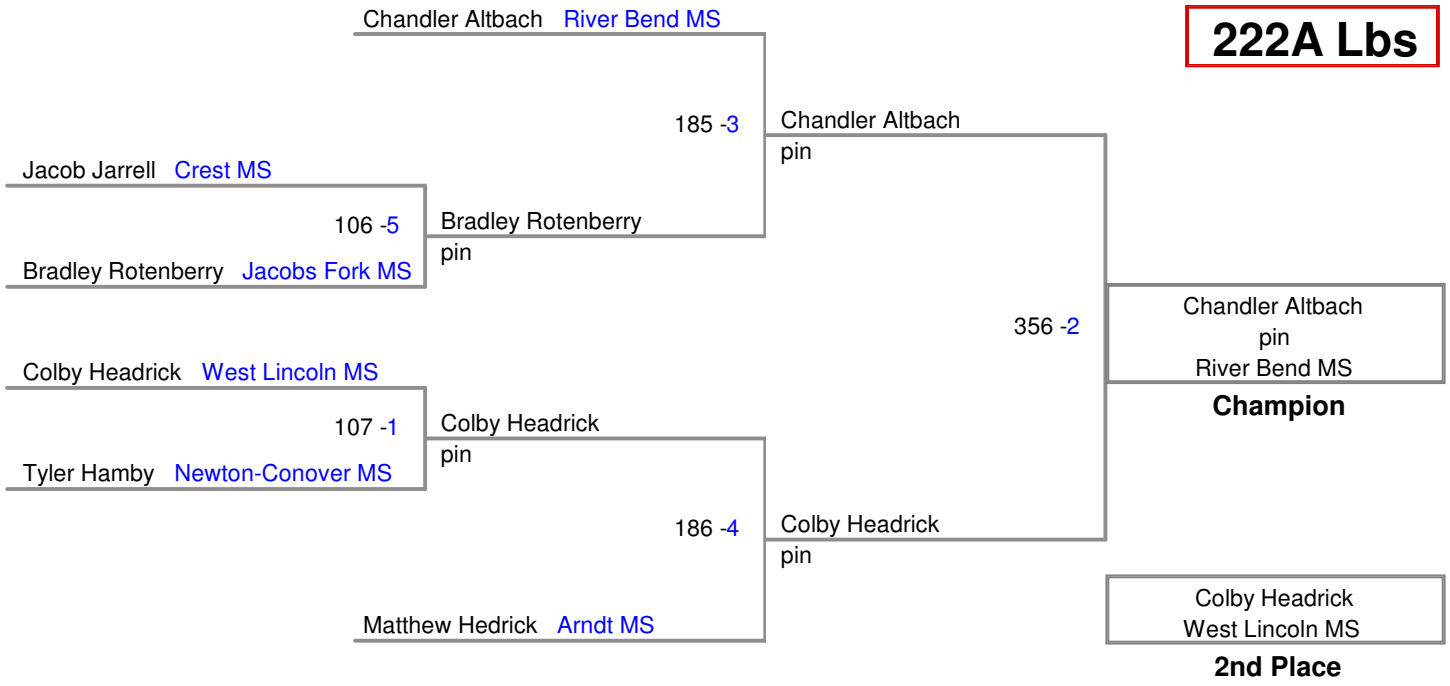

162A Lbs

Little Indian Classic
26th Annual

162B Lbs

Little Indian Classic
26th Annual

172A Lbs

Little Indian Classic
26th Annual

172B Lbs

Little Indian Classic
26th Annual

184A Lbs

Little Indian Classic
26th Annual

184B Lbs

Little Indian Classic
26th Annual

197A Lbs

Little Indian Classic
26th Annual

222A Lbs

Little Indian Classic
26th Annual