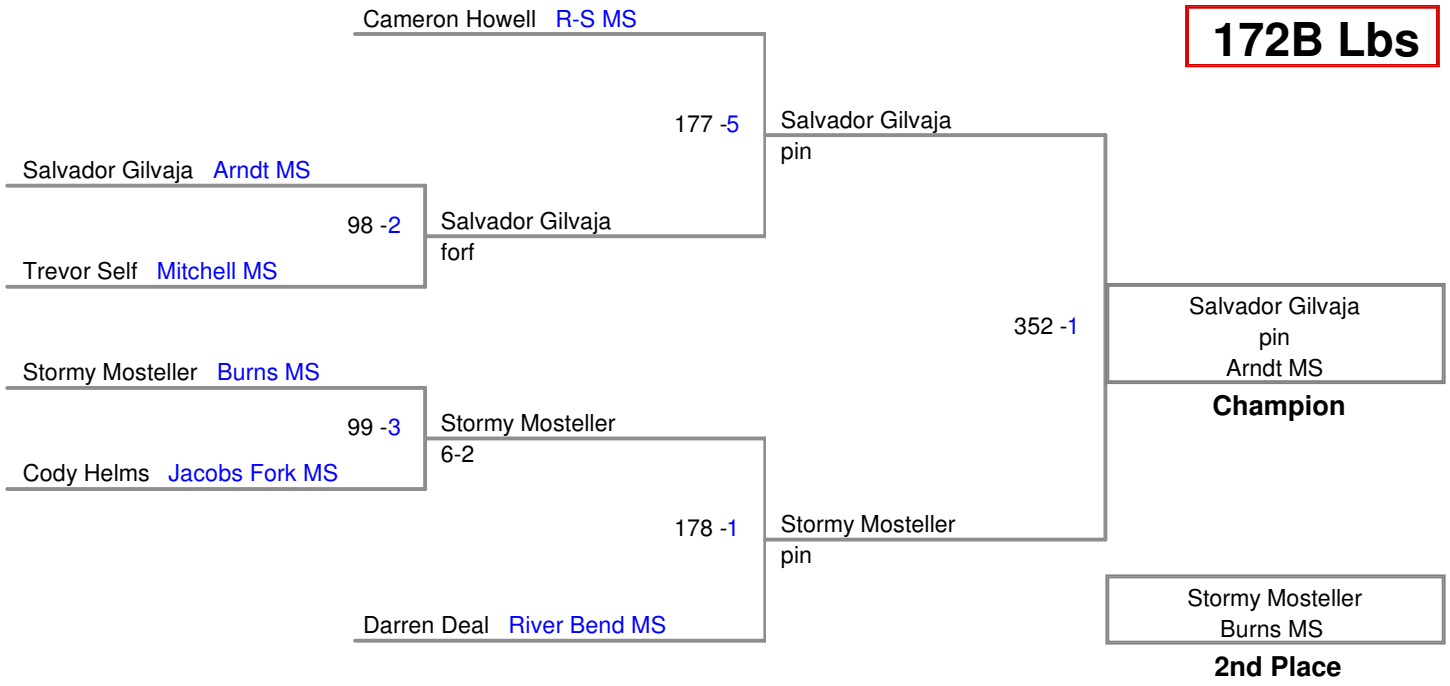

Little Indian Classic
26th Annual

147A Lbs

Little Indian Classic
26th Annual

147B Lbs

Little Indian Classic
26th Annual

154A Lbs

154B Lbs

Little Indian Classic
26th Annual

162A Lbs

Little Indian Classic
26th Annual

162B Lbs

Little Indian Classic
26th Annual

172A Lbs

Little Indian Classic
26th Annual

172B Lbs

Little Indian Classic
26th Annual

184A Lbs

Little Indian Classic
26th Annual

184B Lbs

Little Indian Classic
26th Annual

197A Lbs

Little Indian Classic
26th Annual

222A Lbs

Little Indian Classic
26th Annual

222B Lbs

Little Indian Classic
26th Annual

252A Lbs