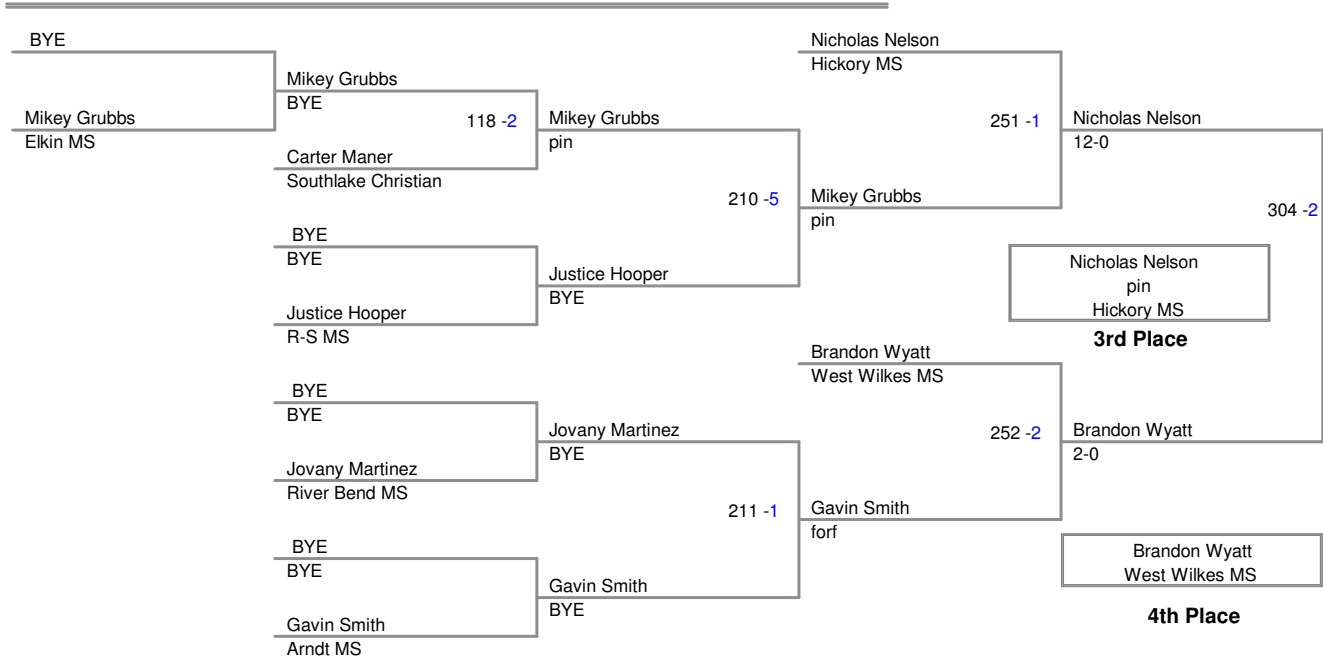

Little Indian Classic
26th Annual

108C Lbs

115A Lbs

115B Lbs

122A Lbs

122B Lbs

Little Indian Classic
26th Annual

128A Lbs

Little Indian Classic
26th Annual

128B Lbs

134A Lbs

134B Lbs

Little Indian Classic
26th Annual

140A Lbs

Little Indian Classic
26th Annual

140B Lbs