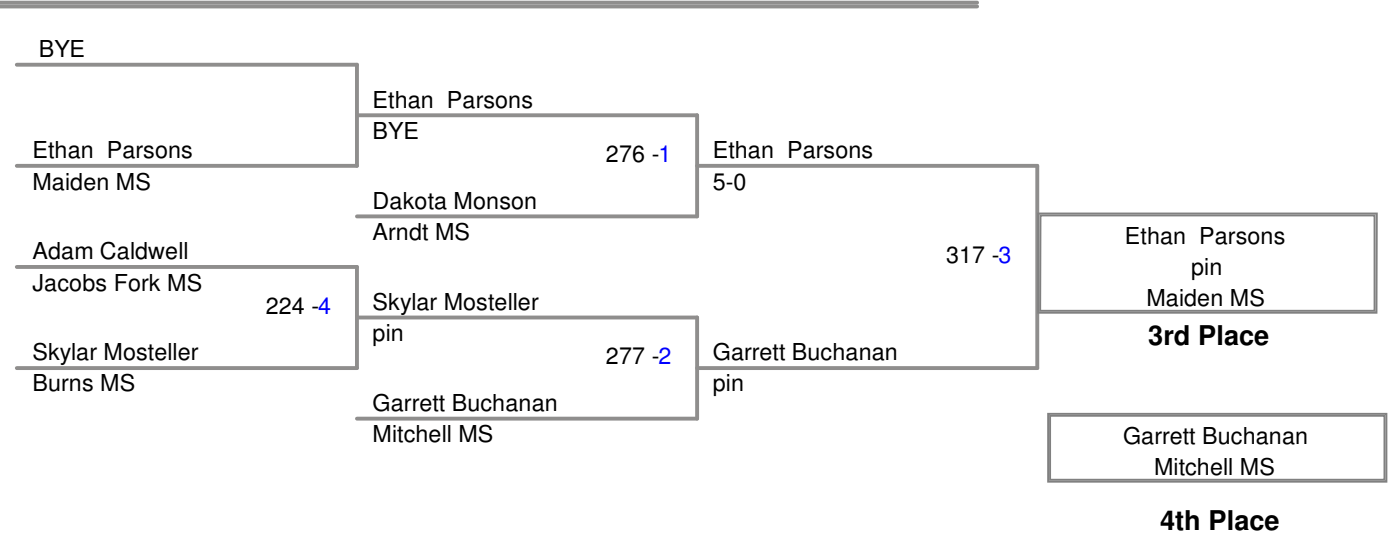

Little Indian Classic
26th Annual

147A Lbs

Little Indian Classic
26th Annual

147B Lbs

Little Indian Classic
26th Annual

154A Lbs

154B Lbs

Little Indian Classic
26th Annual

162A Lbs

Little Indian Classic
26th Annual

162B Lbs

Little Indian Classic
26th Annual

172A Lbs

Little Indian Classic
26th Annual

172B Lbs

Little Indian Classic
26th Annual

184A Lbs

Little Indian Classic
26th Annual

184B Lbs

Little Indian Classic
26th Annual

197A Lbs

Little Indian Classic
26th Annual

222A Lbs

Little Indian Classic
26th Annual