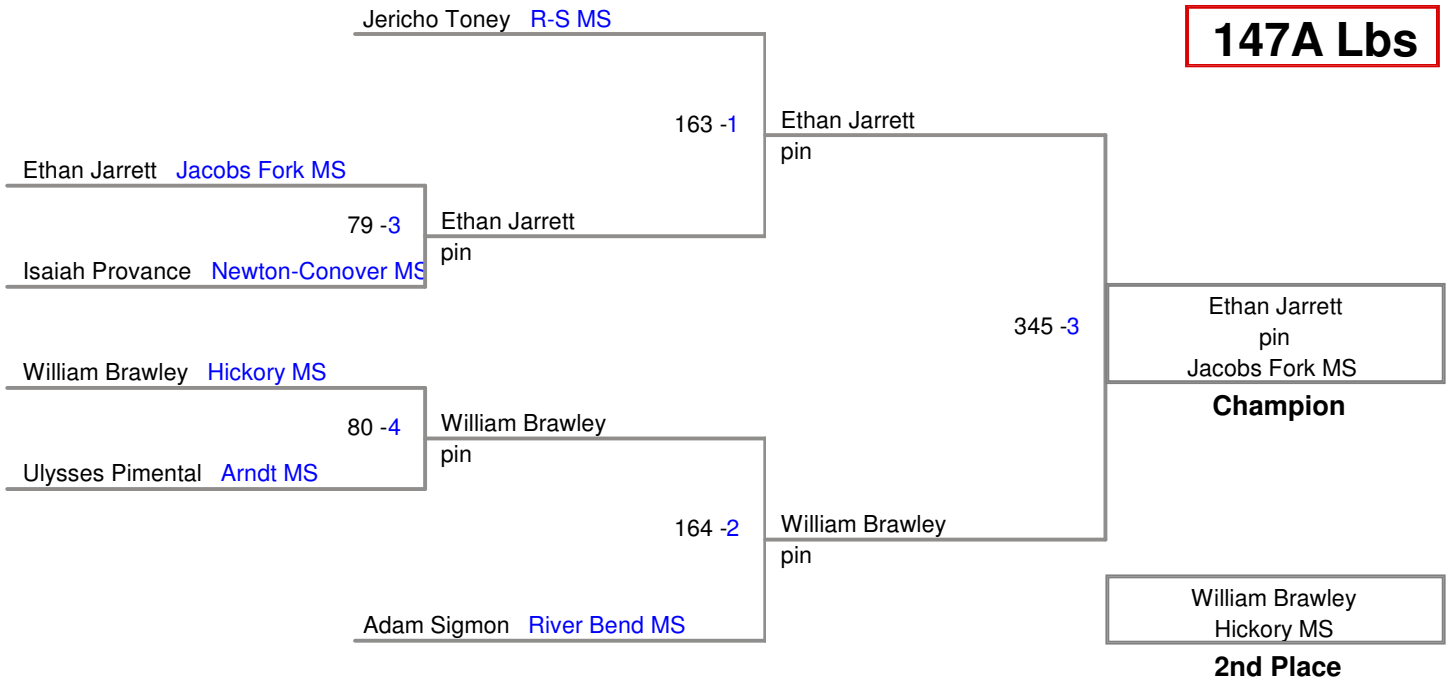

Little Indian Classic
26th Annual

108C Lbs

115A Lbs

115B Lbs

122A Lbs

122B Lbs

Little Indian Classic
26th Annual

128A Lbs

Little Indian Classic
26th Annual

128B Lbs

134A Lbs

134B Lbs

Little Indian Classic
26th Annual

140A Lbs

Little Indian Classic
26th Annual

140B Lbs

Little Indian Classic
26th Annual

147A Lbs

Little Indian Classic
26th Annual

147B Lbs

Little Indian Classic
26th Annual

154A Lbs

154B Lbs

Little Indian Classic
26th Annual