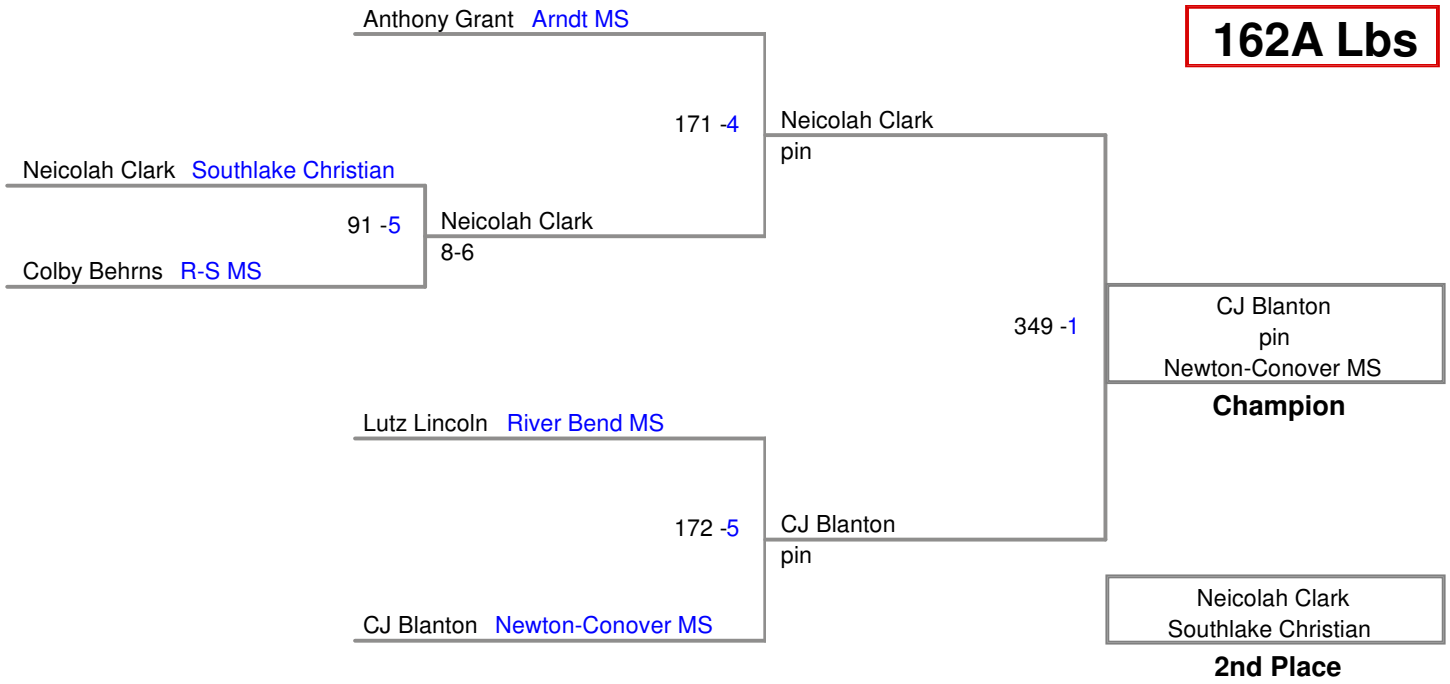

Little Indian Classic
26th Annual

128B Lbs

134A Lbs

134B Lbs

Little Indian Classic
26th Annual

140A Lbs

Little Indian Classic
26th Annual

140B Lbs

Little Indian Classic
26th Annual

147A Lbs

Little Indian Classic
26th Annual

147B Lbs

Little Indian Classic
26th Annual

154A Lbs

154B Lbs

Little Indian Classic
26th Annual

162A Lbs

Little Indian Classic
26th Annual

162B Lbs

Little Indian Classic
26th Annual

172A Lbs

Little Indian Classic
26th Annual

172B Lbs

Little Indian Classic
26th Annual