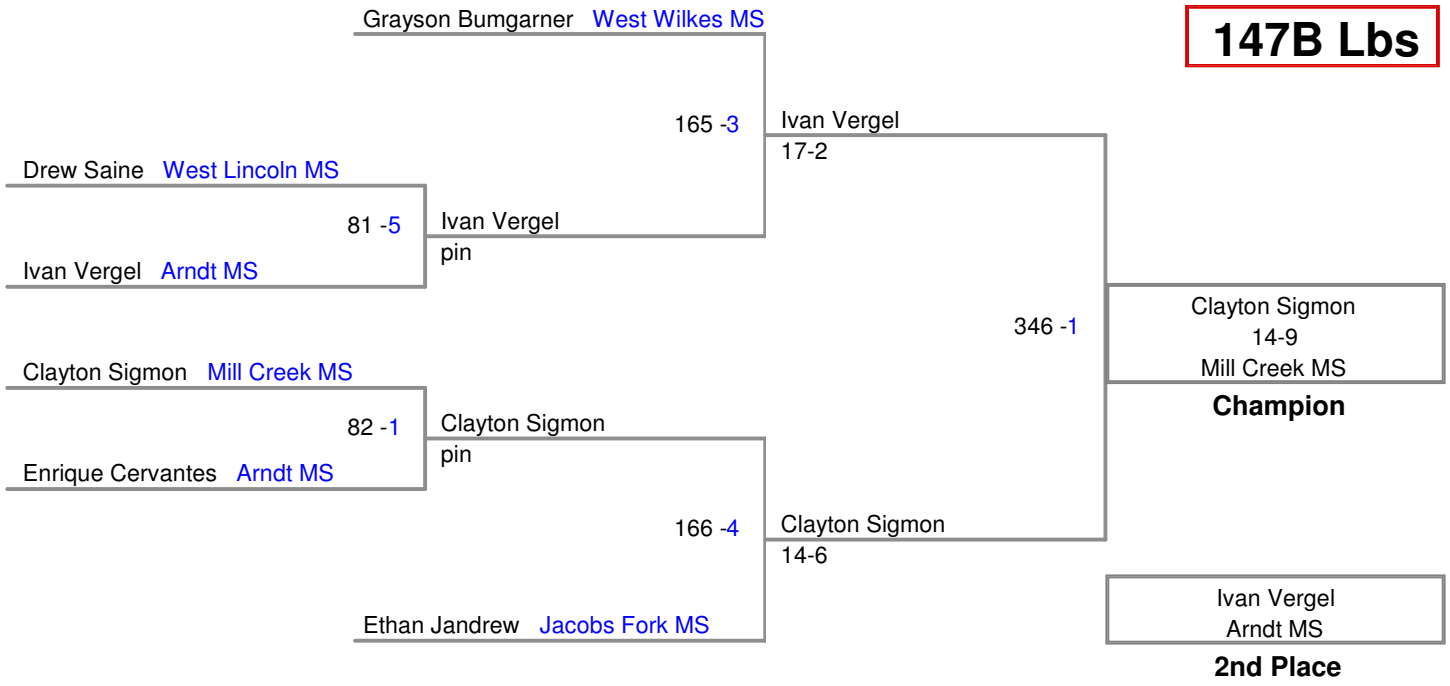

Little Indian Classic
26th Annual

108C Lbs

115A Lbs

115B Lbs

122A Lbs

122B Lbs

Little Indian Classic
26th Annual

128A Lbs

Little Indian Classic
26th Annual

128B Lbs

134A Lbs

134B Lbs

Little Indian Classic
26th Annual

140A Lbs

Little Indian Classic
26th Annual

140B Lbs

Little Indian Classic
26th Annual

147A Lbs

Little Indian Classic
26th Annual

147B Lbs

Little Indian Classic
26th Annual

154A Lbs

154B Lbs

Little Indian Classic
26th Annual