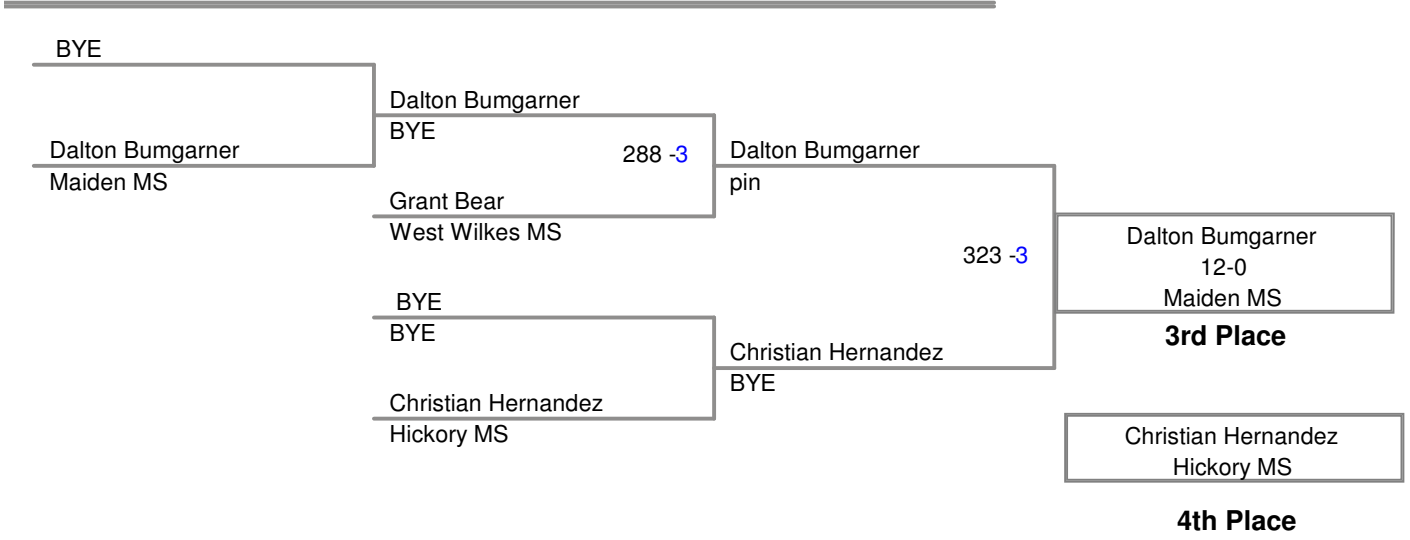

162A Lbs

Little Indian Classic
26th Annual

162B Lbs

Little Indian Classic
26th Annual

172A Lbs

Little Indian Classic
26th Annual

172B Lbs

Little Indian Classic
26th Annual

184A Lbs

Little Indian Classic
26th Annual

184B Lbs

Little Indian Classic
26th Annual

197A Lbs

Little Indian Classic
26th Annual

222A Lbs

Little Indian Classic
26th Annual

222B Lbs

Little Indian Classic
26th Annual

252A Lbs