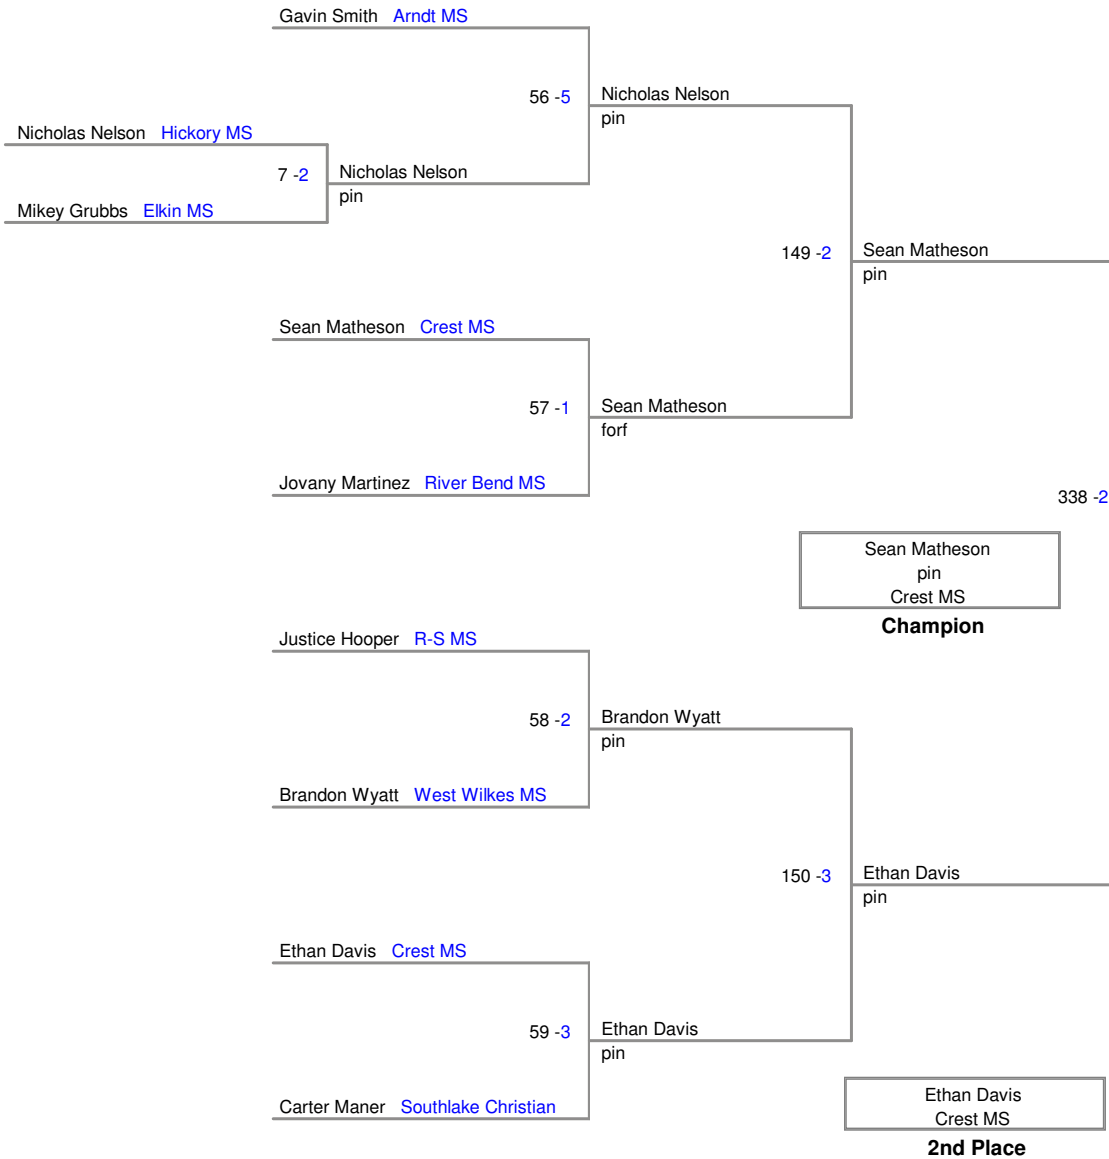

Little Indian Classic
26th Annual

108C Lbs

115A Lbs

115B Lbs

122A Lbs

122B Lbs

Little Indian Classic
26th Annual

128A Lbs