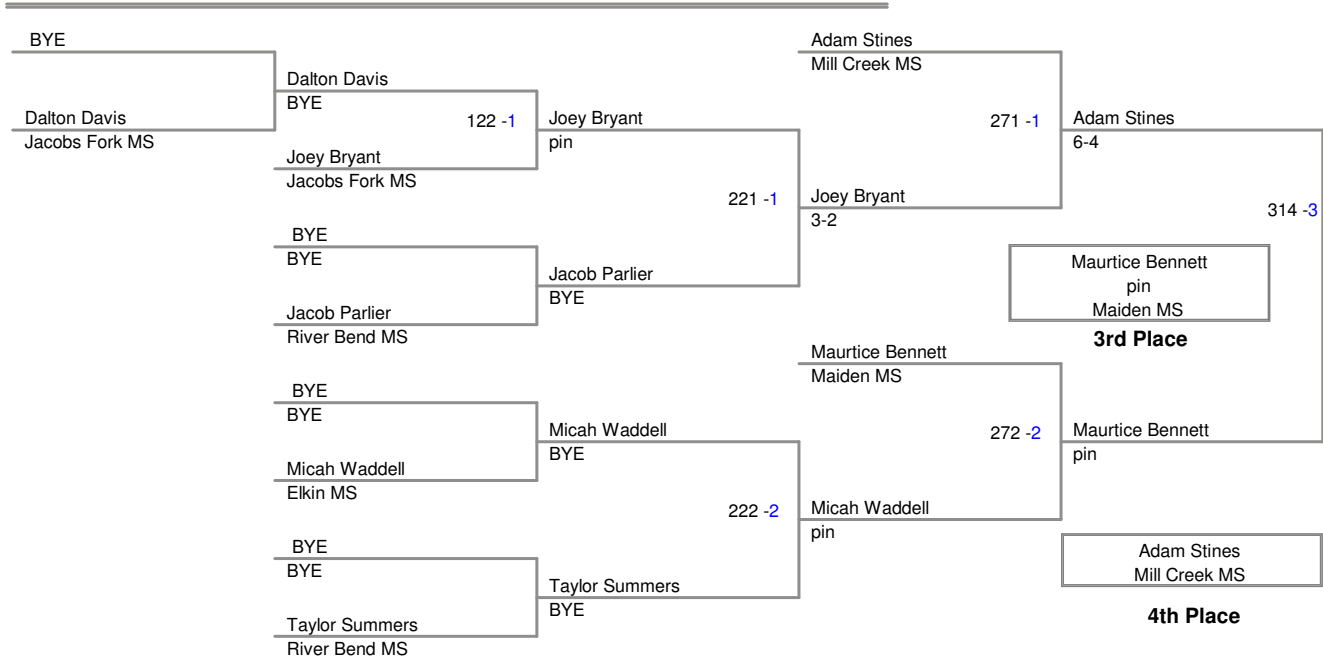

Little Indian Classic
26th Annual

147A Lbs

Little Indian Classic
26th Annual

147B Lbs

Little Indian Classic
26th Annual

154A Lbs

154B Lbs

Little Indian Classic
26th Annual

162A Lbs

Little Indian Classic
26th Annual

162B Lbs

Little Indian Classic
26th Annual

172A Lbs

Little Indian Classic
26th Annual

172B Lbs

Little Indian Classic
26th Annual