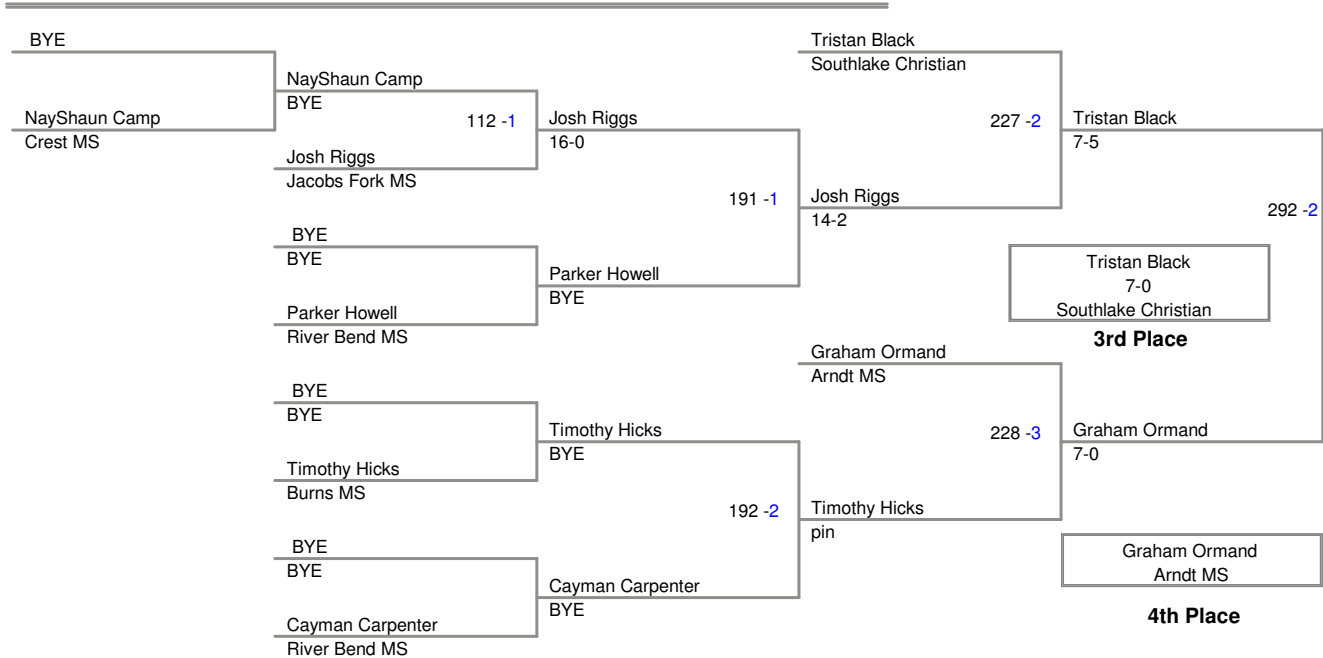

Little Indian Classic
26th Annual

075A Lbs

085A Lbs

085B Lbs

Little Indian Classic
26th Annual

092A Lbs

Little Indian Classic
26th Annual

092B Lbs

Little Indian Classic
26th Annual

100A Lbs

Little Indian Classic
26th Annual

100B Lbs

Little Indian Classic
26th Annual

108A Lbs

Little Indian Classic
26th Annual

108B Lbs

Little Indian Classic
26th Annual

108C Lbs

115A Lbs

115B Lbs

122A Lbs

122B Lbs

Little Indian Classic
26th Annual

128A Lbs

222B Lbs

Little Indian Classic
26th Annual

252A Lbs