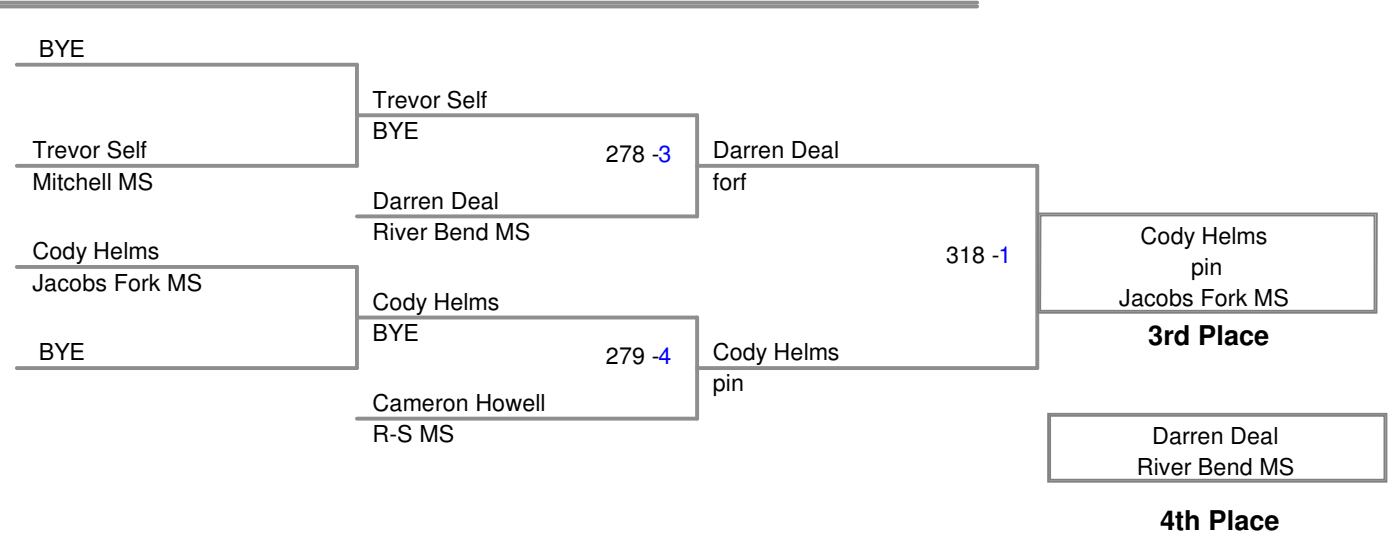

162A Lbs

Little Indian Classic
26th Annual

162B Lbs

Little Indian Classic
26th Annual

172A Lbs

Little Indian Classic
26th Annual

172B Lbs

Little Indian Classic
26th Annual

184A Lbs

Little Indian Classic
26th Annual

184B Lbs

Little Indian Classic
26th Annual

197A Lbs

Little Indian Classic
26th Annual

222A Lbs

Little Indian Classic
26th Annual