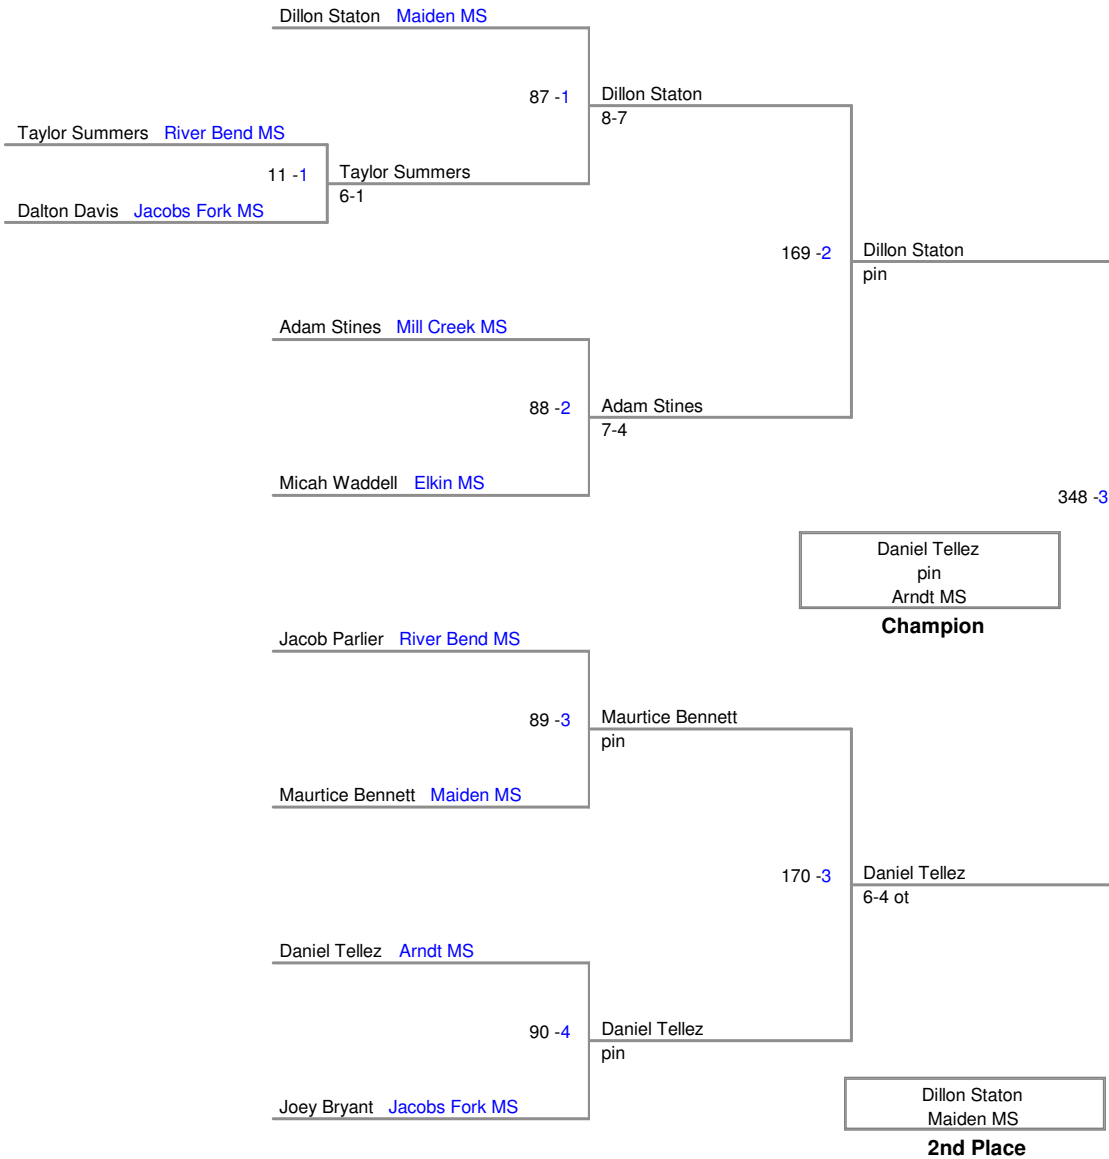

Little Indian Classic
26th Annual

147A Lbs

Little Indian Classic
26th Annual

147B Lbs

Little Indian Classic
26th Annual

154A Lbs

154B Lbs

Little Indian Classic
26th Annual

162A Lbs

Little Indian Classic
26th Annual

162B Lbs

Little Indian Classic
26th Annual

172A Lbs

Little Indian Classic
26th Annual

172B Lbs

Little Indian Classic
26th Annual