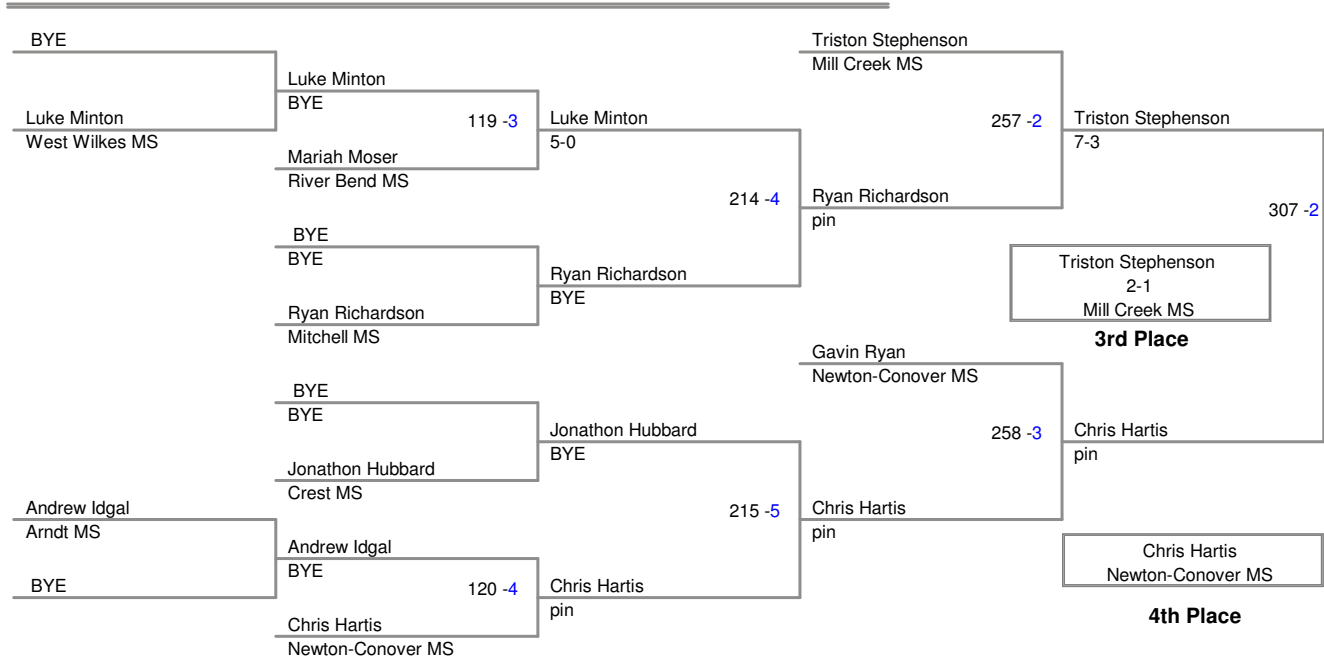

Little Indian Classic
26th Annual

108C Lbs

115A Lbs

115B Lbs

122A Lbs

122B Lbs

Little Indian Classic
26th Annual

128A Lbs

Little Indian Classic
26th Annual

128B Lbs

134A Lbs

134B Lbs

Little Indian Classic
26th Annual

140A Lbs

Little Indian Classic
26th Annual

140B Lbs