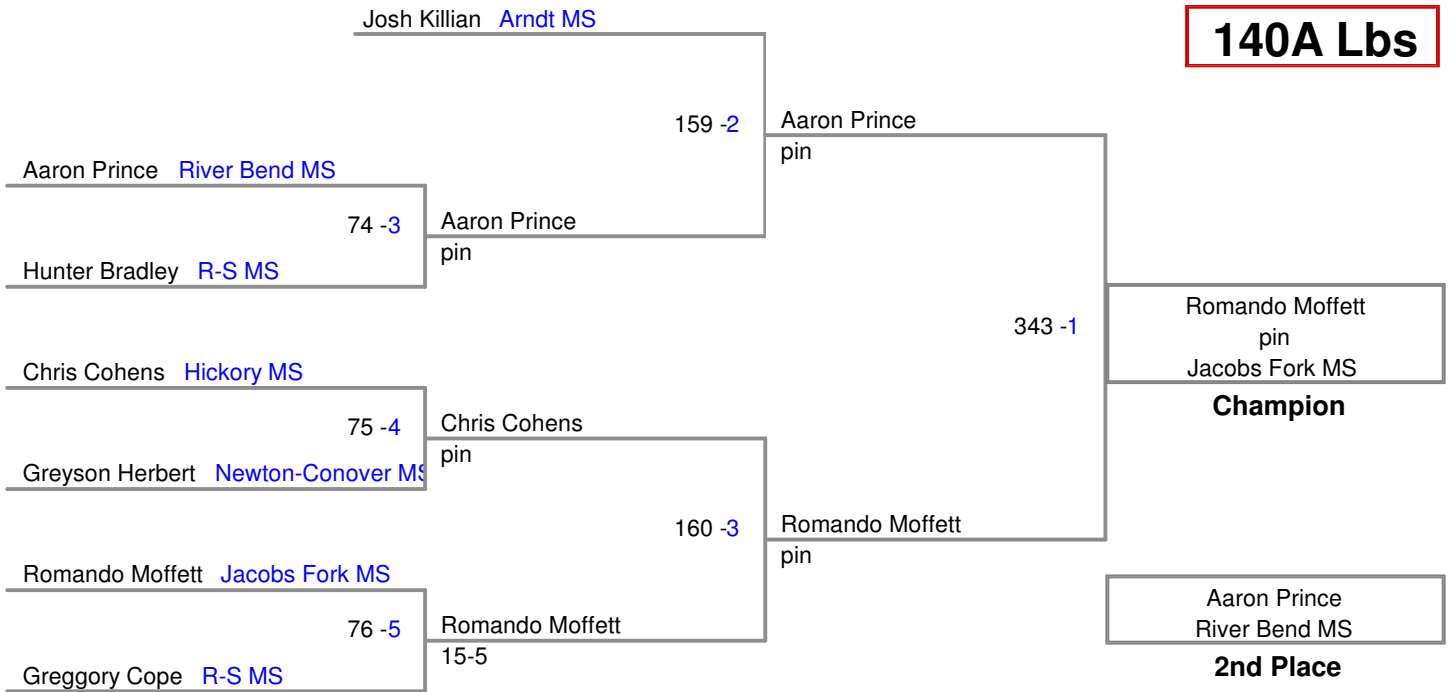

Little Indian Classic
26th Annual

108C Lbs

115A Lbs

115B Lbs

122A Lbs

122B Lbs

Little Indian Classic
26th Annual

128A Lbs

Little Indian Classic
26th Annual

128B Lbs

134A Lbs

134B Lbs

Little Indian Classic
26th Annual

140A Lbs

Little Indian Classic
26th Annual

140B Lbs

Little Indian Classic
26th Annual

147A Lbs

Little Indian Classic
26th Annual

147B Lbs

Little Indian Classic
26th Annual

154A Lbs

154B Lbs

Little Indian Classic
26th Annual

222B Lbs

Little Indian Classic
26th Annual

252A Lbs