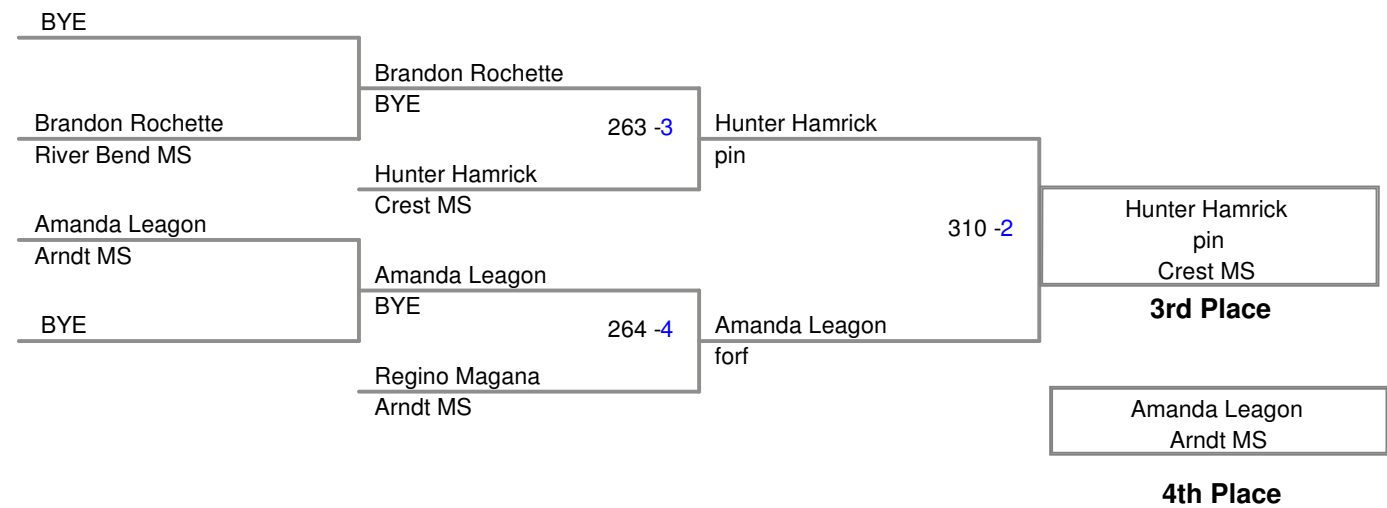

Little Indian Classic
26th Annual

108C Lbs

115A Lbs

115B Lbs

122A Lbs

122B Lbs

Little Indian Classic
26th Annual

128A Lbs

Little Indian Classic
26th Annual

128B Lbs

134A Lbs

134B Lbs

Little Indian Classic
26th Annual

140A Lbs

Little Indian Classic
26th Annual

140B Lbs

Little Indian Classic
26th Annual

147A Lbs

Little Indian Classic
26th Annual

147B Lbs

Little Indian Classic
26th Annual

154A Lbs

154B Lbs

Little Indian Classic
26th Annual