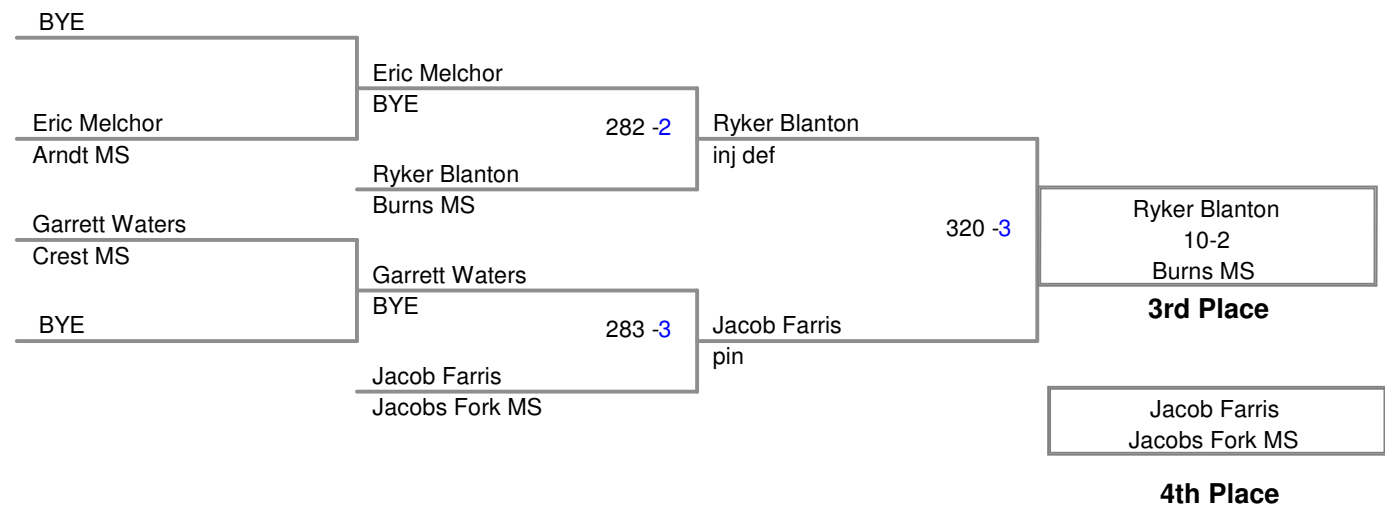

Little Indian Classic
26th Annual

147A Lbs

Little Indian Classic
26th Annual

147B Lbs

Little Indian Classic
26th Annual

154A Lbs

154B Lbs

Little Indian Classic
26th Annual

162A Lbs

Little Indian Classic
26th Annual

162B Lbs

Little Indian Classic
26th Annual

172A Lbs

Little Indian Classic
26th Annual

172B Lbs

Little Indian Classic
26th Annual

184A Lbs

Little Indian Classic
26th Annual

184B Lbs

Little Indian Classic
26th Annual

197A Lbs

Little Indian Classic
26th Annual

222A Lbs

Little Indian Classic
26th Annual