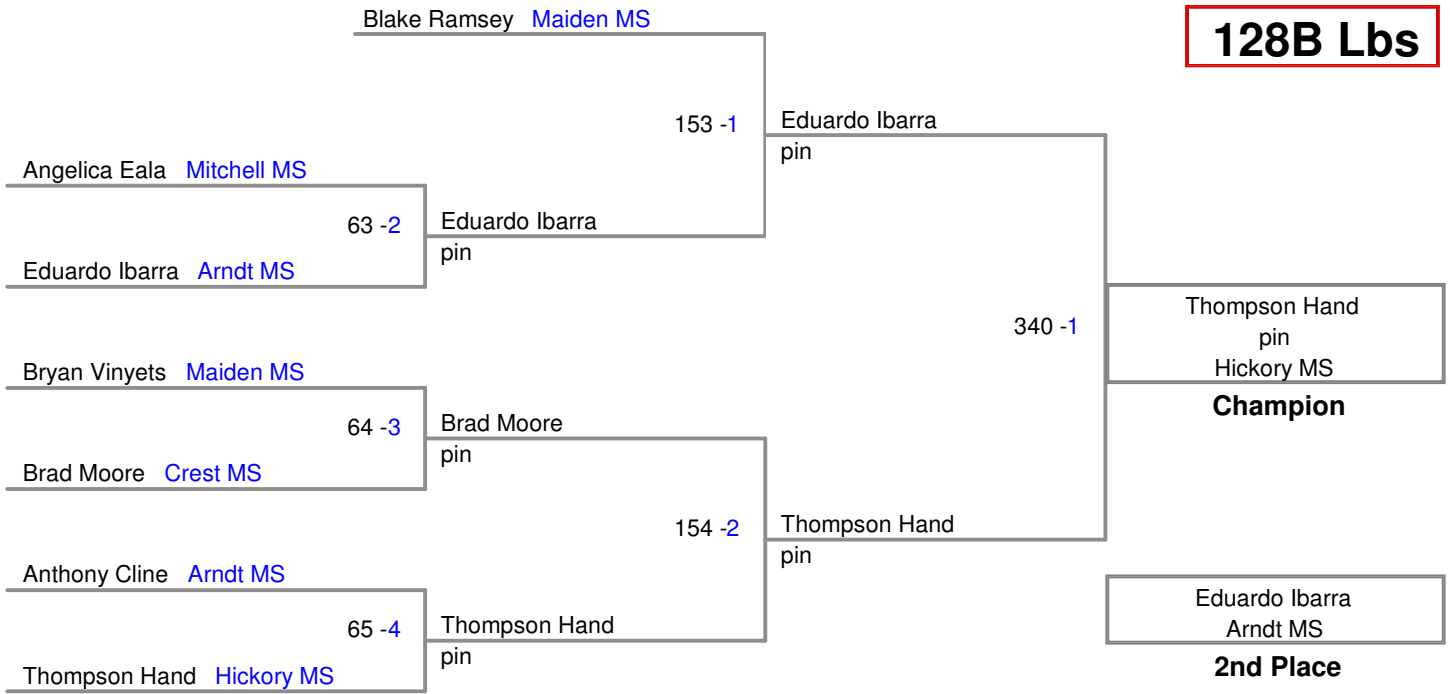

Little Indian Classic
26th Annual

108C Lbs

115A Lbs

115B Lbs

122A Lbs

122B Lbs

Little Indian Classic
26th Annual

128A Lbs

Little Indian Classic
26th Annual

128B Lbs

134A Lbs

134B Lbs

Little Indian Classic
26th Annual

140A Lbs

Little Indian Classic
26th Annual

140B Lbs