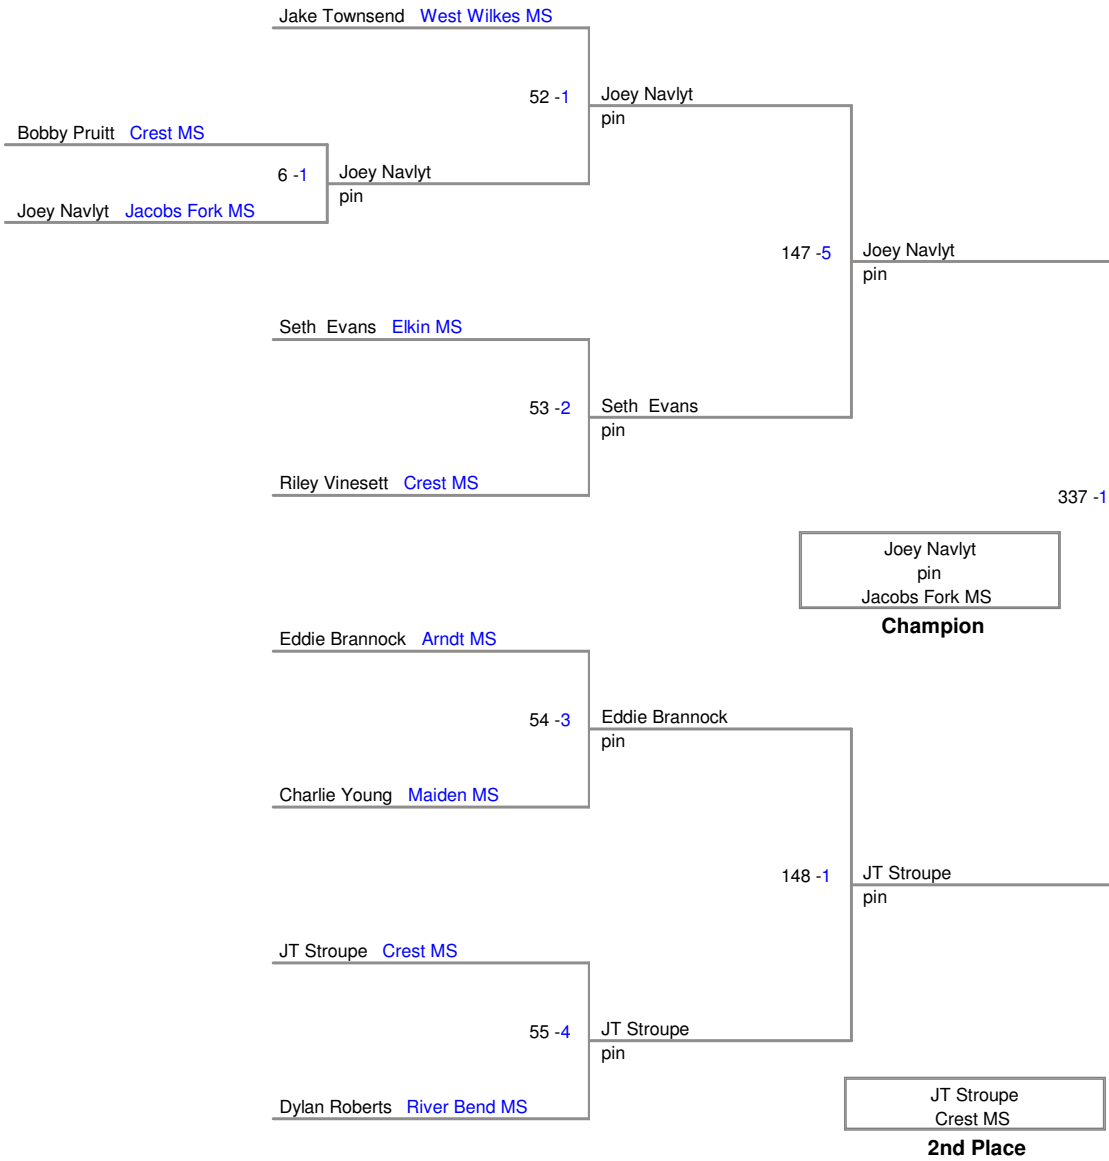

Little Indian Classic
26th Annual

108C Lbs

115A Lbs

115B Lbs

122A Lbs

122B Lbs

Little Indian Classic
26th Annual

128A Lbs