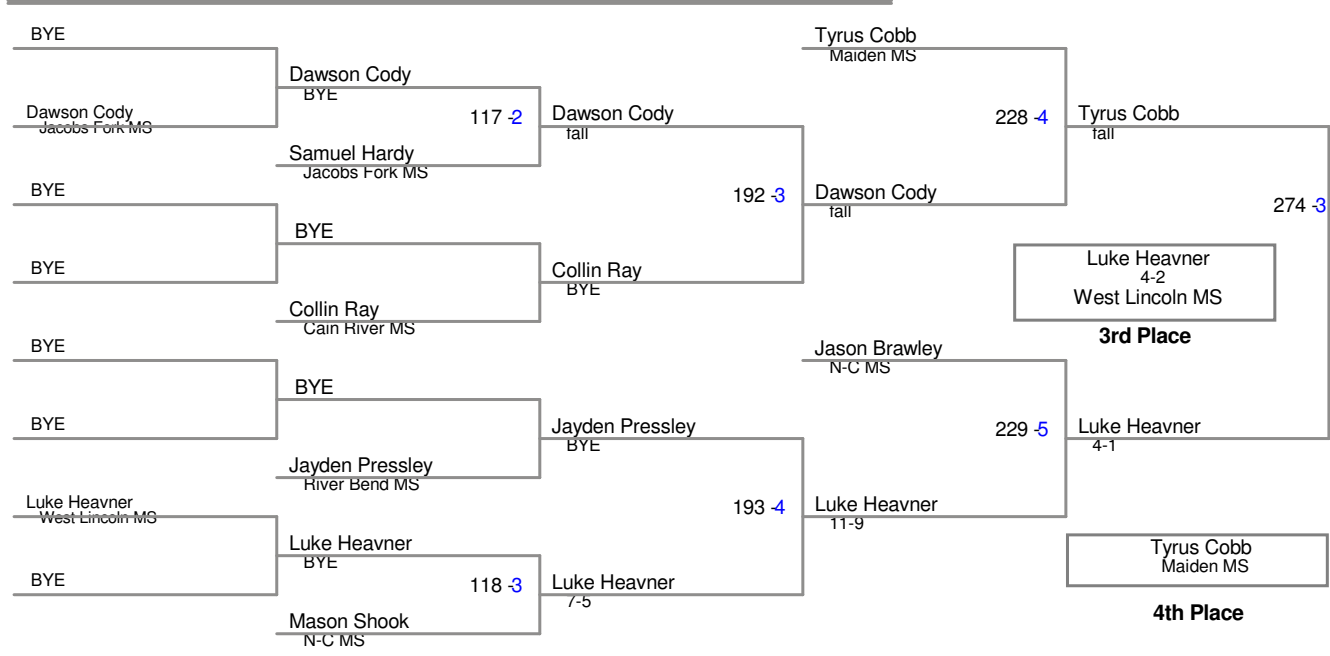

Little Indian 2017  
Little Indian 2 Divisic

**075A Lbs**

**085A Lbs**

**085B Lbs**

**092A Lbs**

**100A Lbs**

**100B Lbs**

**108A Lbs**

**108B Lbs**

Little Indian 2017  
Little Indian 2 Divisic

**115A Lbs**

**115B Lbs**

Little Indian 2017  
Little Indian 2 Divisic

**115C Lbs**

Little Indian 2017  
Little Indian 2 Divisic

**122A Lbs**