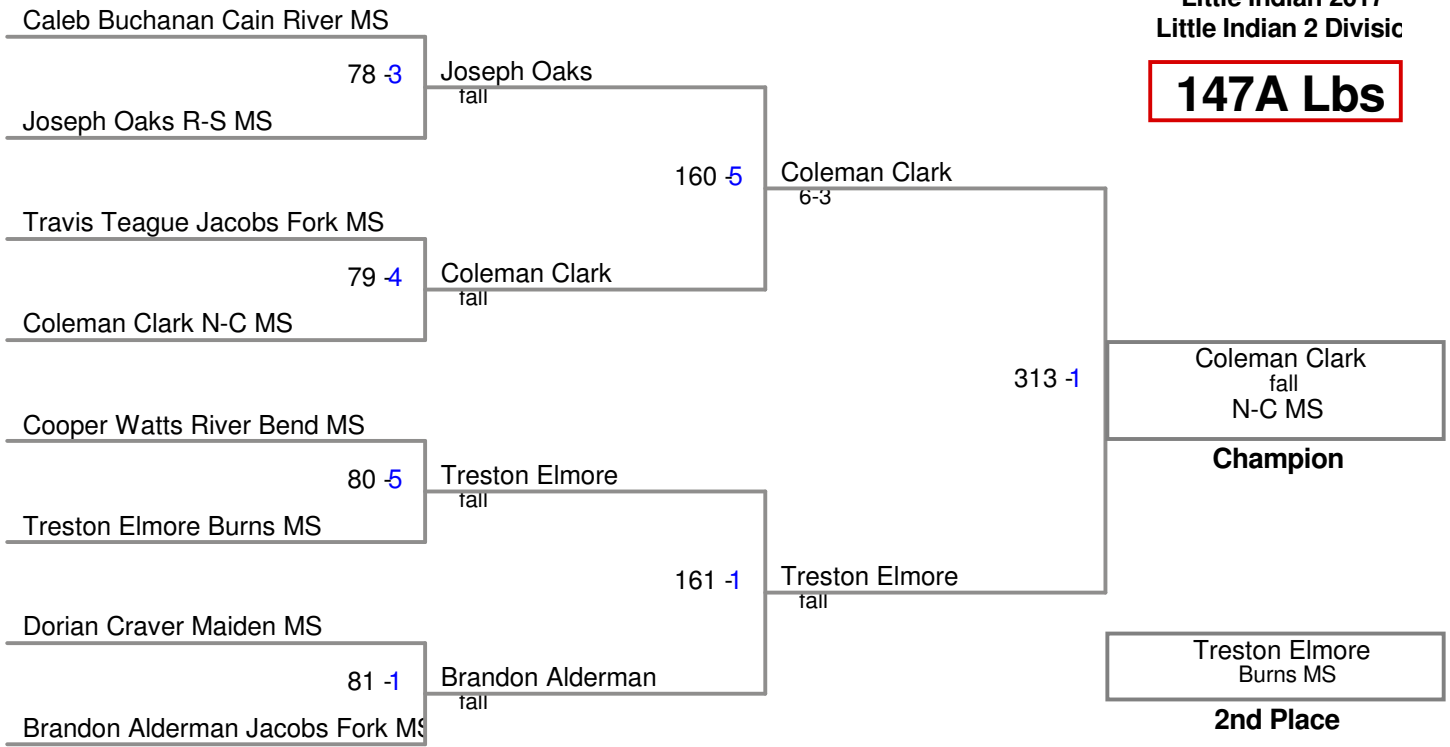

**134A Lbs**

Little Indian 2017  
Little Indian 2 Divisic

**134B Lbs**

Little Indian 2017  
Little Indian 2 Divisic

**140A Lbs**

Little Indian 2017  
Little Indian 2 Divisic

**147A Lbs**

**4th Place**

Little Indian 2017  
Little Indian 2 Divisic

**147B Lbs**

**154A Lbs**

Little Indian 2017  
Little Indian 2 Divisic

**162A Lbs**

**172A Lbs**

**184A Lbs**

Little Indian 2017  
Little Indian 2 Divisic