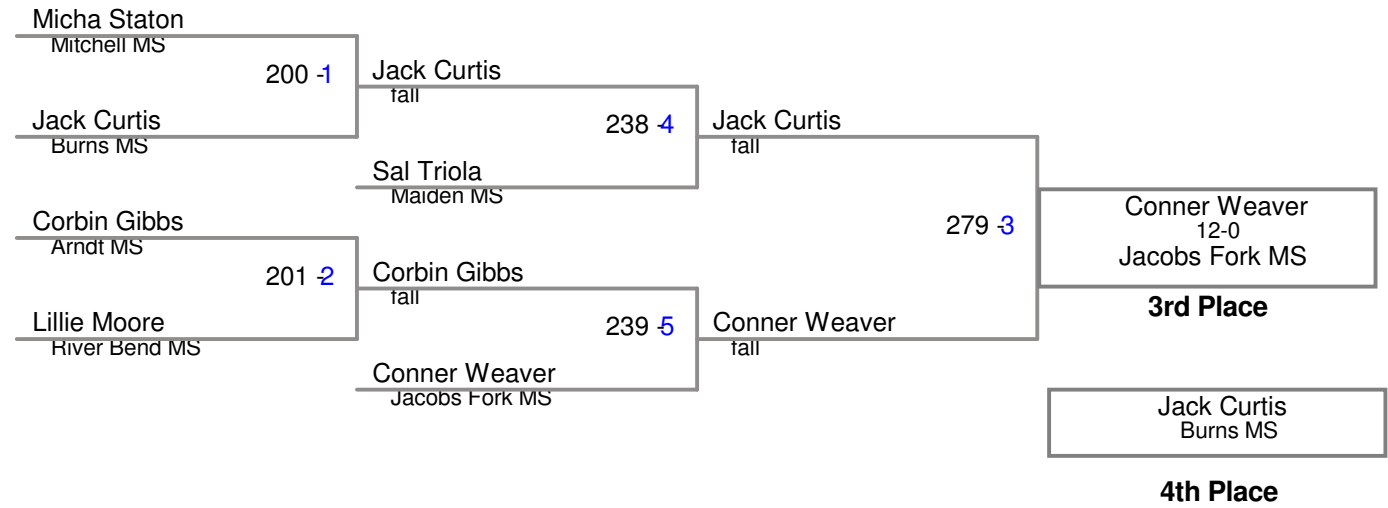

Little Indian 2017  
Little Indian 2 Divisic

**075A Lbs**

**085A Lbs**

**085B Lbs**

**092A Lbs**

**100A Lbs**

**100B Lbs**

**108A Lbs**

**108B Lbs**

Little Indian 2017  
Little Indian 2 Divisic

**115A Lbs**

**115B Lbs**

Little Indian 2017  
Little Indian 2 Divisic

**115C Lbs**

Little Indian 2017  
Little Indian 2 Divisic

**122A Lbs**

Little Indian 2017  
Little Indian 2 Divisic

**122B Lbs**

Little Indian 2017  
Little Indian 2 Divisic

**128A Lbs**

Little Indian 2017  
Little Indian 2 Divisic

**128B Lbs**

Little Indian 2017  
Little Indian 2 Divisic