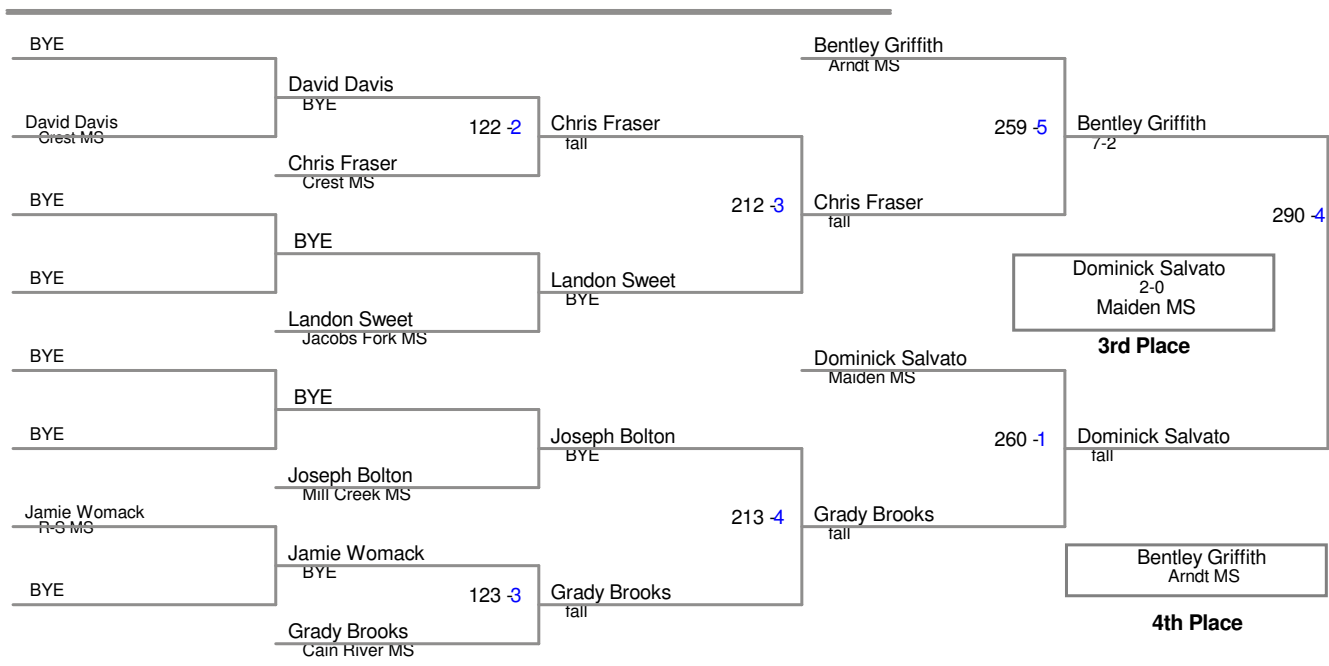

Little Indian 2017  
Little Indian 2 Divisic

**147B Lbs**

**154A Lbs**

Little Indian 2017  
Little Indian 2 Divisic

**162A Lbs**

**172A Lbs**

**184A Lbs**

Little Indian 2017  
Little Indian 2 Divisic

**197A Lbs**

Little Indian 2017  
Little Indian 2 Divisic

**222A Lbs**

Little Indian 2017  
Little Indian 2 Divisic

**222B Lbs**

Little Indian 2017  
Little Indian 2 Divisic

**252A Lbs**