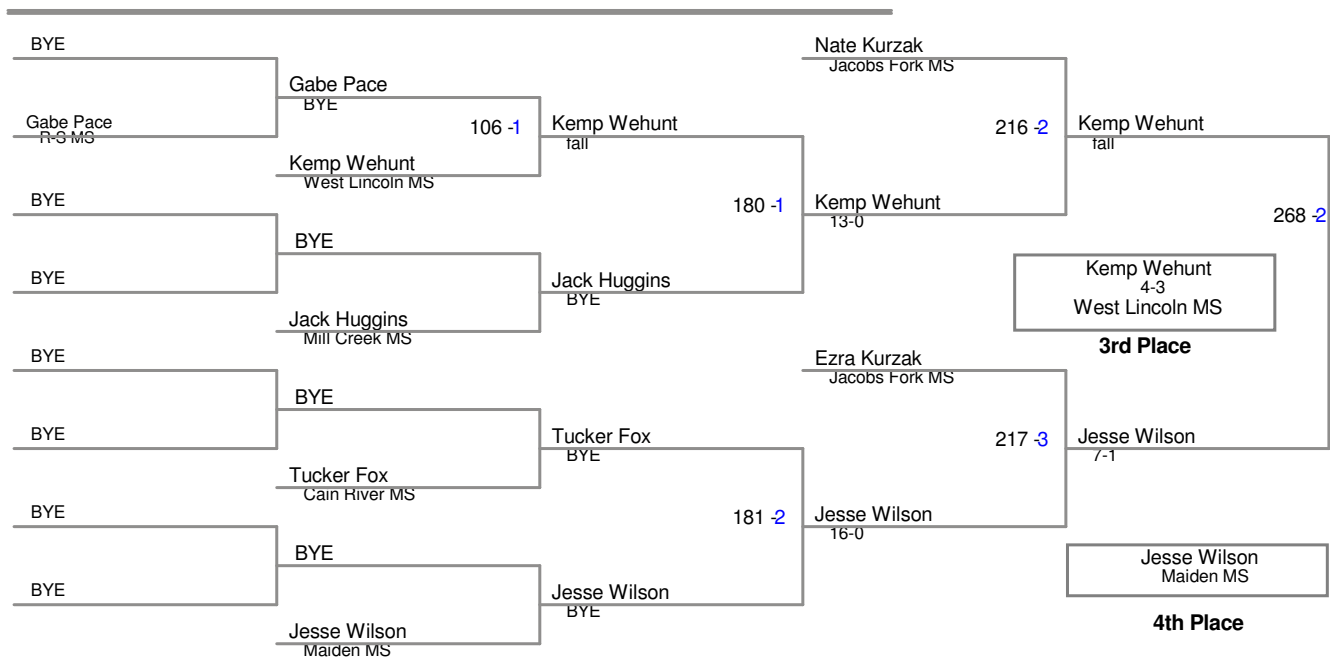

Little Indian 2017  
Little Indian 2 Divisic

**075A Lbs**

**085A Lbs**

**085B Lbs**

**092A Lbs**

**100A Lbs**

**100B Lbs**

**108A Lbs**

**108B Lbs**

Little Indian 2017  
Little Indian 2 Divisic

**115A Lbs**

**115B Lbs**

Little Indian 2017  
Little Indian 2 Divisic

**115C Lbs**

Little Indian 2017  
Little Indian 2 Divisic

**122A Lbs**