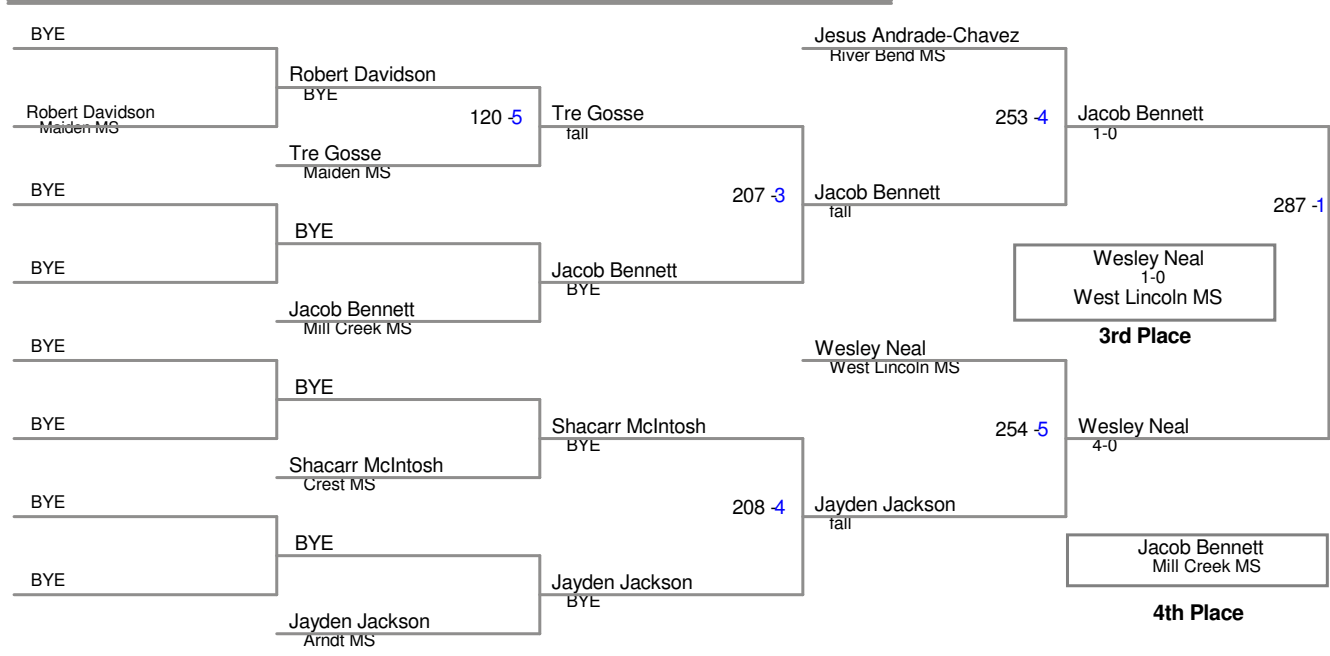

**134A Lbs**

Little Indian 2017  
Little Indian 2 Divisic

**134B Lbs**

Little Indian 2017  
Little Indian 2 Divisic

**140A Lbs**

Little Indian 2017  
Little Indian 2 Divisic

**147A Lbs**

**4th Place**

Little Indian 2017  
Little Indian 2 Divisic

**147B Lbs**

**154A Lbs**

Little Indian 2017  
Little Indian 2 Divisic

**162A Lbs**

**172A Lbs**

**184A Lbs**

Little Indian 2017  
Little Indian 2 Divisic