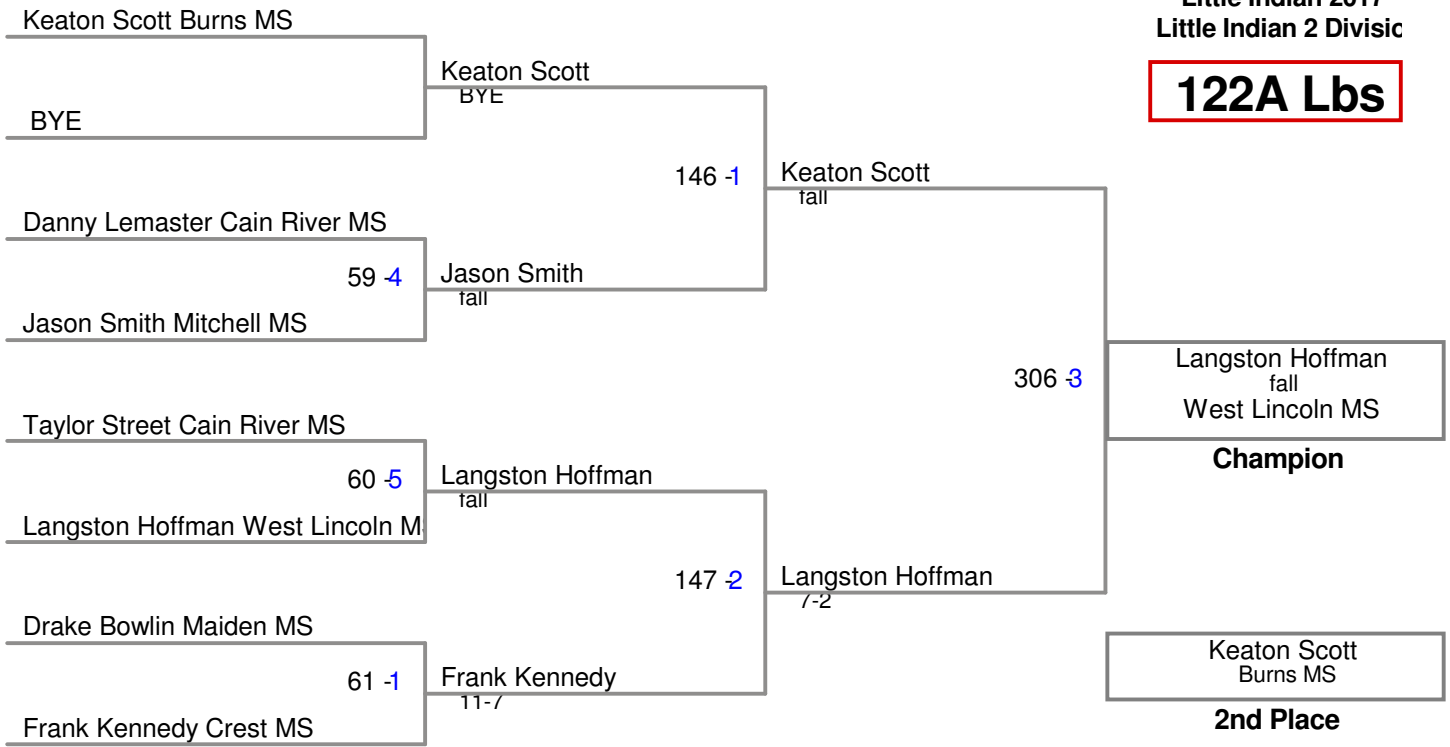

Little Indian 2017  
Little Indian 2 Divisic

**075A Lbs**

**085A Lbs**

**085B Lbs**

**092A Lbs**

**100A Lbs**

**100B Lbs**

**108A Lbs**

**108B Lbs**

Little Indian 2017  
Little Indian 2 Divisic

**115A Lbs**

**115B Lbs**

Little Indian 2017  
Little Indian 2 Divisic

**115C Lbs**

Little Indian 2017  
Little Indian 2 Divisic

**122A Lbs**

Little Indian 2017  
Little Indian 2 Divisic

**122B Lbs**

Little Indian 2017  
Little Indian 2 Divisic

**128A Lbs**

Little Indian 2017  
Little Indian 2 Divisic

**128B Lbs**

Little Indian 2017  
Little Indian 2 Divisic