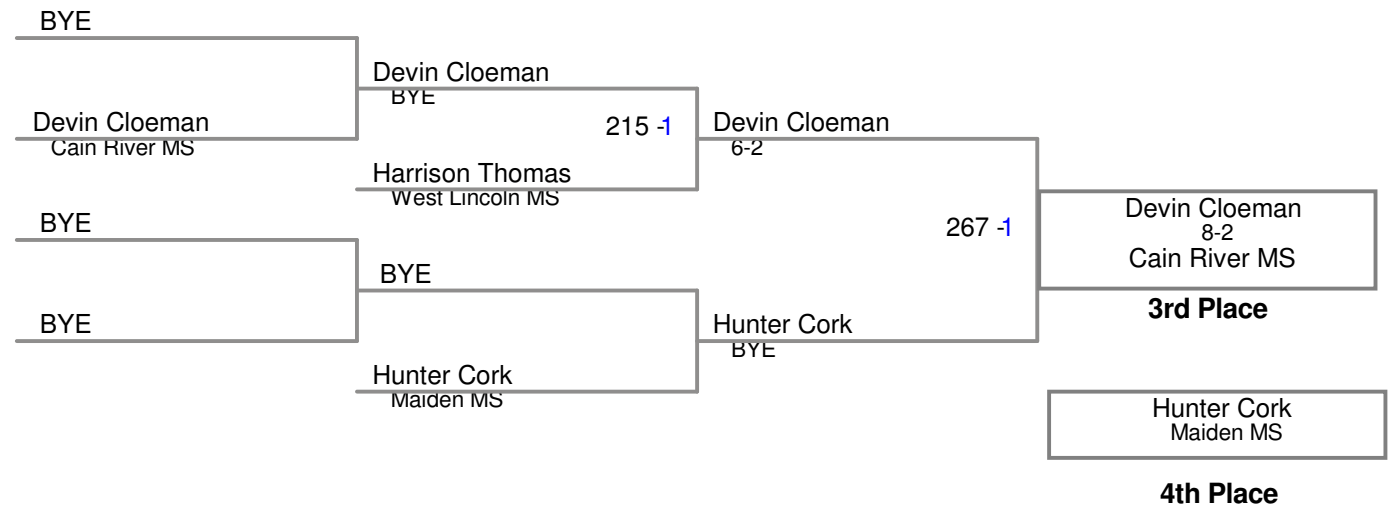

Little Indian 2017  
Little Indian 2 Divisic

**075A Lbs**

**085A Lbs**

**085B Lbs**

**092A Lbs**

**100A Lbs**

**100B Lbs**

**108A Lbs**

**108B Lbs**

Little Indian 2017  
Little Indian 2 Divisic

**115A Lbs**

**115B Lbs**

Little Indian 2017  
Little Indian 2 Divisic

**115C Lbs**

Little Indian 2017  
Little Indian 2 Divisic

**122A Lbs**