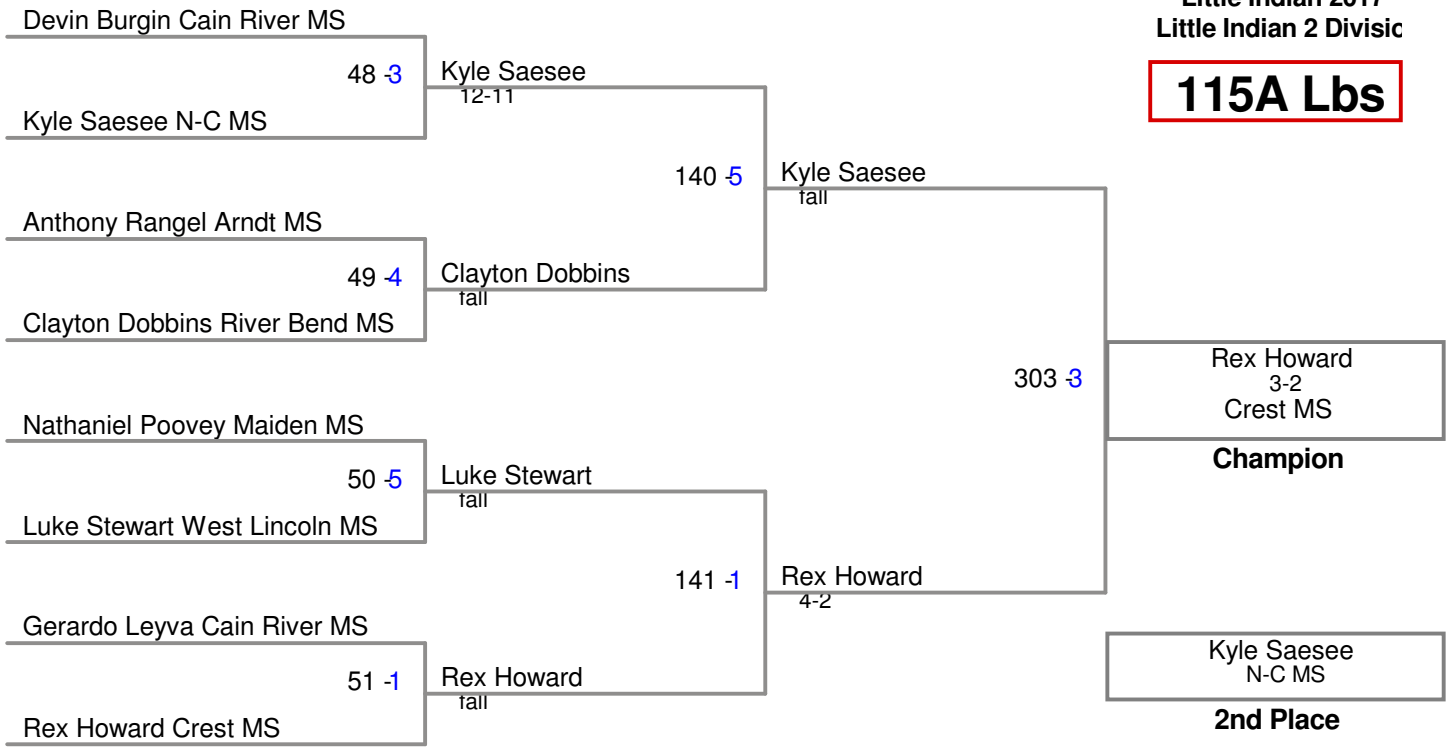

Little Indian 2017  
Little Indian 2 Divisic

**075A Lbs**

**085A Lbs**

**085B Lbs**

**092A Lbs**

**100A Lbs**

**100B Lbs**

**108A Lbs**

**108B Lbs**

Little Indian 2017  
Little Indian 2 Divisic

**115A Lbs**

**115B Lbs**

Little Indian 2017  
Little Indian 2 Divisic

**115C Lbs**

Little Indian 2017  
Little Indian 2 Divisic

**122A Lbs**

Little Indian 2017  
Little Indian 2 Divisic

**122B Lbs**

Little Indian 2017  
Little Indian 2 Divisic

**128A Lbs**

Little Indian 2017  
Little Indian 2 Divisic

**128B Lbs**

Little Indian 2017  
Little Indian 2 Divisic