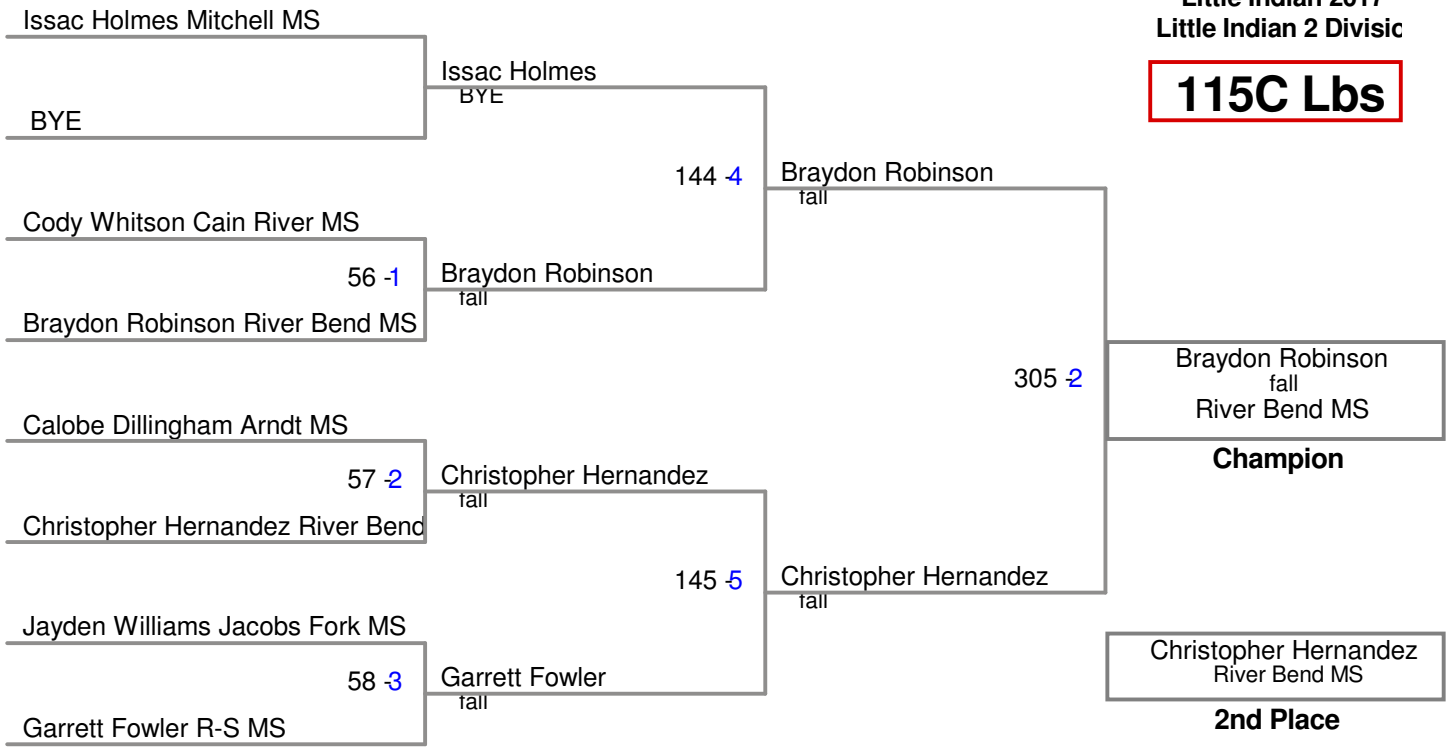

Little Indian 2017  
Little Indian 2 Divisic

**075A Lbs**

**085A Lbs**

**085B Lbs**

**092A Lbs**

**100A Lbs**

**100B Lbs**

**108A Lbs**

**108B Lbs**

Little Indian 2017  
Little Indian 2 Divisic

**115A Lbs**

**115B Lbs**

Little Indian 2017  
Little Indian 2 Divisic

**115C Lbs**

Little Indian 2017  
Little Indian 2 Divisic

**122A Lbs**

Little Indian 2017  
Little Indian 2 Divisic

**122B Lbs**

Little Indian 2017  
Little Indian 2 Divisic

**128A Lbs**

Little Indian 2017  
Little Indian 2 Divisic

**128B Lbs**

Little Indian 2017  
Little Indian 2 Divisic