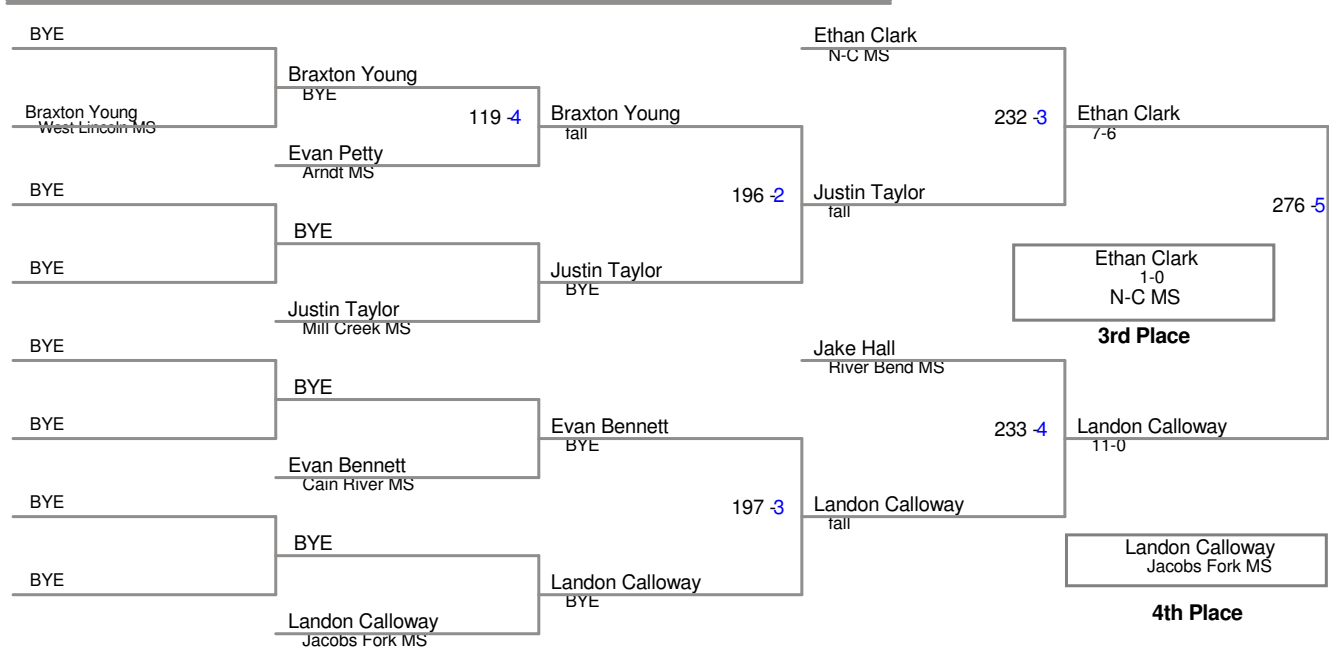

**108B Lbs**

Little Indian 2017  
Little Indian 2 Divisic

**115A Lbs**

**115B Lbs**

Little Indian 2017  
Little Indian 2 Divisic

**115C Lbs**

Little Indian 2017  
Little Indian 2 Divisic

**122A Lbs**