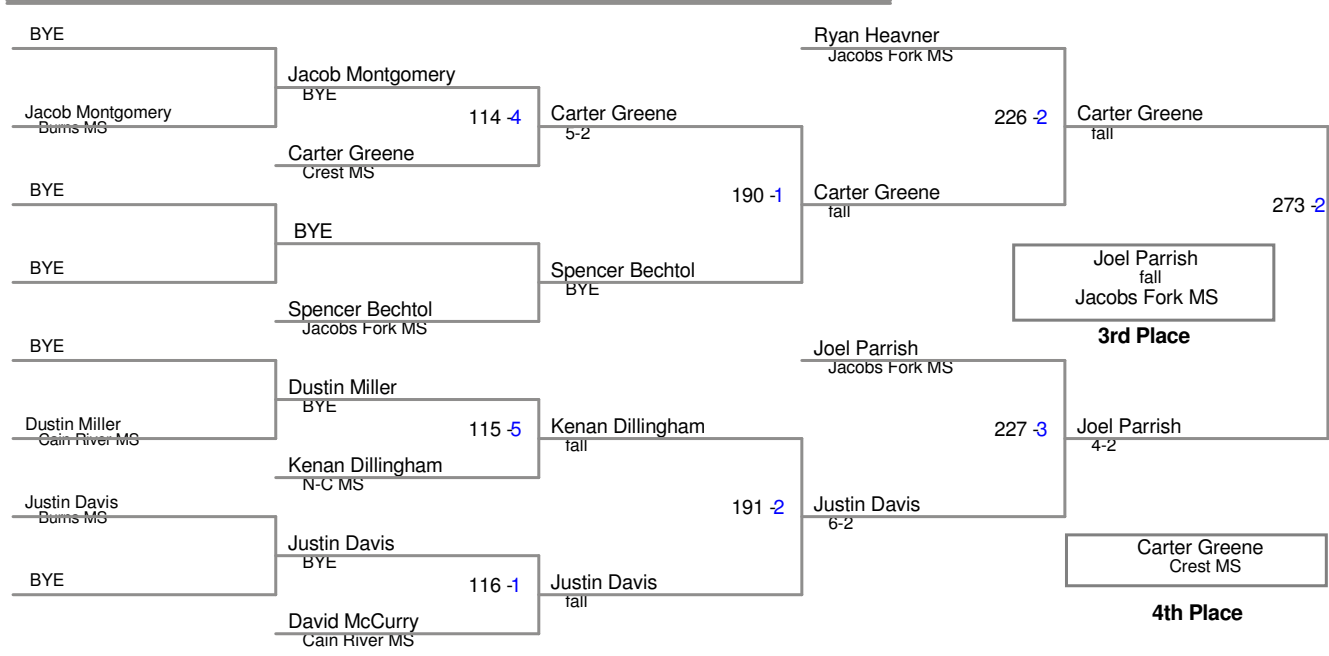

Little Indian 2017  
Little Indian 2 Divisic

**075A Lbs**

**085A Lbs**

**085B Lbs**

**092A Lbs**

**100A Lbs**

**100B Lbs**

**108A Lbs**

**108B Lbs**

Little Indian 2017  
Little Indian 2 Divisic

**115A Lbs**

**115B Lbs**

Little Indian 2017  
Little Indian 2 Divisic

**115C Lbs**

Little Indian 2017  
Little Indian 2 Divisic

**122A Lbs**