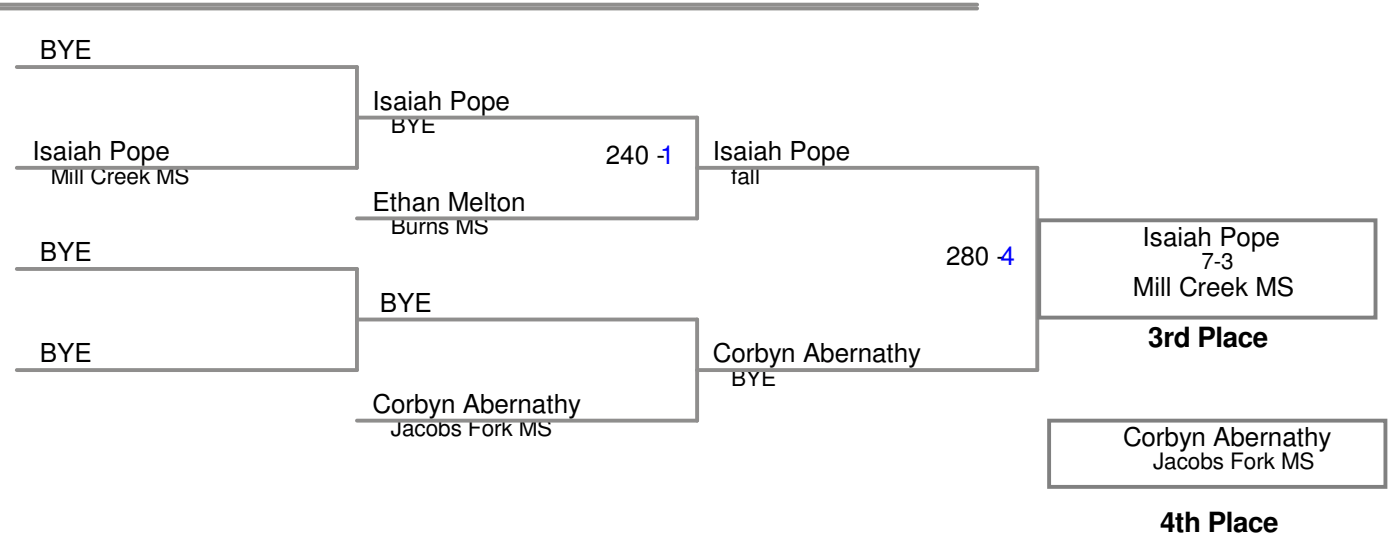

Little Indian 2017  
Little Indian 2 Divisic

**075A Lbs**

**085A Lbs**

**085B Lbs**

**092A Lbs**

**100A Lbs**

**100B Lbs**

**108A Lbs**

**108B Lbs**

Little Indian 2017  
Little Indian 2 Divisic

**115A Lbs**

**115B Lbs**

Little Indian 2017  
Little Indian 2 Divisic

**115C Lbs**

Little Indian 2017  
Little Indian 2 Divisic

**122A Lbs**

Little Indian 2017  
Little Indian 2 Divisic

**122B Lbs**

Little Indian 2017  
Little Indian 2 Divisic

**128A Lbs**

Little Indian 2017  
Little Indian 2 Divisic

**128B Lbs**

Little Indian 2017  
Little Indian 2 Divisic