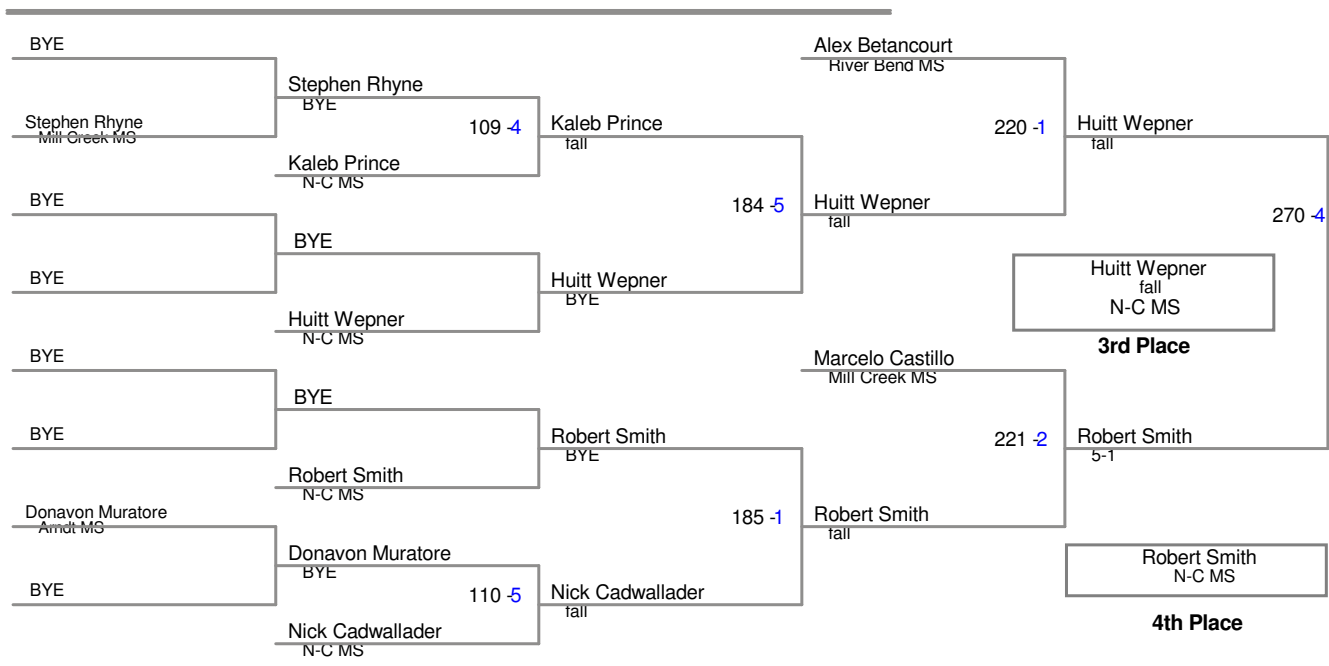

Little Indian 2017  
Little Indian 2 Divisic

**075A Lbs**

**085A Lbs**

**085B Lbs**

**092A Lbs**

**100A Lbs**

**100B Lbs**

**108A Lbs**

**108B Lbs**

Little Indian 2017  
Little Indian 2 Divisic

**115A Lbs**

**115B Lbs**

Little Indian 2017  
Little Indian 2 Divisic

**115C Lbs**

Little Indian 2017  
Little Indian 2 Divisic

**122A Lbs**