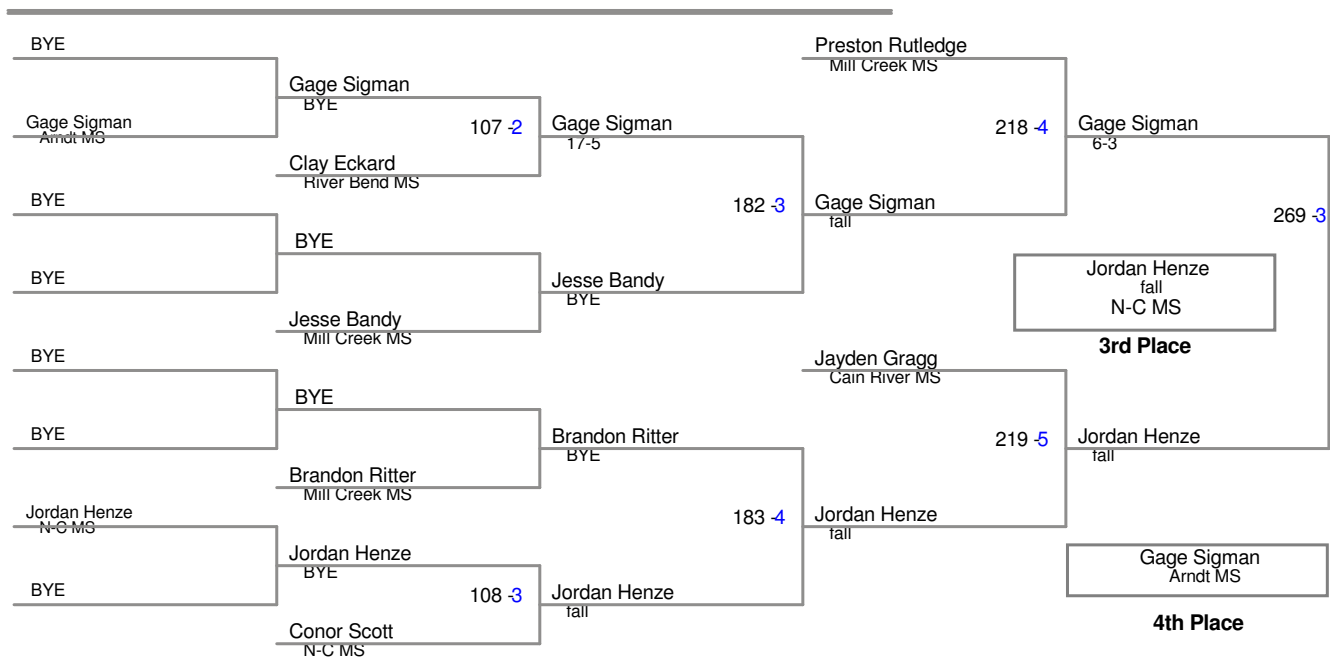

Little Indian 2017  
Little Indian 2 Divisic

**075A Lbs**

**085A Lbs**

**085B Lbs**

**092A Lbs**

**100A Lbs**

**100B Lbs**

**108A Lbs**

**108B Lbs**

Little Indian 2017  
Little Indian 2 Divisic

**115A Lbs**

**115B Lbs**

Little Indian 2017  
Little Indian 2 Divisic

**115C Lbs**

Little Indian 2017  
Little Indian 2 Divisic

**122A Lbs**