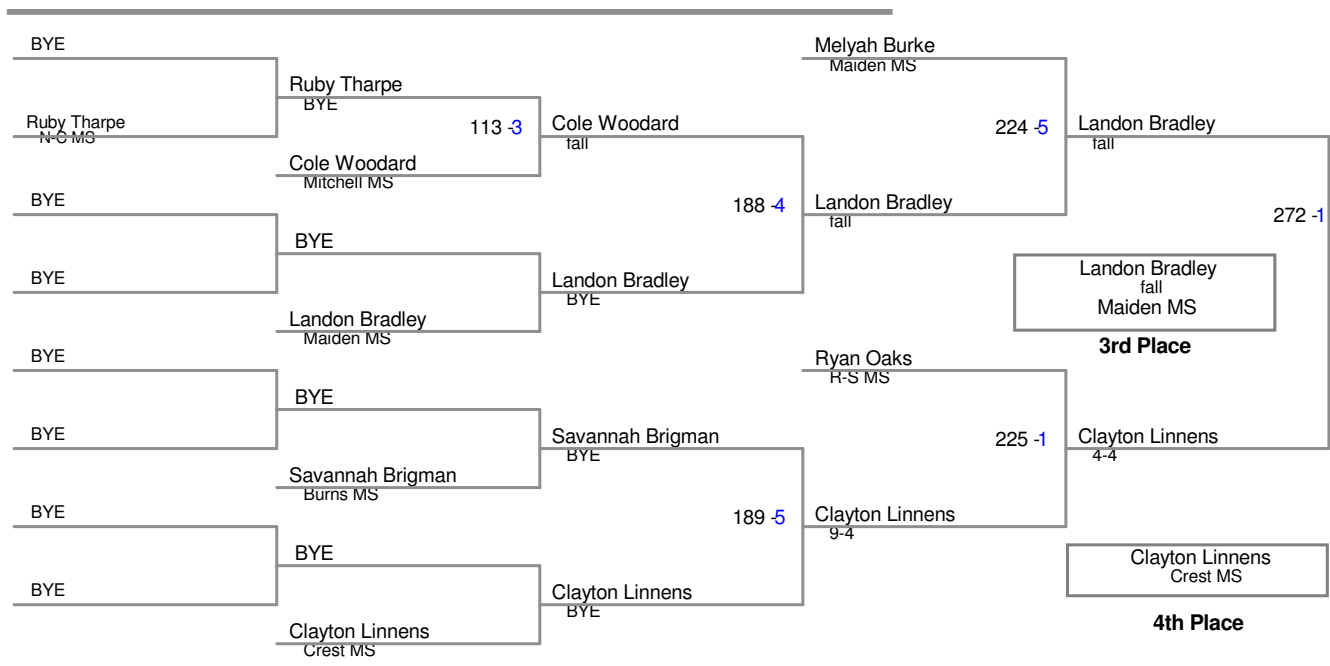

Little Indian 2017  
Little Indian 2 Divisic

**075A Lbs**

**085A Lbs**

**085B Lbs**

**092A Lbs**

**100A Lbs**

**100B Lbs**

**108A Lbs**

**108B Lbs**

Little Indian 2017  
Little Indian 2 Divisic

**115A Lbs**

**115B Lbs**

Little Indian 2017  
Little Indian 2 Divisic

**115C Lbs**

Little Indian 2017  
Little Indian 2 Divisic

**122A Lbs**