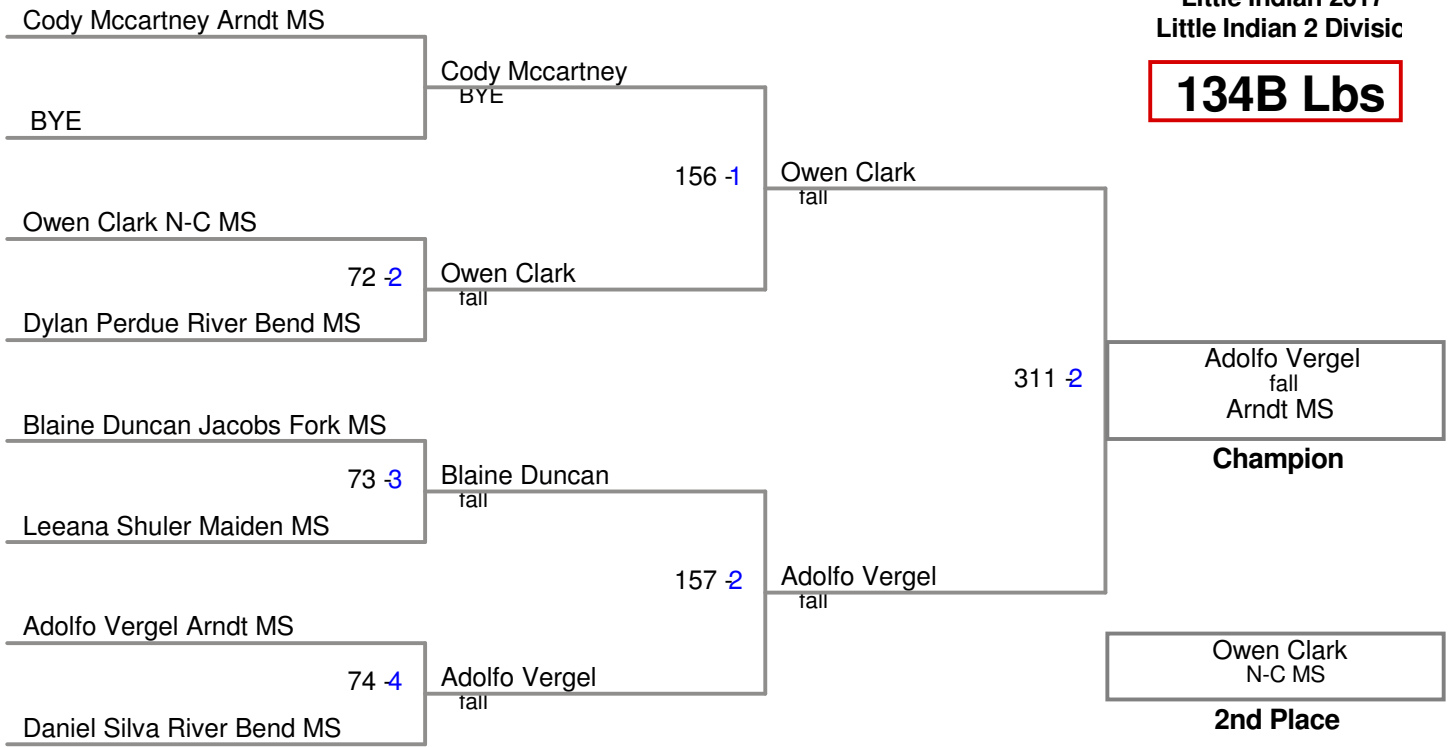

Little Indian 2017
Little Indian 2 Divisic

134B Lbs