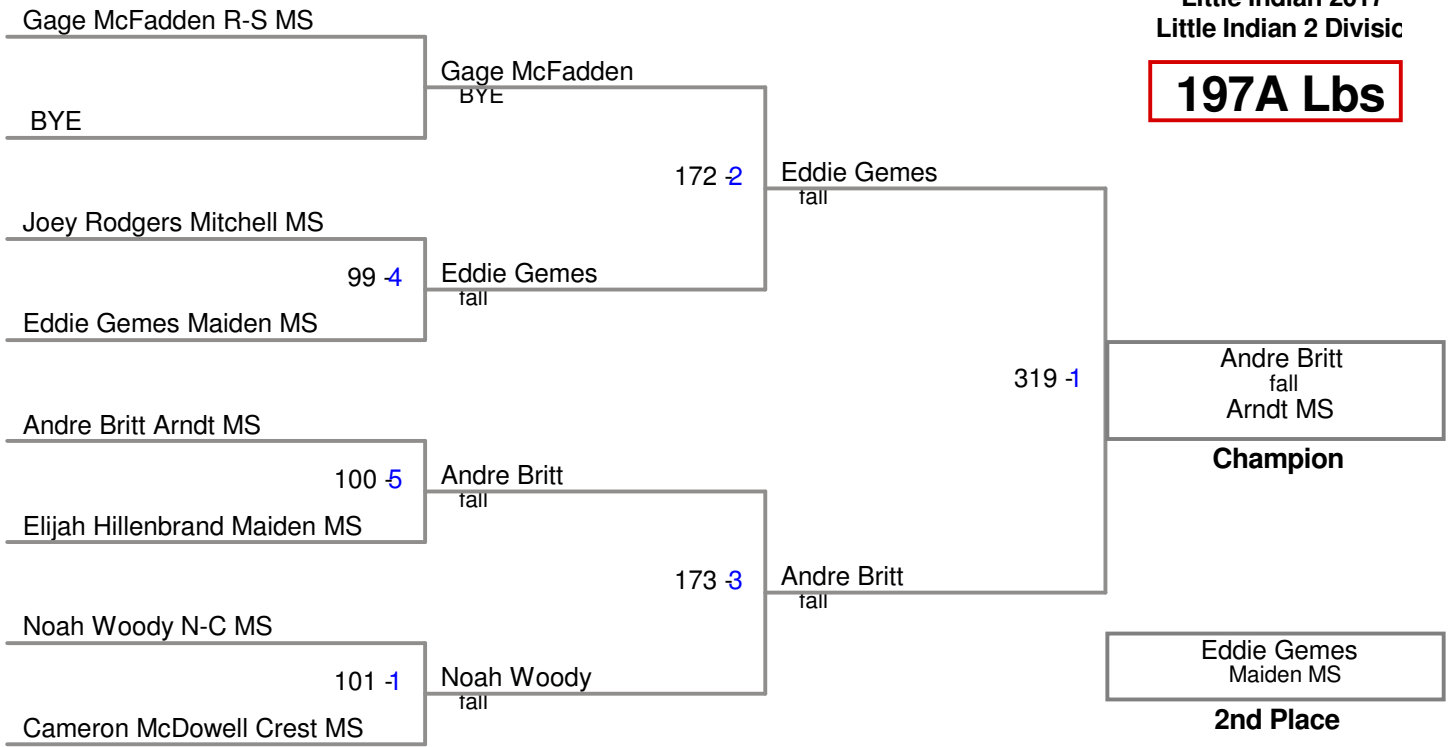

Little Indian 2017  
Little Indian 2 Divisic

**147B Lbs**

**154A Lbs**

Little Indian 2017  
Little Indian 2 Divisic

**162A Lbs**

**172A Lbs**

**184A Lbs**

Little Indian 2017  
Little Indian 2 Divisic

**197A Lbs**

Little Indian 2017  
Little Indian 2 Divisic

**222A Lbs**

Little Indian 2017  
Little Indian 2 Divisic

**222B Lbs**

Little Indian 2017  
Little Indian 2 Divisic

**252A Lbs**