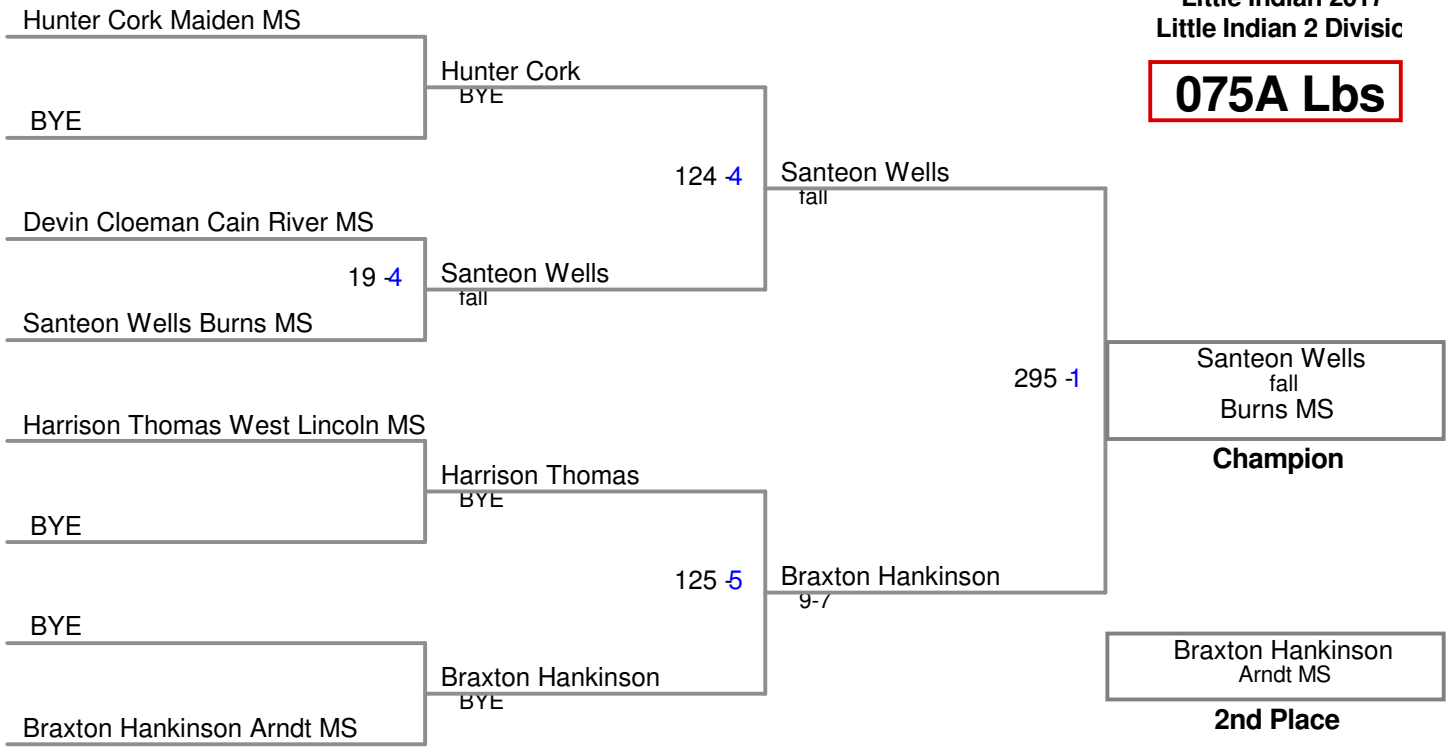

Little Indian 2017  
Little Indian 2 Divisic

**075A Lbs**

**085A Lbs**

**085B Lbs**

**092A Lbs**

**100A Lbs**

**100B Lbs**

**108A Lbs**

**108B Lbs**

Little Indian 2017  
Little Indian 2 Divisic

**115A Lbs**

**115B Lbs**

Little Indian 2017  
Little Indian 2 Divisic

**115C Lbs**

Little Indian 2017  
Little Indian 2 Divisic

**122A Lbs**