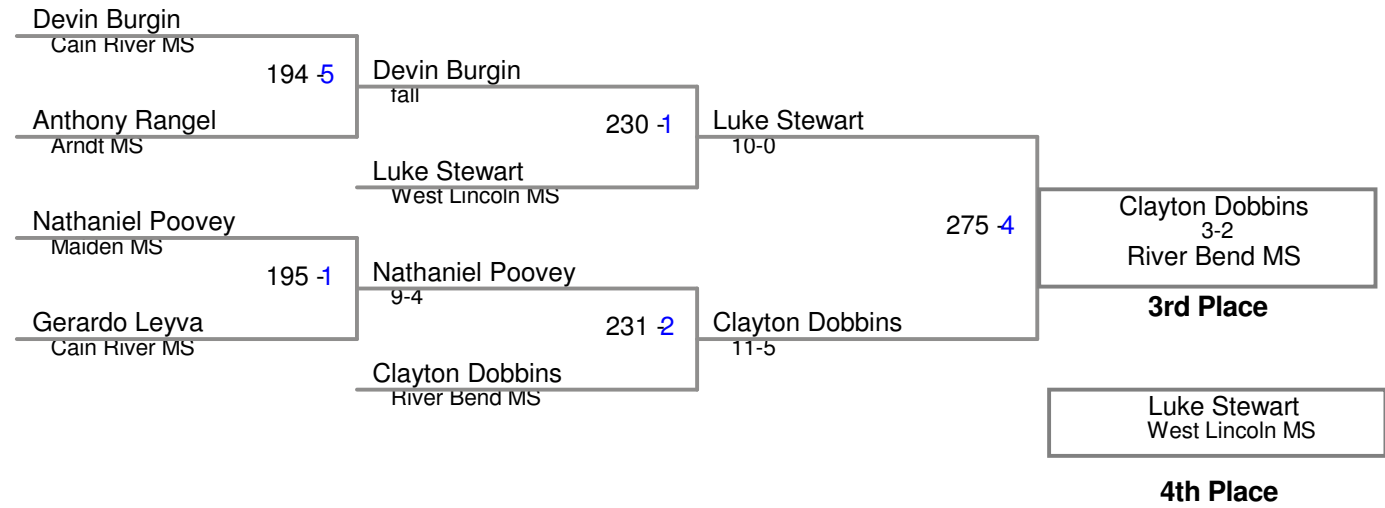

Little Indian 2017  
Little Indian 2 Divisic

**075A Lbs**

**085A Lbs**

**085B Lbs**

**092A Lbs**

**100A Lbs**

**100B Lbs**

**108A Lbs**

**108B Lbs**

Little Indian 2017  
Little Indian 2 Divisic

**115A Lbs**

**115B Lbs**

Little Indian 2017  
Little Indian 2 Divisic

**115C Lbs**

Little Indian 2017  
Little Indian 2 Divisic

**122A Lbs**