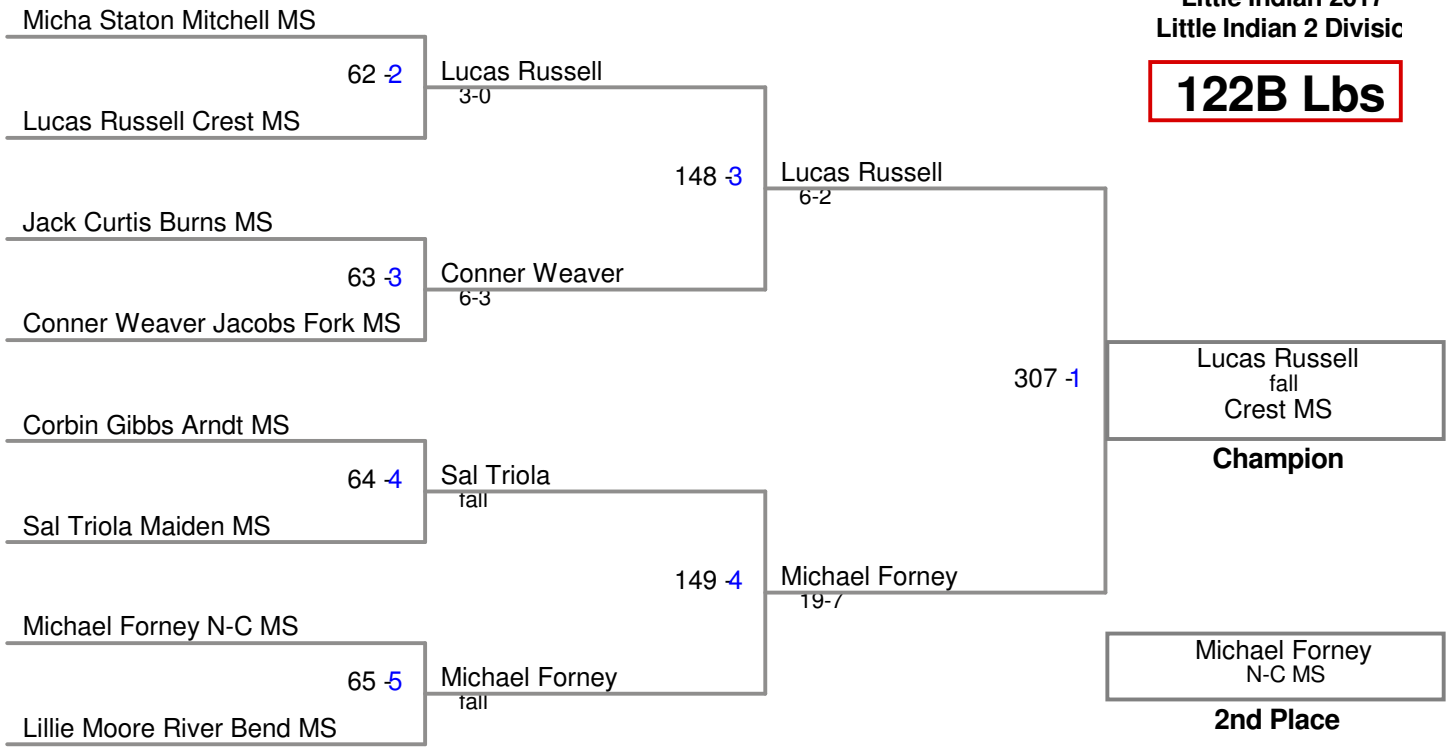

Little Indian 2017  
Little Indian 2 Divisic

**075A Lbs**

**085A Lbs**

**085B Lbs**

**092A Lbs**

**100A Lbs**

**100B Lbs**

**108A Lbs**

**108B Lbs**

Little Indian 2017  
Little Indian 2 Divisic

**115A Lbs**

**115B Lbs**

Little Indian 2017  
Little Indian 2 Divisic

**115C Lbs**

Little Indian 2017  
Little Indian 2 Divisic

**122A Lbs**

Little Indian 2017  
Little Indian 2 Divisic

**122B Lbs**

Little Indian 2017  
Little Indian 2 Divisic

**128A Lbs**

Little Indian 2017  
Little Indian 2 Divisic

**128B Lbs**

Little Indian 2017  
Little Indian 2 Divisic