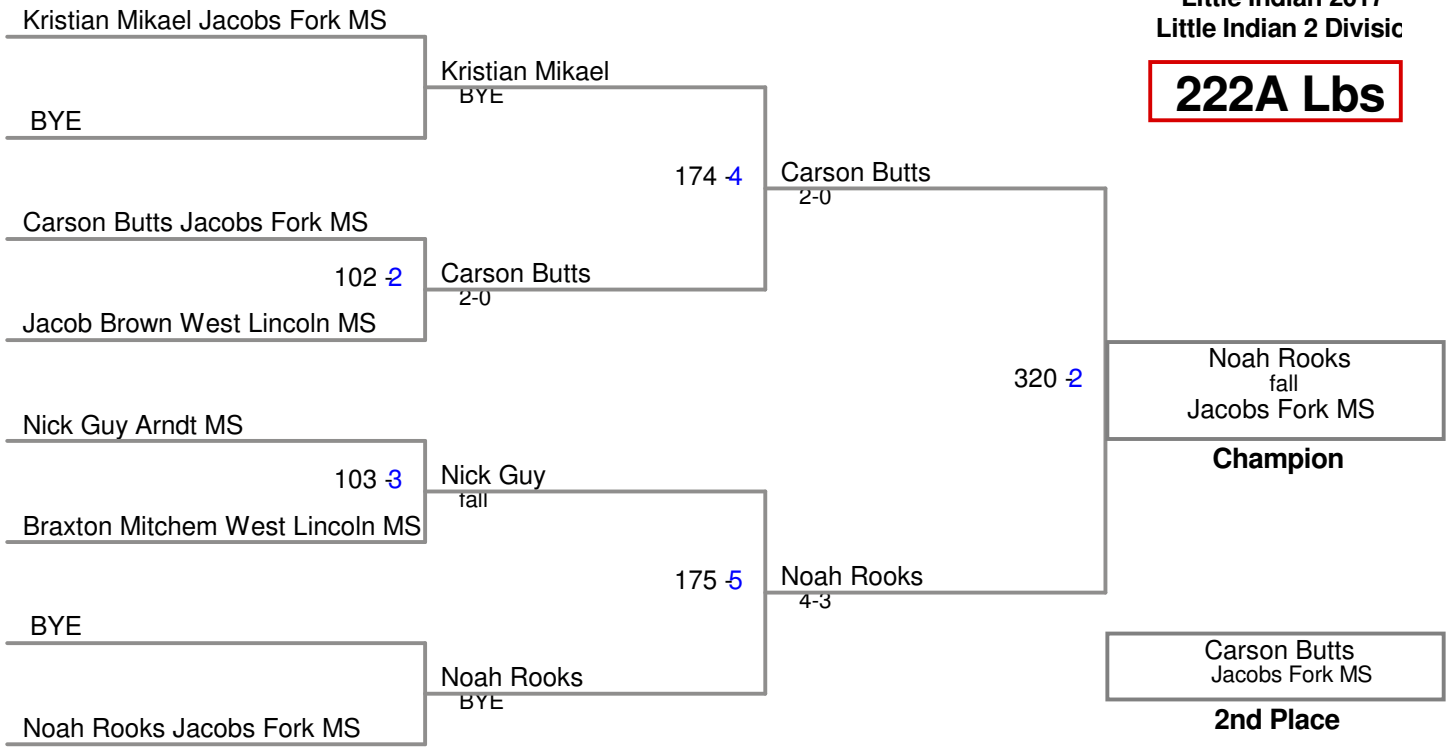

Little Indian 2017  
Little Indian 2 Divisic

**147B Lbs**

**154A Lbs**

Little Indian 2017  
Little Indian 2 Divisic

**162A Lbs**

**172A Lbs**

**184A Lbs**

Little Indian 2017  
Little Indian 2 Divisic

**197A Lbs**

Little Indian 2017  
Little Indian 2 Divisic

**222A Lbs**

Little Indian 2017  
Little Indian 2 Divisic

**222B Lbs**

Little Indian 2017  
Little Indian 2 Divisic

**252A Lbs**