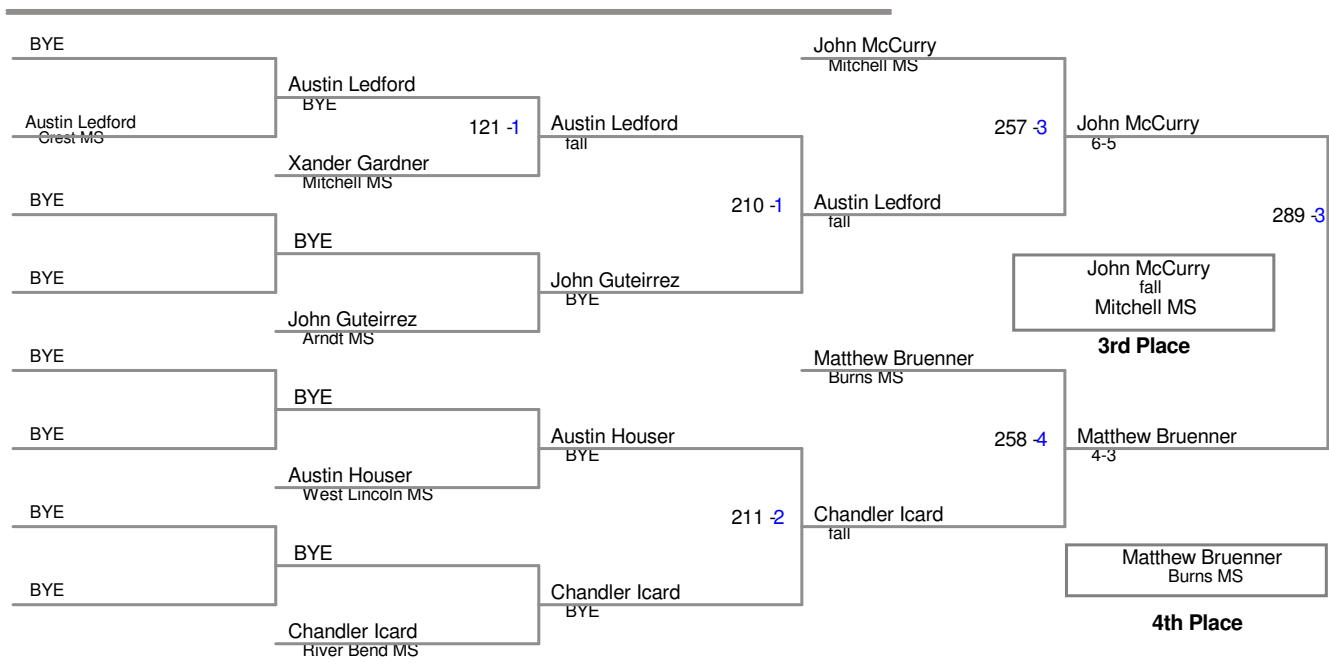

Little Indian 2017  
Little Indian 2 Divisic

**147B Lbs**

**154A Lbs**

Little Indian 2017  
Little Indian 2 Divisic

**162A Lbs**

**172A Lbs**

**184A Lbs**

Little Indian 2017  
Little Indian 2 Divisic