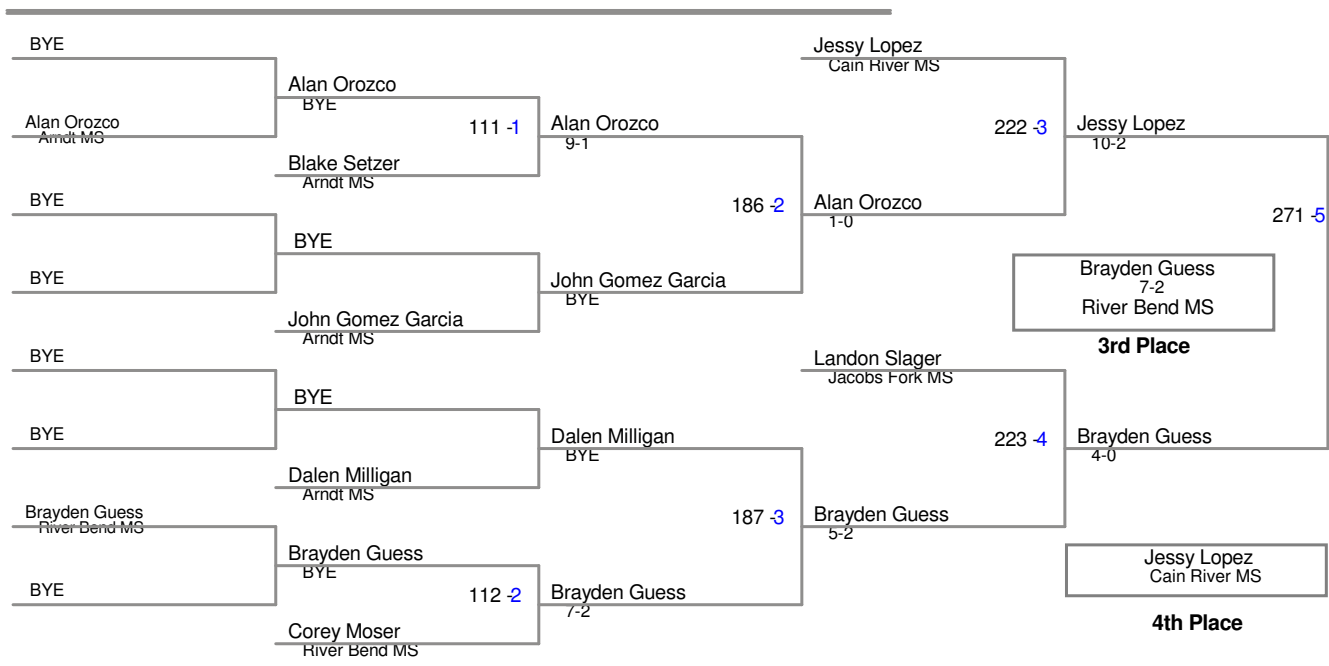

Little Indian 2017  
Little Indian 2 Divisic

**075A Lbs**

**085A Lbs**

**085B Lbs**

**092A Lbs**

**100A Lbs**

**100B Lbs**

**108A Lbs**

**108B Lbs**

Little Indian 2017  
Little Indian 2 Divisic

**115A Lbs**

**115B Lbs**

Little Indian 2017  
Little Indian 2 Divisic

**115C Lbs**

Little Indian 2017  
Little Indian 2 Divisic

**122A Lbs**