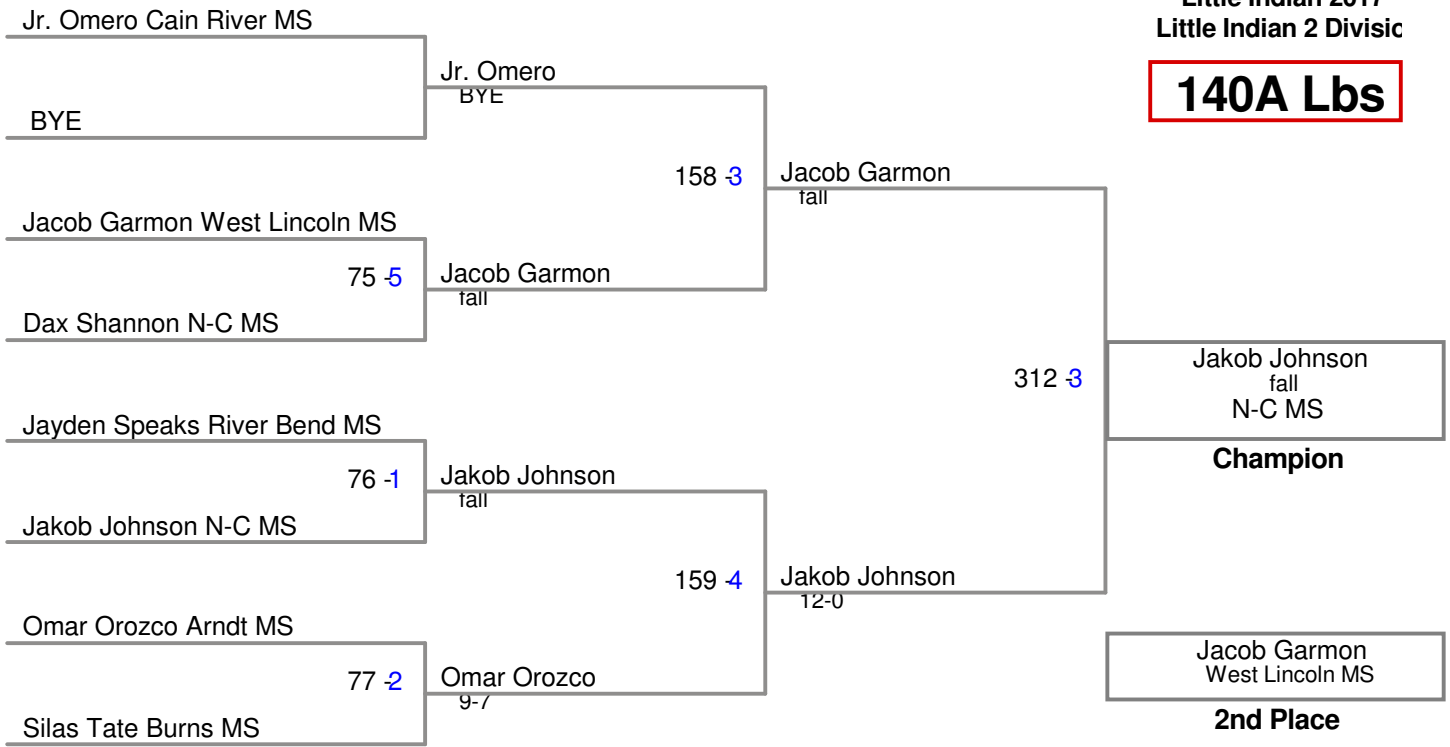

Little Indian 2017  
Little Indian 2 Divisic

**122B Lbs**

Little Indian 2017  
Little Indian 2 Divisic

**128A Lbs**

Little Indian 2017  
Little Indian 2 Divisic

**128B Lbs**

Little Indian 2017  
Little Indian 2 Divisic

**134A Lbs**

Little Indian 2017  
Little Indian 2 Divisic

**134B Lbs**

Little Indian 2017  
Little Indian 2 Divisic

**140A Lbs**

Little Indian 2017  
Little Indian 2 Divisic

**147A Lbs**

**4th Place**

Little Indian 2017  
Little Indian 2 Divisic

**147B Lbs**

**154A Lbs**

Little Indian 2017  
Little Indian 2 Divisic

**162A Lbs**

**172A Lbs**

**184A Lbs**

Little Indian 2017  
Little Indian 2 Divisic