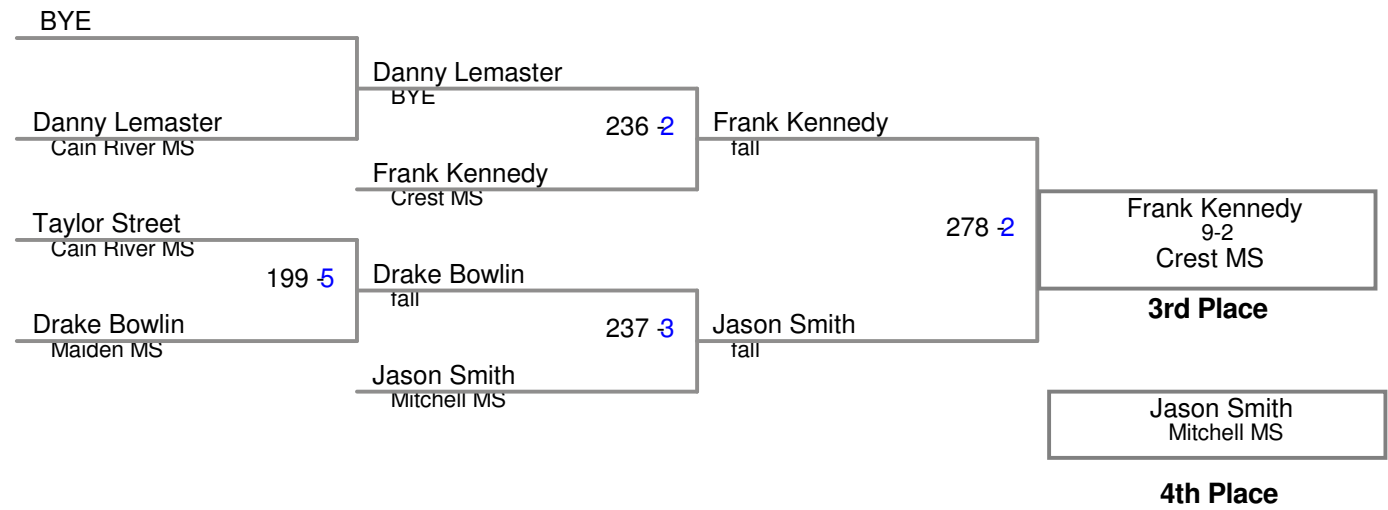

Little Indian 2017  
Little Indian 2 Divisic

**075A Lbs**

**085A Lbs**

**085B Lbs**

**092A Lbs**

**100A Lbs**

**100B Lbs**

**108A Lbs**

**108B Lbs**

Little Indian 2017  
Little Indian 2 Divisic

**115A Lbs**

**115B Lbs**

Little Indian 2017  
Little Indian 2 Divisic

**115C Lbs**

Little Indian 2017  
Little Indian 2 Divisic

**122A Lbs**

Little Indian 2017  
Little Indian 2 Divisic

**122B Lbs**

Little Indian 2017  
Little Indian 2 Divisic

**128A Lbs**

Little Indian 2017  
Little Indian 2 Divisic

**128B Lbs**

Little Indian 2017  
Little Indian 2 Divisic