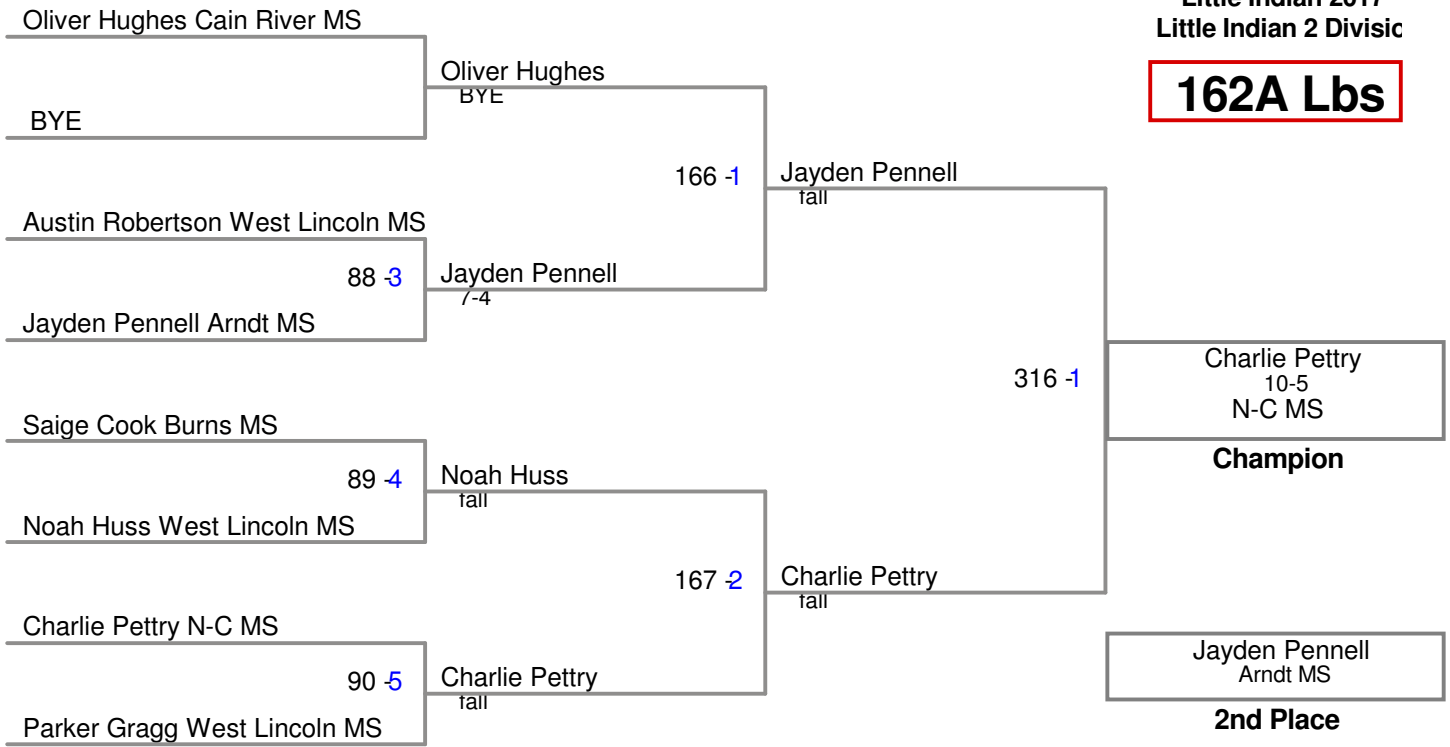

Little Indian 2017  
Little Indian 2 Divisic

**147B Lbs**

**154A Lbs**

Little Indian 2017  
Little Indian 2 Divisic

**162A Lbs**

**172A Lbs**

**184A Lbs**

Little Indian 2017  
Little Indian 2 Divisic

**197A Lbs**

Little Indian 2017  
Little Indian 2 Divisic

**222A Lbs**

Little Indian 2017  
Little Indian 2 Divisic

**222B Lbs**

Little Indian 2017  
Little Indian 2 Divisic

**252A Lbs**